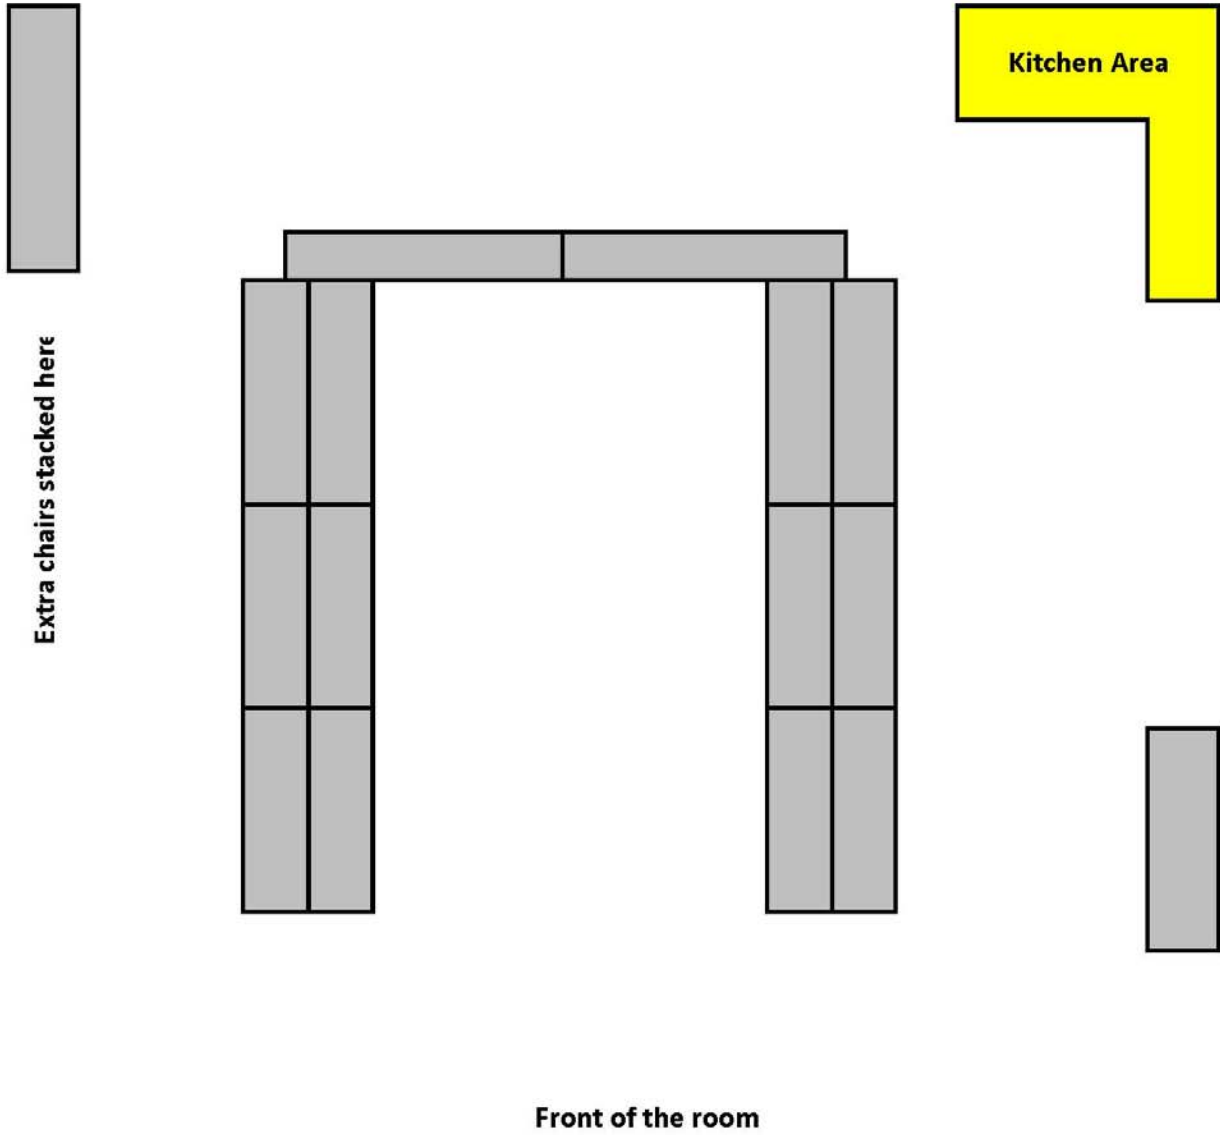

# EPIC Conference Room Arrangement

- We provide 16 tables, 40 chairs and a podium for your use.

- You are welcome to arrange them in any way that meets your needs.

- Please put them back in the original configuration before you leave.

# RESA 8 Conference Room Layout

RESA 8 proudly serves Berkeley, Grant, Hampshire, Hardy, Jefferson, Mineral, Morgan and Pendleton counties in WV.