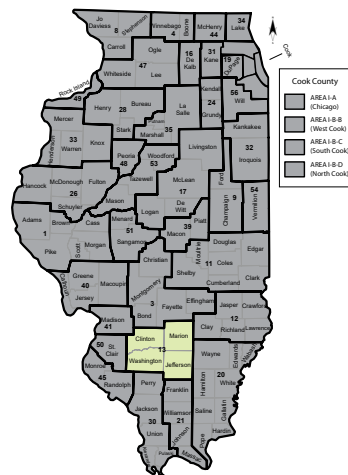

Melanie Andrews

Assistant Superintendent
Email: mandrews@roe13.org