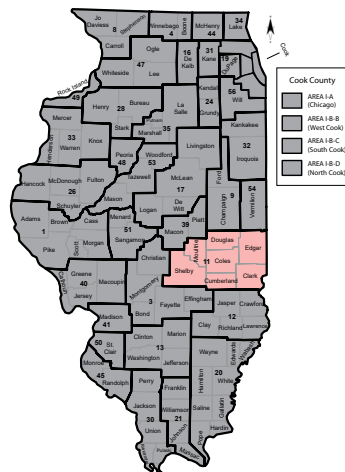

Regional Office of Education #50

Serving St. Clair County

1000 South Illinois Street, Belleville, IL 62220 Ph: (618) 825-3900 Fax: (618) 825-3999

Website: www.stclair.k12.il.us

Number of districts: 27 Geographic Area: 657 square miles

@StClairROE @St. Clair County Regional Office of Education #50