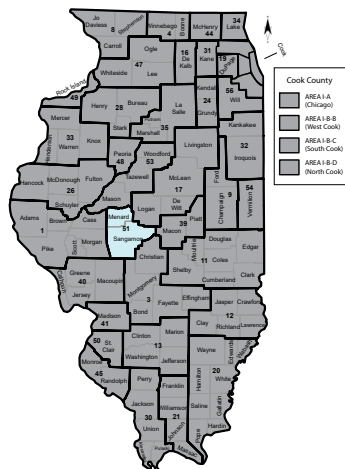

Regional Office of Education #9

Serving Champaign and Ford Counties

3358 Big Pine Trail, Champaign, IL 61822 Ph: (217) 893-3219 Fax: (217) 893-0024

Website: <http://www.roe9.k12.il.us/>

Number of districts: 16 Geographic Area: 1,481 square miles