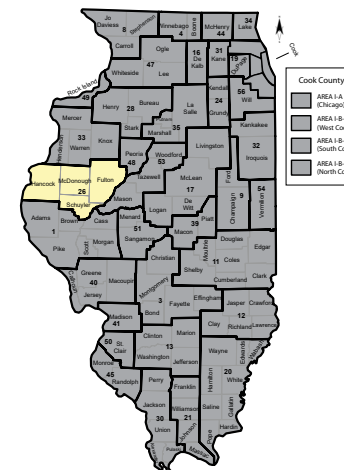

Dave Demler

Assistant Superintendent
Email: ddemler@roe26.net