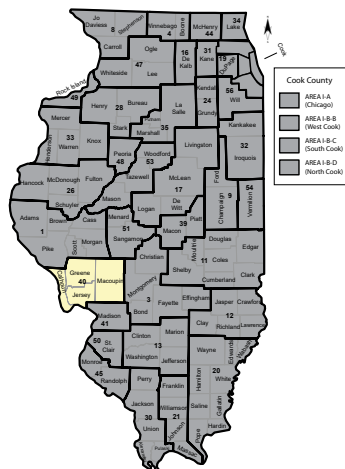

Chad Hoesman

Assistant Superintendent
Email: choesman@roe40.com