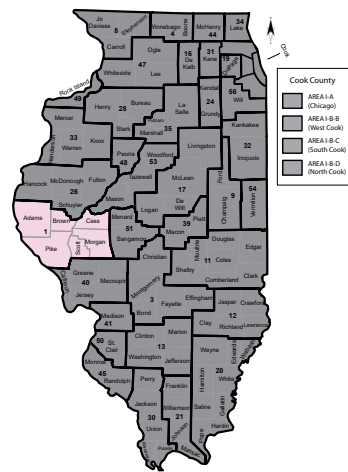

Julie Stratman

Assistant Superintendent

Email: jstratman@roe1.net