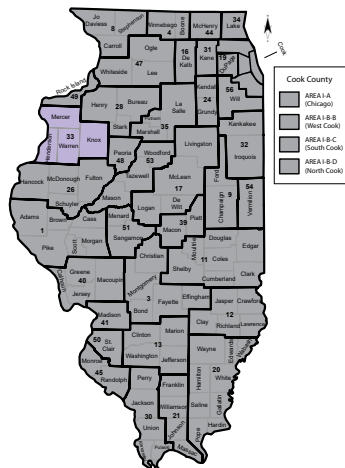

Lori Loving

Assistant Superintendent
Email: lloving@roe33.net