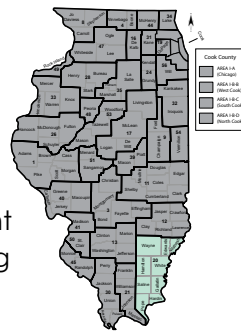

Other Locations:

314 E Cherry Street
Carmi, IL 62821
Ph: (618) 382-5223 ext-2

218 W 13th Street
Mount Carmel, IL 62863
Ph: (618) 841-5404

301 E Main Street, Suite 202
Fairfield, IL 62837
Ph: (618) 841-5404