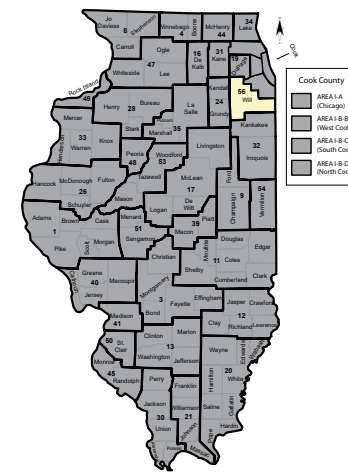

Dr. Pete Sullivan

Assistant Superintendent
Email: psullivan@willcountyillinois.com