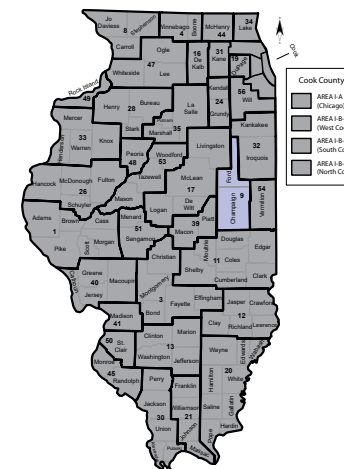

Regional Office of Education #51

Serving Sangamon and Menard Counties

2201 S. Dirksen Parkway, Springfield, IL 62703 Ph: (217) 753-6620 Fax: (217) 535-3166

Website: www.roe51.org Number of districts: 13 Geographic Area: 1,182 square miles

@sangamonROE51 facebook.com/sangamonmenardroe51/

Jeff Vose

Regional Superintendent

Email: jvose@roe51.org

Shannon Fehrholz

Assistant Superintendent

Email: sfehrholz@roe51.org

Regional Office of Education #9

Serving Champaign and Ford Counties

3358 Big Pine Trail, Champaign, IL 61822 Ph: (217) 893-3219 Fax: (217) 893-0024

Website: <http://www.roe9.k12.il.us/>

Number of districts: 16 Geographic Area: 1,481 square miles

Gary Lewis

Regional Superintendent

Email: glewis@roe9.org

Donna Kaufman

Assistant Superintendent

Email: dkaufman@roe9.org