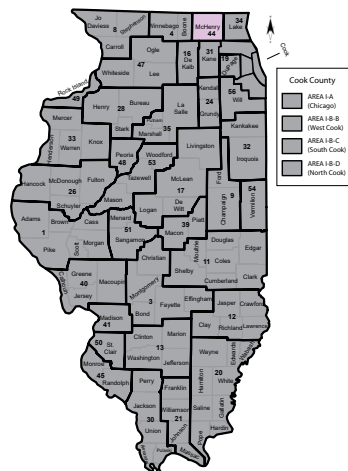

Regional Office of Education #19

Serving DuPage County

421 N. County Farm Road, Wheaton, IL 60187-3999 Ph: (630) 407-5800 Fax: (630) 407-5802

Website: www.dupageroe.org

Number of districts: 42 Geographic Area: 327 square miles