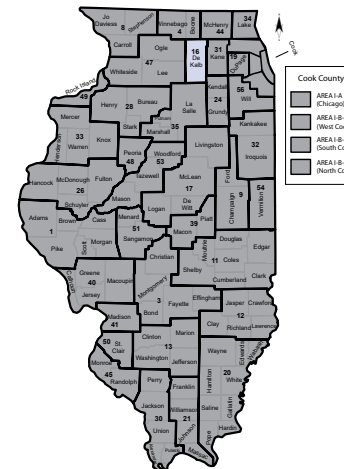

Regional Office of Education #47

Serving Lee, Ogle and Whiteside Counties

1001 West 23rd Street, Sterling, IL 61081 Ph: (815) 625-1495 Fax: (815) 625-1625
Website: www.roe47.org Number of districts: 24 Geographic Area: 2,166 square miles

Robert Sondgeroth

Regional Superintendent
Email: bsondgeroth@roe47.org

Chris Tennyson

Assistant Superintendent
Email: ctennyson@roe47.org

Regional Office of Education #16

Serving DeKalb County

2500 North Annie Glidden Road, Suite C, DeKalb, IL 60115
Ph: (815) 217-0460 Fax: (815) 217-0467
Website: <http://www.dekalbcounty.org/roe/> www.dkroeedteam.com
Number of districts: 8 Geographic area: 631 square miles

Amanda Christensen

Regional Superintendent
Email: achristensen@dekalbcounty.org

Jeff Smith

Assistant Superintendent
Email: jsmith@dekalbcounty.org