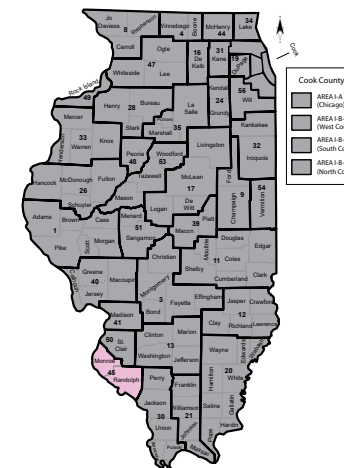

Regional Office of Education #17

Serving DeWitt, Livingston, Logan and McLean Counties

200 W. Front Street, Suite 500D, Bloomington, IL 61701

Ph: (309) 888-5120 Fax: (309) 862-0420 Website: www.roe17.org

Number of districts: 30 Geographic area: 3,242 square miles

@roeseventeen

facebook.com/ROESEVENTEEN/

Mark Jontry

Regional Superintendent

Email: jontrym@roe17.org

Carmen Bergmann

Assistant Superintendent

Email: bergmanncc@roe17.org

Regional Office of Education #45

Serving Monroe and Randolph Counties

107 E. Mill Street, Waterloo, IL 62298 Ph: (618) 939-5650 Fax: (618) 939-5332

Website: www.roe45.org Number of districts: 11 Geographic Area: 960 square miles

@roe45

facebook.com/roe45

Other Location:

1 Taylor Street
Chester, IL 62233
Ph: (618) 826-5471

Kelton Davis

Regional Superintendent

Email: kdavis@roe45.org

Chris Diddlebock

Assistant Superintendent

Email: cdiddlebock@roe45.org