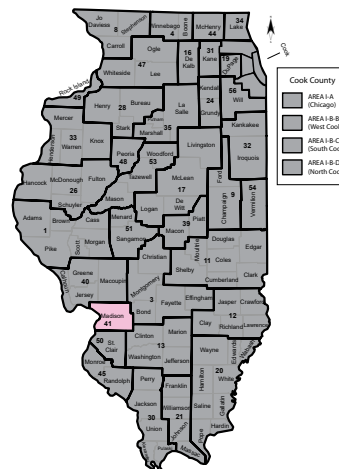

Dave Elson

Assistant Superintendent
Email: delson@roe41.org