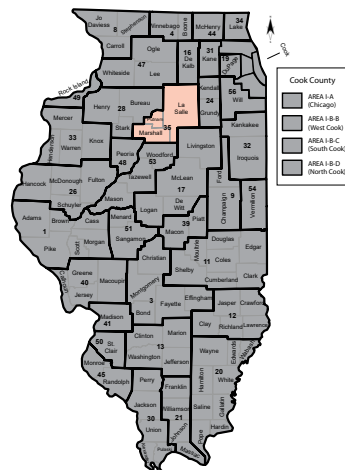

Matt Winchester

Assistant Superintendent
Email: mwinchester@roe35.org