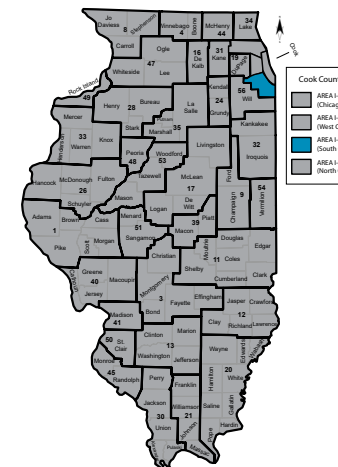

Number of districts: 66

 @SouthCook ISC  www.facebook.com/southcookisc

Dr. Vanessa Kinder

Executive Director

Email: vkinder@s-cook.org

Dr. Kathleen Doyle

Assistant Executive Director

Email: kdoyle@s-cook.org