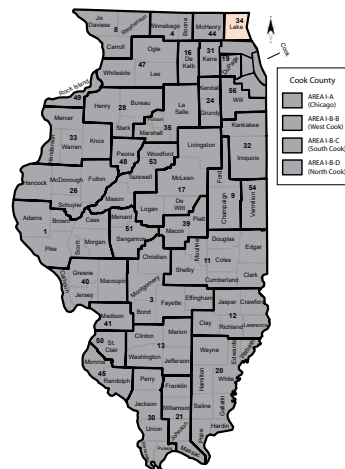

Regional Office of Education #28

Serving Bureau, Henry and Stark Counties

107 S. State Street, Atkinson, IL 61235 Ph: (309) 936-7890 Fax: (309)936-1111

Website: www.bhsroe.org

Number of districts: 23 Geographic Area: 1,980 square miles

facebook.com/bhsroe28/

Angie Zarvell

Regional Superintendent

Email: azarvell@bhsroe.org

Kathy Marshall

Assistant Superintendent

Email: kmarshall@bhsroe.org

Regional Office of Education #34

Serving Lake County

800 Lancer Lane, Suite #E128, Grayslake, IL 60030

Ph: (847) 543-7833 Fax: (847) 543-7832 Website: www.lake.k12.il.us

Number of districts: 45 Geographic Area: 443 square miles

Roycealee Wood

Regional Superintendent

Email: rwood@lake.k12.il.us

Michael Munda

Assistant Superintendent

Email: mmunda@lake.k12.il.us