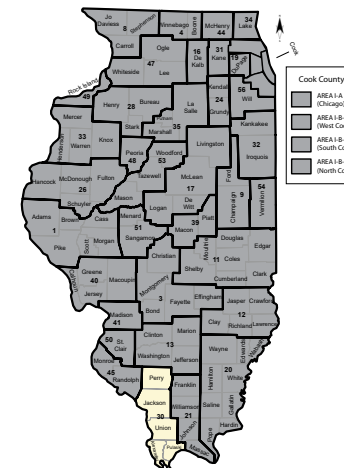

Regional Office of Education #33

Serving Henderson, Knox, Mercer and Warren Counties

105 N. E Street, Monmouth, IL 61462 Ph: (309) 734-6822 Fax: (309) 734-2452
Website: www.roe33.net Number of districts: 9 Geographic Area: 2,199 square miles

Regional Office of Education #33

Other Location:

121 S Prairie Street
Galesburg, IL 61401
Ph: (309) 345-3828

Jodi Scott

Regional Superintendent
Email: jscott@roe33.net

Lori Loving

Assistant Superintendent
Email: lloving@roe33.net

Regional Office of Education #30

Serving Alexander, Jackson, Perry, Pulaski and Union Counties

1001 Walnut Street, Murphysboro, IL 62966 Ph: (618) 687-7290 Fax: (618) 687-7296
Website: www.roe30.org Number of districts: 24 Geographic Area: 1,874 square miles

Other Location:

P.O. Box 449, 1150 E Vienna Street
Anna, IL 62906
Ph: (618) 634-3458

819 Walnut Street
Murphysboro, IL 62966
Ph: (618) 684-4890

3794 St. Route 13/127
Pinckneyville, IL 62274
Ph: (618) 357-9822

Cheryl Graff

Regional Superintendent
Email: cgraff@roe30.org

Karen Wolfe

Assistant Superintendent
Email: kwolfe@roe30.org