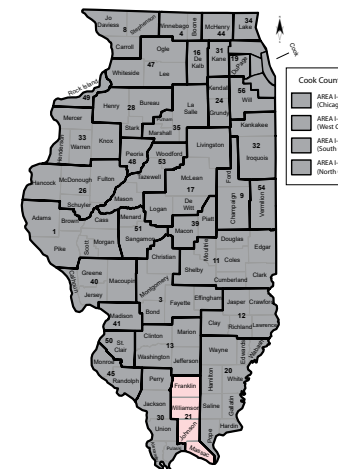

Mandy Horn

Assistant Superintendent
Email: mhorn@roe21.org