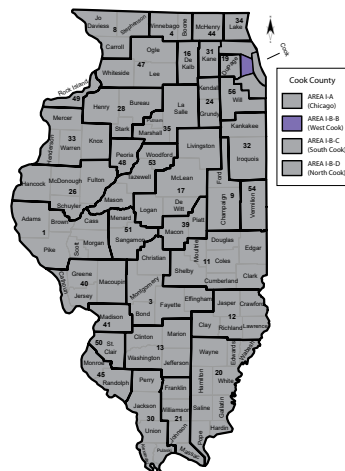

Dr. Michael Popp

Assistant Executive Director

Email: mpopp@west40.org

SUPPORT

Support of our schools is one way we work collaboratively with our districts, schools, parents and communities.

Licensure

Our offices make sure teachers are ready for the classroom. We issue, register and monitor educator licenses for teachers, administrators, substitutes and paraprofessionals. Every educator in a school can work with an IARSS member to renew their credentials.

Professional Development

IARSS is the provider of Foundational Services throughout that state. Every school has access to free, high-quality professional development that is written by the Illinois State Board of Education and delivered through our offices. Our staff works tirelessly on programs to provide educators trainings, conferences and help throughout the year to enhance their skills and provide ever-improving classroom guidance. Our professional development emphasis keeps teachers up-to-date on the latest state standards and how to help students succeed under them and offers a needed ear to deal with real-world challenges.

Compliance

Schools work with our offices to ensure they are meeting state and federal guidelines and standards. Our systematic review results are part of the Illinois Report Card, and they serve to improve operations and support top-quality programs for student educational experiences.