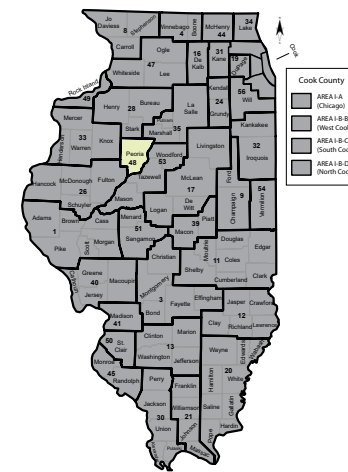

Website: www.peoriaroe.org

Number of districts: 18 Geographic Area: 631 square miles

Beth Crider

Regional Superintendent
Email: bcrider@peoriaroe.org

Dr. George McKenna

Assistant Superintendent
Email: gmckenna@peoriaroe.org