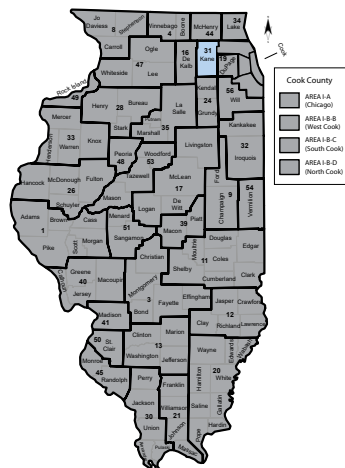

Regional Office of Education #32

Serving Iroquois and Kankakee Counties

1 Stuart Dr., Kankakee, IL 60901 Ph: (815) 937-2950 Fax: (815) 937-2921

Website: www.i-kan.org Number of districts: 19 Geographic Area: 1,794 square miles

@IKAN Schools

www.facebook.com/IKANROE/