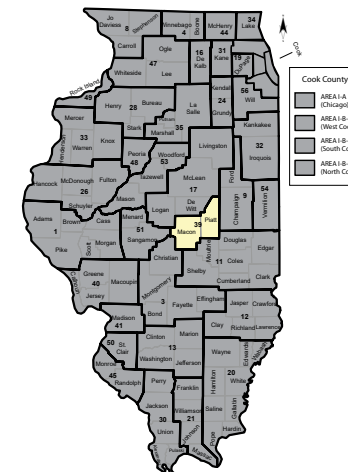

Jill Reedy

Assistant Superintendent
Email: jreedy@roe39.k12.il.us