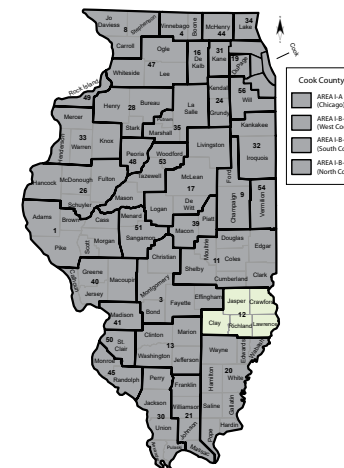

Regional Office of Education #49

Serving Rock Island County

3430 Avenue of the Cities, Moline, IL 61265 Ph: (309) 736-1111 Fax: (309) 736-1127
Website: www.riroe.com Number of districts: 10 Geographic Area: 427 square miles

Tammy Muerhoff

Regional Superintendent
Email: tammy.muerhoff@riroe.com

Jim Widdop

Assistant Superintendent
Email: jim.widdop@riroe.com

Regional Office of Education #12

Serving Clay, Crawford, Jasper, Lawrence, and Richland Counties

Richland County Courthouse, 103 West Main Street, Olney, IL 62450 Ph: (618) 392-4631
Fax: (618) 392-3993 Website: www.roe12.org Number of districts: 11
Geographic Area: 2,150 square miles

@RegOffEd12 facebook.com/regoffed12/ http://www.roe12.net/crbst_32.html

Other Locations:

111 E Chestnut Street
P.O. Box 97
Louisville, IL 62858
Ph: (618) 665-3373

300 W Main Street
Lower Level
Robinson, IL 62454
Ph: (618) 544-2719

204 W Washington Street
Suite 3
Newton, IL 62448
(618) 783.2523

1100 State Street
Lower Level
Lawrenceville, IL 62439
Ph: (618) 943-3522

Monte Newlin

Regional Superintendent
Email: mnewlin@roe12.org

Corrie Ray

Assistant Superintendent
Email: cray@roe12.org