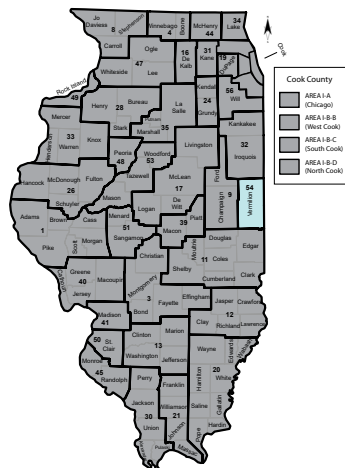

Regional Office of Education #4

Serving Boone and Winnebago Counties

300 Heart Boulevard, Loves Park, IL 61111 Ph: (815) 636-3060 Fax: (815) 636-3069
Website: www.roe4.org Number of districts: 13 Geographic Area: 801 square miles

@KIDS_ED KIDSROE