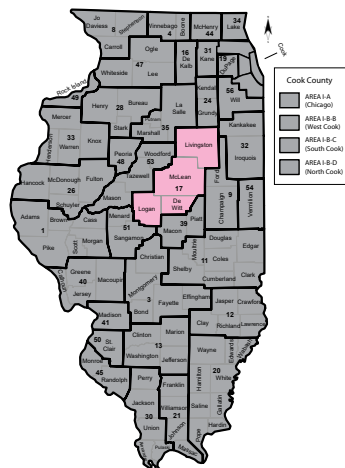

Regional Office of Education #17

Serving DeWitt, Livingston, Logan and McLean Counties

200 W. Front Street, Suite 500D, Bloomington, IL 61701

Ph: (309) 888-5120 Fax: (309) 862-0420 Website: www.roe17.org

Number of districts: 30 Geographic area: 3,242 square miles

@roeseventeen

facebook.com/ROESEVENTEEN/

Mark Jontry

Regional Superintendent

Email: jontrym@roe17.org

Carmen Bergmann

Assistant Superintendent

Email: bergmanncc@roe17.org

Regional Office of Education #45

Serving Monroe and Randolph Counties

107 E. Mill Street, Waterloo, IL 62298 Ph: (618) 939-5650 Fax: (618) 939-5332

Website: www.roe45.org Number of districts: 11 Geographic Area: 960 square miles

@roe45

facebook.com/roe45

Other Location:

1 Taylor Street
Chester, IL 62233
Ph: (618) 826-5471

Kelton Davis

Regional Superintendent

Email: kdavis@roe45.org

Chris Diddlebock

Assistant Superintendent

Email: cdiddlebock@roe45.org