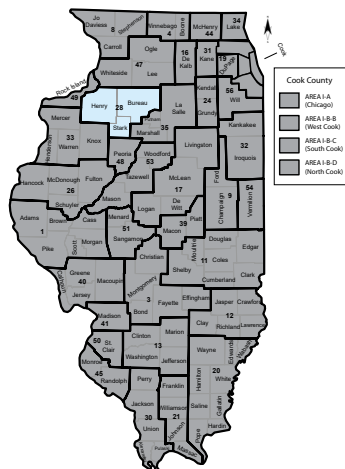

Regional Office of Education #34

Serving Lake County

800 Lancer Lane, Suite #E128, Grayslake, IL 60030

Ph: (847) 543-7833 Fax: (847) 543-7832 Website: www.lake.k12.il.us

Number of districts: 45 Geographic Area: 443 square miles