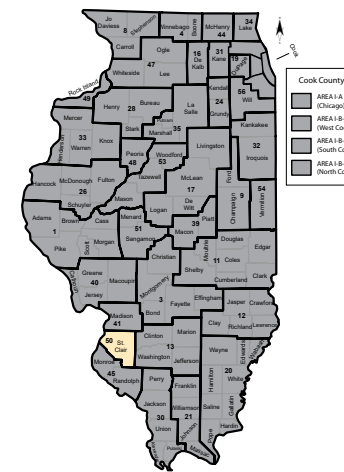

Regional Office of Education #11

Serving Clark, Coles, Cumberland, Douglas, Edgar, Moultrie and Shelby Counties

730 7th Street, Charleston, IL 61920 Ph: (217) 348-0151 Fax: (217) 348-0171

Website: www.roe11.org Number of districts: 25 Geographic Area: 3,490 square miles

@ROE_ELEVEN @Regional Office of Education #11 roe_eleven

Dr. Kyle Thompson

Regional Superintendent

Email: kthompson@roe11.org

Dr. Zakry Standerfer

Assistant Superintendent

Email: zstanderfer@roe11.org

Regional Office of Education #50

Serving St. Clair County

1000 South Illinois Street, Belleville, IL 62220 Ph: (618) 825-3900 Fax: (618) 825-3999

Website: www.stclair.k12.il.us

Number of districts: 27 Geographic Area: 657 square miles

@StClairROE @St. Clair County Regional Office of Education #50

Susan Sarfaty

Regional Superintendent

Email: ssarfaty@sccroe50.org

Dr. Mark Eichenlaub

Assistant Superintendent

Email: meichenlaub@sccroe50.org