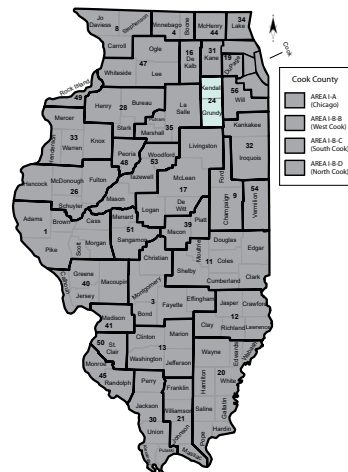

Shelley Senffner

Assistant Superintendent
Email: ssenffner@roe24.org