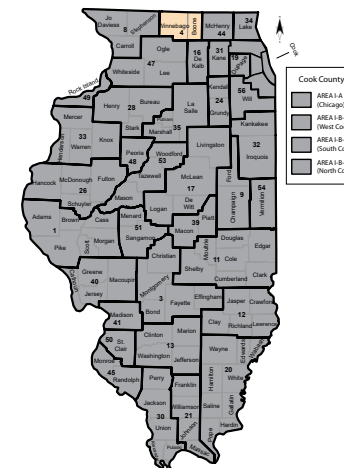

Regional Office of Education #54

Serving Vermilion County

200 S. College, Suite B, Danville, IL 61832 Ph: (217) 431-2668 Fax: (217) 431-2671
Website: www.roe54.k12.il.us Number of districts: 12 Geographic Area: 898 square miles

Cheryl Reifsteck

Regional Superintendent
Email: csreifsteck@roe54.org

Aaron Hird

Assistant Superintendent
Email: ahird@roe54.org

Regional Office of Education #4

Serving Boone and Winnebago Counties

300 Heart Boulevard, Loves Park, IL 61111 Ph: (815) 636-3060 Fax: (815) 636-3069
Website: www.roe4.org Number of districts: 13 Geographic Area: 801 square miles

@KIDS_ED KIDSROE

Scott Bloomquist

Regional Superintendent
Email: sbloomquist@roe4.org

Allison Pierson

Assistant Superintendent
Email: apierson@roe4.org