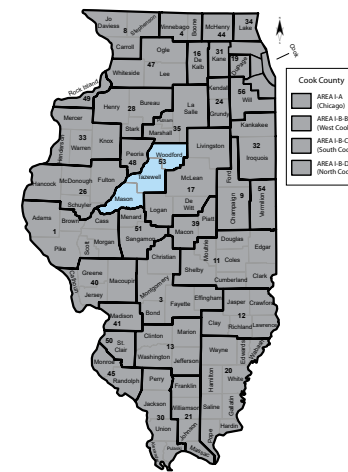

Regional Office of Education #8

Serving Carroll, Jo Daviess, and Stephenson Counties

27 South State Avenue, Freeport, IL 61032 Ph: (815) 599-1408 Fax: (815) 297-9032

Website: www.roe8.com Number of districts: 14 Geographic Area: 1,810 square miles

Aaron Mercier

Regional Superintendent

Email: amercier@roe8.com

Jen Newendyke

Assistant Superintendent

Email: jnewendyke@roe8.com

Regional Office of Education #53

Serving Mason, Tazewell and Woodford Counties

414 Court Street, Pekin, IL 61554 Ph: (309) 477-2290 Fax: (309) 347-3735

Website: www.roe53.net Number of districts: 30 Geographic Area: 1,714 square miles

@MTWROE53

facebook.com/mtwroe53

Jeff Ekena

Regional Superintendent

Email: jekena@roe53.net

Jon Smith

Assistant Superintendent

Email: jonsmith@roe53.net