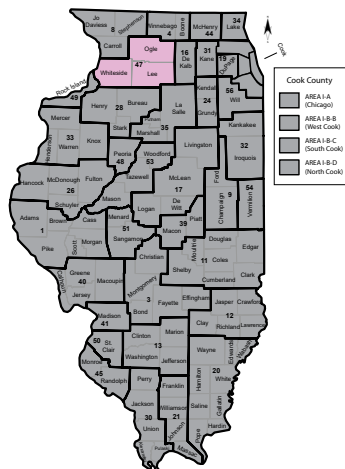

Regional Office of Education #16

Serving DeKalb County

2500 North Annie Glidden Road, Suite C, DeKalb, IL 60115
Ph: (815) 217-0460 Fax: (815) 217-0467
Website: <http://www.dekalbcounty.org/roe/> www.dkroeedteam.com
Number of districts: 8 Geographic area: 631 square miles