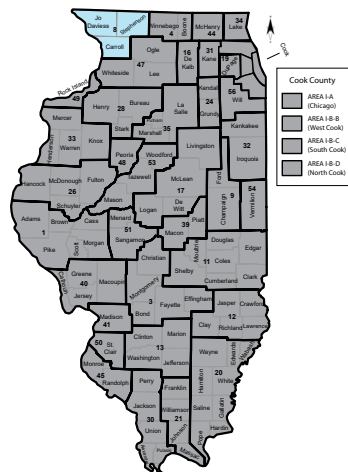

Regional Office of Education #53

Serving Mason, Tazewell and Woodford Counties

414 Court Street, Pekin, IL 61554 Ph: (309) 477-2290 Fax: (309) 347-3735

Website: www.roe53.net Number of districts: 30 Geographic Area: 1,714 square miles

@MTWROE53

facebook.com/mtwroe53