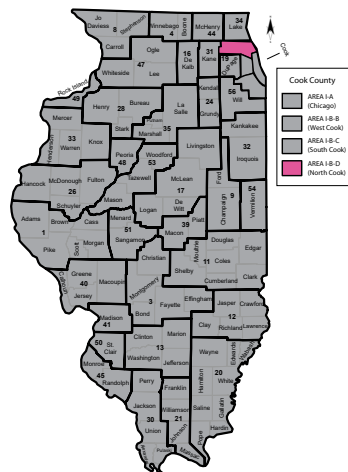

Dr. April D. Jordan

Assistant Executive Director

Email: ajordan@ncisc.org