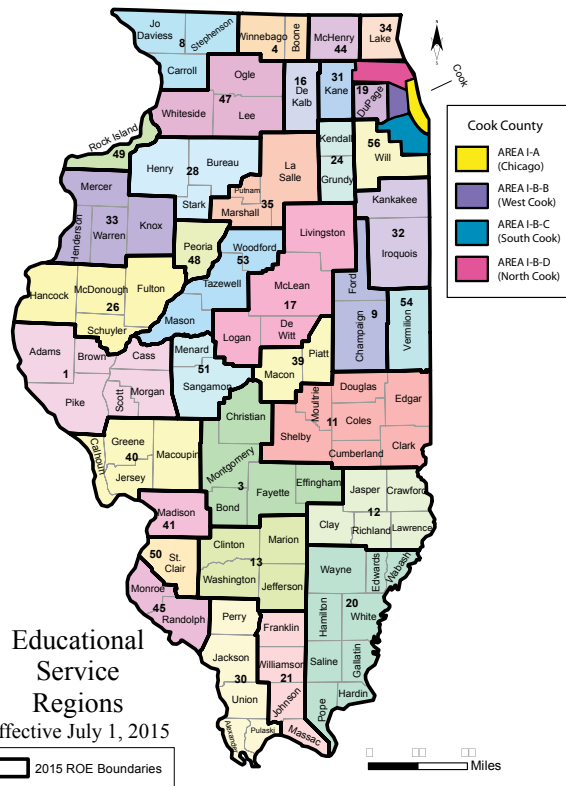

MAP: Regional Offices of Education & Intermediate Service Centers

ROE # 48

Peoria County

Beth Crider

bcrider@peoriaroe.org

George McKenna

gmckenna@peoriaroe.org

ROE # 51

Menard & Sangamon Counties

Jeff Vose

jvose@roe51.org

Shannon Fehrholz

sfehrholz@roe51.org

ROE # 53

Mason, Tazewell & Woodford Counties

Jeff Ekena

jekena@roe53.net

Jon Smith

jonsmith@roe53.net

AREA 4

ROE # 9

Champaign & Ford Counties

Gary Lewis

glewis@roe9.k12.il.us

Donna Kaufmann

dkaufman@roe9.k12.il.us

ROE # 11

Clark, Coles, Cumberland, Douglas, Edgar, Moultrie & Shelby Counties

Dr. Kyle Thompson

kthompson@roe11.org

Dr. Zakry Standerfer

zstanderfer@roe11.org

ROE # 17

DeWitt, Livingston, Logan & McLean Counties

Mark Jontry

jontrym@roe17.org

Carmen Bergmann

bergmann@roe17.org

ROE # 32

Iroquois & Kankakee Counties

Dr. Gregg Murphy

gmurphy@i-kan.org

Frank Petkunas

fpetkunas@i-kan.org

ROE # 39

Macon & Piatt Counties

Matthew T. Snyder

mattsnyder@roe39.k12.il.us

Jill R. Reedy

jreedy@roe39.k12.il.us

ROE # 54

Vermilion County

Cheryl S. Reifsteck

creifsteck@roe54.org

Aaron Hird

ahird@roe54.org

AREA 5

ROE # 3

Bond, Christian, Effingham, Fayette & Montgomery Counties

Julie Wollerman

juliewollerman@roe3.org

Annette Hartlieb

chartlieb@roe3.org