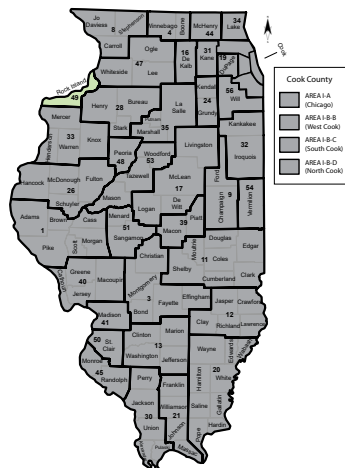

Regional Office of Education #12

Serving Clay, Crawford, Jasper, Lawrence, and Richland Counties

Richland County Courthouse, 103 West Main Street, Olney, IL 62450 Ph: (618) 392-4631
Fax: (618) 392-3993 Website: www.roe12.org Number of districts: 11
Geographic Area: 2,150 square miles

@RegOffEd12 facebook.com/regoffed12/ http://www.roe12.net/crbst_32.html

Other Locations:

111 E Chestnut Street
P.O. Box 97
Louisville, IL 62858
Ph: (618) 665-3373

300 W Main Street
Lower Level
Robinson, IL 62454
Ph: (618) 544-2719

204 W Washington Street
Suite 3
Newton, IL 62448
(618) 783.2523

1100 State Street
Lower Level
Lawrenceville, IL 62439
Ph: (618) 943-3522