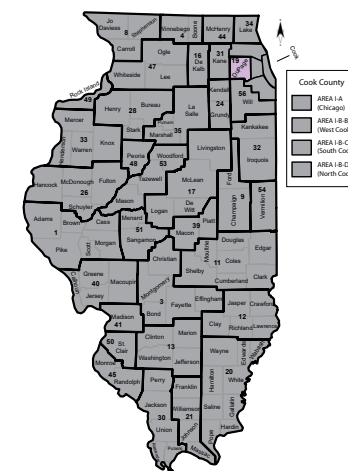

Website: www.dupageroe.org

Number of districts: 42 Geographic Area: 327 square miles

Dr. Darlene Ruscitti

Regional Superintendent

Email: druscitti@dupageroe.org

Joan Glotzbach

Assistant Superintendent

Email: jglotzbach@dupageroe.org