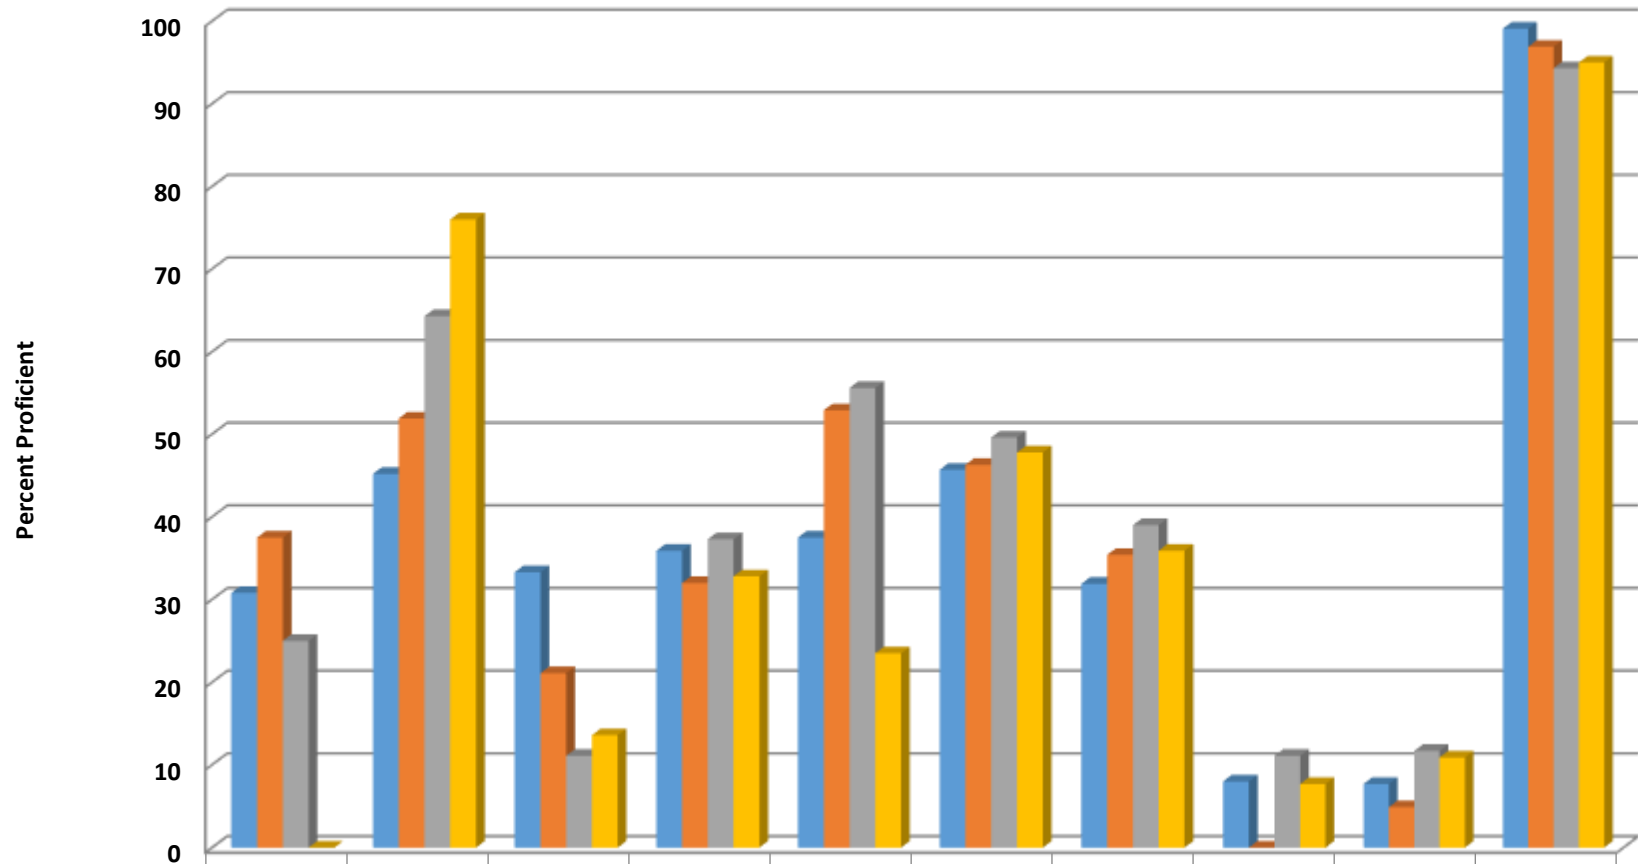

Archdale-Trinity Middle Grades 7-8 Math Percent Proficient by Subgroups

	AMIN	ASIA	BLCK	HISP	MULT	WHITE	EDS	LEP	SWD	AIG
■ 2014 prof pct	30.8	45.2	33.3	35.9	37.5	45.7	31.9	8	7.7	99.1
■ 2015 prof pct	37.5	51.9	21.1	32	52.9	46.3	35.4	0	4.9	96.9
■ 2016 prof pct	25	64.3	11.1	37.3	55.6	49.6	39	11.1	11.7	94.3
■ 2017 prof pct	0	76	13.6	32.8	23.5	47.8	35.9	7.7	10.9	95