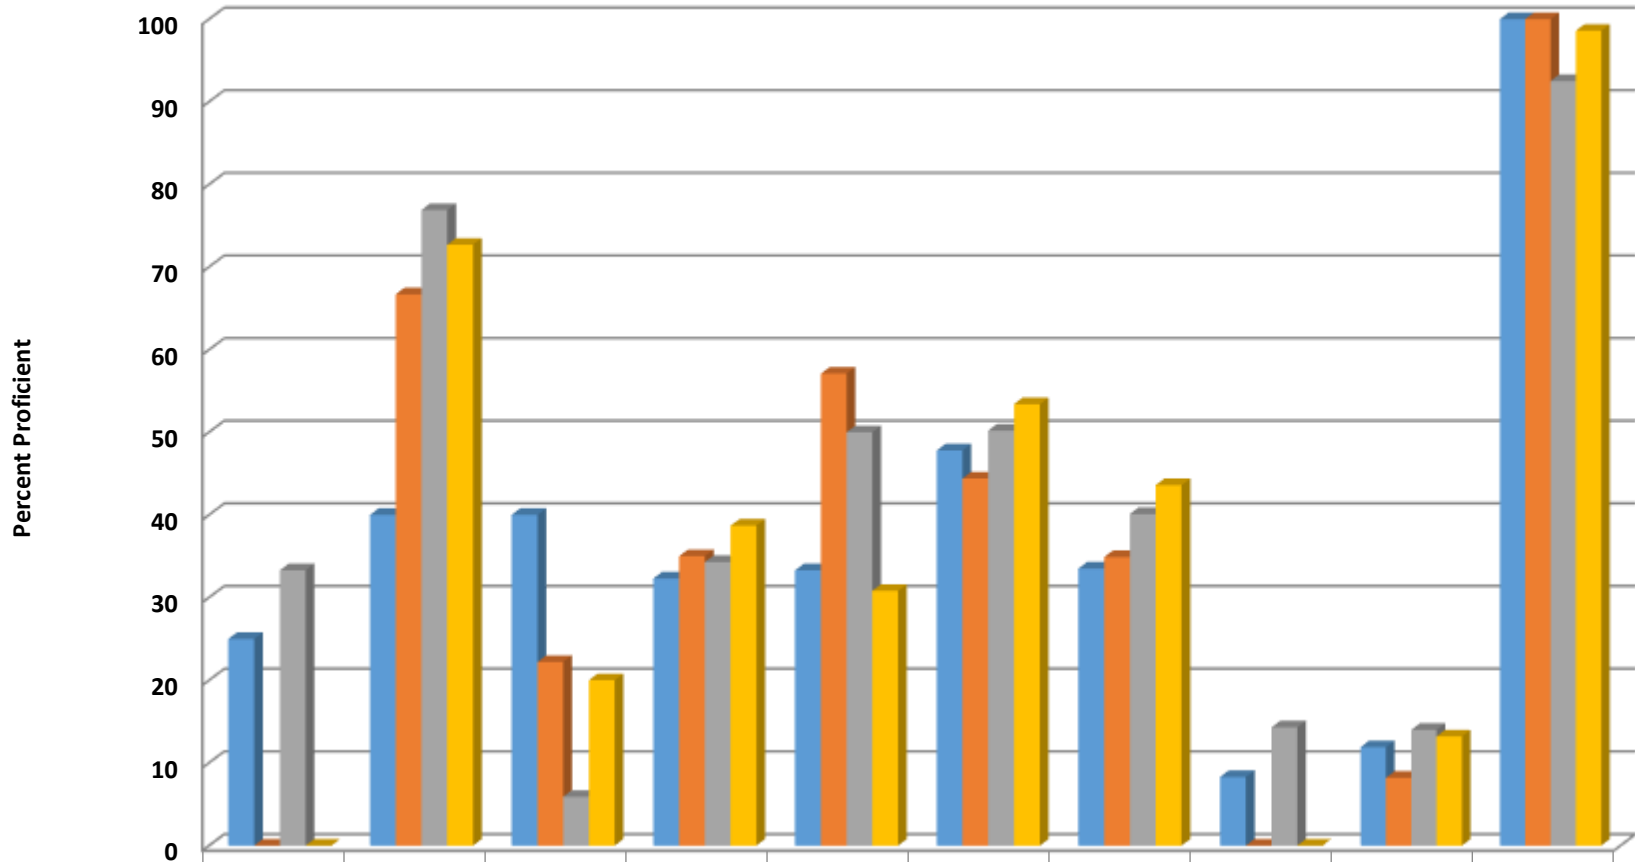

Archdale-Trinity Middle Grade 7 Math Percent Proficient by Subgroups

	AMIN	ASIA	BLCK	HISP	MULT	WHITE	EDS	LEP	SWD	AIG
■ 2014 prof pct	25	40	40	32.3	33.3	47.8	33.5	8.3	11.9	100
■ 2015 prof pct	0	66.7	22.2	35	57.1	44.4	34.9	0	8.2	100
■ 2016 prof pct	33.3	76.9	5.9	34.3	50	50.2	40.1	14.3	14	92.5
■ 2017 prof pct	0	72.7	20	38.7	30.8	53.4	43.6	0	13.2	98.6