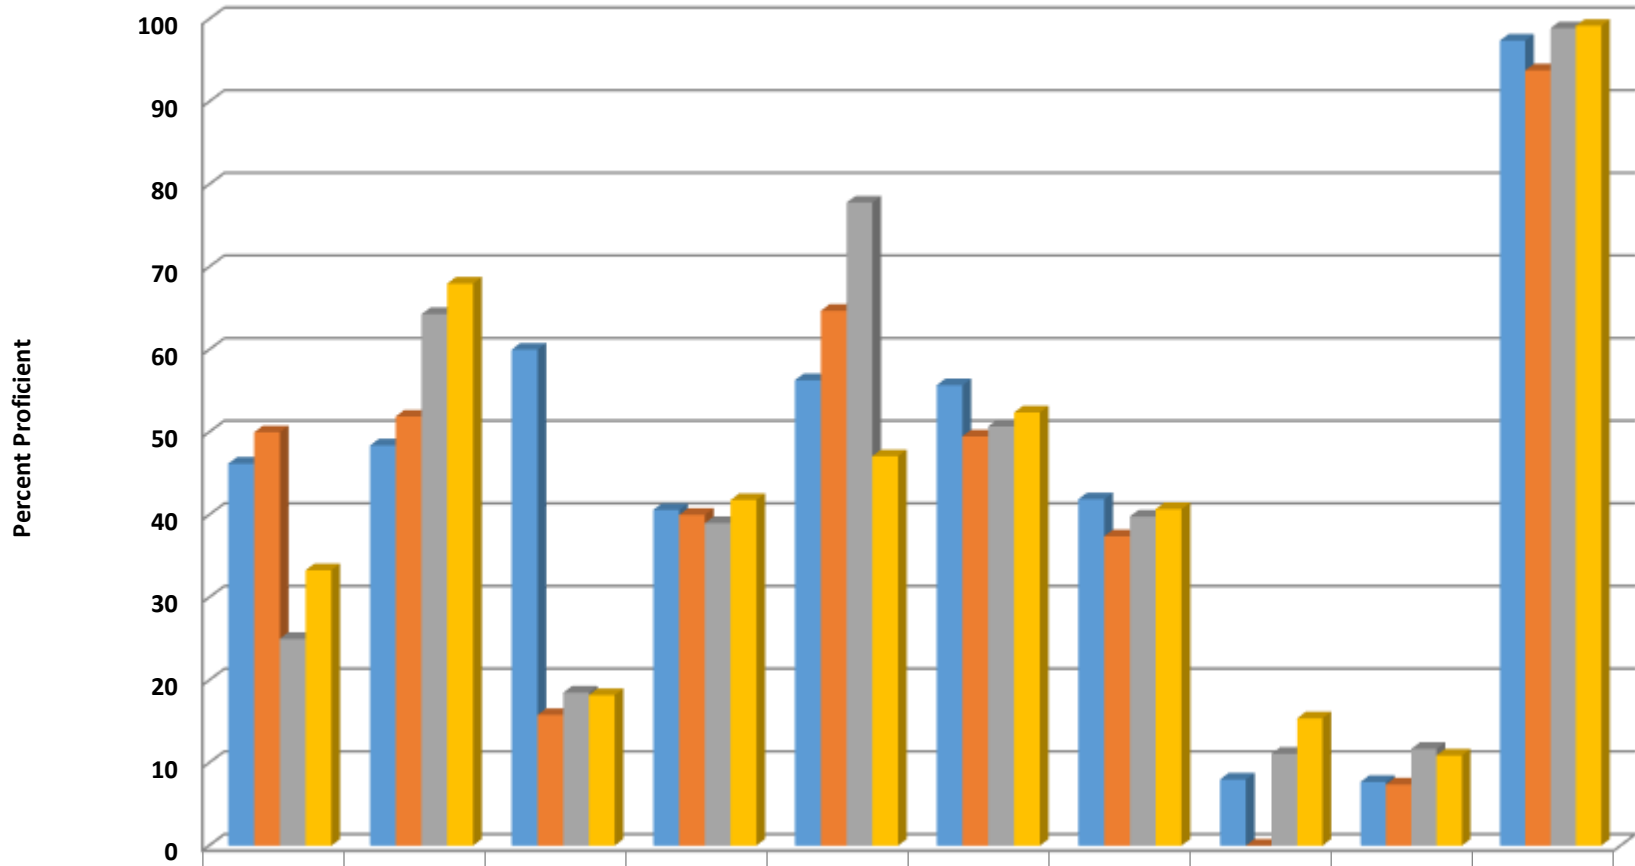

Archdale-Trinity Middle Grades 7-8 Reading Percent Proficient by Subgroups

	AMIN	ASIA	BLCK	HISP	MULT	WHITE	EDS	LEP	SWD	AIG
■ 2014 prof pct	46.2	48.4	60	40.6	56.3	55.7	41.9	8	7.7	97.4
■ 2015 prof pct	50	51.9	15.8	40	64.7	49.5	37.4	0	7.4	93.8
■ 2016 prof pct	25	64.3	18.5	39	77.8	50.7	39.8	11.1	11.7	98.9
■ 2017 prof pct	33.3	68	18.2	41.8	47.1	52.4	40.7	15.4	10.9	99.2