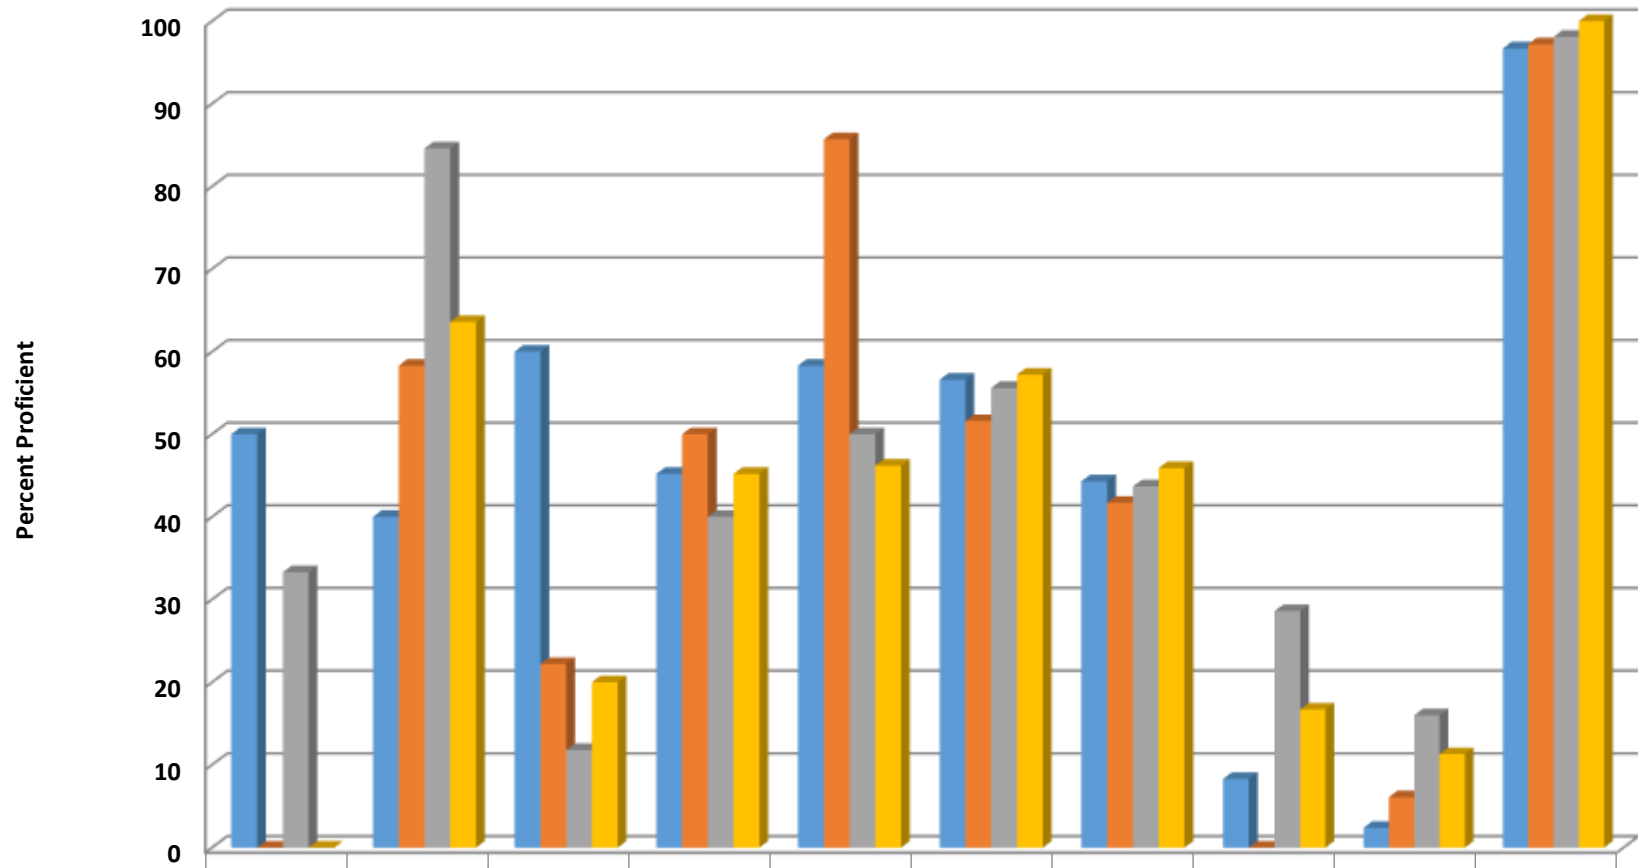

Archdale-Trinity Middle Grade 8 Reading Percent Proficient by Subgroups

	AMIN	ASIA	BLCK	HISP	MULT	WHITE	EDS	LEP	SWD	AIG
■ 2014 prof pct	50	40	60	45.2	58.3	56.6	44.3	8.3	2.4	96.7
■ 2015 prof pct	0	58.3	22.2	50	85.7	51.6	41.7	0	6.1	97.2
■ 2016 prof pct	33.3	84.6	11.8	40	50	55.6	43.7	28.6	16	98.1
■ 2017 prof pct	0	63.6	20	45.2	46.2	57.2	45.9	16.7	11.3	100