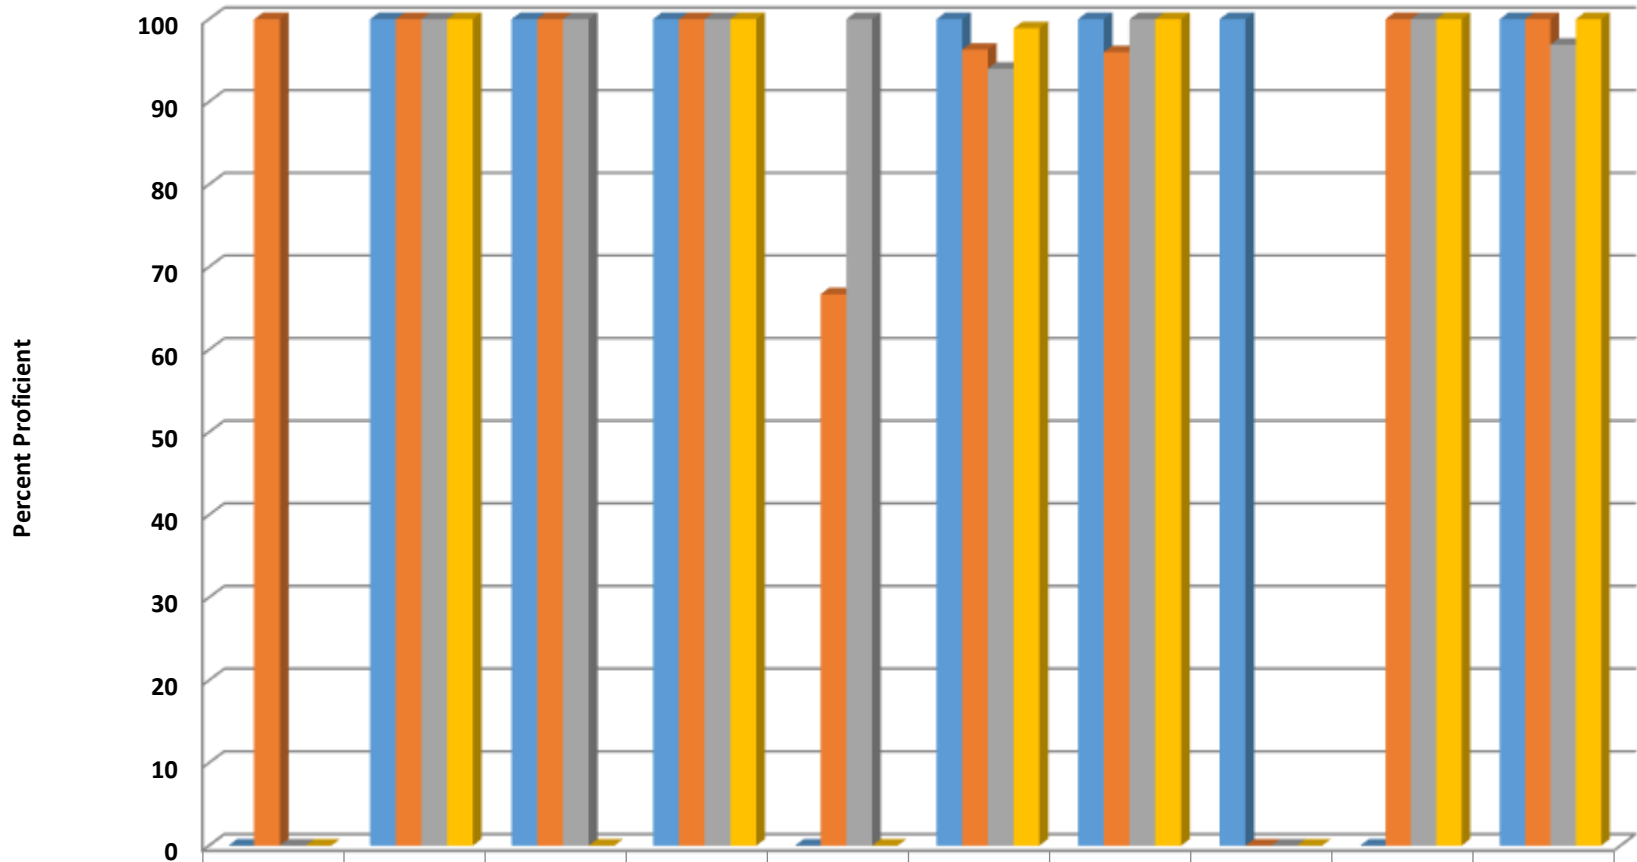

Archdale-Trinity Middle NC Math I Percent Proficient by Subgroups

	AMIN	ASIA	BLCK	HISP	MULT	WHITE	EDS	LEP	SWD	AIG
■ 2014 prof pct	0	100	100	100	0	100	100	100	0	100
■ 2015 prof pct	100	100	100	100	66.7	96.3	96	0	100	100
■ 2016 prof pct	0	100	100	100	100	94	100	0	100	96.9
■ 2017 prof pct	0	100	0	100	0	98.9	100	0	100	100