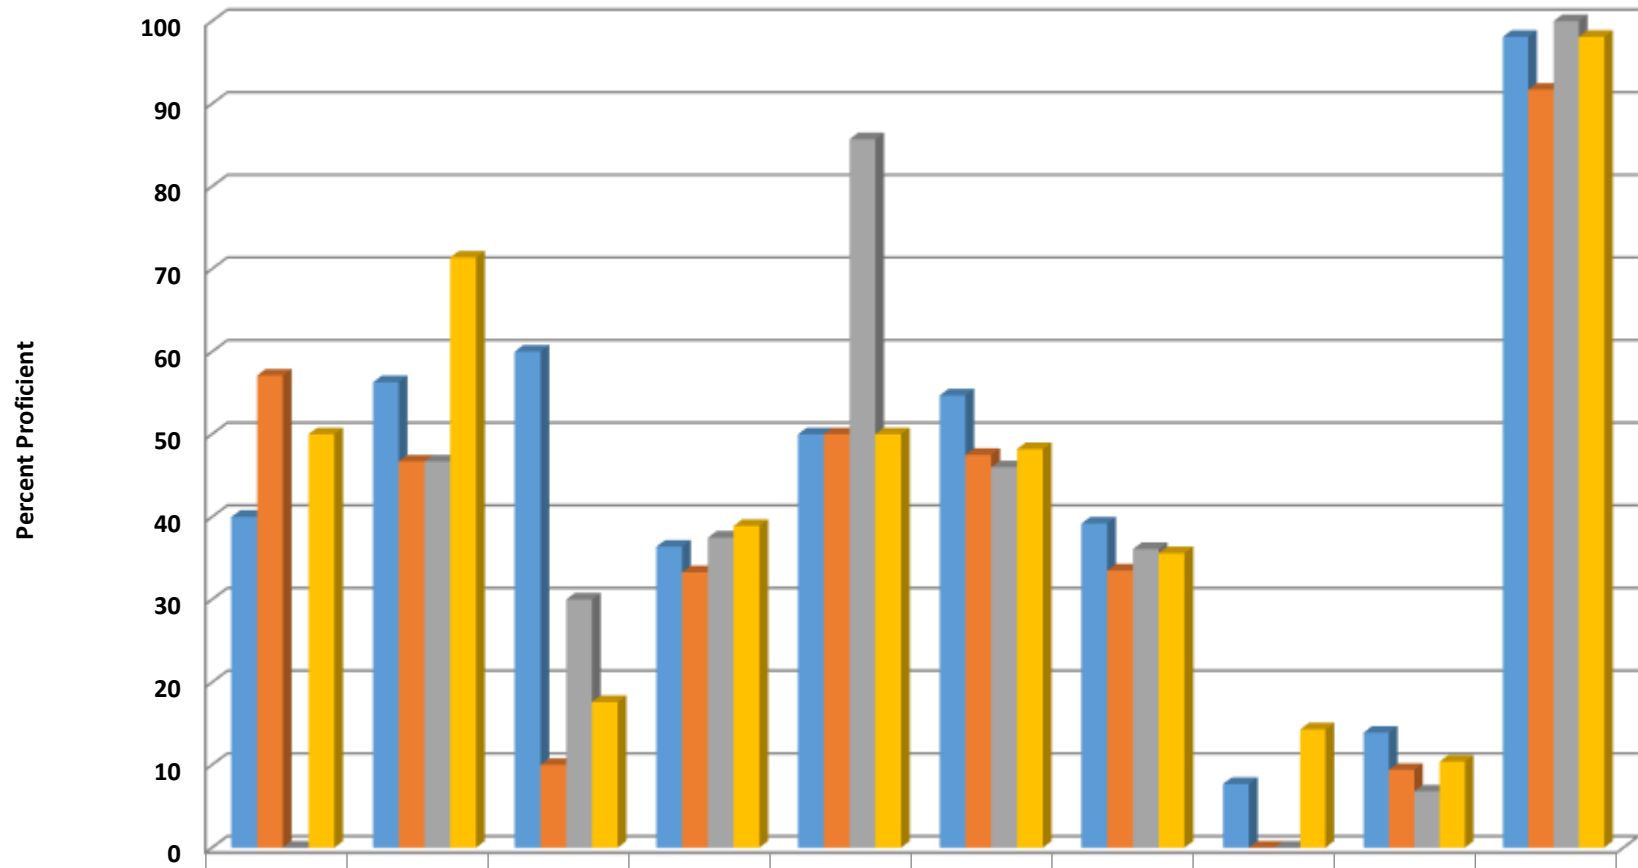

Archdale-Trinity Middle Grade 8 Reading Percent Proficient by Subgroups

	AMIN	ASIA	BLCK	HISP	MULT	WHTE	EDS	LEP	SWD	AIG
■ 2014 prof pct	40	56.3	60	36.4	50	54.7	39.2	7.7	13.9	98.1
■ 2015 prof pct	57.1	46.7	10	33.3	50	47.5	33.5	0	9.4	91.7
■ 2016 prof pct	0	46.7	30	37.5	85.7	46	36.1	0	6.8	100
■ 2017 prof pct	50	71.4	17.6	38.9	50	48.2	35.6	14.3	10.4	98.1