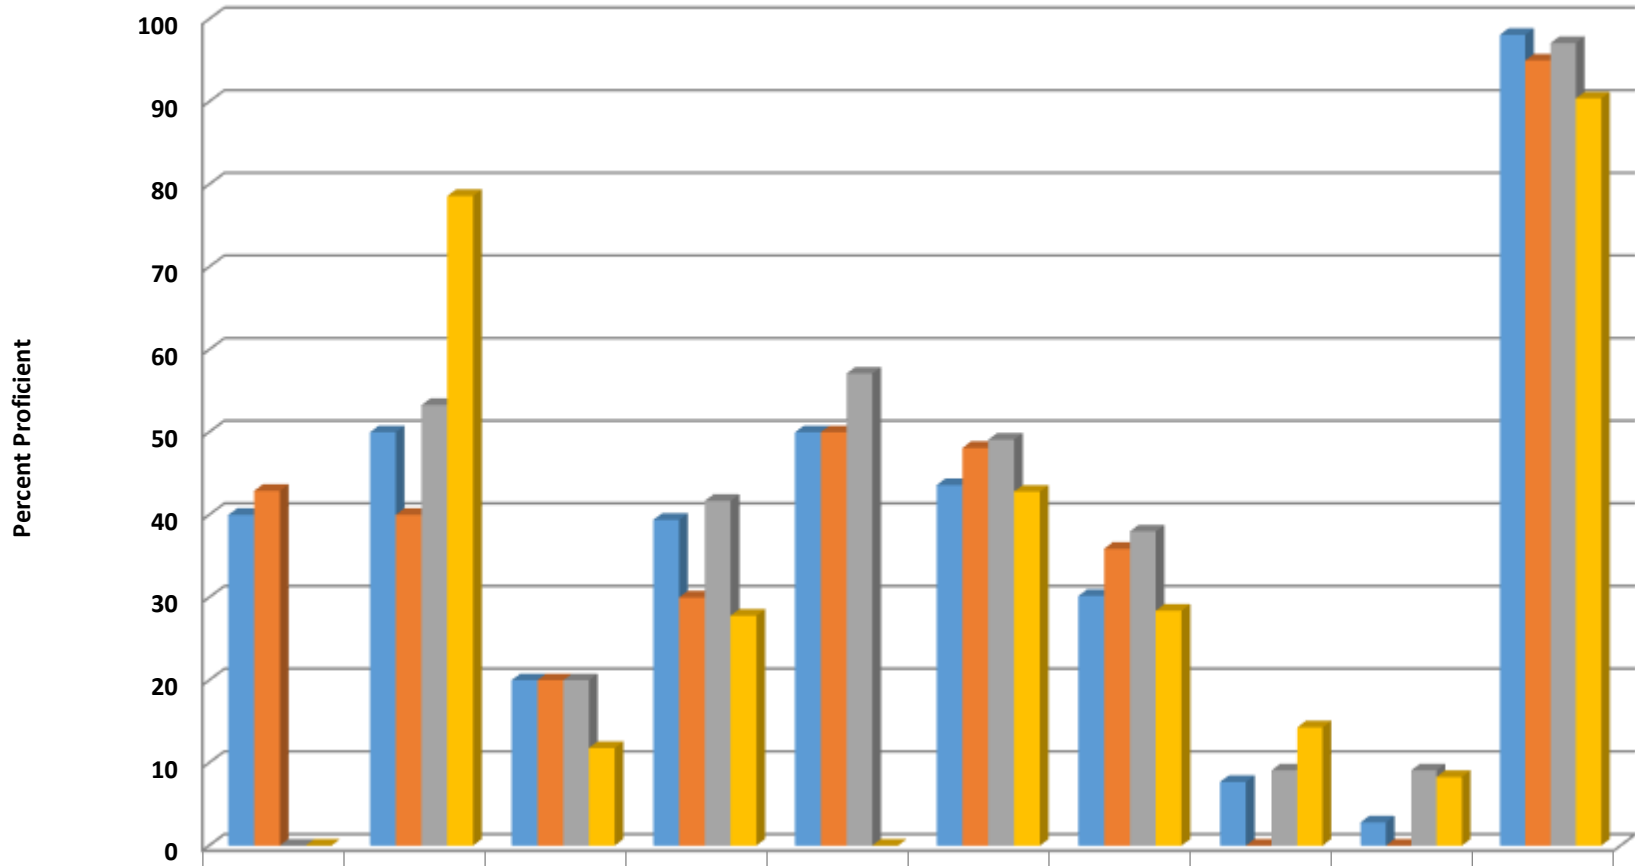

Archdale-Trinity Middle Grade 8 Math Percent Proficient by Subgroups

	AMIN	ASIA	BLCK	HISP	MULT	WHITE	EDS	LEP	SWD	AIG
■ 2014 prof pct	40	50	20	39.4	50	43.6	30.2	7.7	2.8	98.1
■ 2015 prof pct	42.9	40	20	30	50	48.1	35.9	0	0	95
■ 2016 prof pct	0	53.3	20	41.7	57.1	49.1	38	9.1	9.1	97.1
■ 2017 prof pct	0	78.6	11.8	27.8	0	42.8	28.4	14.3	8.3	90.4