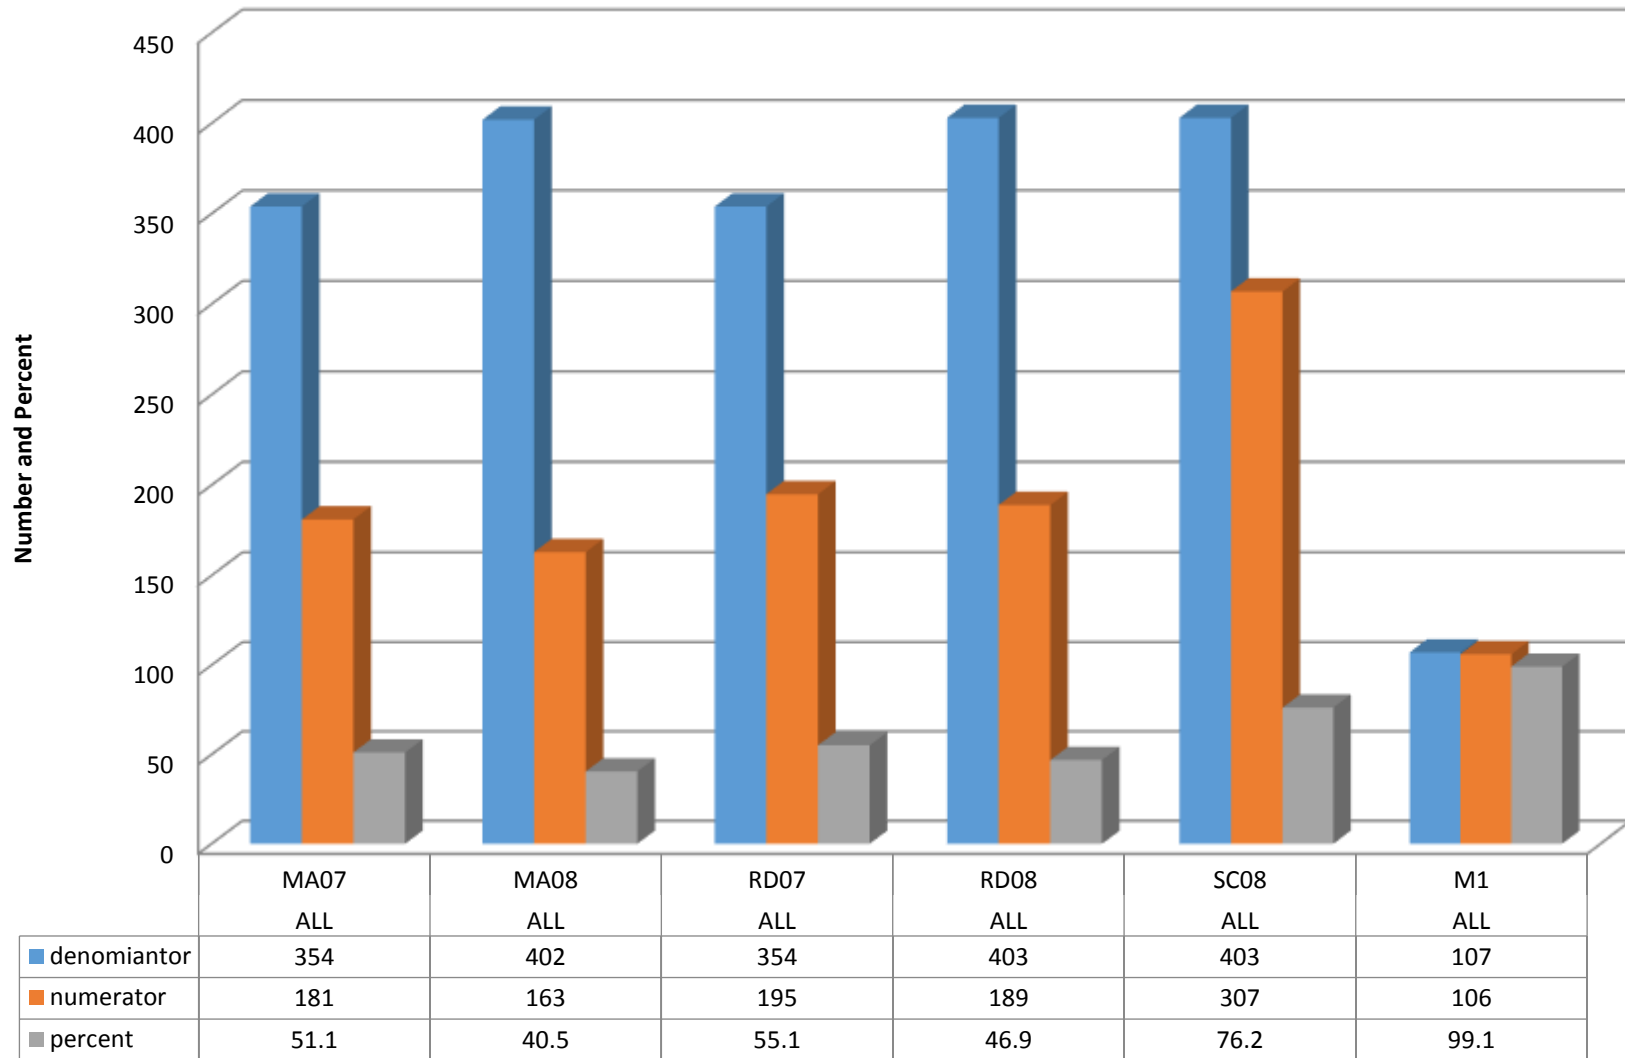

Archdale Trinity Middle School 2016-2017 Math, Reading, Science, and Math I GLP