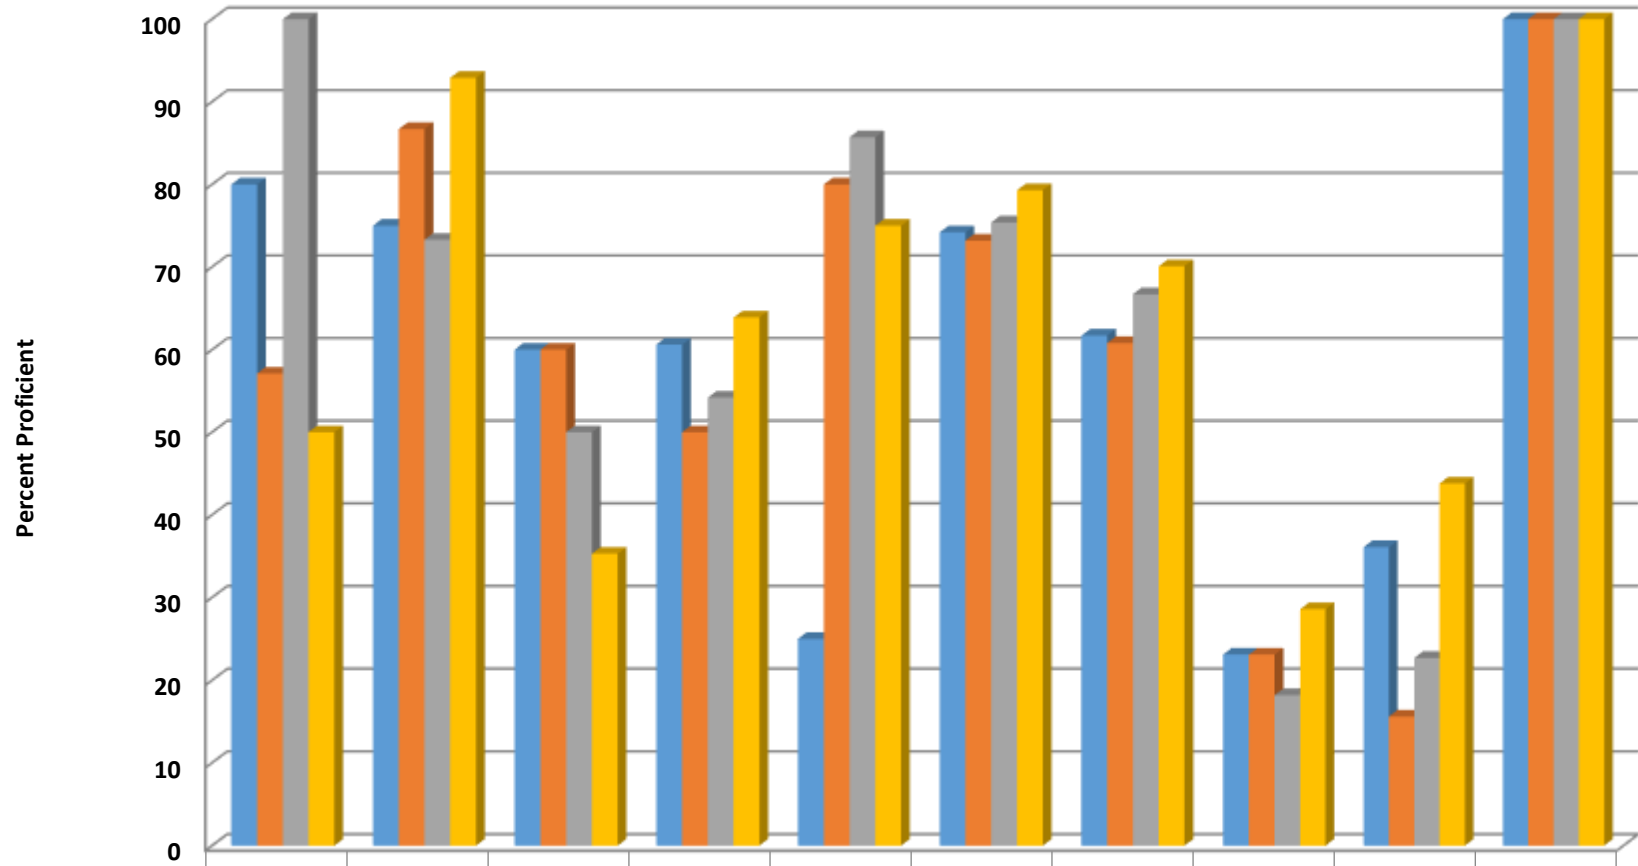

Archdale-Trinity Middle Grade 8 Science Percent Proficient by Subgroups

	AMIN	ASIA	BLCK	HISP	MULT	WHITE	EDS	LEP	SWD	AIG
■ 2014 prof pct	80	75	60	60.6	25	74.2	61.7	23.1	36.1	100
■ 2015 prof pct	57.1	86.7	60	50	80	73.2	60.8	23.1	15.6	100
■ 2016 prof pct	100	73.3	50	54.2	85.7	75.4	66.7	18.2	22.7	100
■ 2017 prof pct	50	92.9	35.3	63.9	75	79.3	70.1	28.6	43.8	100