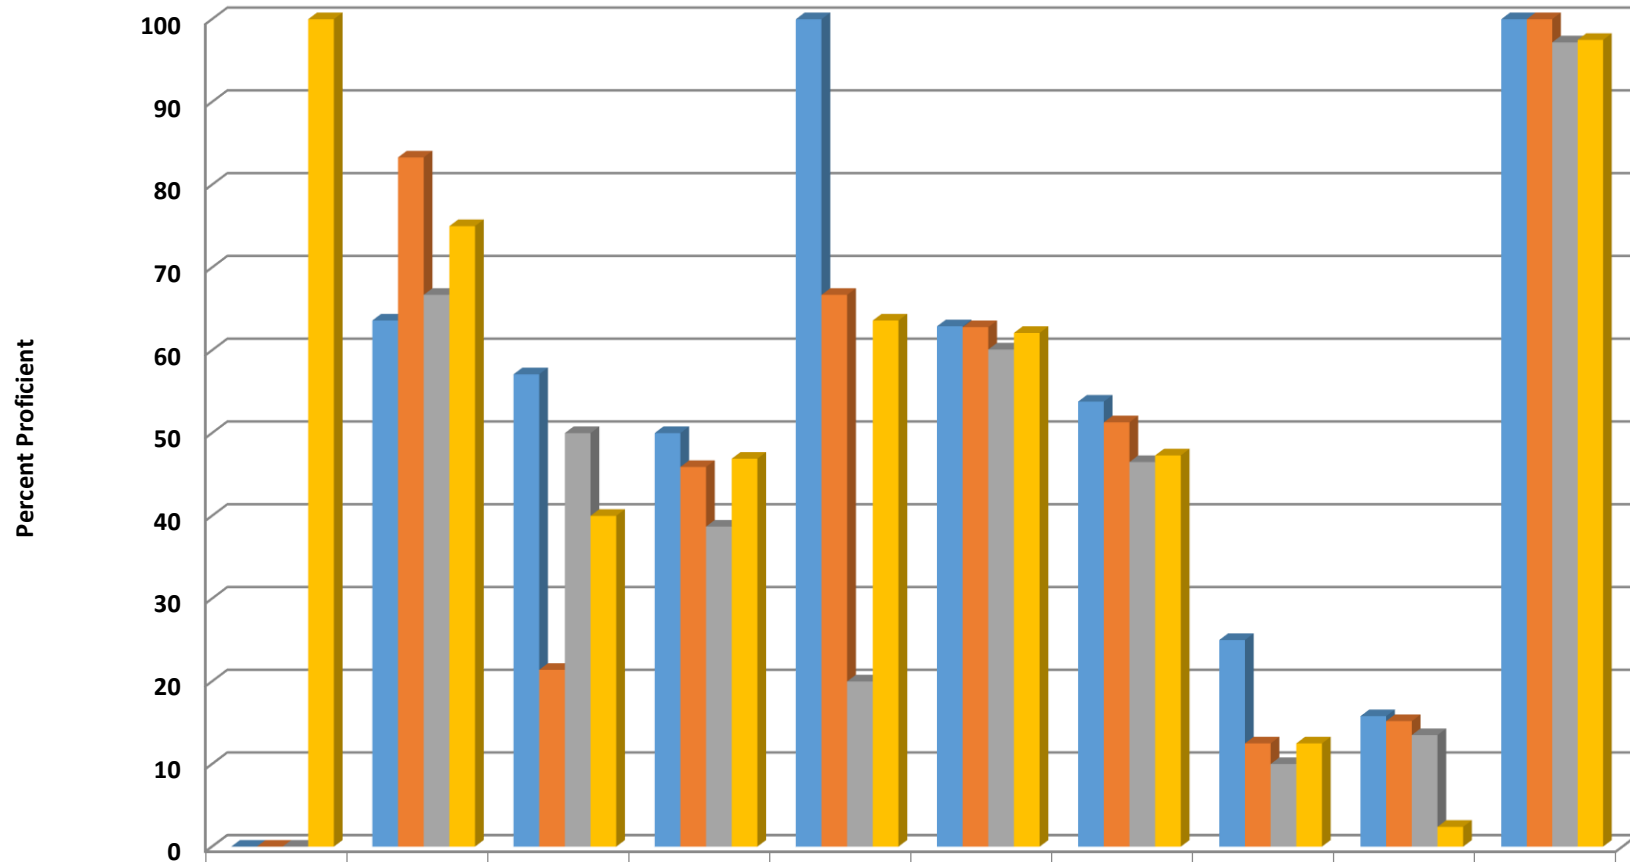

Braxton Craven Middle Grade 6 Reading Percent Proficient by Subgroups

	AMIN	ASIA	BLCK	HISP	MULT	WHITE	EDS	LEP	SWD	AIG
■ 2014 prof pct	0	63.6	57.1	50	100	62.9	53.8	25	15.8	100
■ 2015 prof pct	0	83.3	21.4	45.9	66.7	62.8	51.3	12.5	15.2	100
■ 2016 prof pct	0	66.7	50	38.7	20	60.1	46.5	10	13.5	97.2
■ 2017 prof pct	100	75	40	46.9	63.6	62.1	47.3	12.5	2.4	97.5