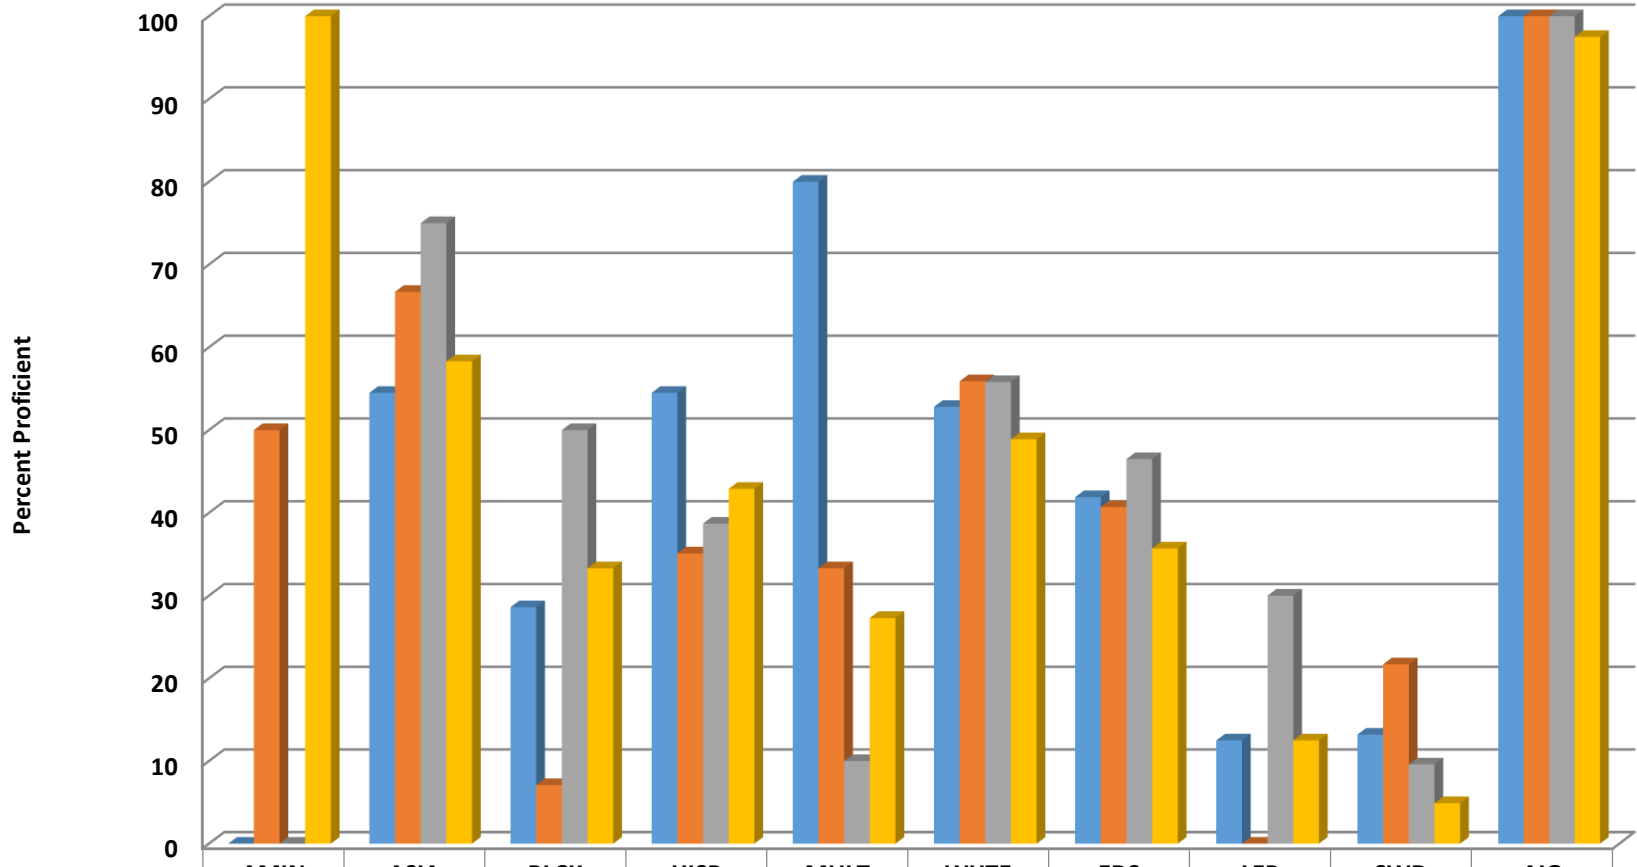

Braxton Craven Middle School 2016-2017 Math and Reading GLP

	MA06	RD06
	ALL	ALL
■ denomiantor	355	355
■ numerator	169	214
■ percent	47.6	60.3

Braxton Craven Middle Grade 6 Math Percent Proficient by Subgroups

	AMIN	ASIA	BLCK	HISP	MULT	WHITE	EDS	LEP	SWD	AIG
■ 2014 prof pct	0	54.5	28.6	54.5	80	52.8	41.9	12.5	13.2	100
■ 2015 prof pct	50	66.7	7.1	35.1	33.3	55.9	40.7	0	21.7	100
■ 2016 prof pct	0	75	50	38.7	10	55.8	46.5	30	9.6	100
■ 2017 prof pct	100	58.3	33.3	42.9	27.3	48.9	35.7	12.5	4.9	97.5