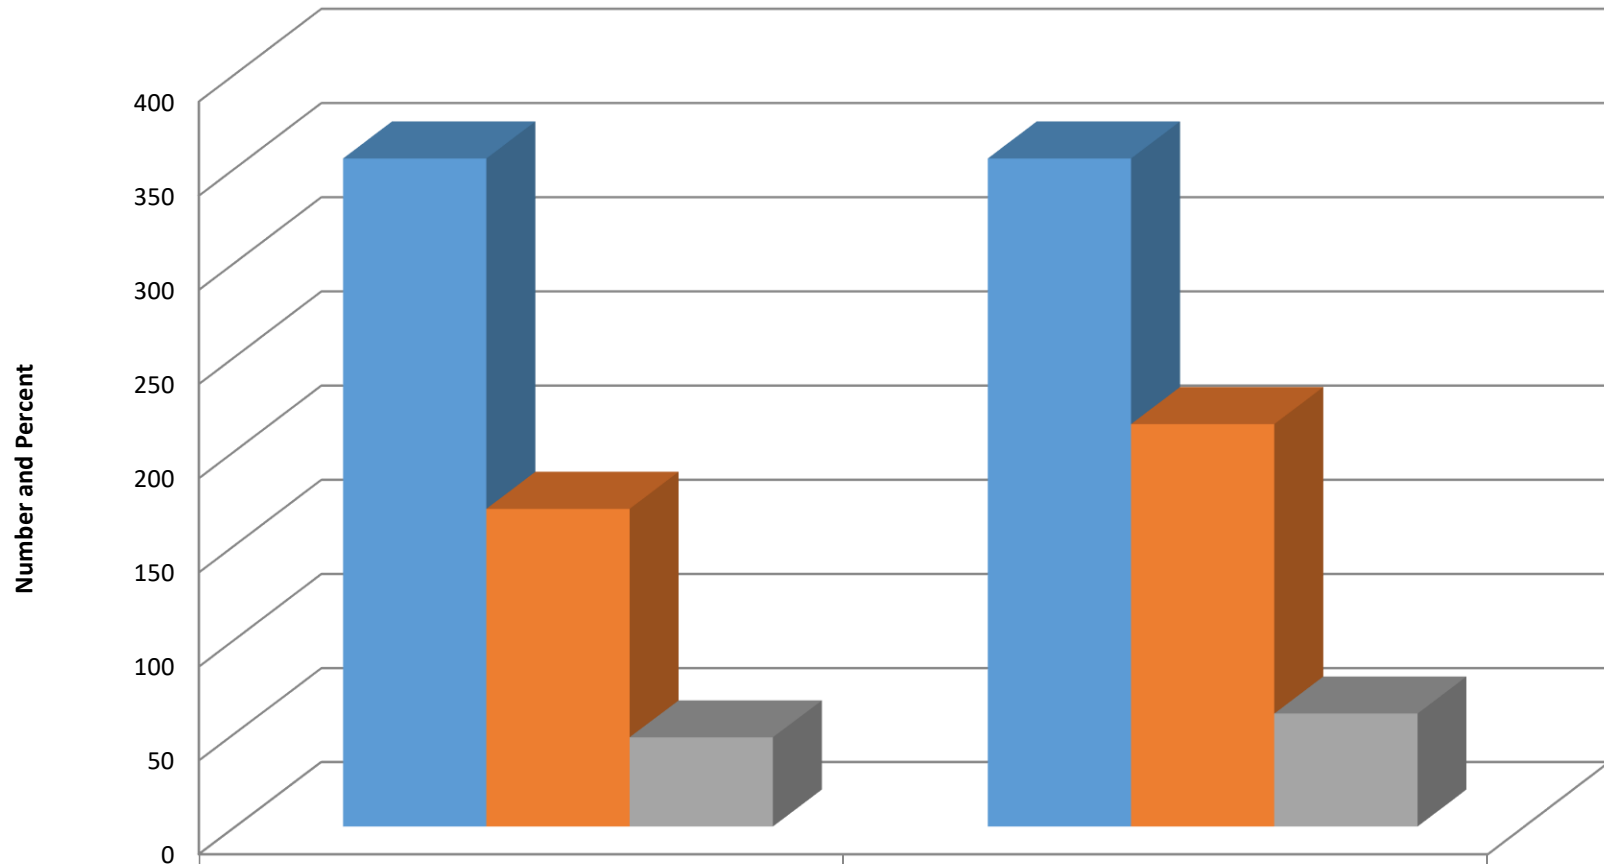

Braxton Craven Middle School 2016-2017 Math and Reading GLP

	MA06	RD06
	ALL	ALL
■ denomiantor	355	355
■ numerator	169	214
■ percent	47.6	60.3

Braxton Craven Middle Grade 6 Math Percent Proficient by Subgroups

	AMIN	ASIA	BLCK	HISP	MULT	WHITE	EDS	LEP	SWD	AIG
■ 2014 prof pct	0	54.5	28.6	54.5	80	52.8	41.9	12.5	13.2	100
■ 2015 prof pct	50	66.7	7.1	35.1	33.3	55.9	40.7	0	21.7	100
■ 2016 prof pct	0	75	50	38.7	10	55.8	46.5	30	9.6	100
■ 2017 prof pct	100	58.3	33.3	42.9	27.3	48.9	35.7	12.5	4.9	97.5