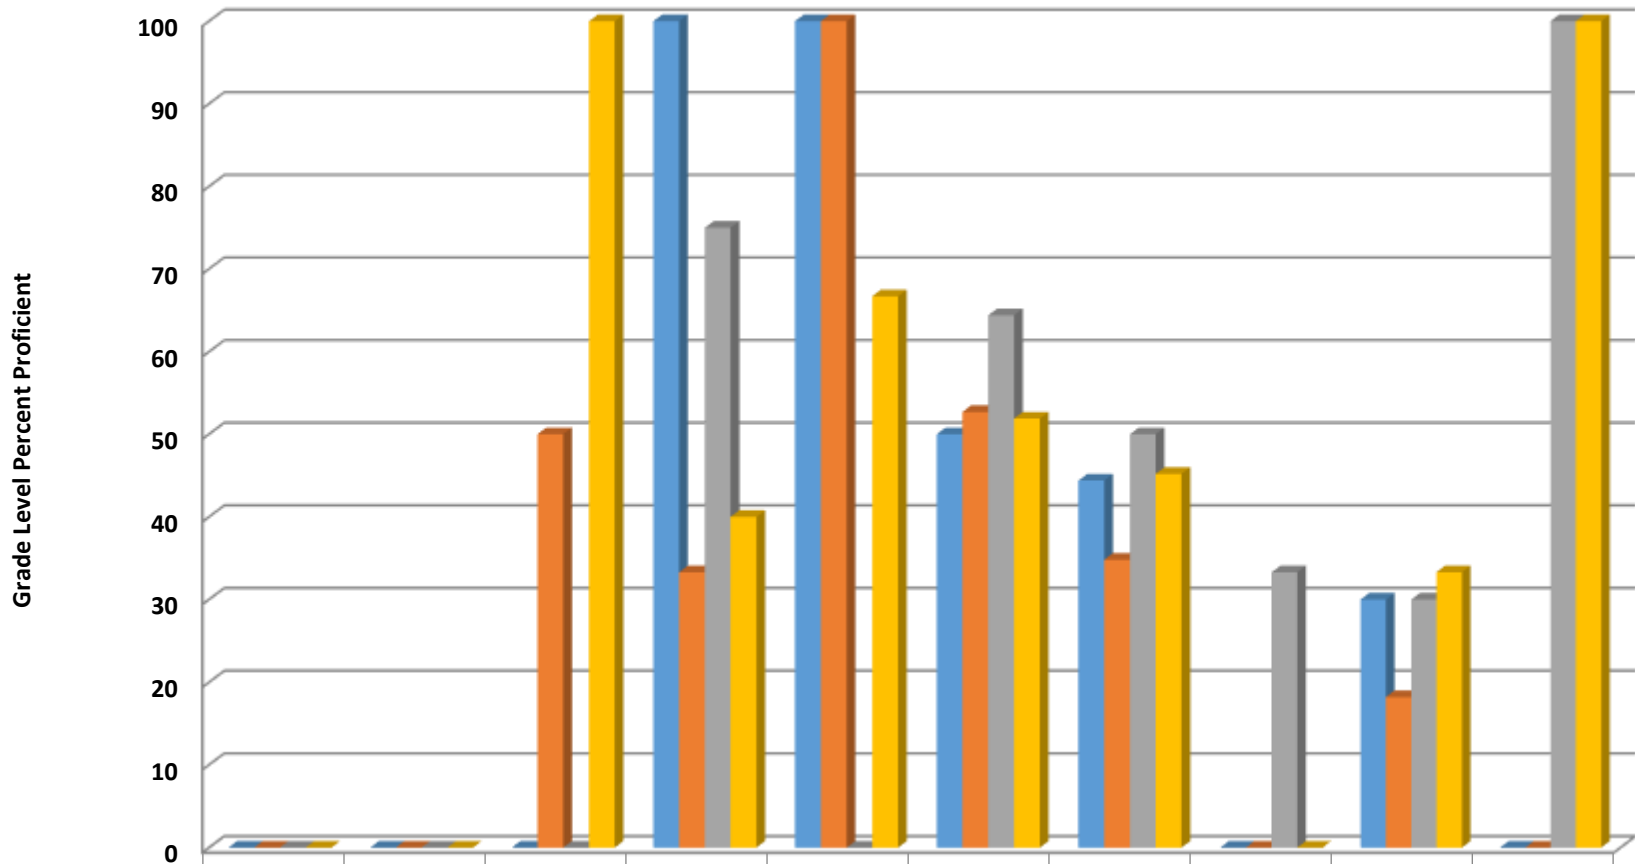

Farmer Elementary Grade 3 Math Percent Proficient by Subgroups

	AMIN	ASIA	BLCK	HISP	MULT	WHITE	EDS	LEP	SWD	AIG
2014 prof pct	0	0	0	100	100	50	44.4	0	30	0
2015 prof pct	0	0	50	33.3	100	52.7	34.8	0	18.2	0
2016 prof pct	0	0	0	75	0	64.4	50	33.3	30	100
2017 prof pct	0	0	100	40	66.7	51.9	45.2	0	33.3	100