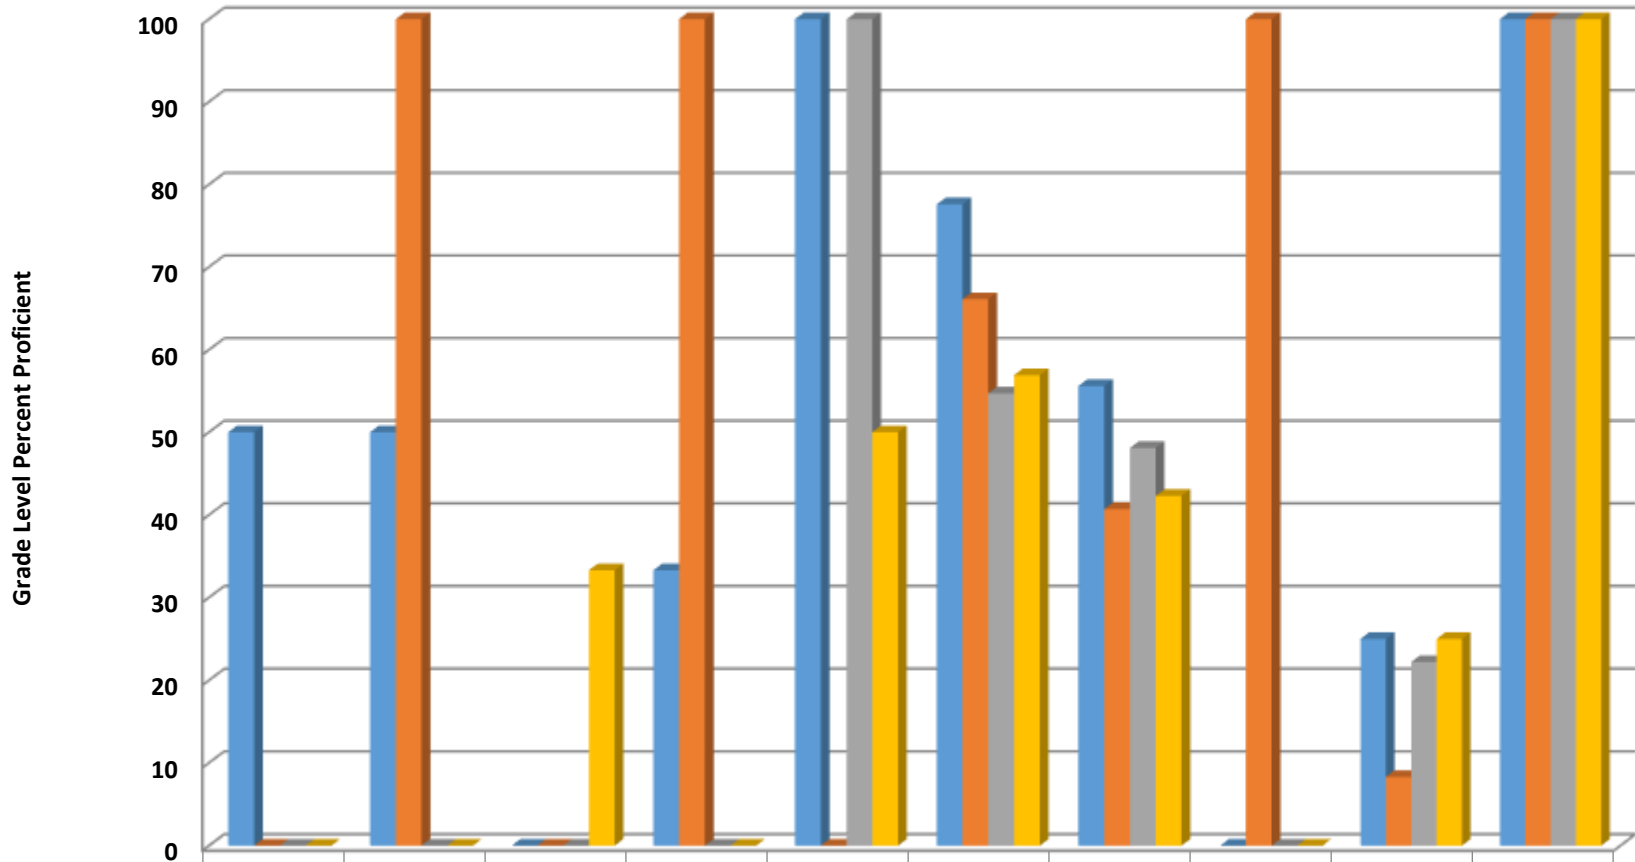

Farmer Elementary Grade 5 Math Percent Proficient by Subgroups

	AMIN	ASIA	BLCK	HISP	MULT	WHITE	EDS	LEP	SWD	AIG
■ 2014 prof pct	50	50	0	33.3	100	77.6	55.6	0	25	100
■ 2015 prof pct	0	100	0	100	0	66.1	40.7	100	8.3	100
■ 2016 prof pct	0	0	0	0	100	54.7	48.1	0	22.2	100
■ 2017 prof pct	0	0	33.3	0	50	56.9	42.3	0	25	100