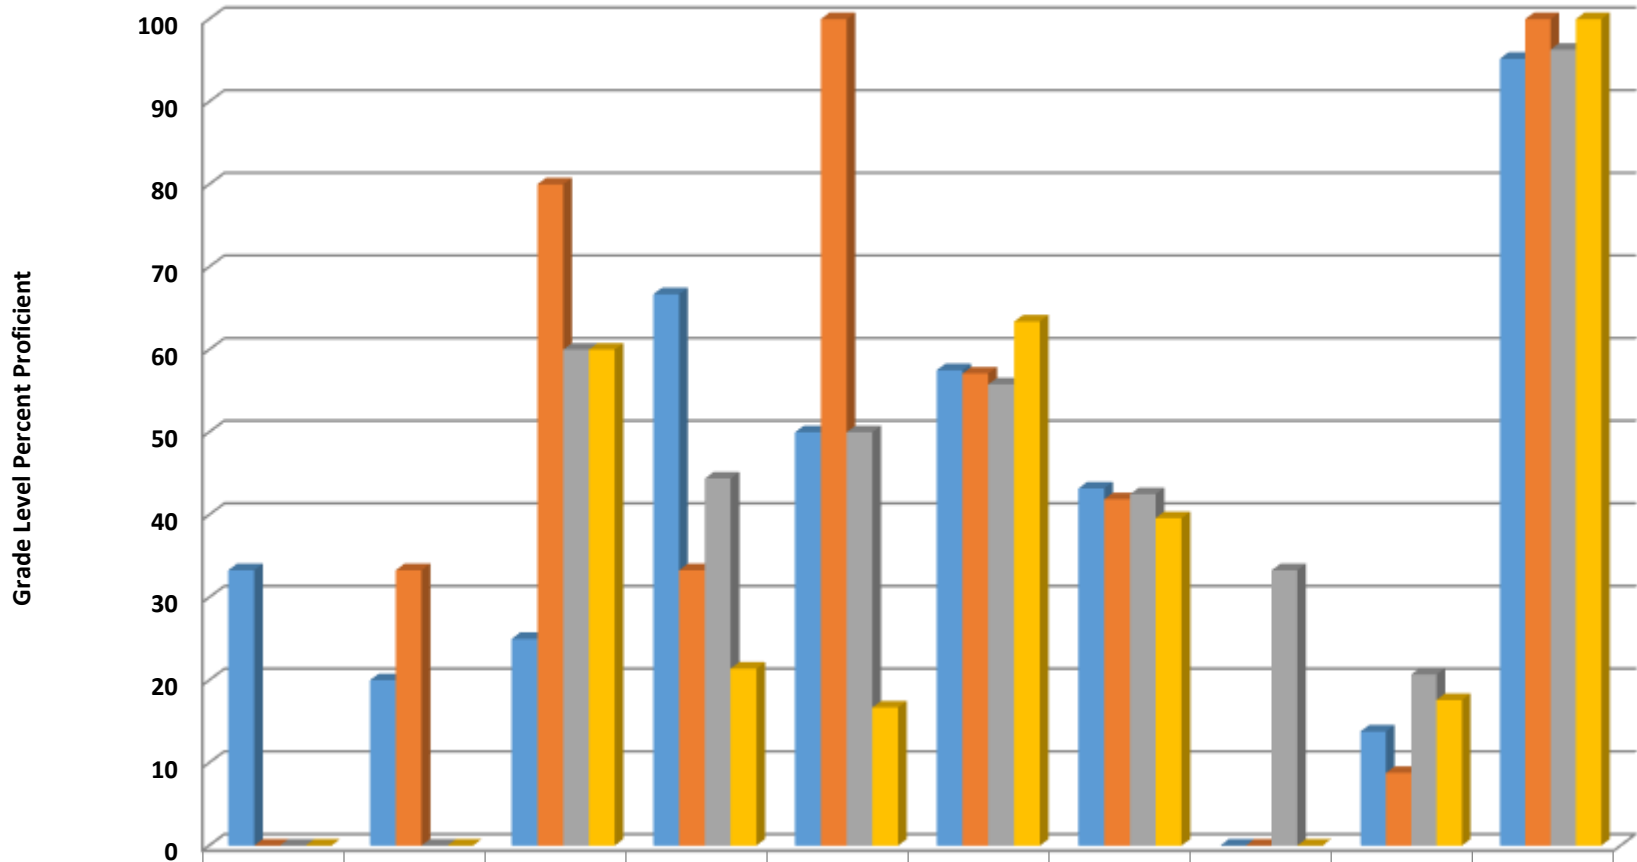

Farmer Elementary Grades 3-5 Reading Percent Proficient by Subgroups

	AMIN	ASIA	BLCK	HISP	MULT	WHITE	EDS	LEP	SWD	AIG
■ 2014 prof pct	33.3	20	25	66.7	50	57.5	43.2	0	13.8	95.2
■ 2015 prof pct	0	33.3	80	33.3	100	57.1	41.9	0	8.8	100
■ 2016 prof pct	0	0	60	44.4	50	55.8	42.5	33.3	20.7	96.3
■ 2017 prof pct	0	0	60	21.4	16.7	63.4	39.6	0	17.6	100