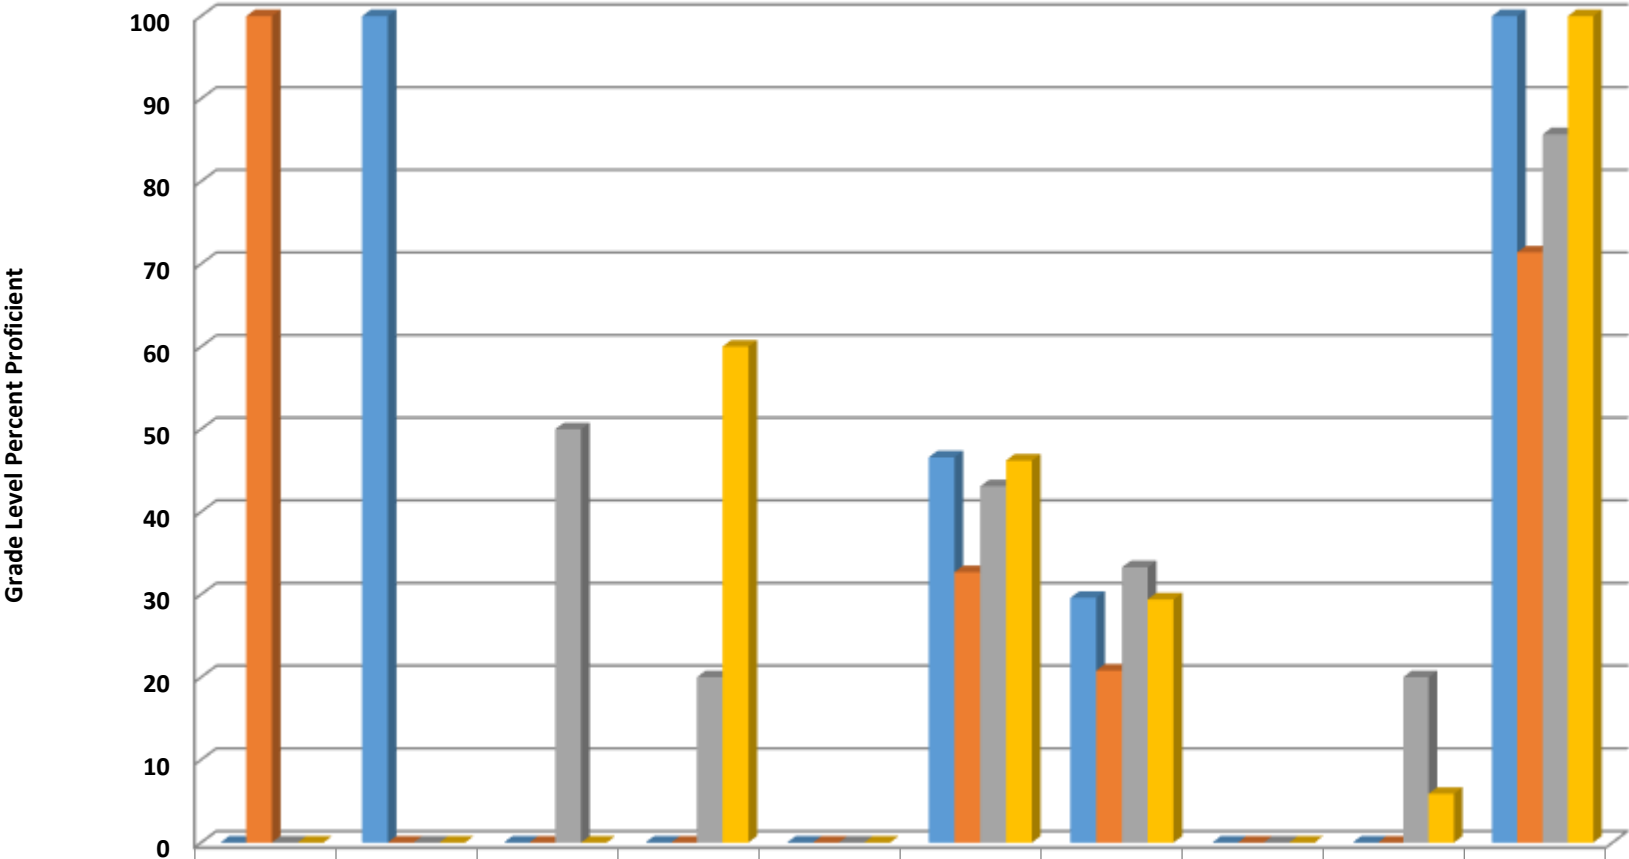

Farmer Elementary Grade 4 Math Percent Proficient by Subgroup

	AMIN	ASIA	BLCK	HISP	MULT	WHITE	EDS	LEP	SWD	AIG
■ 2014 prof pct	0	100	0	0	0	46.6	29.6	0	0	100
■ 2015 prof pct	100	0	0	0	0	32.7	20.8	0	0	71.4
■ 2016 prof pct	0	0	50	20	0	43.1	33.3	0	20	85.7
■ 2017 prof pct	0	0	0	60	0	46.2	29.4	0	5.9	100