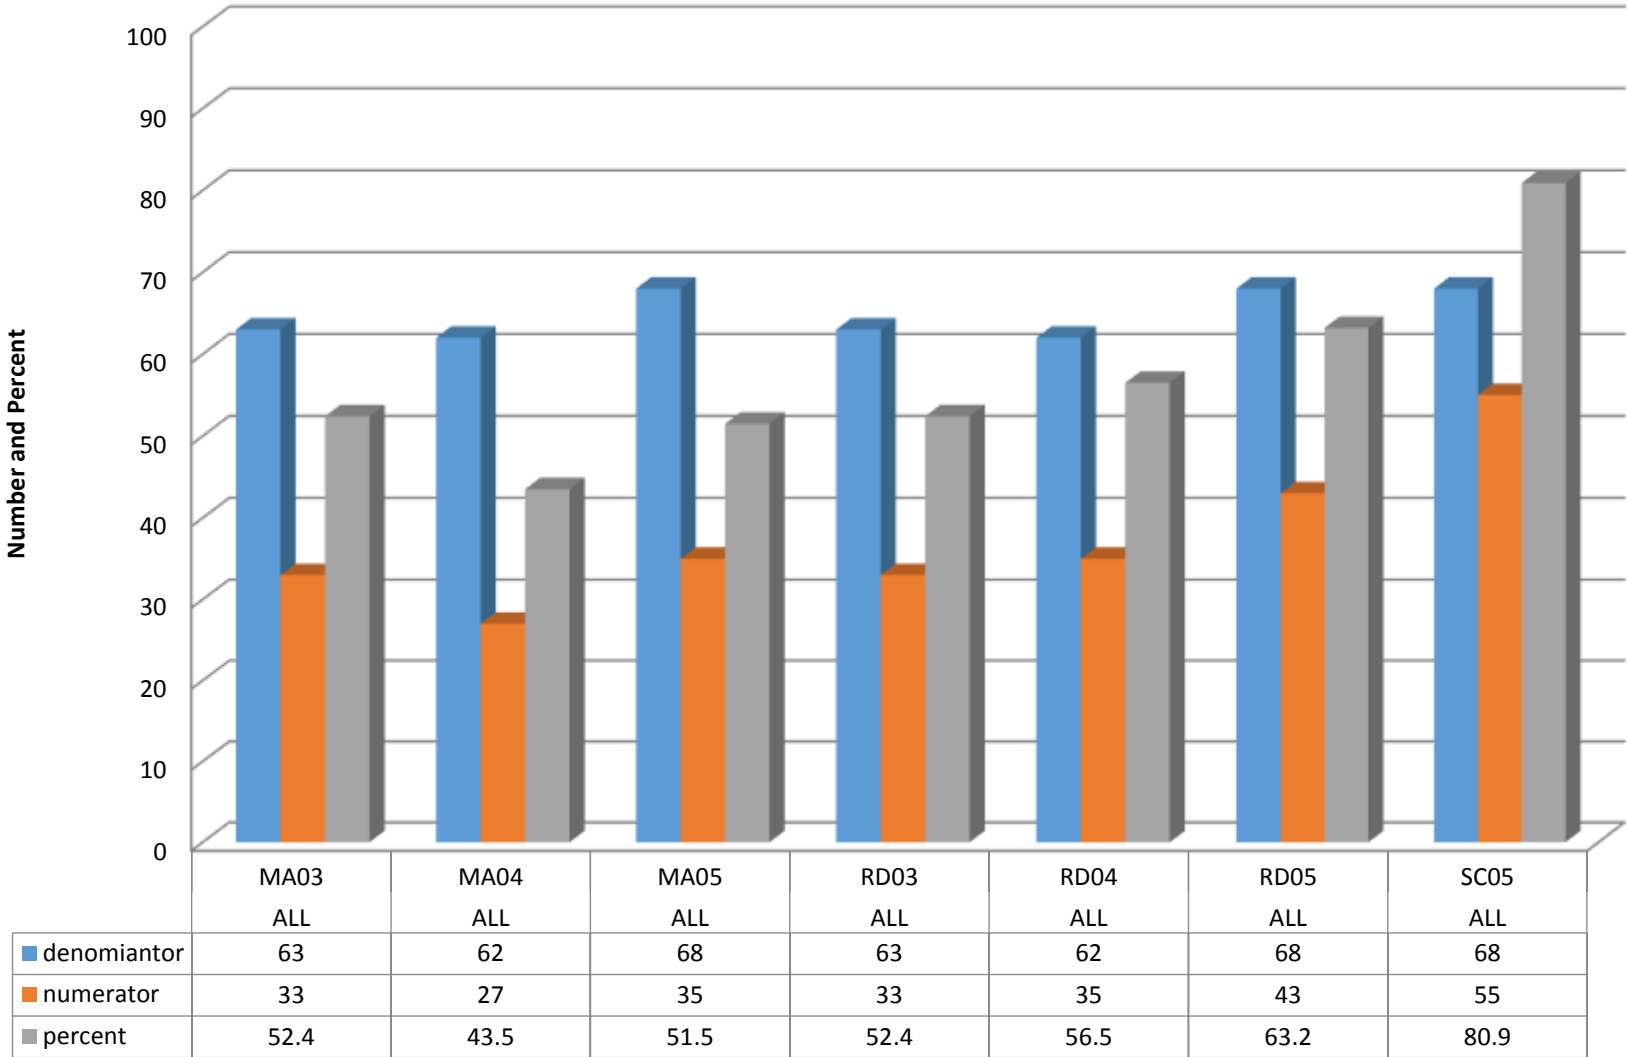

Farmer Elementary 2016-2017 Math, Reading, and Science GLP

Farmer Elementary Grades 3-5 Math Percent Proficient by Subgroups

	AMIN	ASIA	BLCK	HISP	MULT	WHITE	EDS	LEP	SWD	AIG
■ 2014 prof pct	33.3	60	0	50	75	59.2	43.2	0	17.2	100
■ 2015 prof pct	0	66.7	20	50	50	50.9	32.4	33.3	8.8	89.5
■ 2016 prof pct	0	0	20	44.4	50	53.2	43.8	33.3	24.1	92.6
■ 2017 prof pct	0	0	40	35.7	50	51.8	38.5	0	17.6	100