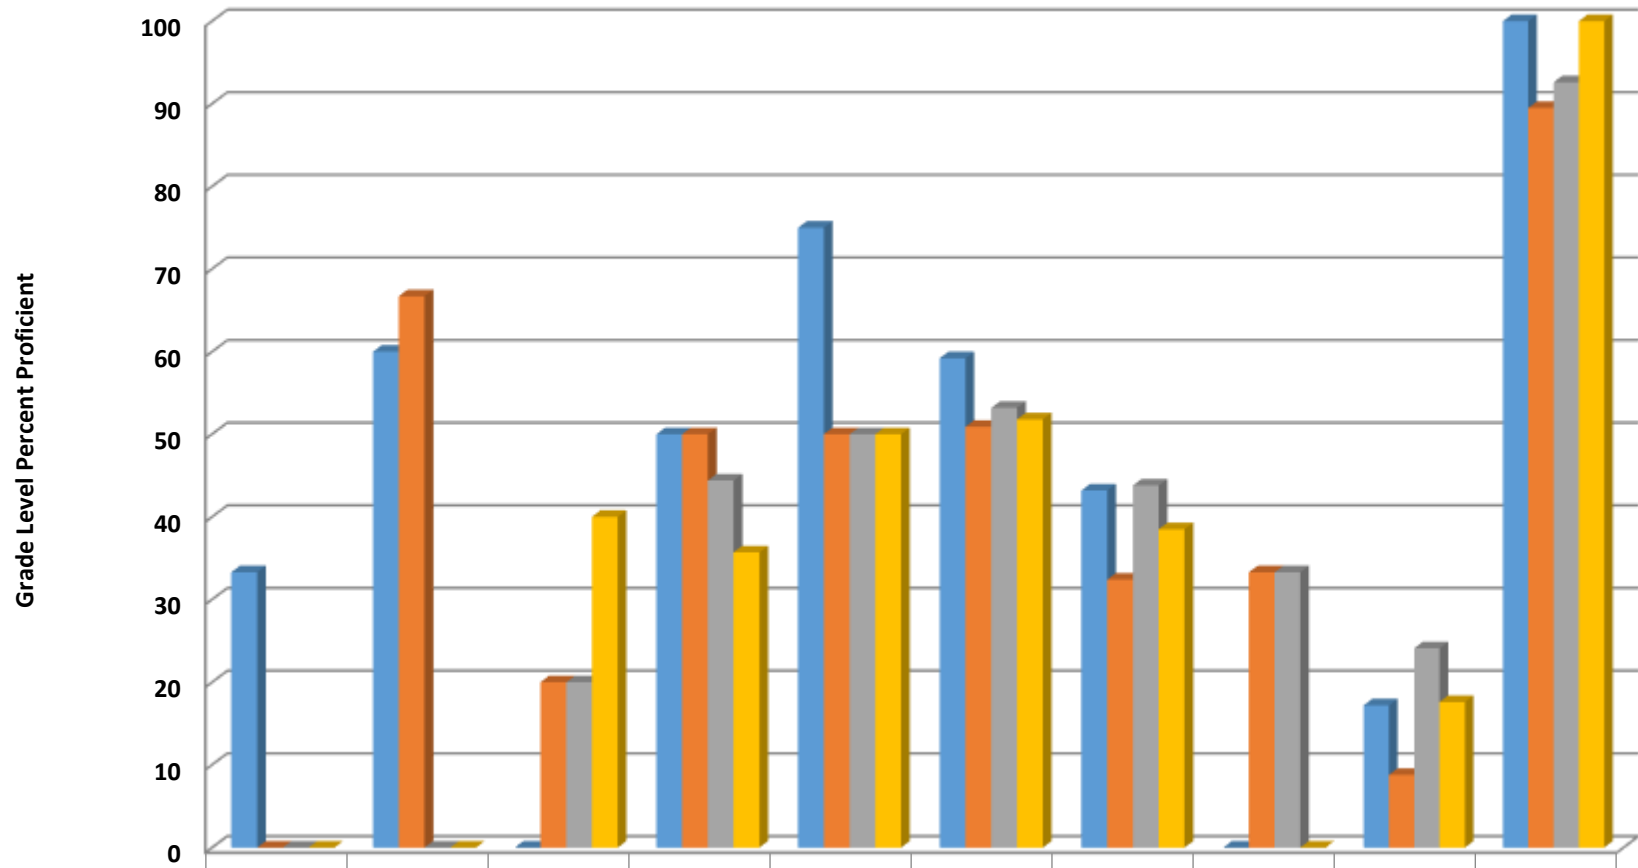

Farmer Elementary 2016-2017 Math, Reading, and Science GLP

Farmer Elementary Grades 3-5 Math Percent Proficient by Subgroups

	AMIN	ASIA	BLCK	HISP	MULT	WHITE	EDS	LEP	SWD	AIG
■ 2014 prof pct	33.3	60	0	50	75	59.2	43.2	0	17.2	100
■ 2015 prof pct	0	66.7	20	50	50	50.9	32.4	33.3	8.8	89.5
■ 2016 prof pct	0	0	20	44.4	50	53.2	43.8	33.3	24.1	92.6
■ 2017 prof pct	0	0	40	35.7	50	51.8	38.5	0	17.6	100