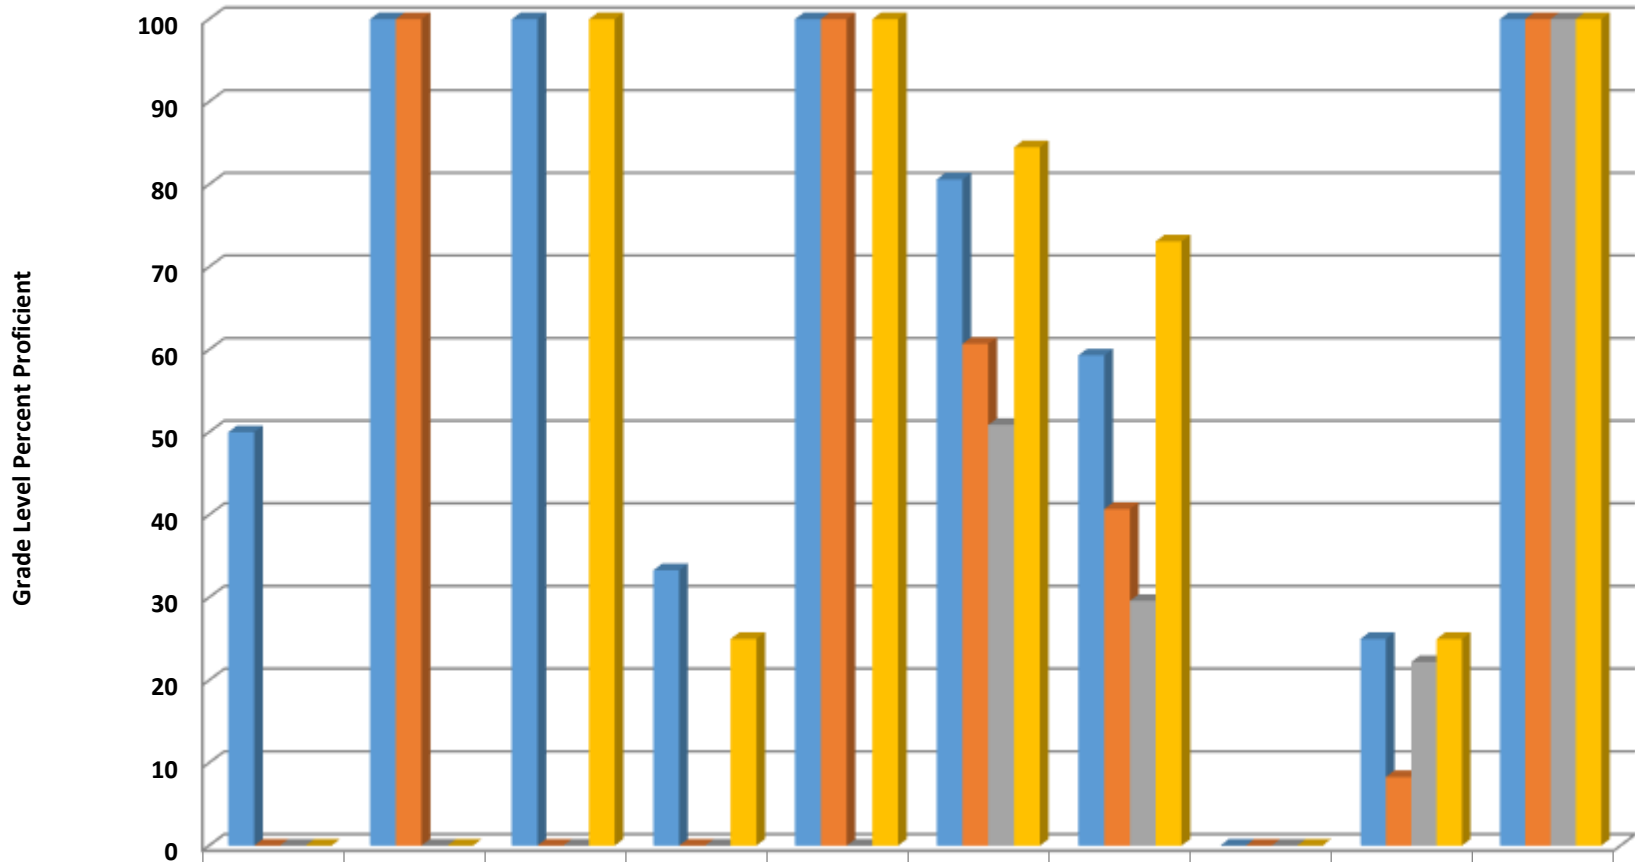

Farmer Elementary Grade 5 Science Percent Proficient by Subgroup

	AMIN	ASIA	BLCK	HISP	MULT	WHITE	EDS	LEP	SWD	AIG
■ 2014 prof pct	50	100	100	33.3	100	80.6	59.3	0	25	100
■ 2015 prof pct	0	100	0	0	100	60.7	40.7	0	8.3	100
■ 2016 prof pct	0	0	0	0	0	50.9	29.6	0	22.2	100
■ 2017 prof pct	0	0	100	25	100	84.5	73.1	0	25	100