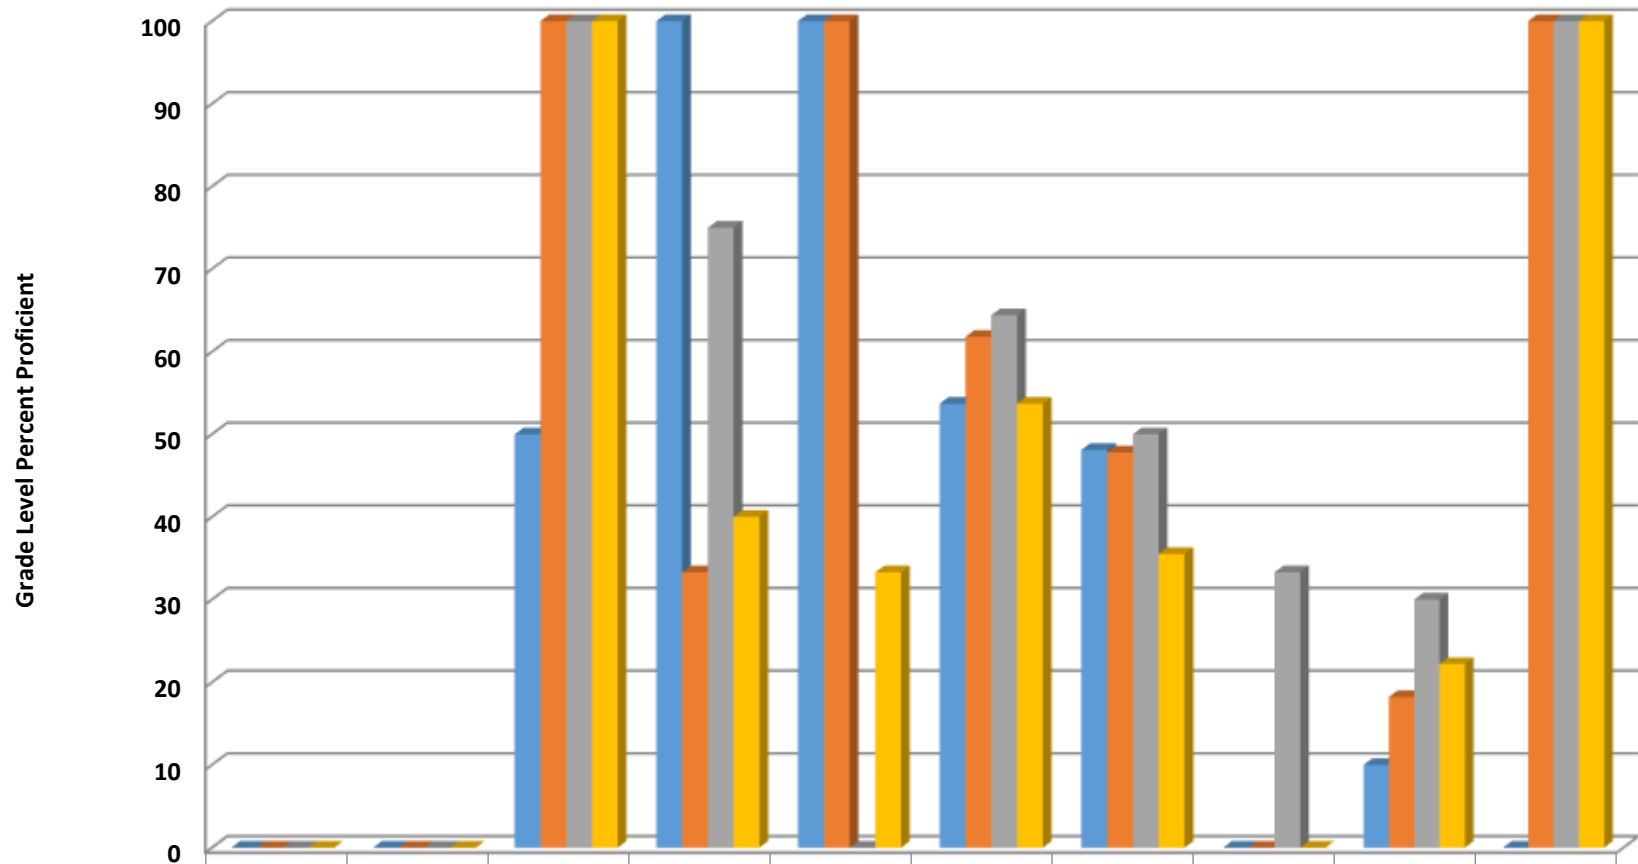

Farmer Elementary Grade 3 Reading Percent Proficient by Subgroups

	AMIN	ASIA	BLCK	HISP	MULT	WHITE	EDS	LEP	SWD	AIG
2014 prof pct	0	0	50	100	100	53.7	48.1	0	10	0
2015 prof pct	0	0	100	33.3	100	61.8	47.8	0	18.2	100
2016 prof pct	0	0	100	75	0	64.4	50	33.3	30	100
2017 prof pct	0	0	100	40	33.3	53.7	35.5	0	22.2	100