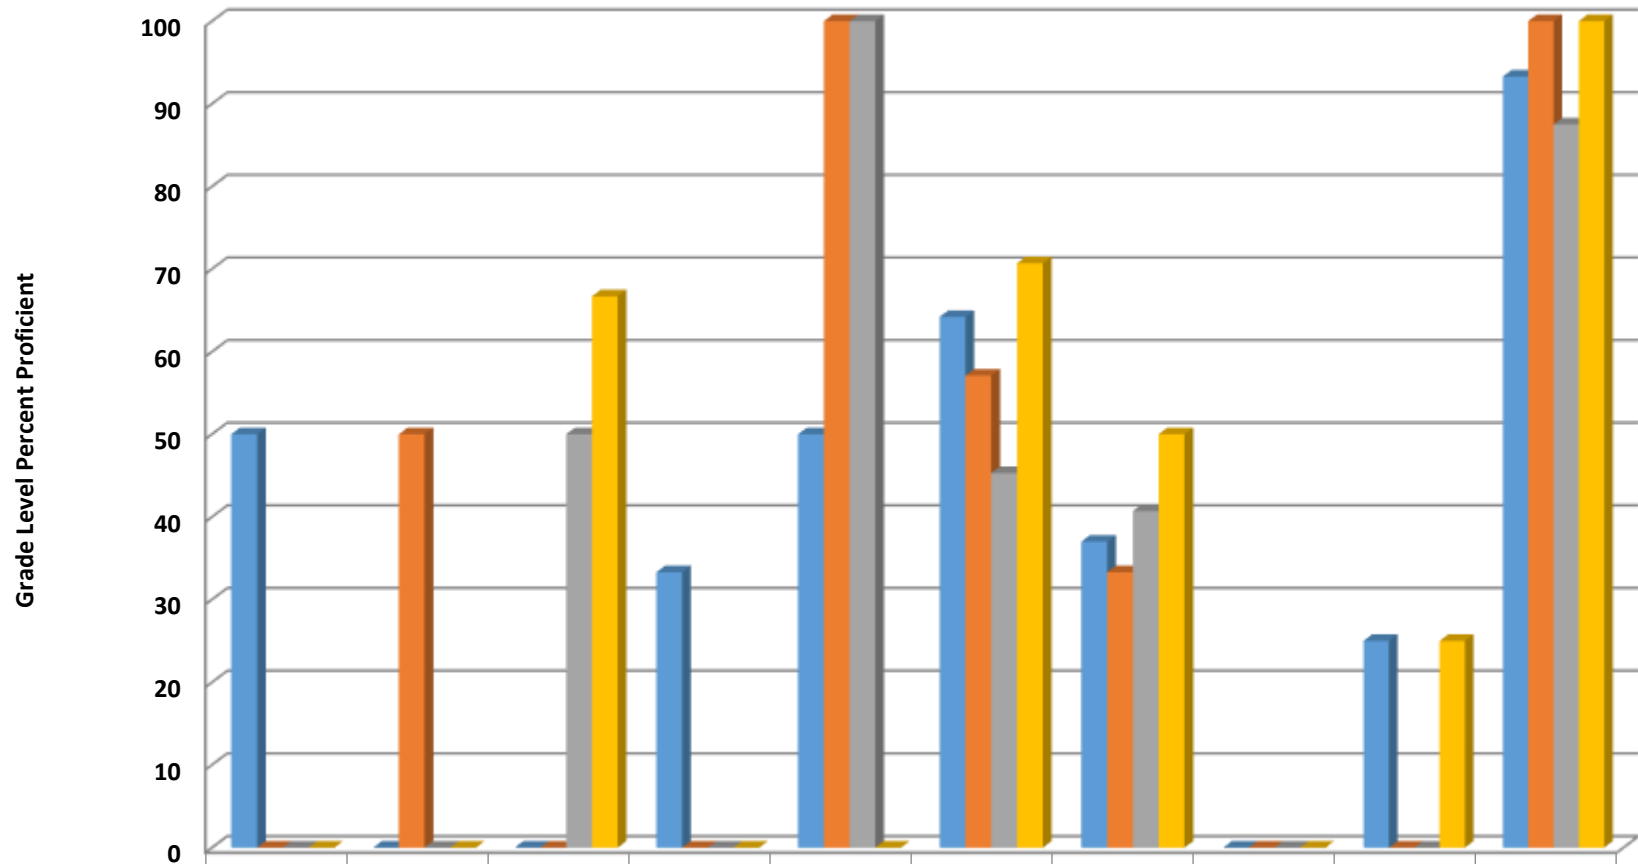

Farmer Elementary Grade 5 Reading Percent Proficient By Subgroups

	AMIN	ASIA	BLCK	HISP	MULT	WHITE	EDS	LEP	SWD	AIG
■ 2014 prof pct	50	0	0	33.3	50	64.2	37	0	25	93.3
■ 2015 prof pct	0	50	0	0	100	57.1	33.3	0	0	100
■ 2016 prof pct	0	0	50	0	100	45.3	40.7	0	0	87.5
■ 2017 prof pct	0	0	66.7	0	0	70.7	50	0	25	100