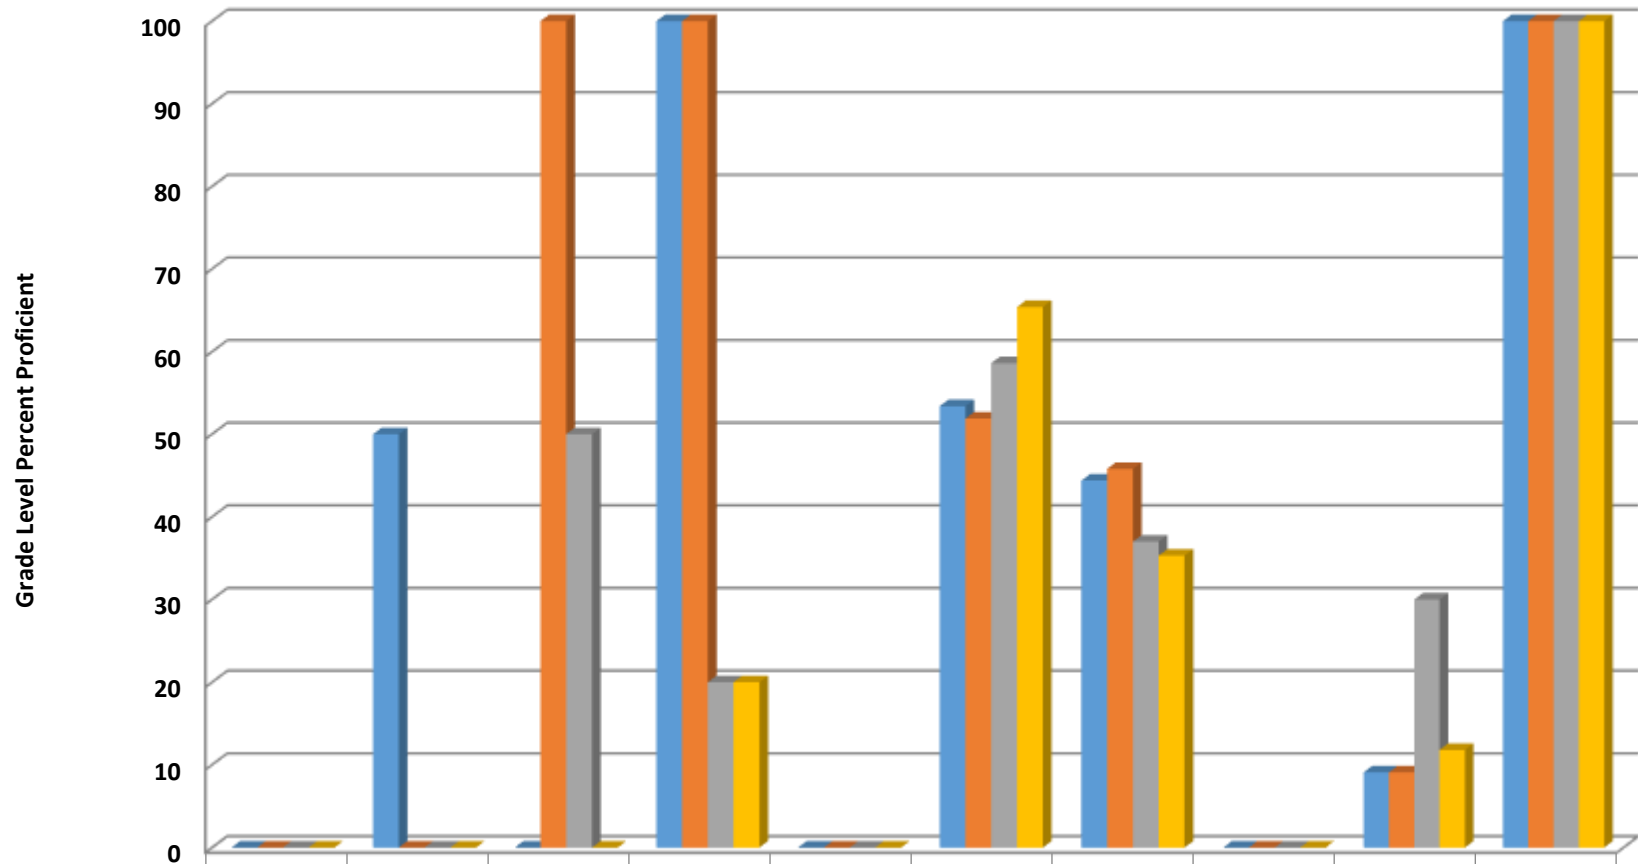

Farmer Elementary Grade 4 Reading Percent Proficient by Subgroups

	AMIN	ASIA	BLCK	HISP	MULT	WHITE	EDS	LEP	SWD	AIG
2014 prof pct	0	50	0	100	0	53.4	44.4	0	9.1	100
2015 prof pct	0	0	100	100	0	51.9	45.8	0	9.1	100
2016 prof pct	0	0	50	20	0	58.6	37	0	30	100
2017 prof pct	0	0	0	20	0	65.4	35.3	0	11.8	100