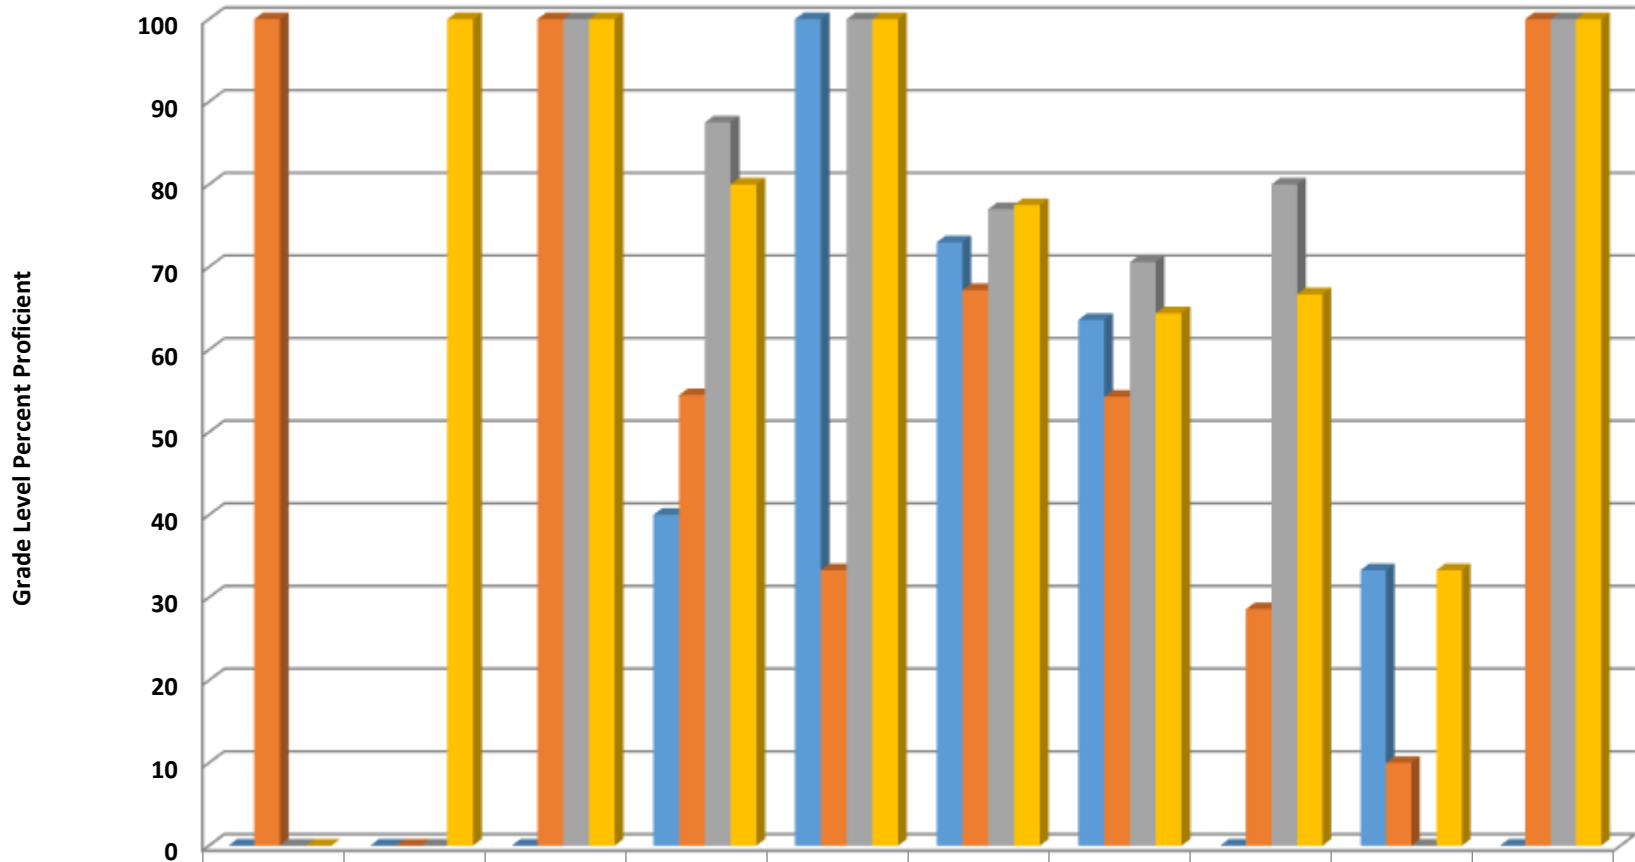

Grays Chapel Elementary Grade 3 Math Percent Proficient by Subgroups

	AMIN	ASIA	BLCK	HISP	MULT	WHTE	EDS	LEP	SWD	AIG
■ 2014 prof pct	0	0	0	40	100	73	63.6	0	33.3	0
■ 2015 prof pct	100	0	100	54.5	33.3	67.2	54.3	28.6	10	100
■ 2016 prof pct	0	0	100	87.5	100	77	70.6	80	0	100
■ 2017 prof pct	0	100	100	80	100	77.5	64.4	66.7	33.3	100