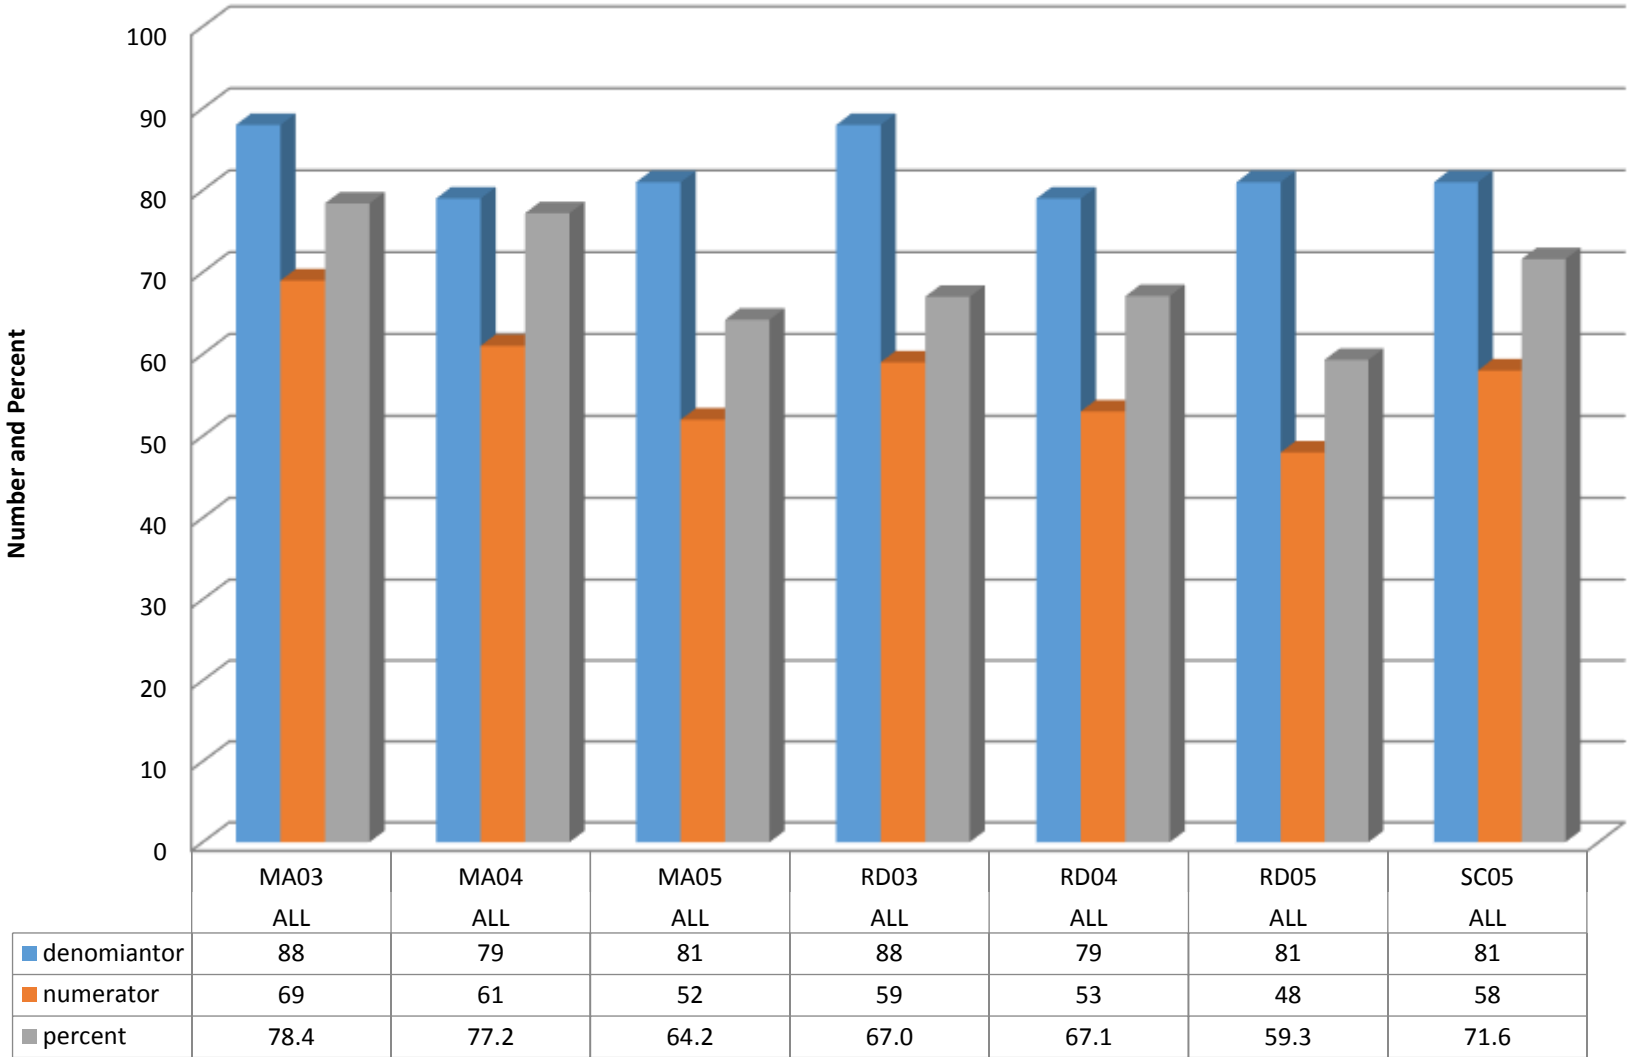

Gray's Chapel Elementary 2016-2017 Math, Reading, and Science GLP

Grays Chapel Elementary Grades 3-5 Math Percent Proficient by Subgroups

	AMIN	ASIA	BLCK	HISP	MULT	WHITE	EDS	LEP	SWD	AIG
■ 2014 prof pct	100	0	0	53.8	57.1	71.4	61.9	16.7	26.3	100
■ 2015 prof pct	100	0	100	50	53.8	66	57	20	5.6	100
■ 2016 prof pct	100	0	100	59.3	75	70.2	62.2	66.7	11.1	100
■ 2017 prof pct	0	100	75	69.2	57.1	74.3	63.5	50	25	100