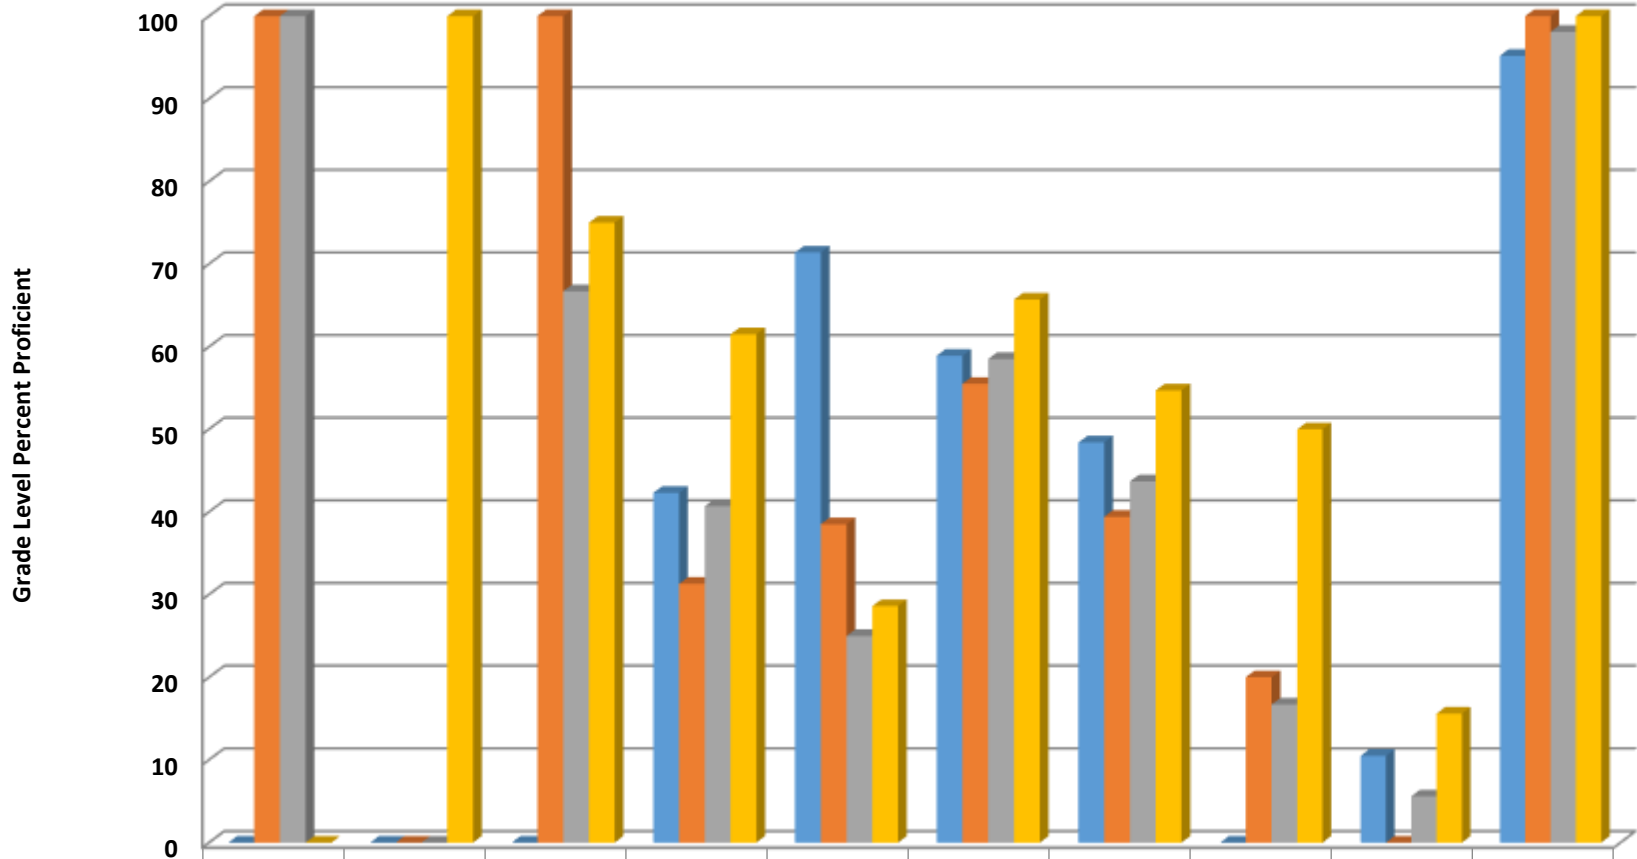

Grays Chapel Elementary Grades 3-5 Reading Percent Proficient by Subgroups

	AMIN	ASIA	BLCK	HISP	MULT	WHITE	EDS	LEP	SWD	AIG
■ 2014 prof pct	0	0	0	42.3	71.4	58.9	48.4	0	10.5	95.2
■ 2015 prof pct	100	0	100	31.3	38.5	55.5	39.4	20	0	100
■ 2016 prof pct	100	0	66.7	40.7	25	58.5	43.7	16.7	5.6	98.1
■ 2017 prof pct	0	100	75	61.5	28.6	65.7	54.7	50	15.6	100