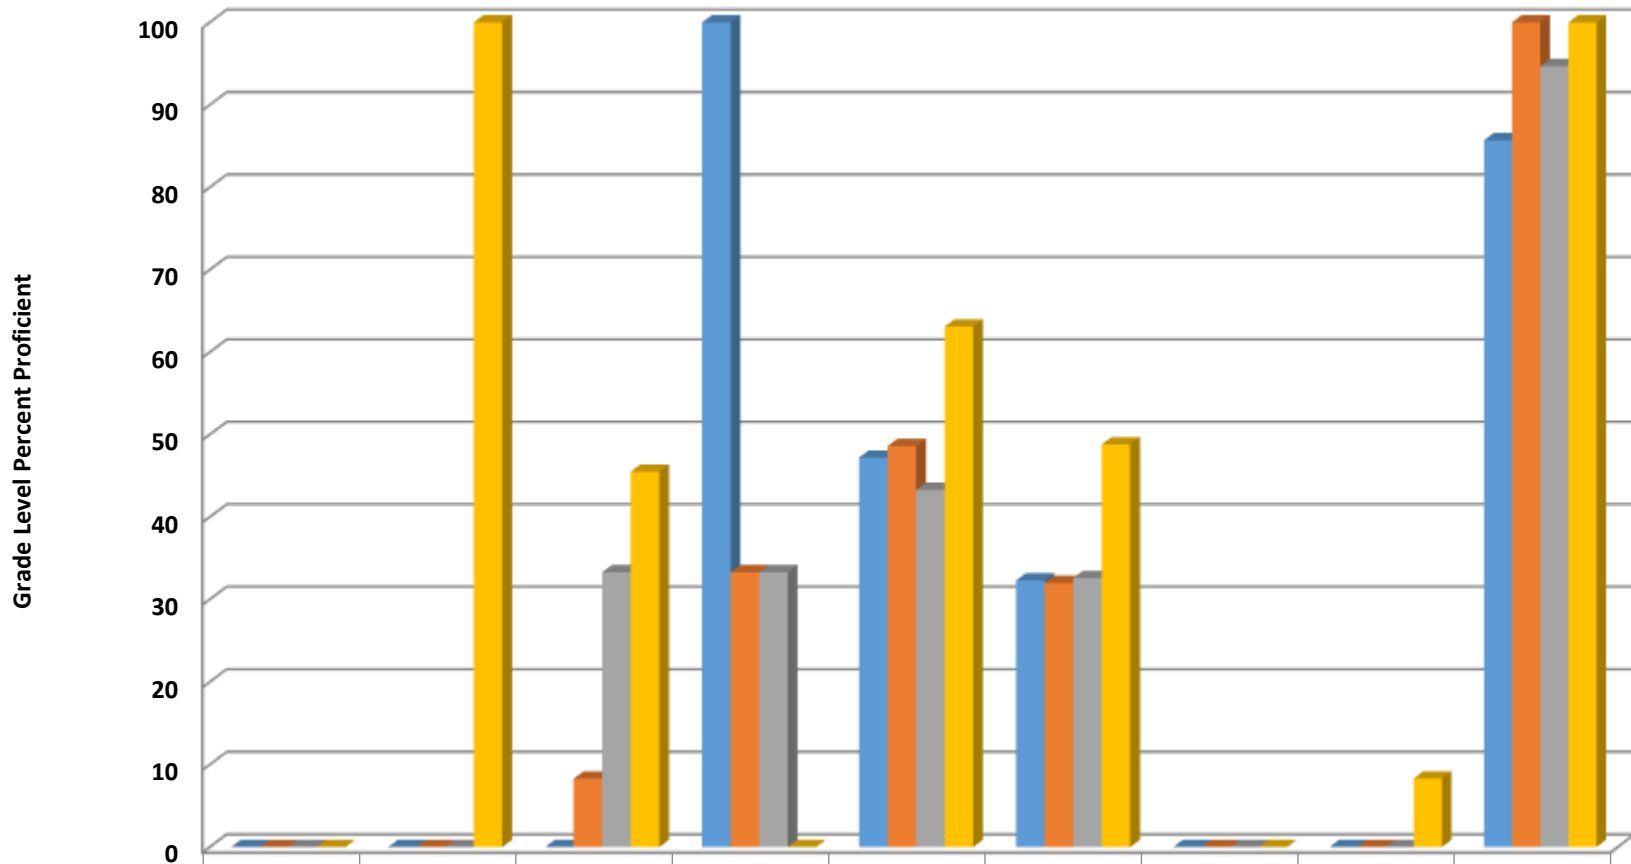

Grays Chapel Elementary Grade 5 Reading Percent Proficient by Subgroups

	AMIN	BLCK	HISP	MULT	WHITE	EDS	LEP	SWD	AIG
■ 2014 prof pct	0	0	0	100	47.2	32.3	0	0	85.7
■ 2015 prof pct	0	0	8.3	33.3	48.6	32	0	0	100
■ 2016 prof pct	0	0	33.3	33.3	43.3	32.6	0	0	94.7
■ 2017 prof pct	0	100	45.5	0	63.1	48.8	0	8.3	100