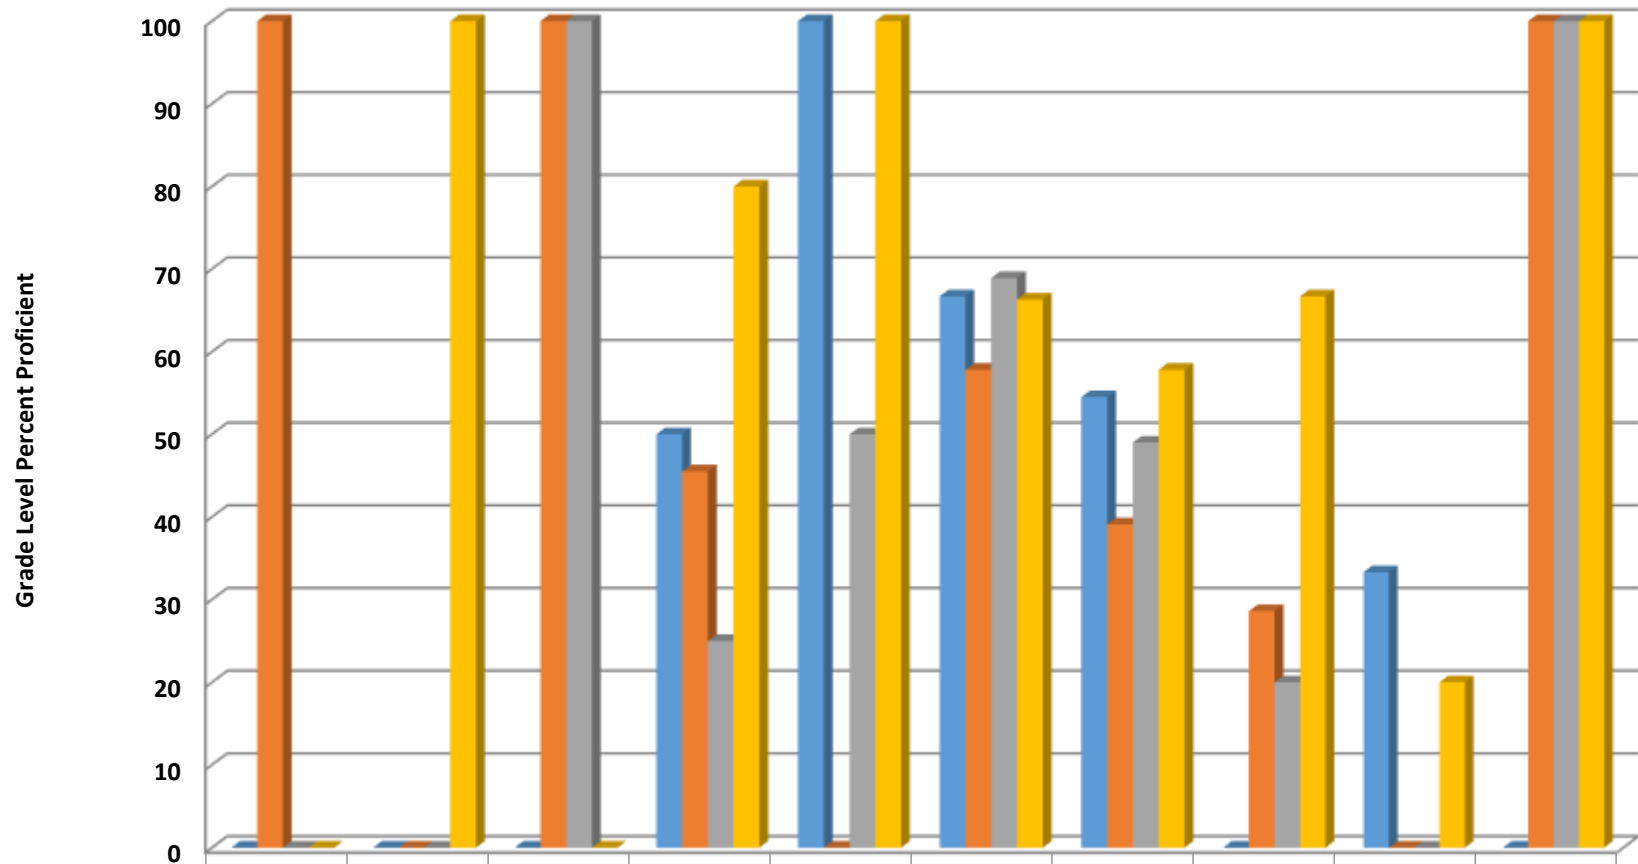

Grays Chapel Elementary Grade 3 Reading Percent Proficient by Subgroups

	AMIN	ASIA	BLCK	HISP	MULT	WHITE	EDS	LEP	SWD	AIG
■ 2014 prof pct	0	0	0	50	100	66.7	54.5	0	33.3	0
■ 2015 prof pct	100	0	100	45.5	0	57.8	39.1	28.6	0	100
■ 2016 prof pct	0	0	100	25	50	68.9	49	20	0	100
■ 2017 prof pct	0	100	0	80	100	66.3	57.8	66.7	20	100