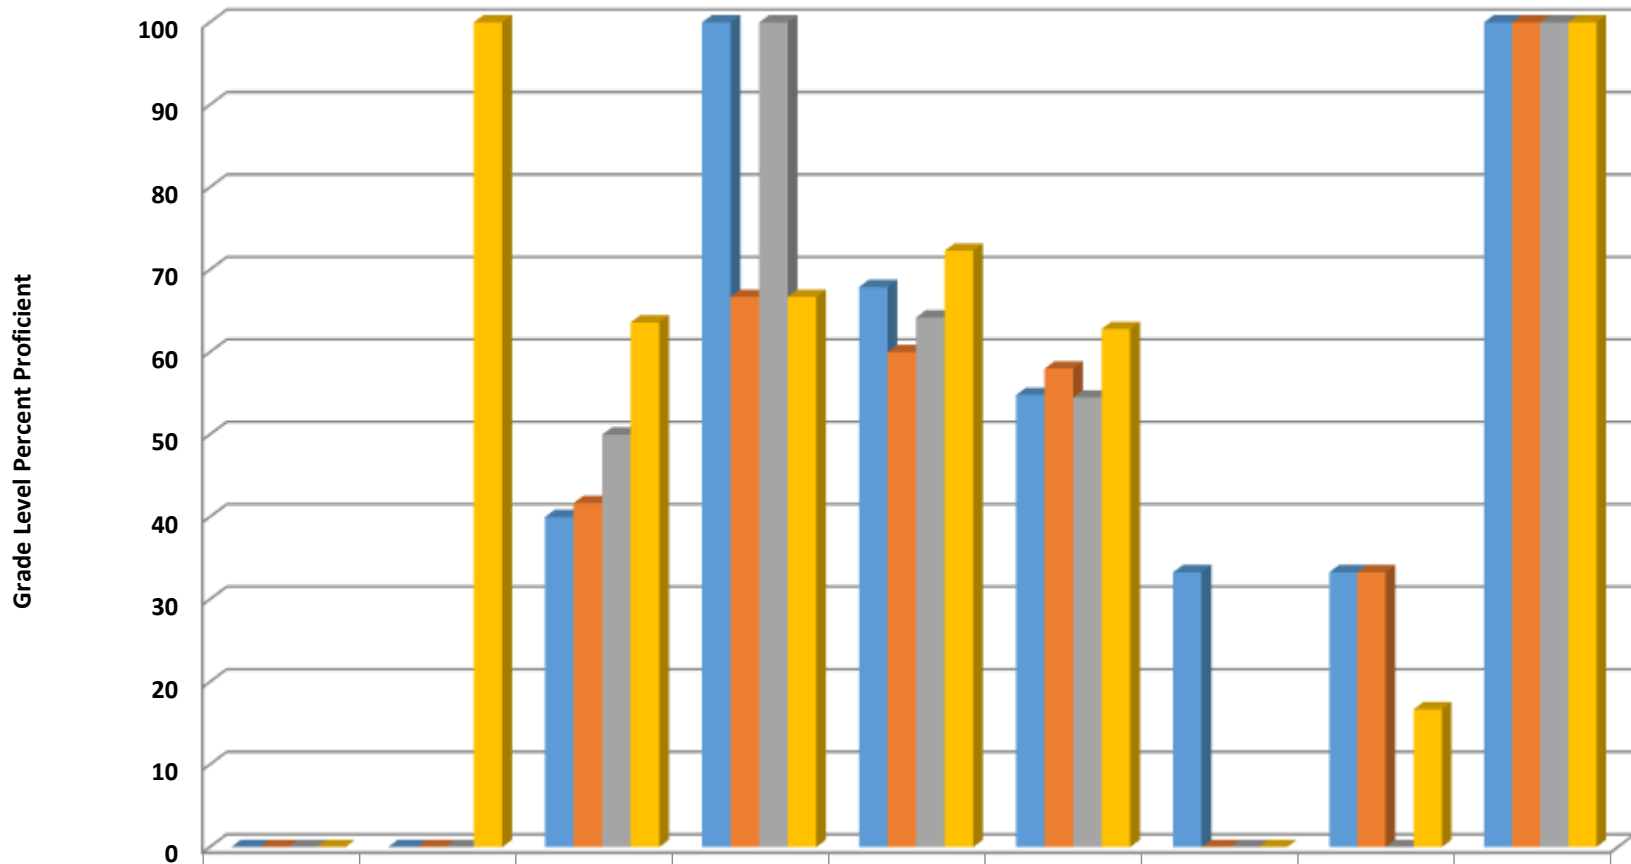

Grays Chapel Elementary Grade 5 Science Percent Proficient by Subgroups

	AMIN	BLCK	HISP	MULT	WHT	EDS	LEP	SWD	AIG
■ 2014 prof pct	0	0	40	100	67.9	54.8	33.3	33.3	100
■ 2015 prof pct	0	0	41.7	66.7	60	58	0	33.3	100
■ 2016 prof pct	0	0	50	100	64.2	54.5	0	0	100
■ 2017 prof pct	0	100	63.6	66.7	72.3	62.8	0	16.7	100