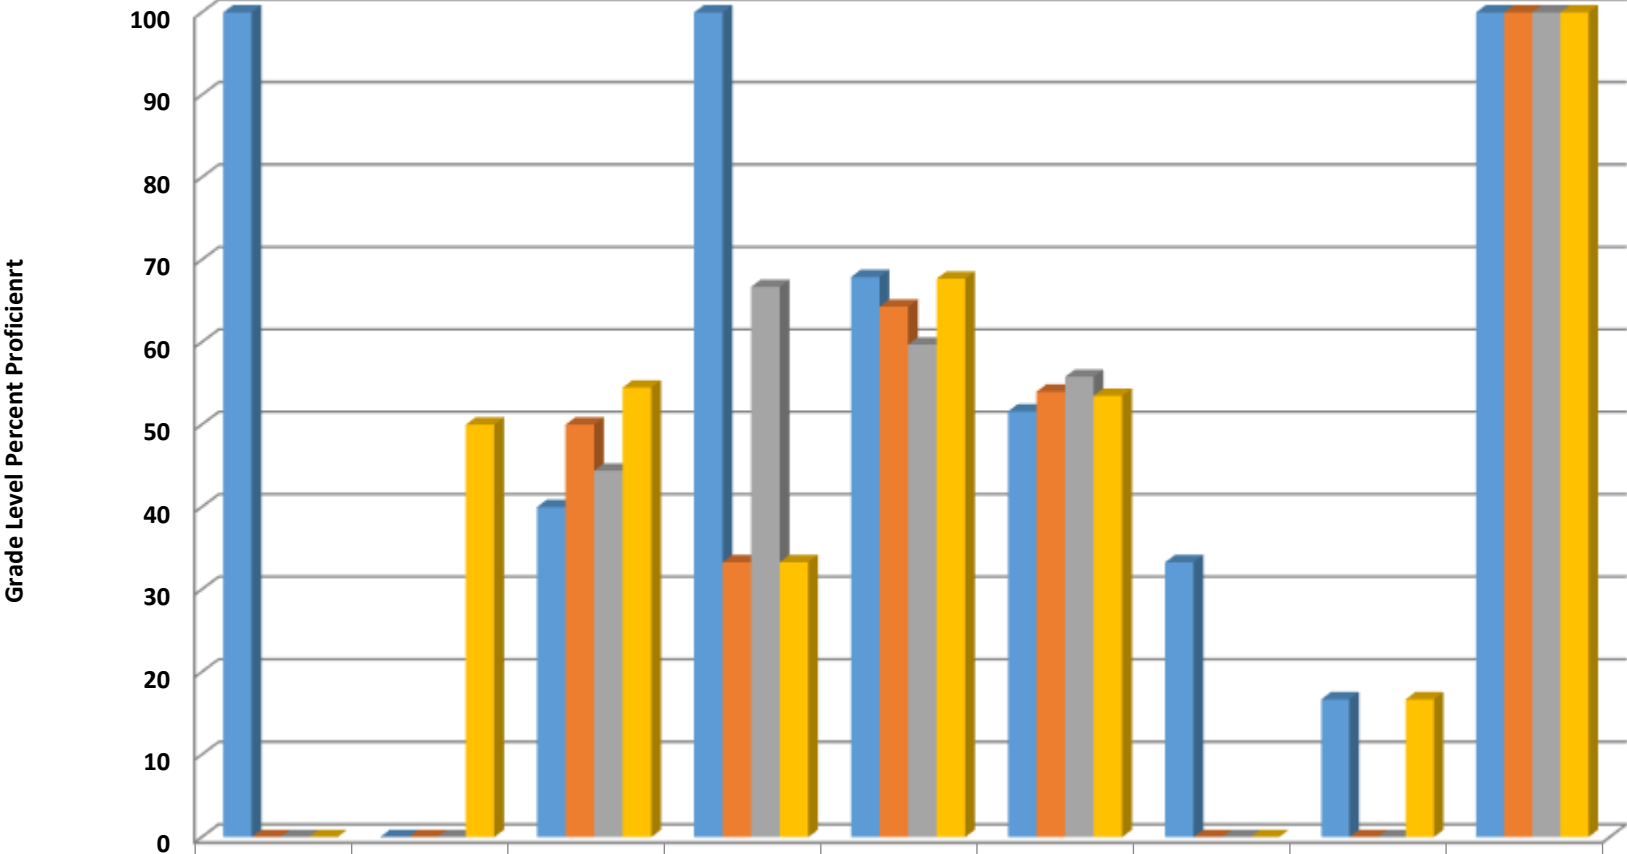

Grays Chapel Elementary Grade 5 Math Percent Proficient by Subgroup

	AMIN	BLCK	HISP	MULT	WHITE	EDS	LEP	SWD	AIG
■ 2014 prof pct	100	0	40	100	67.9	51.6	33.3	16.7	100
■ 2015 prof pct	0	0	50	33.3	64.3	54	0	0	100
■ 2016 prof pct	0	0	44.4	66.7	59.7	55.8	0	0	100
■ 2017 prof pct	0	50	54.5	33.3	67.7	53.5	0	16.7	100