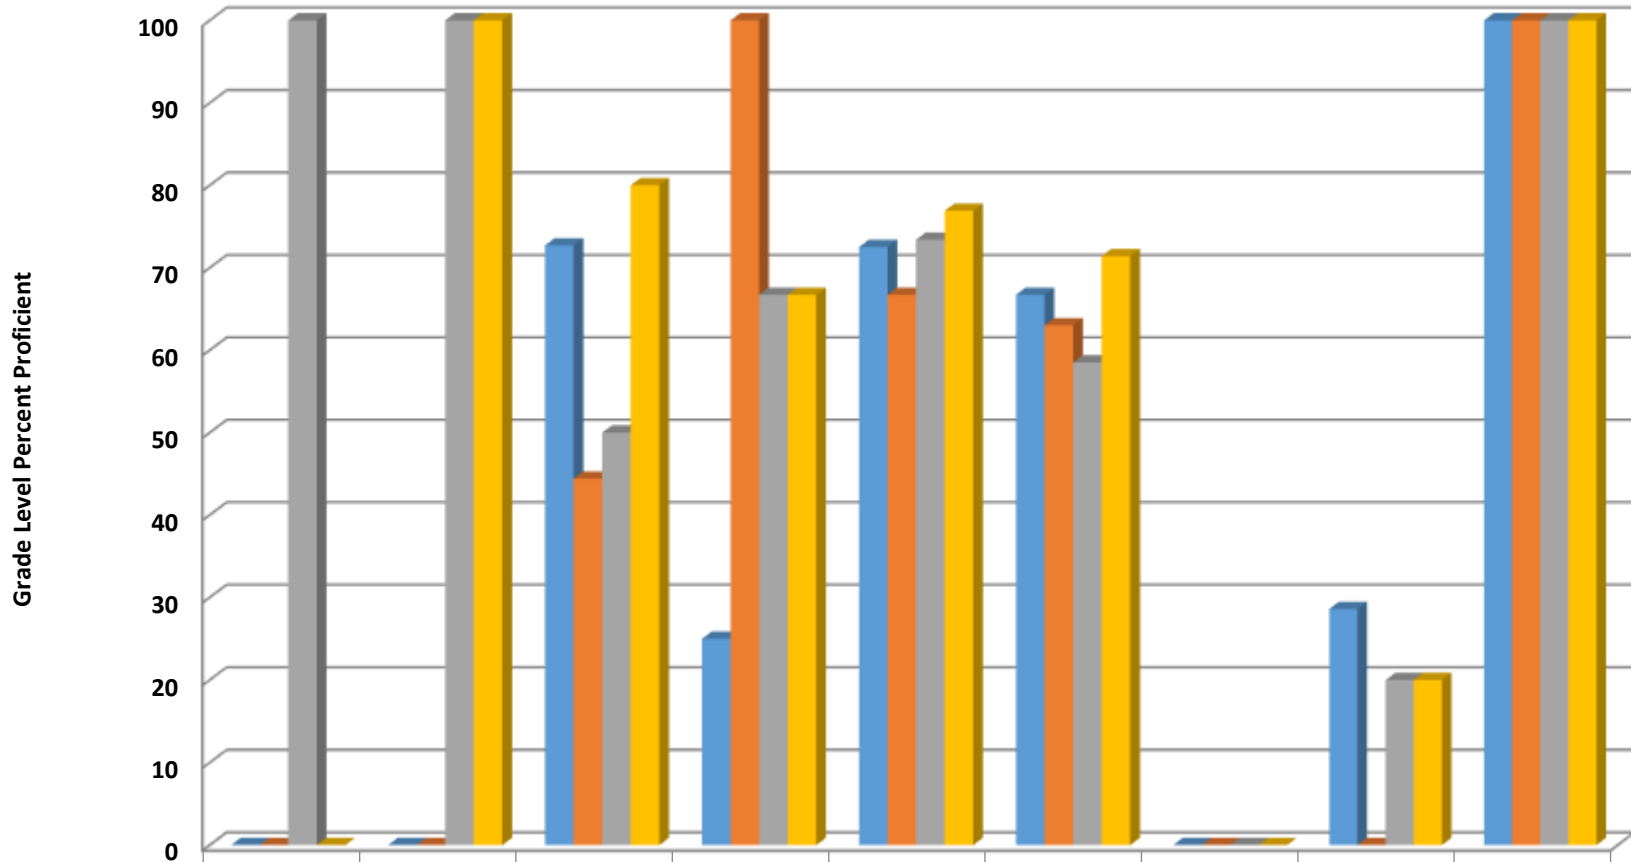

Grays Chapel Elementary Grade 4 Math Percent Proficient by Subgroups

	AMIN	BLCK	HISP	MULT	WHITE	EDS	LEP	SWD	AIG
2014 prof pct	0	0	72.7	25	72.5	66.7	0	28.6	100
2015 prof pct	0	0	44.4	100	66.7	63	0	0	100
2016 prof pct	100	100	50	66.7	73.4	58.5	0	20	100
2017 prof pct	0	100	80	66.7	76.9	71.4	0	20	100