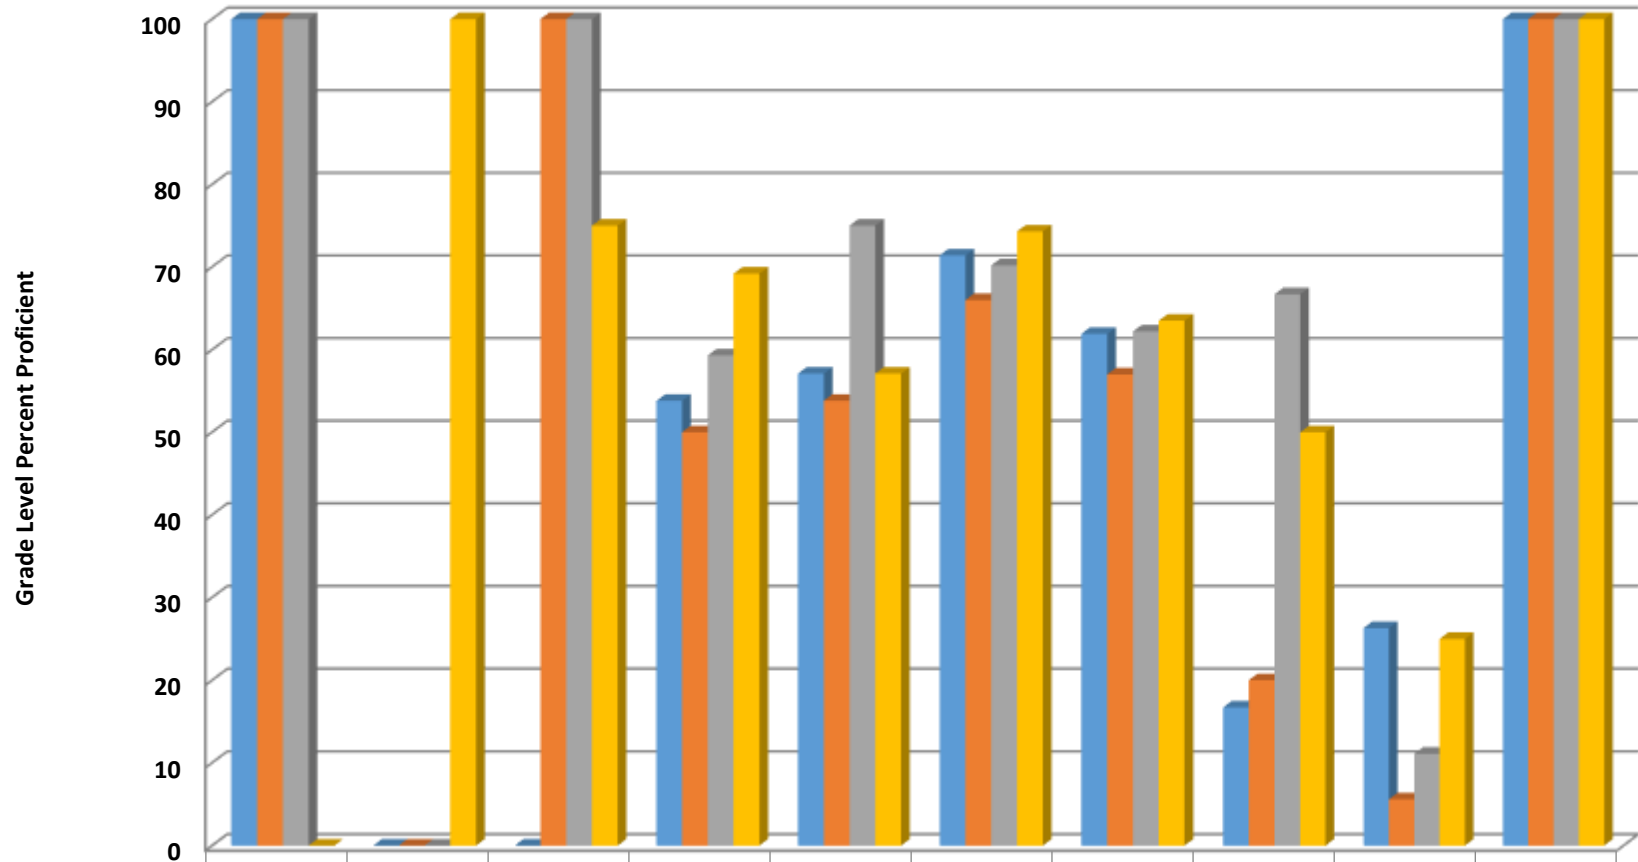

Gray's Chapel Elementary 2016-2017 Math, Reading, and Science GLP

Grays Chapel Elementary Grades 3-5 Math Percent Proficient by Subgroups

	AMIN	ASIA	BLCK	HISP	MULT	WHITE	EDS	LEP	SWD	AIG
■ 2014 prof pct	100	0	0	53.8	57.1	71.4	61.9	16.7	26.3	100
■ 2015 prof pct	100	0	100	50	53.8	66	57	20	5.6	100
■ 2016 prof pct	100	0	100	59.3	75	70.2	62.2	66.7	11.1	100
■ 2017 prof pct	0	100	75	69.2	57.1	74.3	63.5	50	25	100