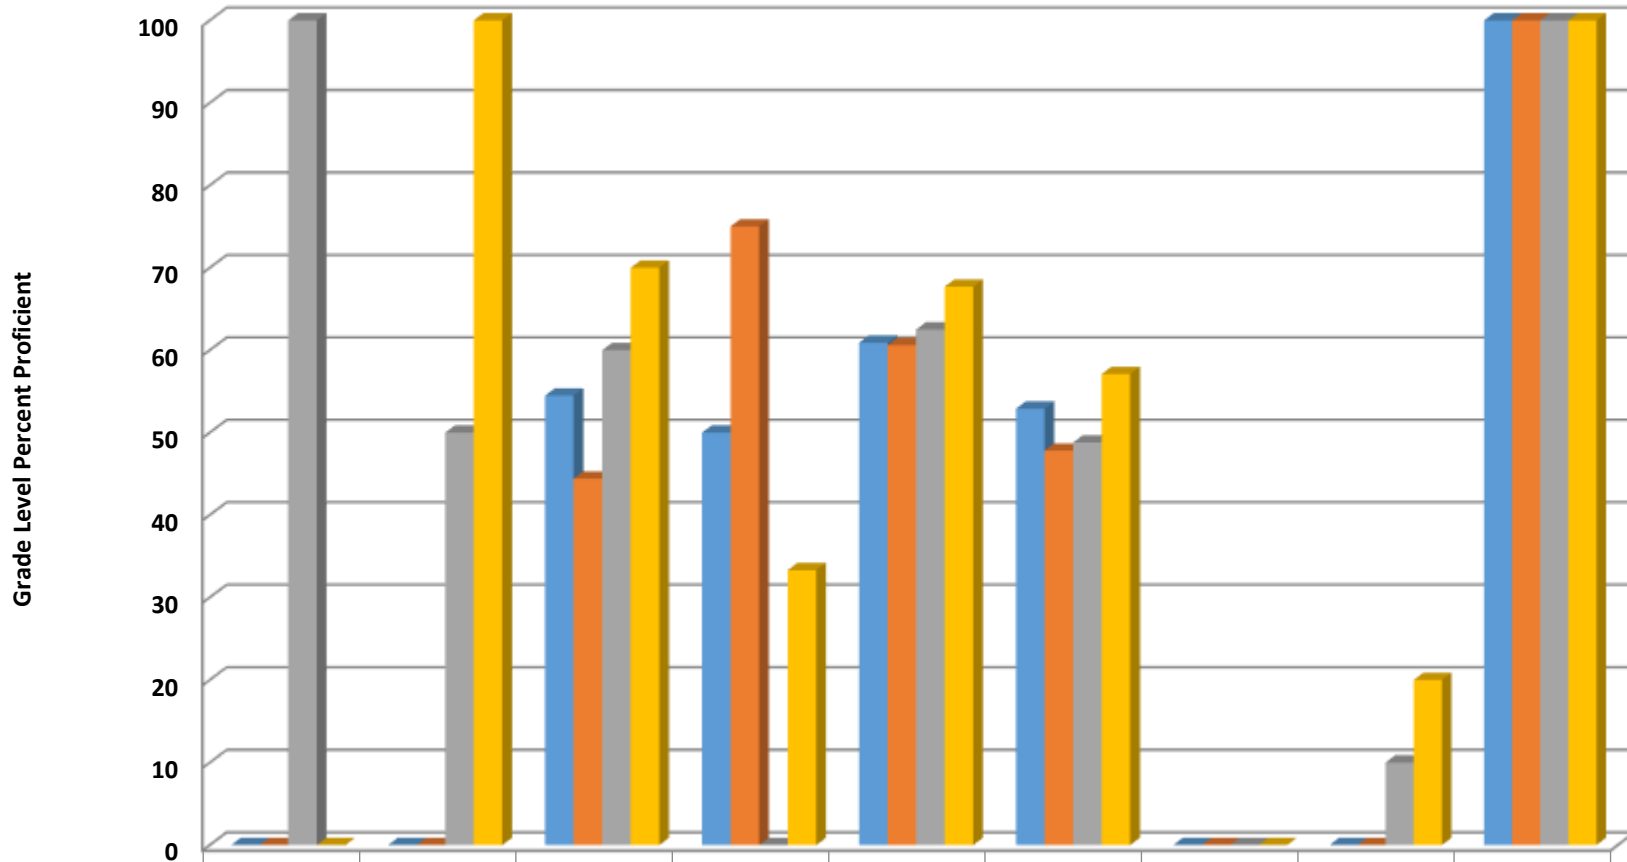

Grays Chapel Elementary Grade 4 Reading Percent Proficient by Subgroups

	AMIN	BLCK	HISP	MULT	WHITE	EDS	LEP	SWD	AIG
■ 2014 prof pct	0	0	54.5	50	60.9	52.9	0	0	100
■ 2015 prof pct	0	0	44.4	75	60.6	47.8	0	0	100
■ 2016 prof pct	100	50	60	0	62.5	48.8	0	10	100
■ 2017 prof pct	0	100	70	33.3	67.7	57.1	0	20	100