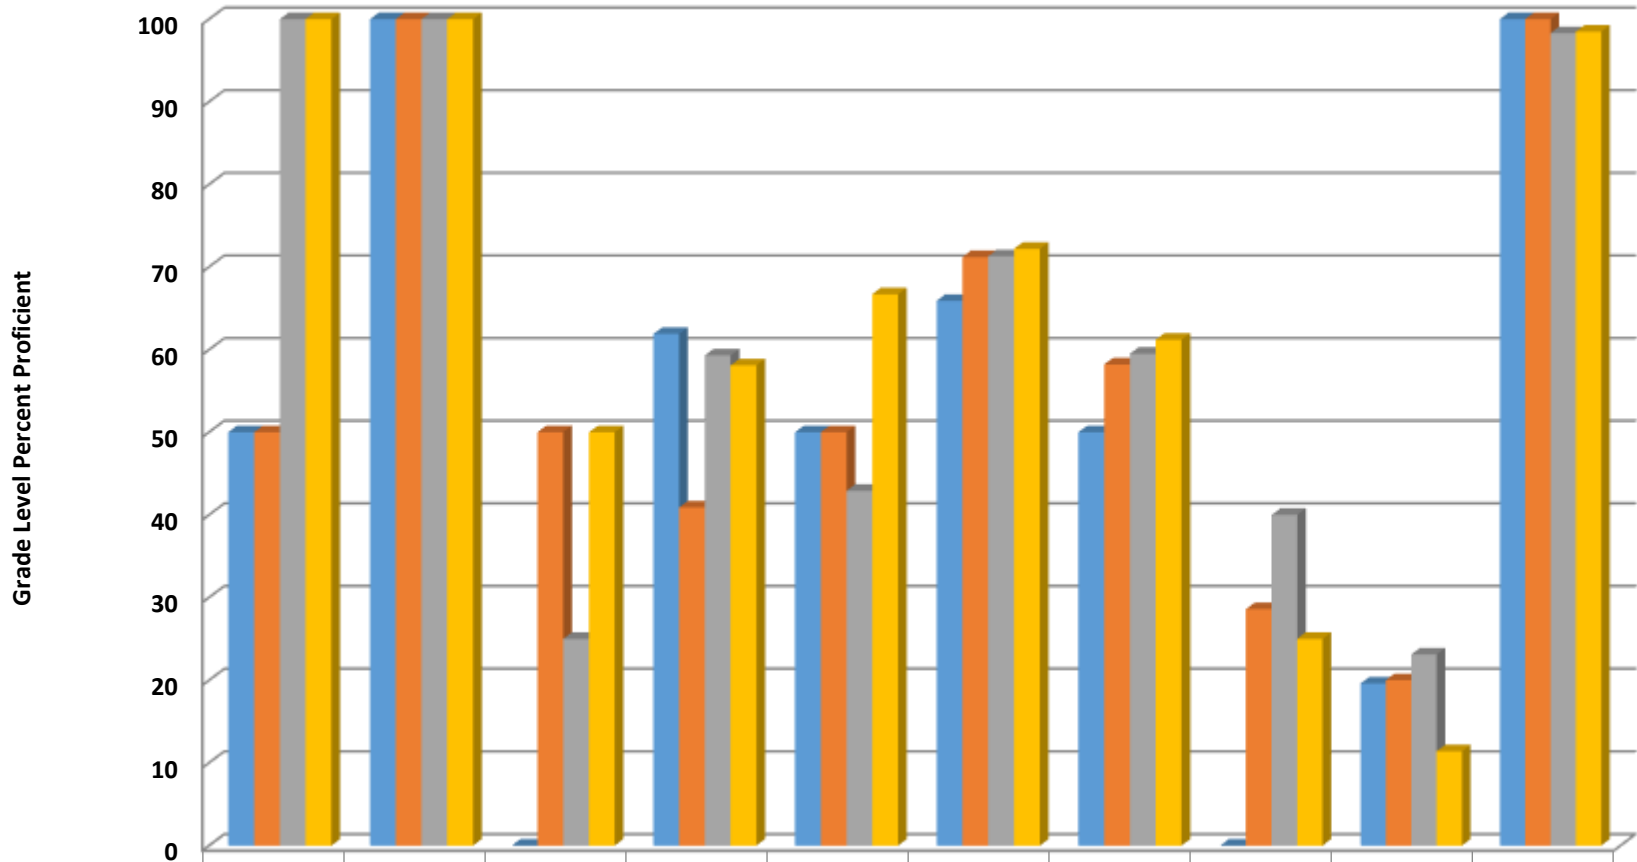

Hopewell Elementary Grades 3-5 Reading Percent Proficient by Subgroups

	AMIN	ASIA	BLCK	HISP	MULT	WHITE	EDS	LEP	SWD	AIG
2014 prof pct	50	100	0	61.9	50	65.9	50	0	19.6	100
2015 prof pct	50	100	50	40.9	50	71.2	58.2	28.6	20	100
2016 prof pct	100	100	25	59.3	42.9	71.3	59.5	40	23.1	98.3
2017 prof pct	100	100	50	58.1	66.7	72.2	61.2	25	11.4	98.5