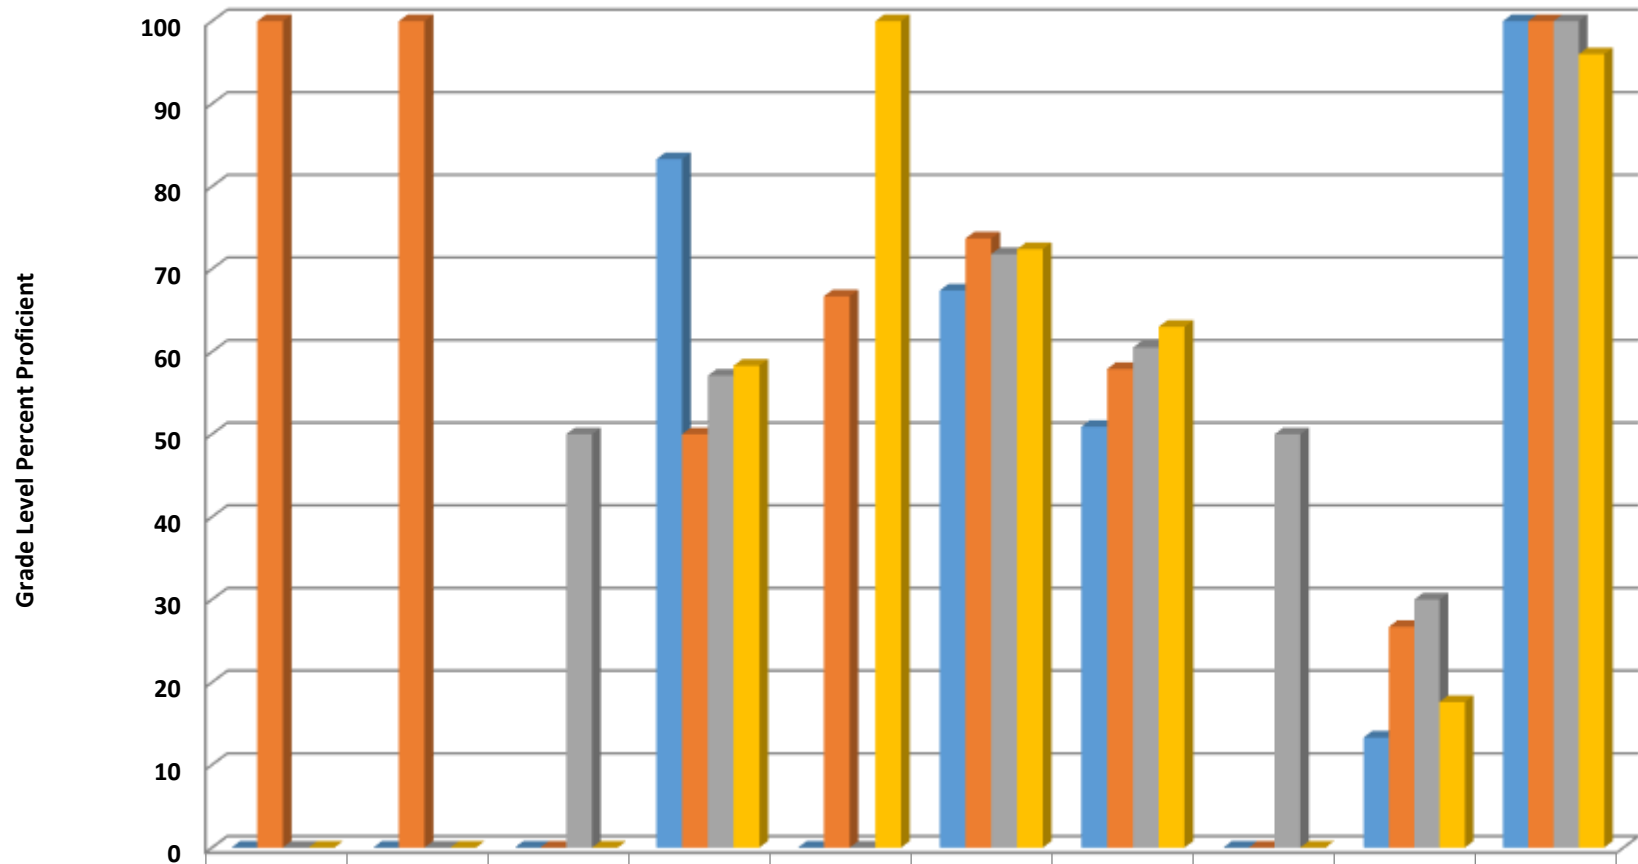

Hopewell Elementary Grade 4 Reading Percent Proficient by Subgroups

	AMIN	ASIA	BLCK	HISP	MULT	WHITE	EDS	LEP	SWD	AIG
■ 2014 prof pct	0	0	0	83.3	0	67.4	50.9	0	13.3	100
■ 2015 prof pct	100	100	0	50	66.7	73.7	57.9	0	26.7	100
■ 2016 prof pct	0	0	50	57.1	0	71.8	60.5	50	30	100
■ 2017 prof pct	0	0	0	58.3	100	72.4	63	0	17.6	96