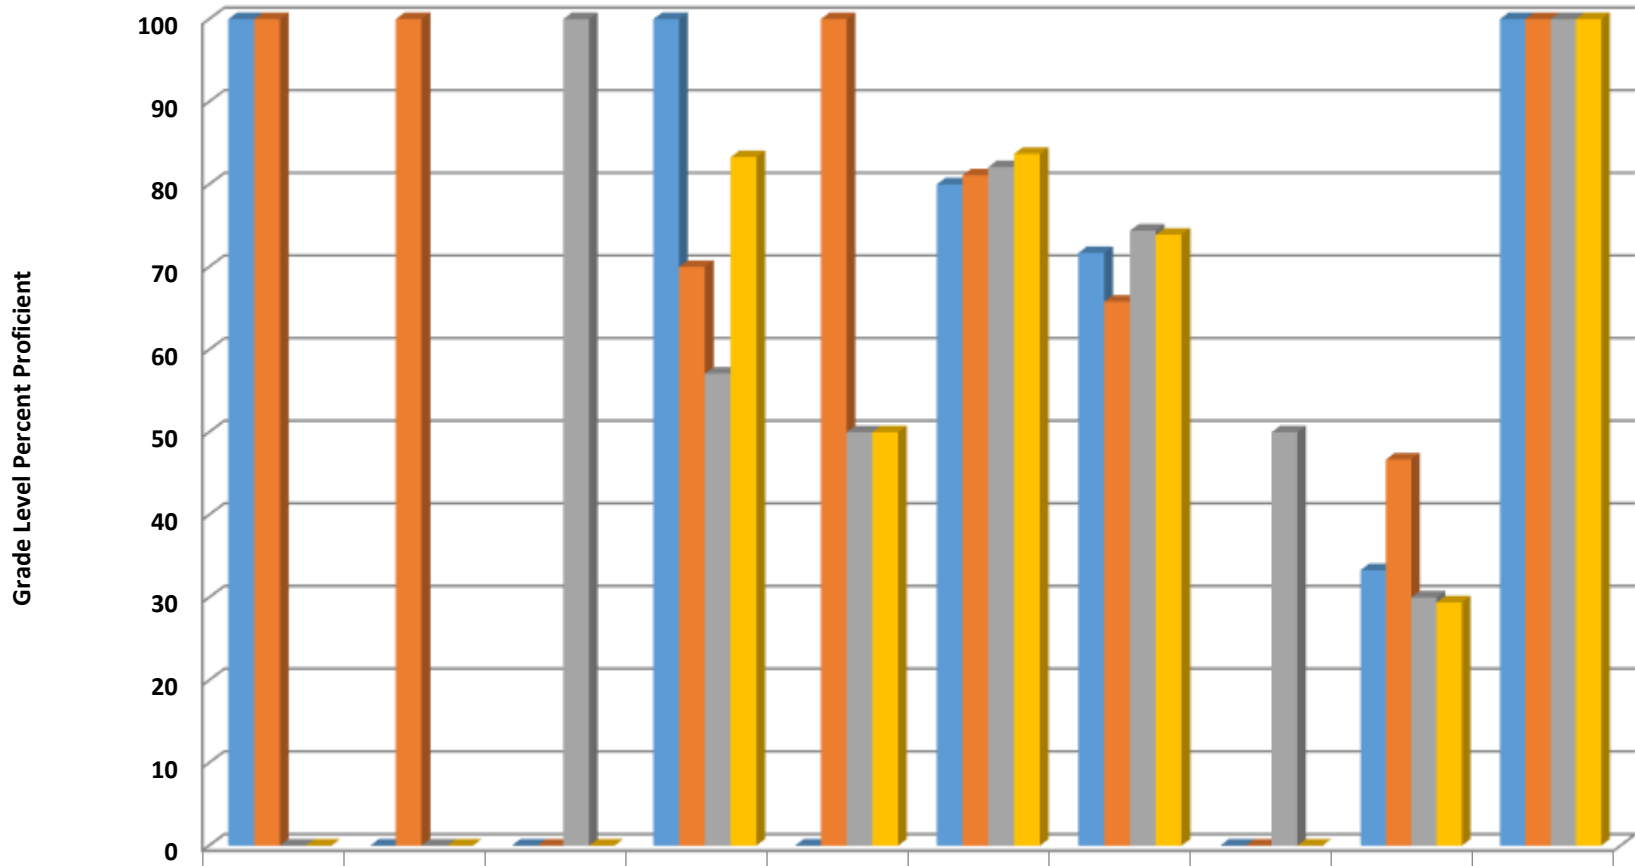

Hopewell Elementary Grade 4 Math Percent Proficient by Subgroups

	AMIN	ASIA	BLCK	HISP	MULT	WHITE	EDS	LEP	SWD	AIG
2014 prof pct	100	0	0	100	0	80	71.7	0	33.3	100
2015 prof pct	100	100	0	70	100	81.1	65.8	0	46.7	100
2016 prof pct	0	0	100	57.1	50	82.1	74.4	50	30	100
2017 prof pct	0	0	0	83.3	50	83.7	73.9	0	29.4	100