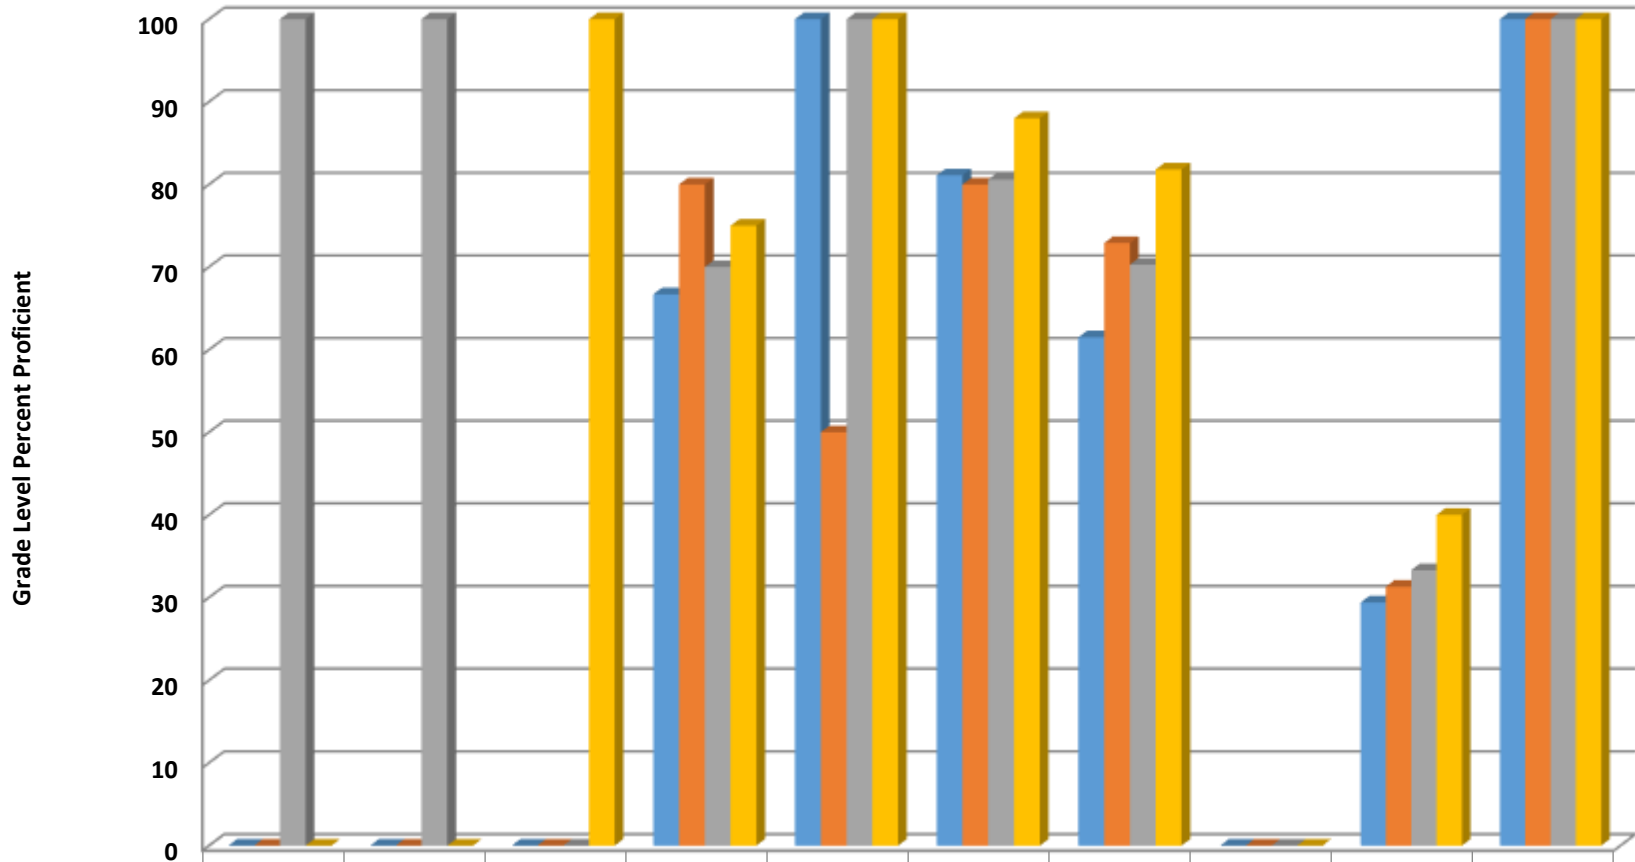

Hopewell Elementary Grade 5 Math Percent Proficient by Subgroups

	AMIN	ASIA	BLCK	HISP	MULT	WHTE	EDS	LEP	SWD	AIG
2014 prof pct	0	0	0	66.7	100	81.1	61.5	0	29.4	100
2015 prof pct	0	0	0	80	50	80	72.9	0	31.3	100
2016 prof pct	100	100	0	70	100	80.6	70.3	0	33.3	100
2017 prof pct	0	0	100	75	100	88	81.8	0	40	100