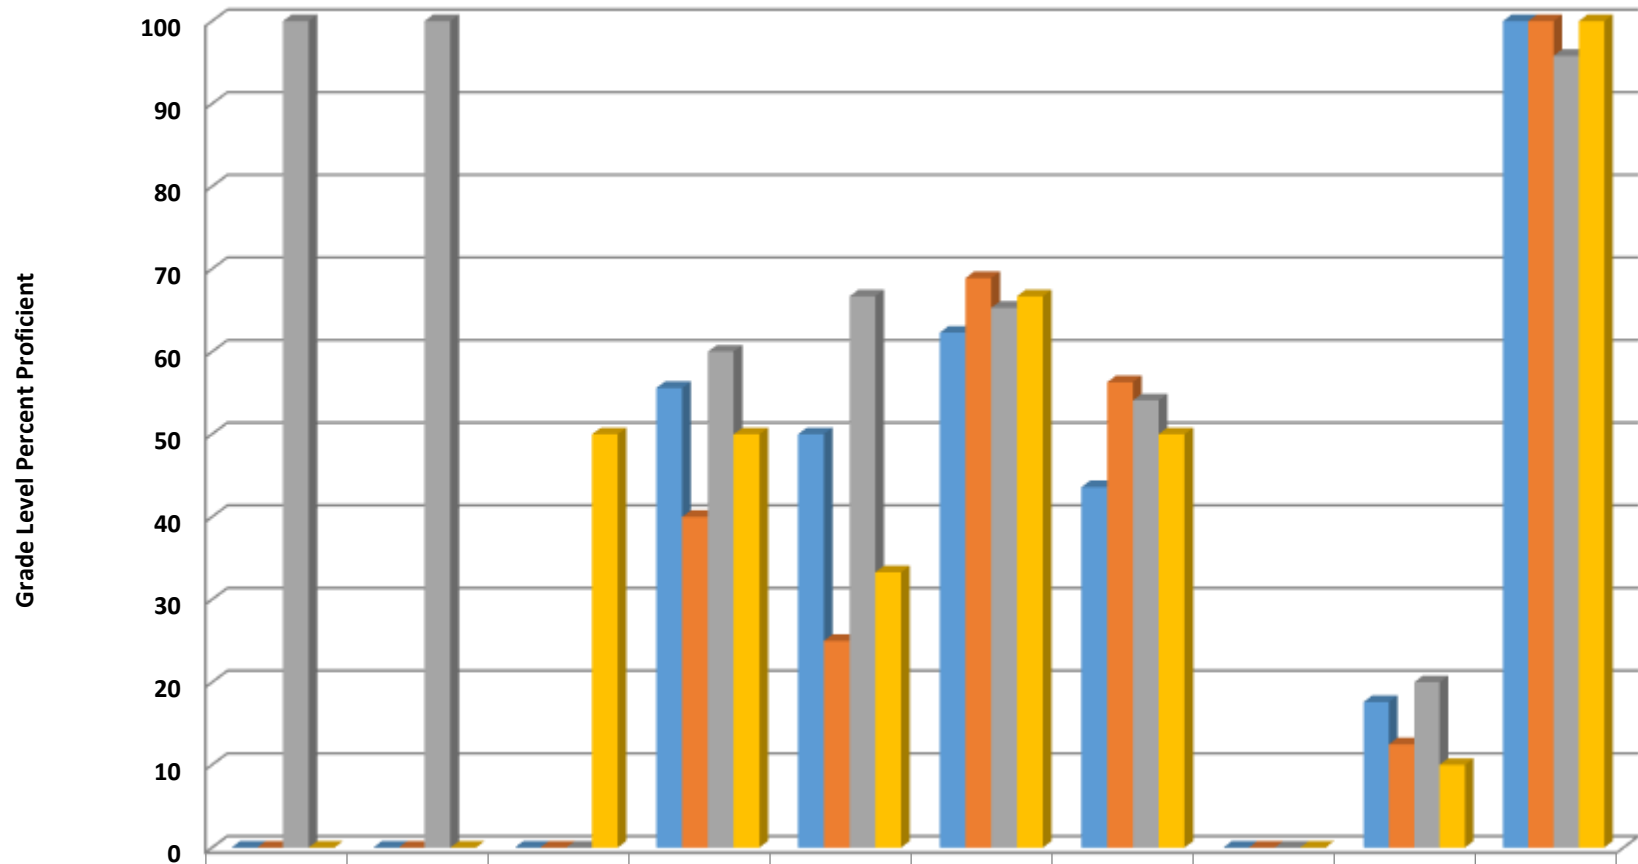

Hopewell Elementary Grade 5 Reading Percent Proficient by Subgroups

	AMIN	ASIA	BLCK	HISP	MULT	WHITE	EDS	LEP	SWD	AIG
2014 prof pct	0	0	0	55.6	50	62.3	43.6	0	17.6	100
2015 prof pct	0	0	0	40	25	68.9	56.3	0	12.5	100
2016 prof pct	100	100	0	60	66.7	65.3	54.1	0	20	95.8
2017 prof pct	0	0	50	50	33.3	66.7	50	0	10	100