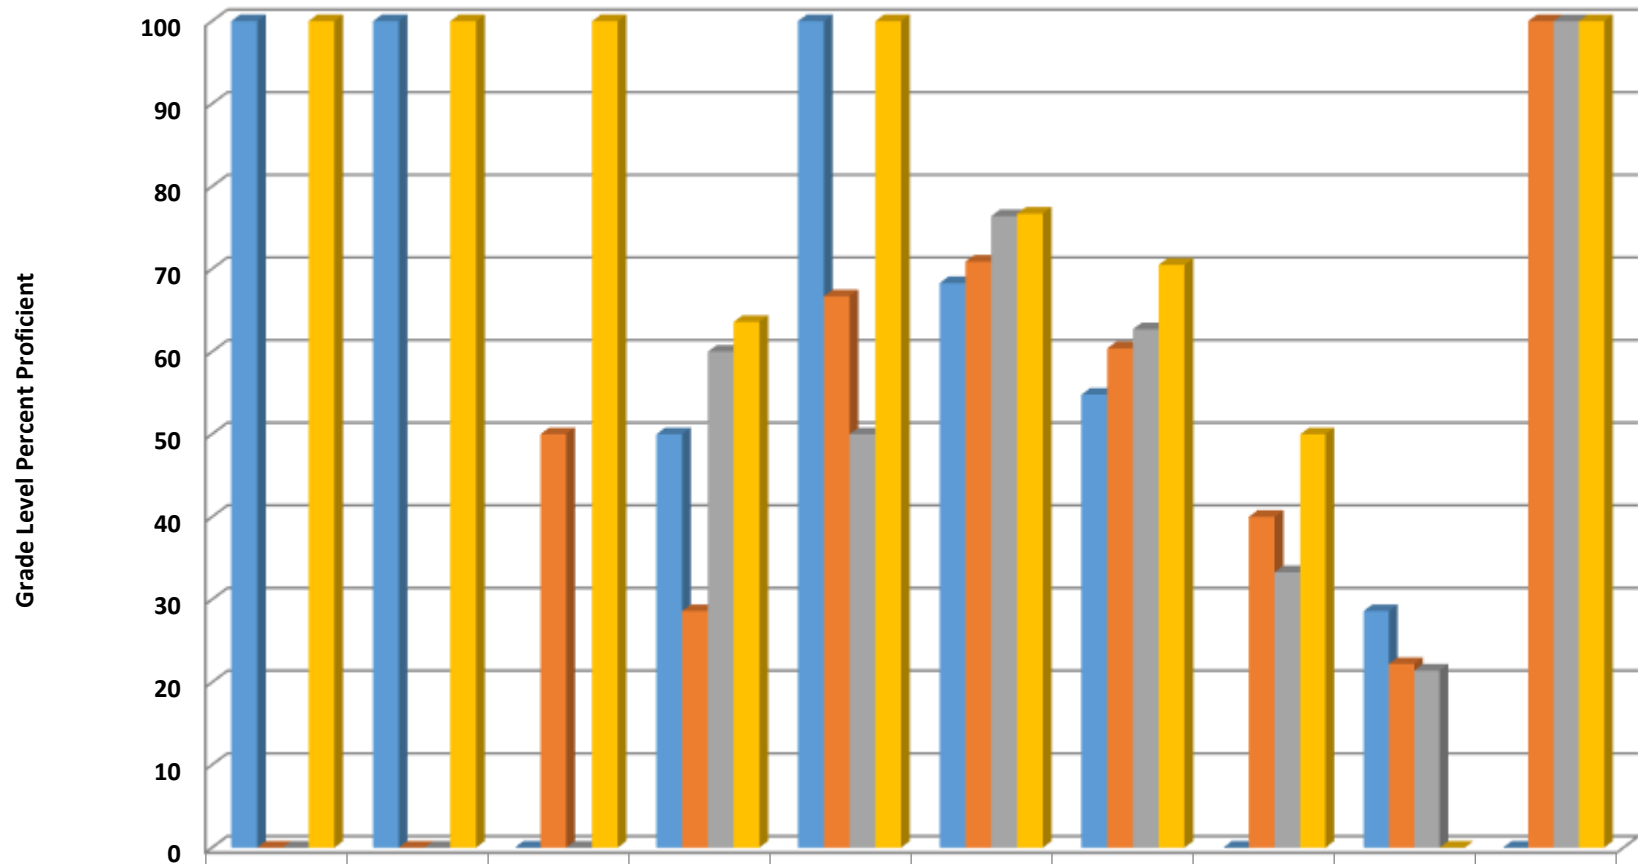

Hopewell Elementary Grade 3 Reading Percent Proficient by Subgroups

	AMIN	ASIA	BLCK	HISP	MULT	WHITE	EDS	LEP	SWD	AIG
■ 2014 prof pct	100	100	0	50	100	68.3	54.8	0	28.6	0
■ 2015 prof pct	0	0	50	28.6	66.7	70.9	60.4	40	22.2	100
■ 2016 prof pct	0	0	0	60	50	76.4	62.7	33.3	21.4	100
■ 2017 prof pct	100	100	100	63.6	100	76.7	70.5	50	0	100