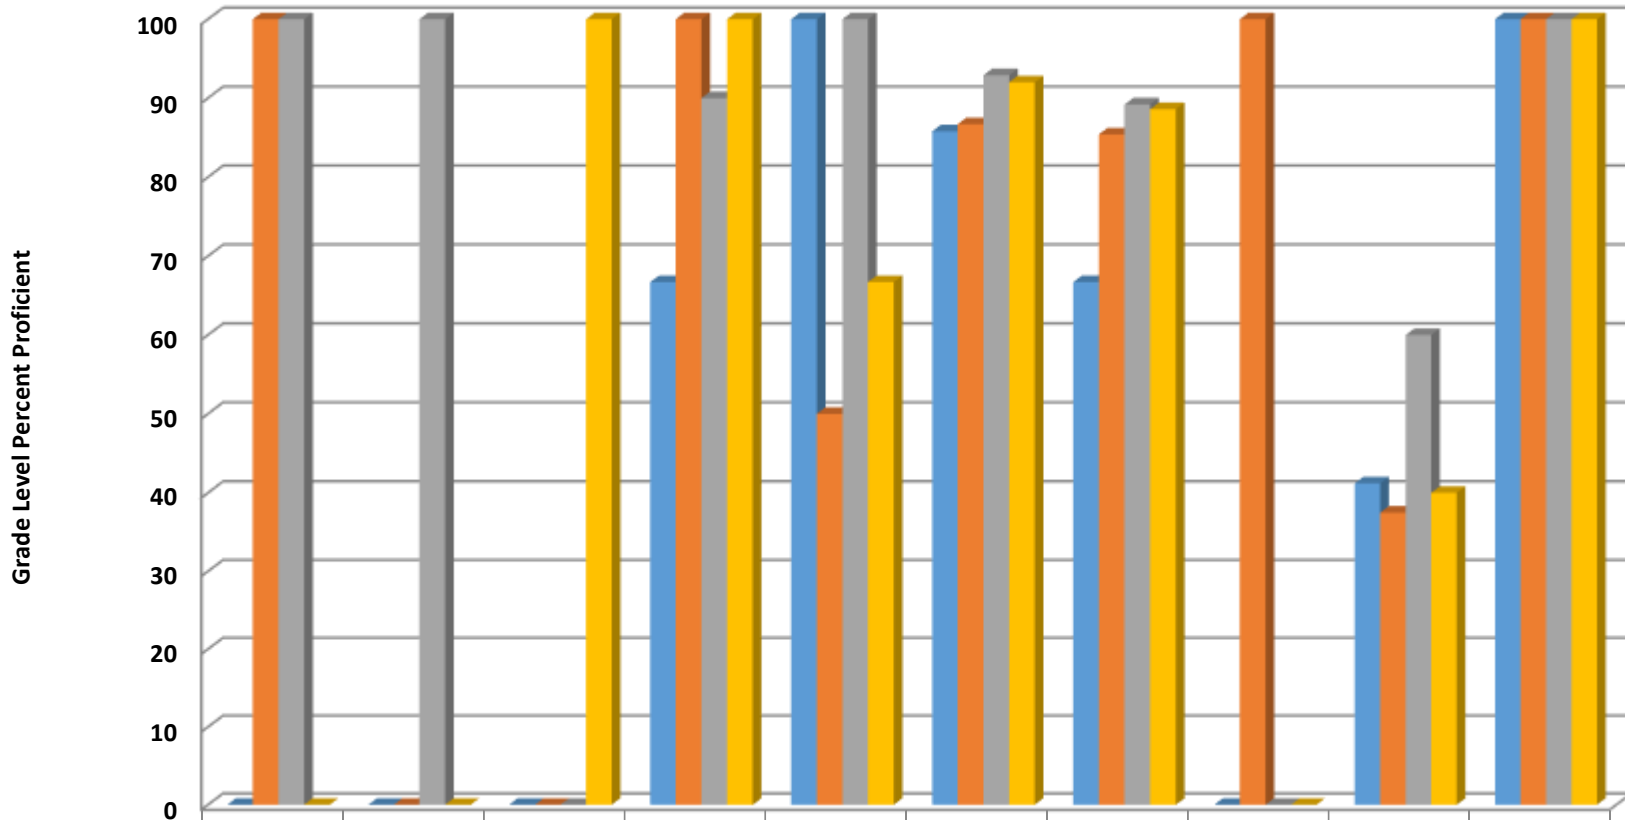

Hopewell Elementary Grade 5 Science Percent Proficient by Subgroup

	AMIN SC05	ASIA SC05	BLCK SC05	HISP SC05	MULT SC05	WHITE SC05	EDS SC05	LEP SC05	SWD SC05	AIG SC05
2014 prof pct	0	0	0	66.7	100	85.8	66.7	0	41.2	100
2015 prof pct	100	0	0	100	50	86.7	85.4	100	37.5	100
2016 prof pct	100	100	0	90	100	92.9	89.2	0	60	100
2017 prof pct	0	0	100	100	66.7	92	88.6	0	40	100