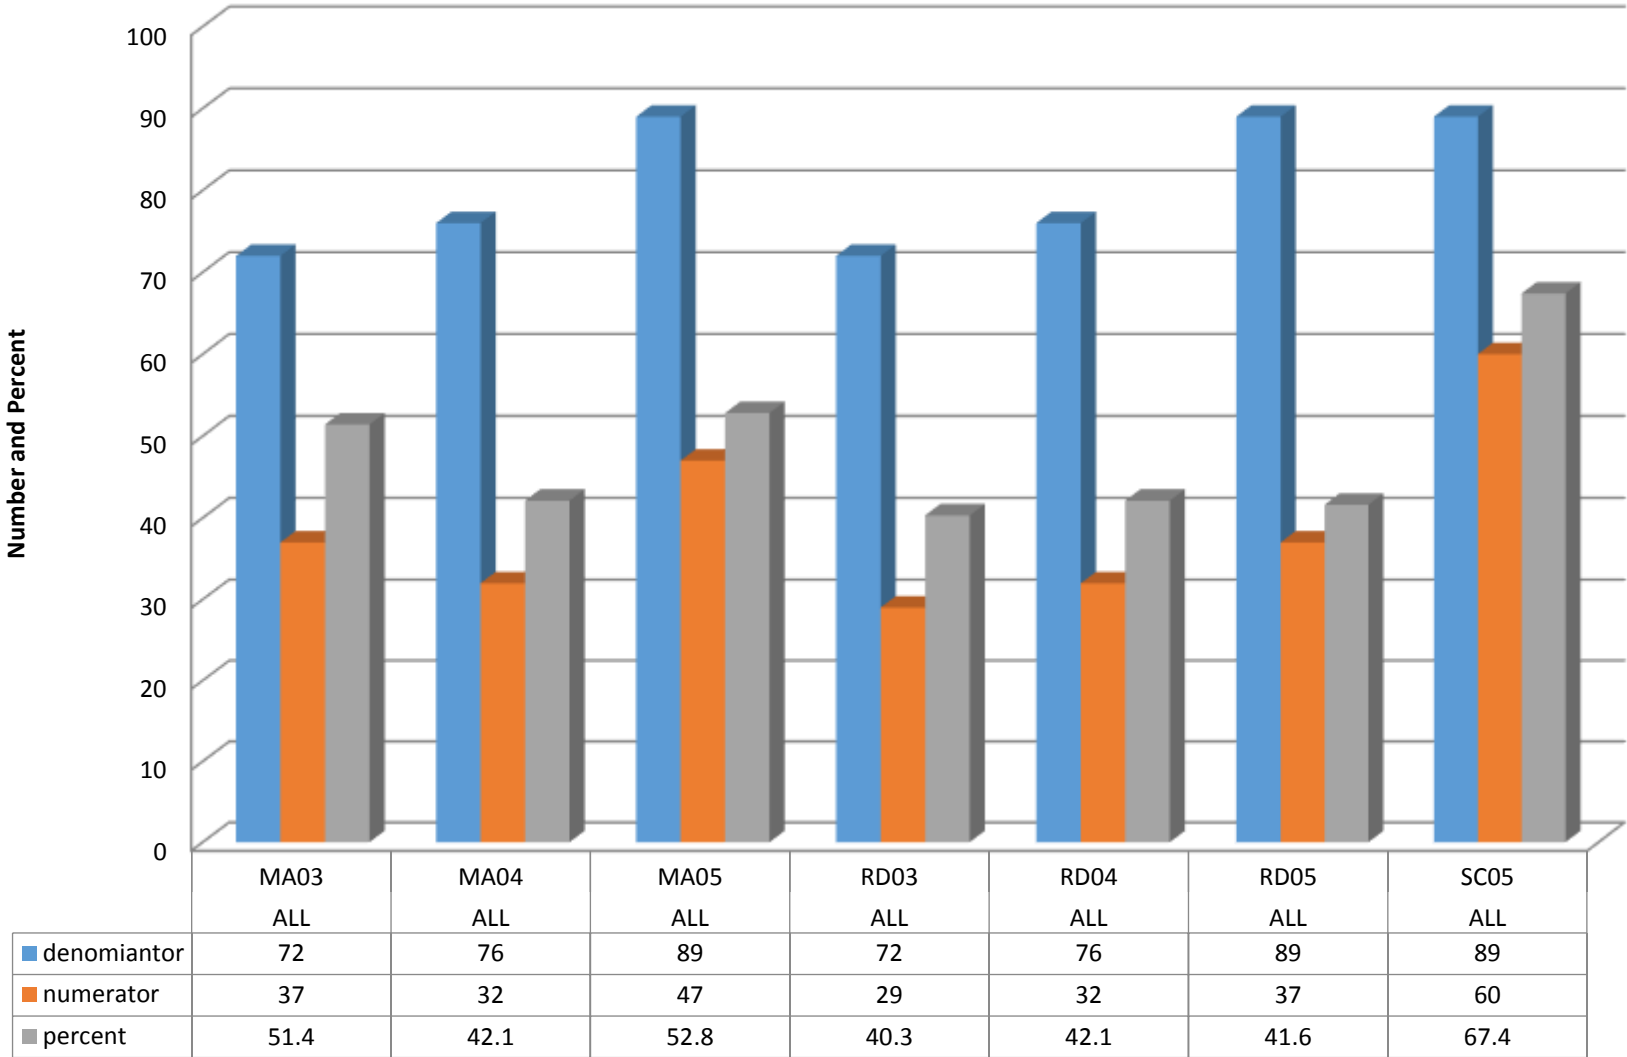

Liberty Elementary 2016-2017 Math, Reading, and Science GLP

Liberty Elementary Grades 3-5 Math Percent Proficient by Subgroups

	AMIN	ASIA	BLCK	HISP	MULT	WHITE	EDS	LEP	SWD	AIG
2014 prof pct	50	100	28.6	52.7	60	56.3	45.9	27.8	15.6	95.7
2015 prof pct	0	0	38.5	47.2	58.3	59.5	46.1	25	22.5	100
2016 prof pct	0	0	47.1	52.1	50	56.9	50.7	43.8	16.7	100
2017 prof pct	0	0	33.3	49.2	37.5	52.5	42.9	53.8	17.1	100