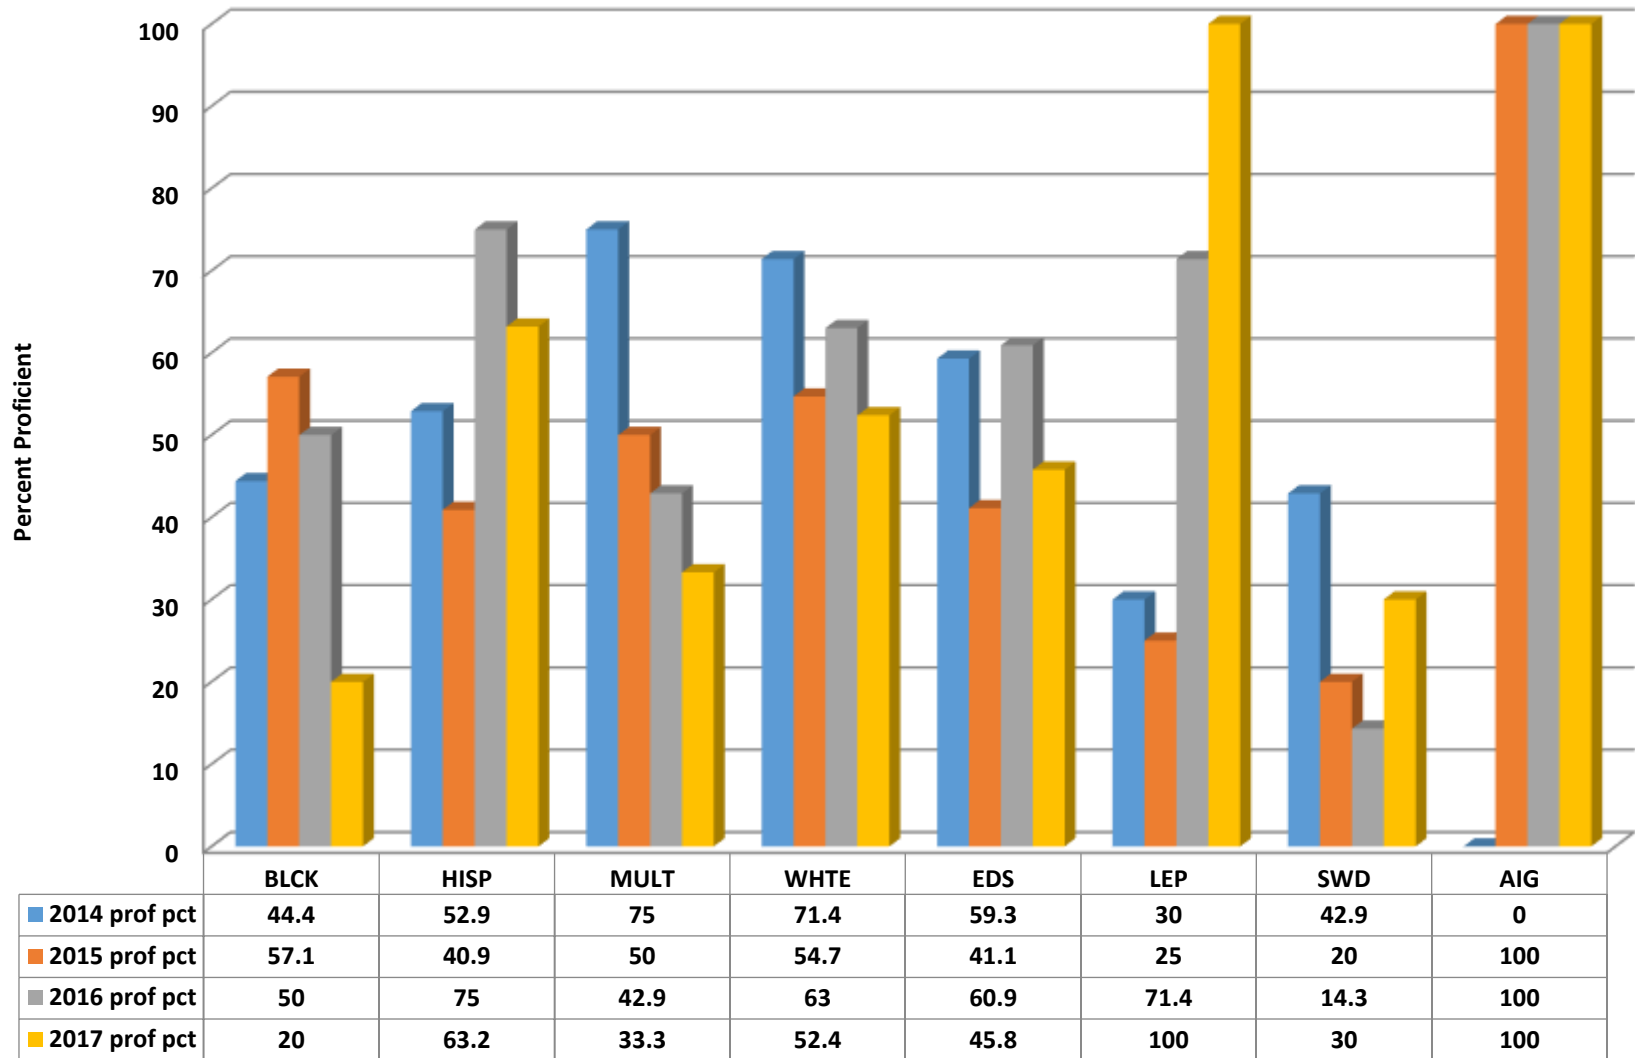

Liberty Elementary Grade 3 Math Percent Proficient by Subgroups