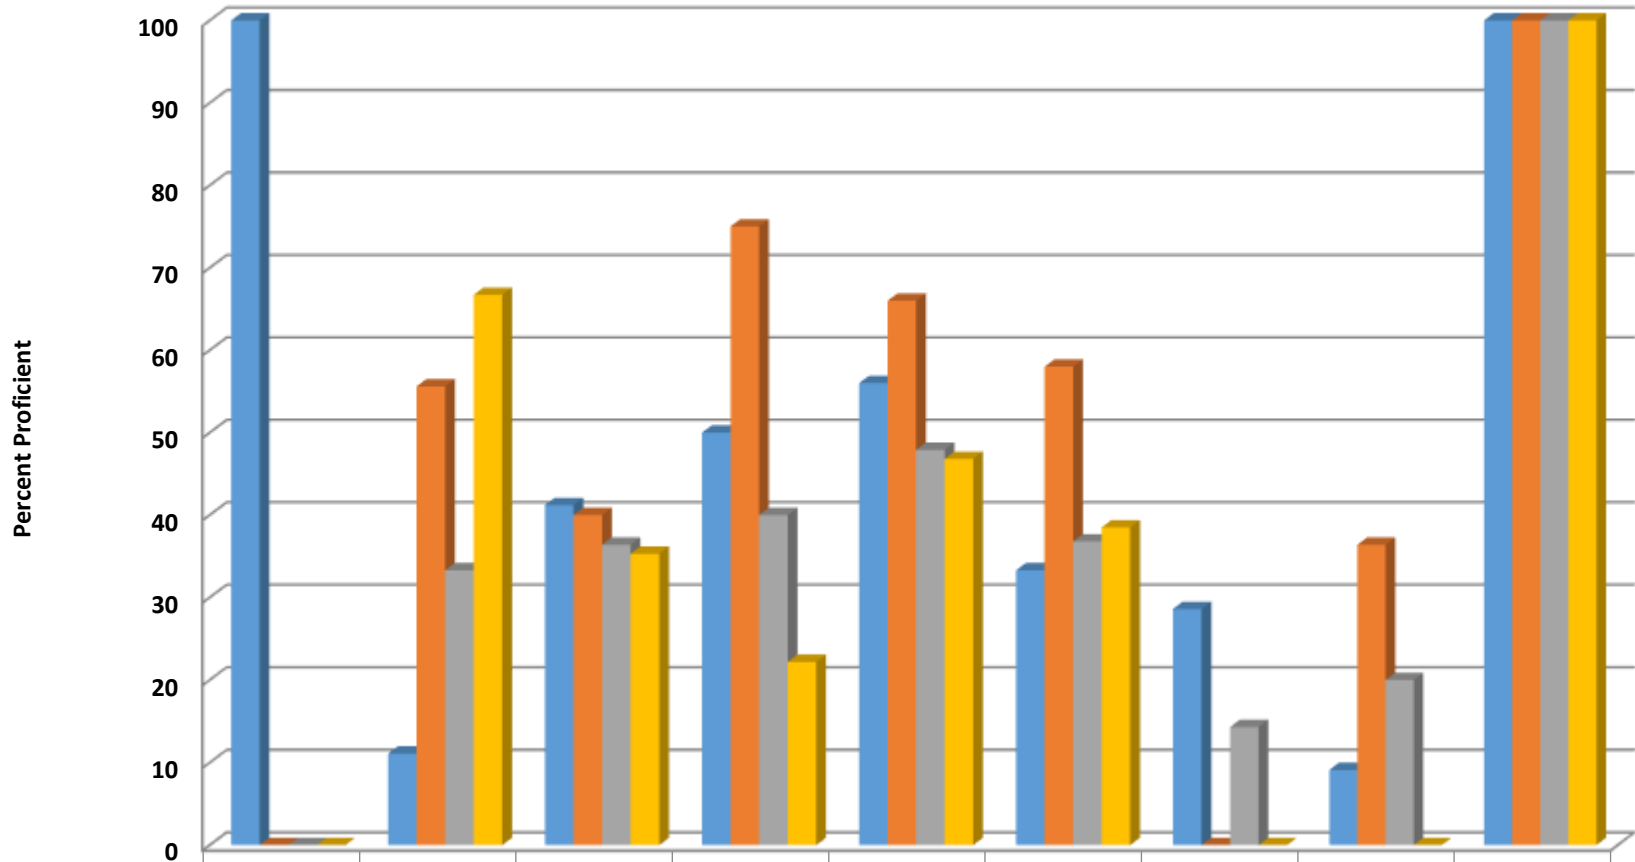

Liberty Elementary Grade 4 Math Percent Proficient by Subgroups

	AMIN	BLCK	HISP	MULT	WHITE	EDS	LEP	SWD	AIG
■ 2014 prof pct	100	11.1	41.2	50	56	33.3	28.6	9.1	100
■ 2015 prof pct	0	55.6	40	75	66	58	0	36.4	100
■ 2016 prof pct	0	33.3	36.4	40	47.9	36.8	14.3	20	100
■ 2017 prof pct	0	66.7	35.3	22.2	46.8	38.5	0	0	100