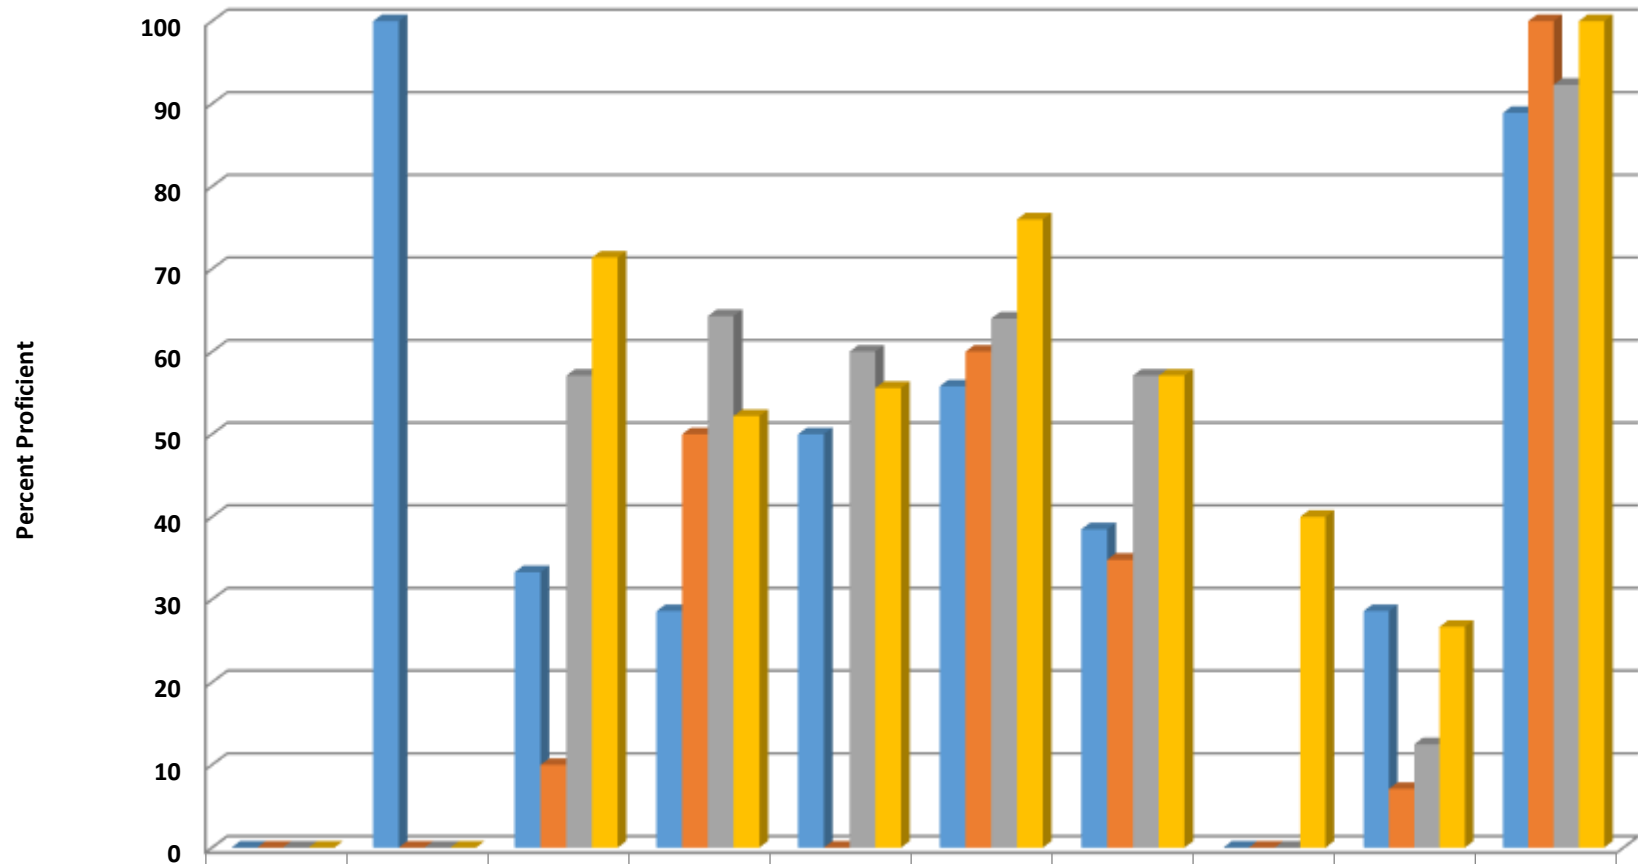

Liberty Elementary Grade 5 Science Percent Proficient by Subgroups

	AMIN	ASIA	BLCK	HISP	MULT	WHITE	EDS	LEP	SWD	AIG
■ 2014 prof pct	0	100	33.3	28.6	50	55.8	38.5	0	28.6	88.9
■ 2015 prof pct	0	0	10	50	0	60	34.8	0	7.1	100
■ 2016 prof pct	0	0	57.1	64.3	60	64	57.1	0	12.5	92.3
■ 2017 prof pct	0	0	71.4	52.2	55.6	76	57.1	40	26.7	100