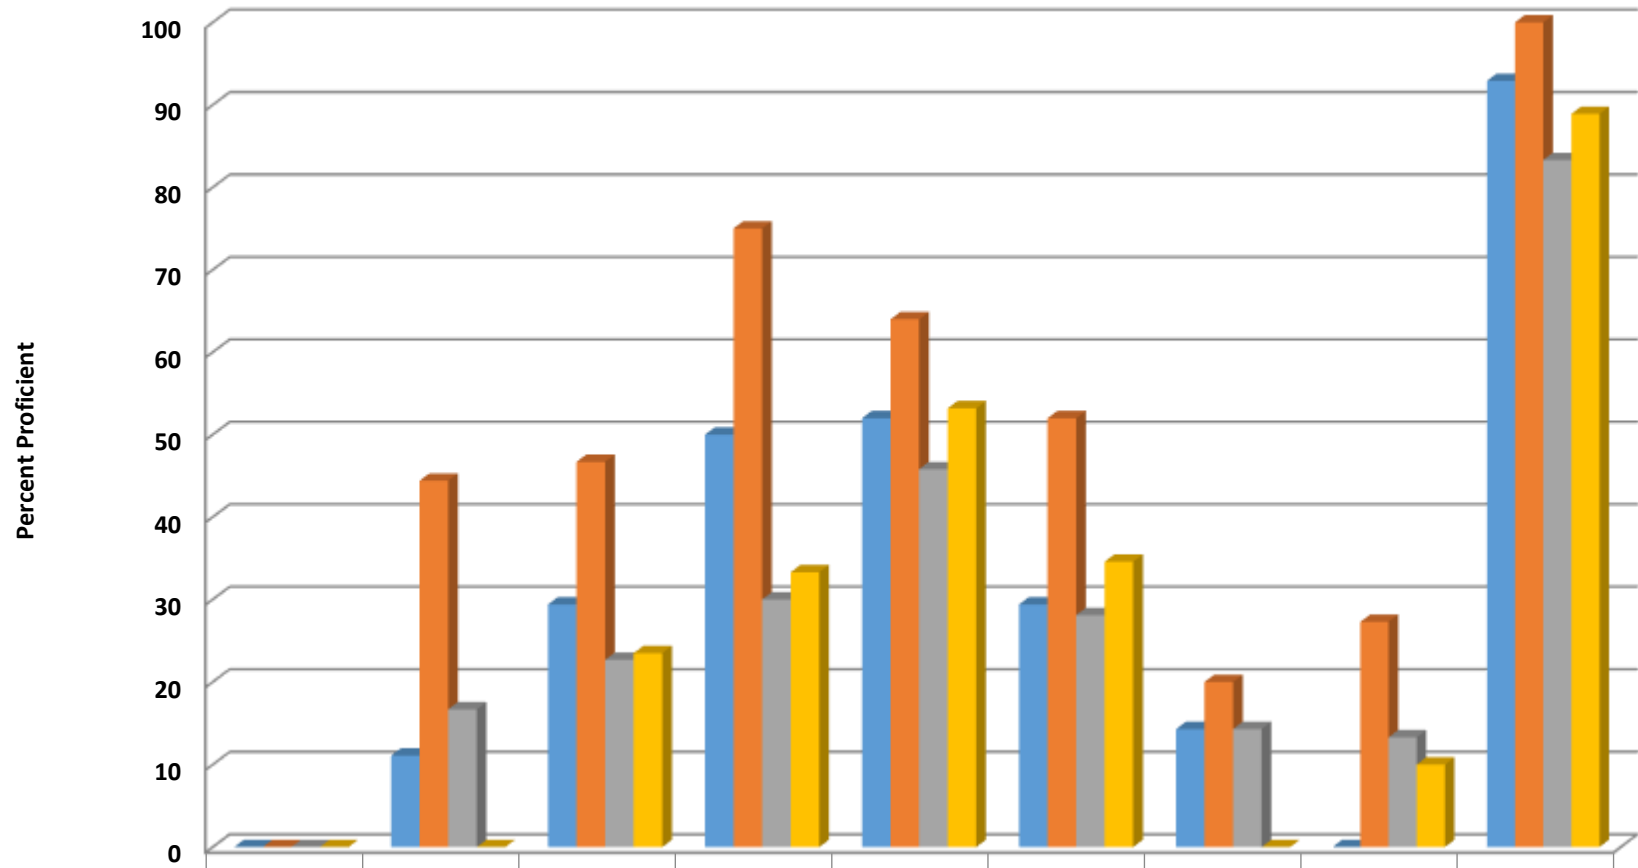

Liberty Elementary Grade 4 Reading Percent Proficient by Subgroups

	AMIN	BLCK	HISP	MULT	WHITE	EDS	LEP	SWD	AIG
2014 prof pct	0	11.1	29.4	50	52	29.4	14.3	0	92.9
2015 prof pct	0	44.4	46.7	75	64	52	20	27.3	100
2016 prof pct	0	16.7	22.7	30	45.8	28.1	14.3	13.3	83.3
2017 prof pct	0	0	23.5	33.3	53.2	34.6	0	10	88.9