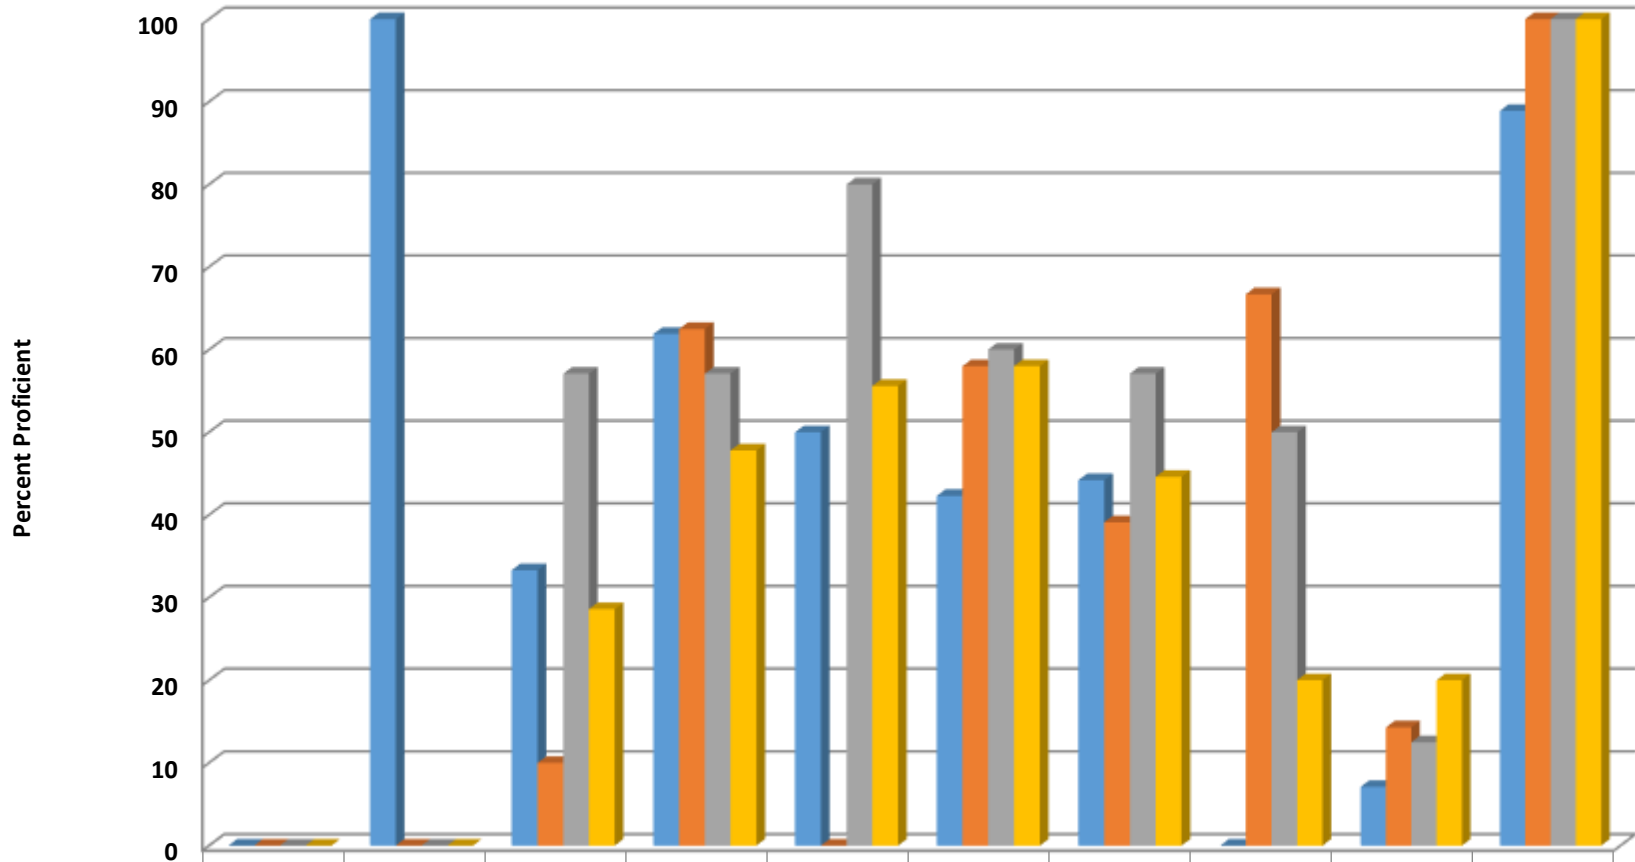

Liberty Elementary Grade 5 Math Percent Proficient by Subgroups

	AMIN	ASIA	BLCK	HISP	MULT	WHITE	EDS	LEP	SWD	AIG
2014 prof pct	0	100	33.3	61.9	50	42.3	44.2	0	7.1	88.9
2015 prof pct	0	0	10	62.5	0	58	39.1	66.7	14.3	100
2016 prof pct	0	0	57.1	57.1	80	60	57.1	50	12.5	100
2017 prof pct	0	0	28.6	47.8	55.6	58	44.6	20	20	100