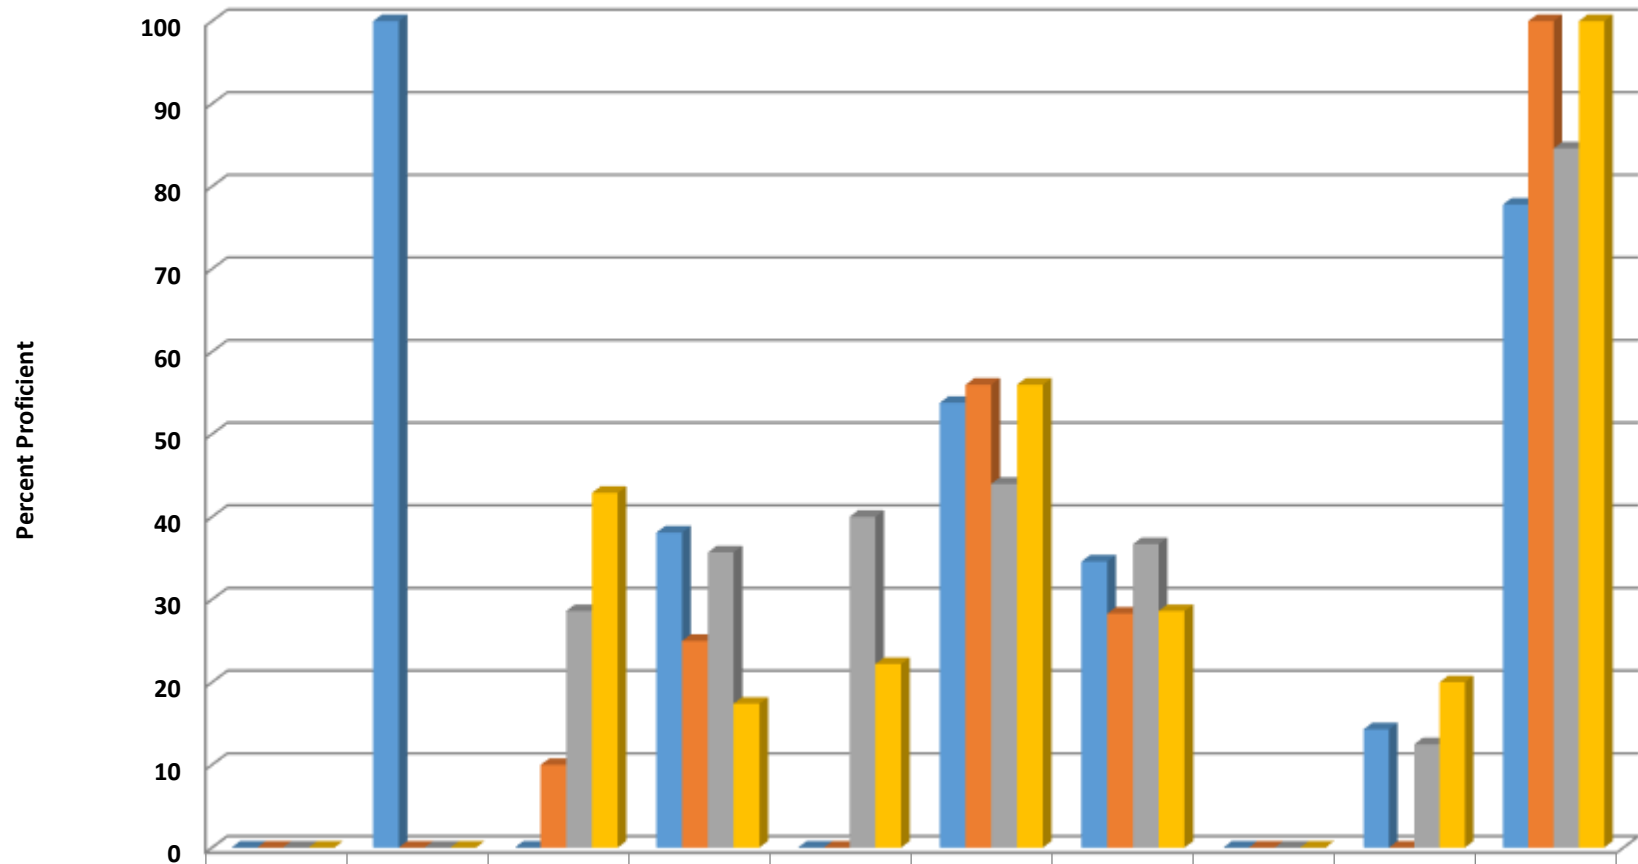

Liberty Elementary Grade 5 Reading Percent Proficient by Subgroups

	AMIN	ASIA	BLCK	HISP	MULT	WHITE	EDS	LEP	SWD	AIG
■ 2014 prof pct	0	100	0	38.1	0	53.8	34.6	0	14.3	77.8
■ 2015 prof pct	0	0	10	25	0	56	28.3	0	0	100
■ 2016 prof pct	0	0	28.6	35.7	40	44	36.7	0	12.5	84.6
■ 2017 prof pct	0	0	42.9	17.4	22.2	56	28.6	0	20	100