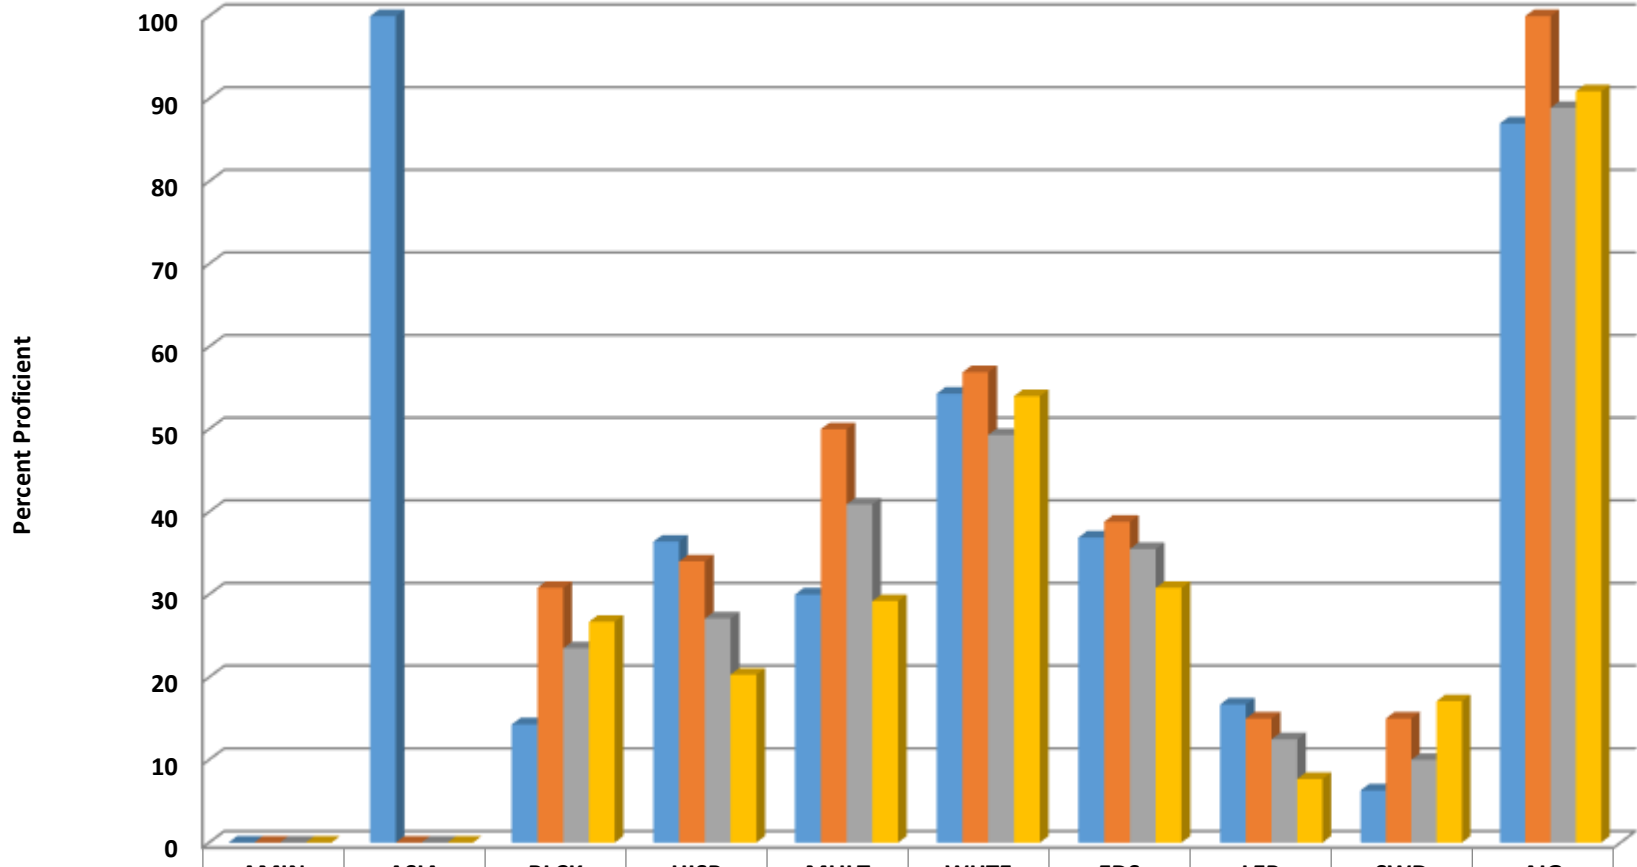

Liberty Elementary Grades 3-5 Reading Percent Proficient by Subgroups

	AMIN	ASIA	BLCK	HISP	MULT	WHTE	EDS	LEP	SWD	AIG
2014 prof pct	0	100	14.3	36.4	30	54.3	36.9	16.7	6.3	87
2015 prof pct	0	0	30.8	34	50	56.9	38.8	15	15	100
2016 prof pct	0	0	23.5	27.1	40.9	49.3	35.5	12.5	10	88.9
2017 prof pct	0	0	26.7	20.3	29.2	54	30.8	7.7	17.1	90.9