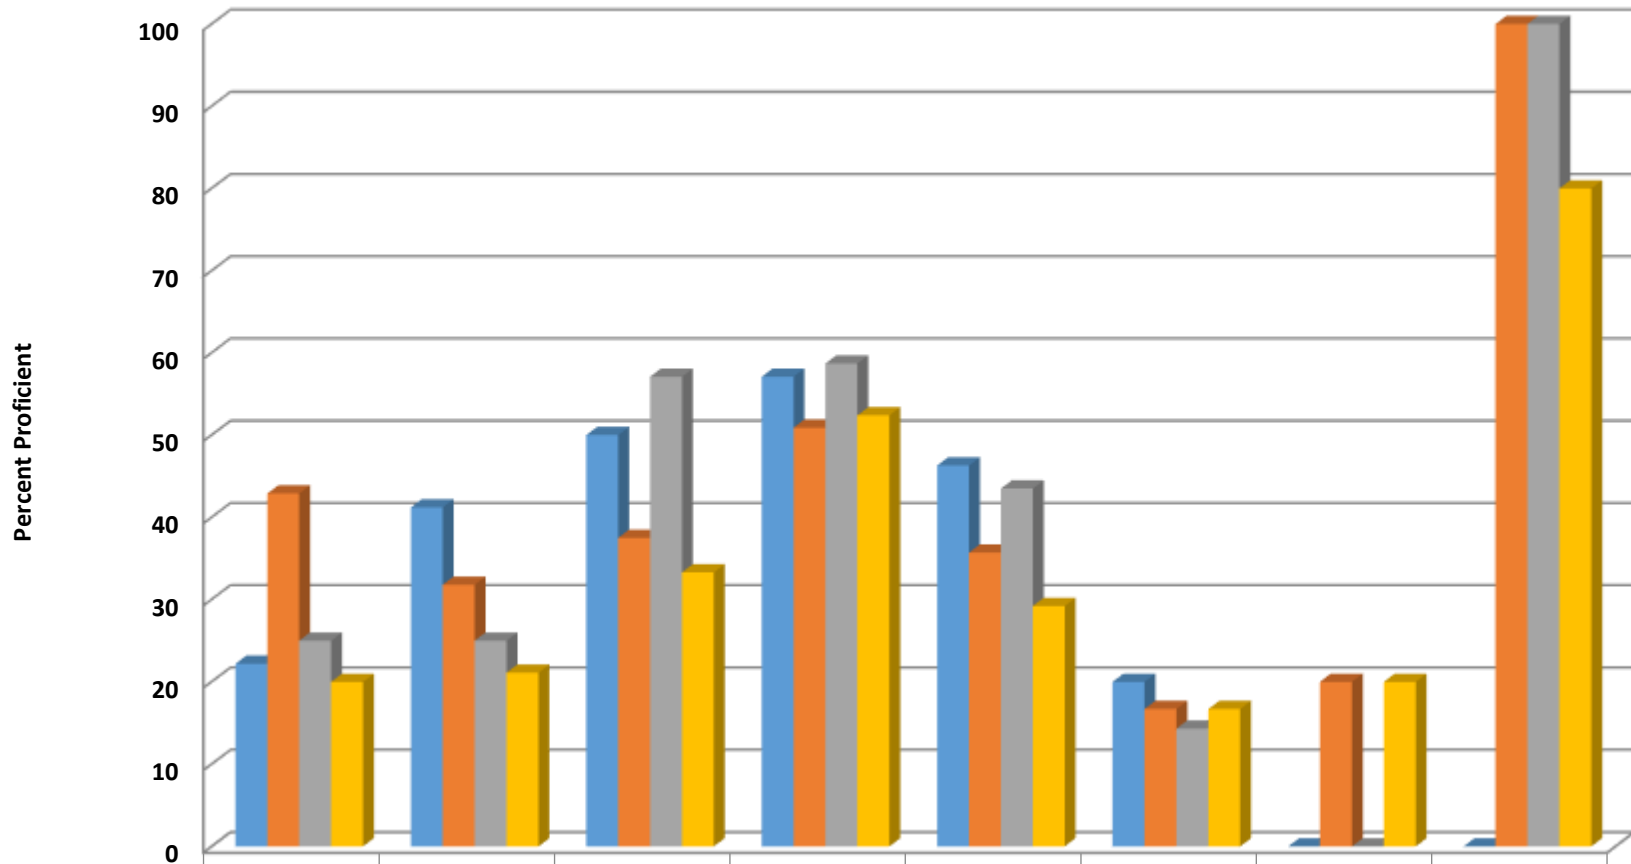

Liberty Elementary Grade 3 Reading Percent Proficient by Subgroups

	BLCK	HISP	MULT	WHITE	EDS	LEP	SWD	AIG
■ 2014 prof pct	22.2	41.2	50	57.1	46.3	20	0	0
■ 2015 prof pct	42.9	31.8	37.5	50.9	35.7	16.7	20	100
■ 2016 prof pct	25	25	57.1	58.7	43.5	14.3	0	100
■ 2017 prof pct	20	21.1	33.3	52.4	29.2	16.7	20	80