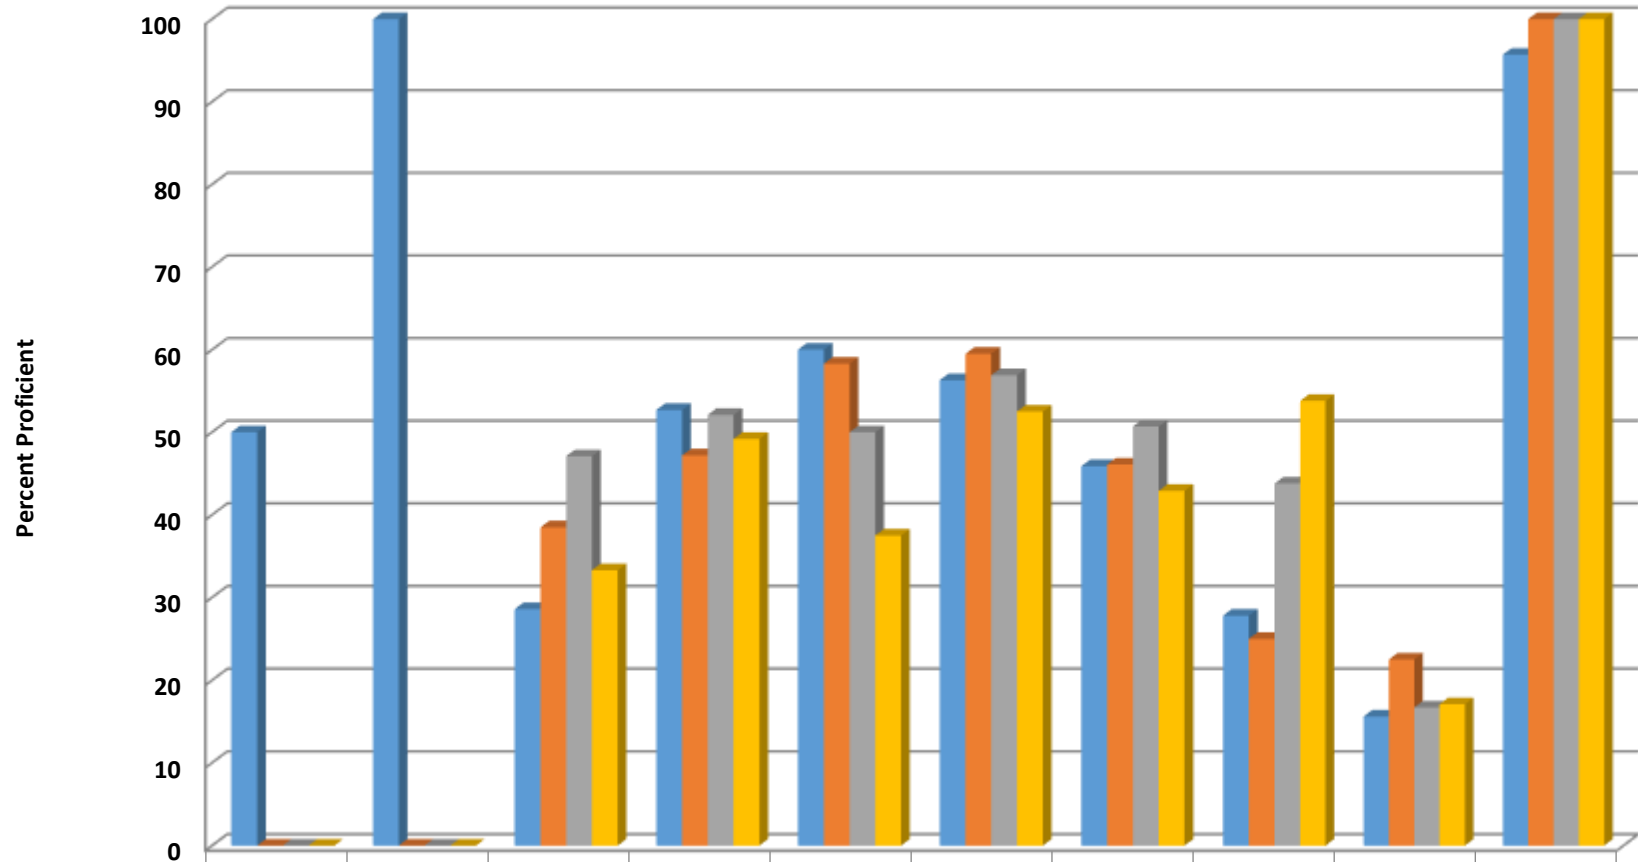

Liberty Elementary 2016-2017 Math, Reading, and Science GLP

Liberty Elementary Grades 3-5 Math Percent Proficient by Subgroups

	AMIN	ASIA	BLCK	HISP	MULT	WHITE	EDS	LEP	SWD	AIG
2014 prof pct	50	100	28.6	52.7	60	56.3	45.9	27.8	15.6	95.7
2015 prof pct	0	0	38.5	47.2	58.3	59.5	46.1	25	22.5	100
2016 prof pct	0	0	47.1	52.1	50	56.9	50.7	43.8	16.7	100
2017 prof pct	0	0	33.3	49.2	37.5	52.5	42.9	53.8	17.1	100