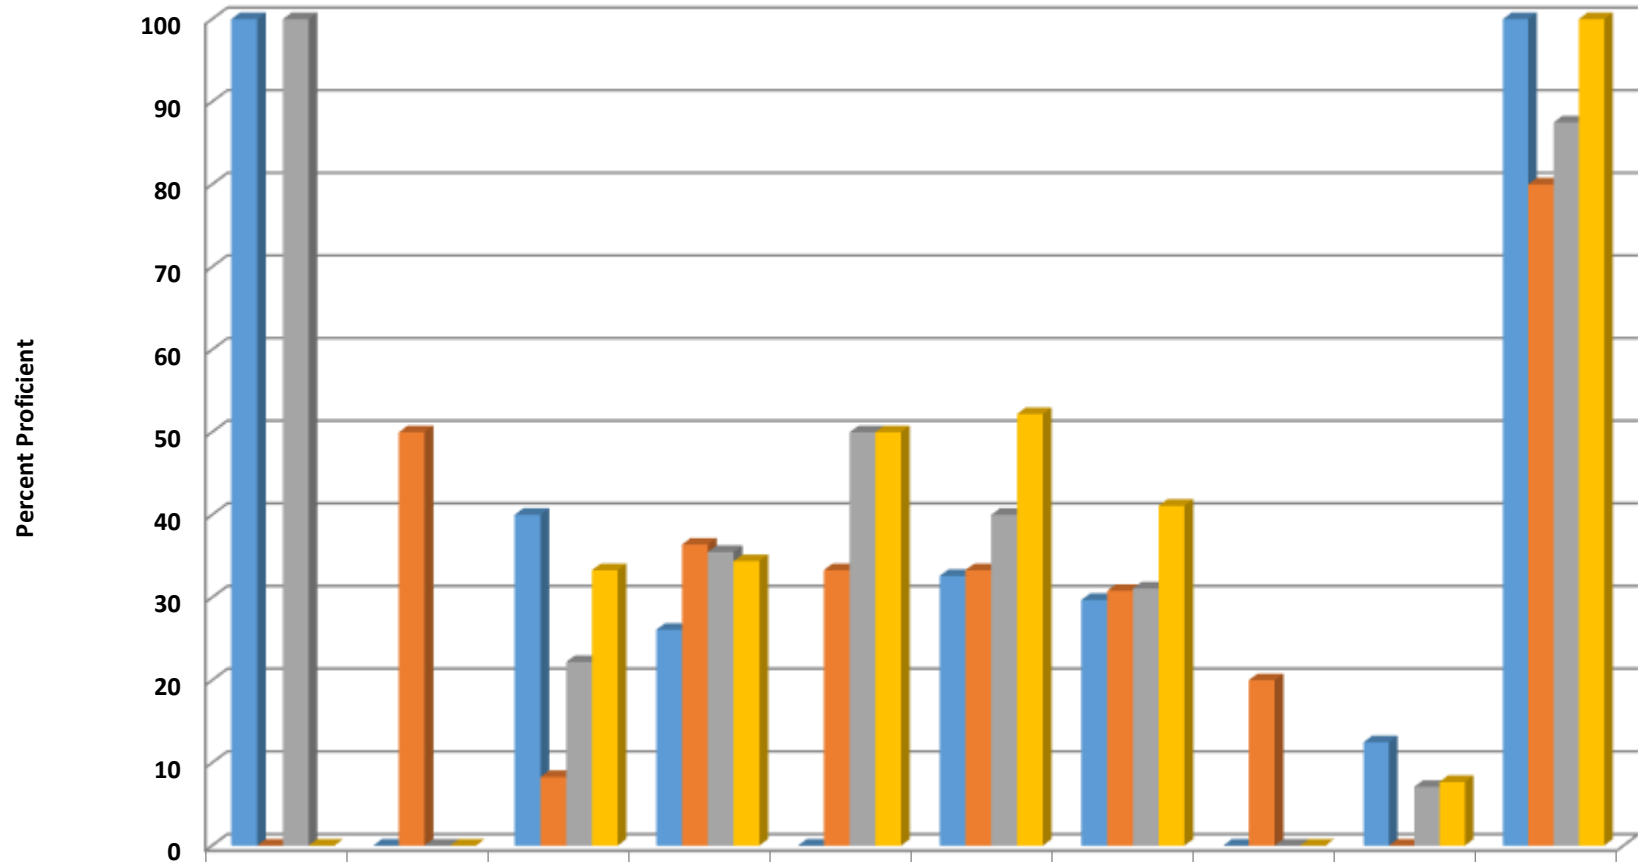

Ramseur Elementary Grade 5 Reading Percent Proficient by Subgroups

	AMIN	ASIA	BLCK	HISP	MULT	WHITE	EDS	LEP	SWD	AIG
■ 2014 prof pct	100	0	40	26.1	0	32.6	29.7	0	12.5	100
■ 2015 prof pct	0	50	8.3	36.4	33.3	33.3	30.8	20	0	80
■ 2016 prof pct	100	0	22.2	35.5	50	40	31.1	0	7.1	87.5
■ 2017 prof pct	0	0	33.3	34.4	50	52.2	41.1	0	7.7	100