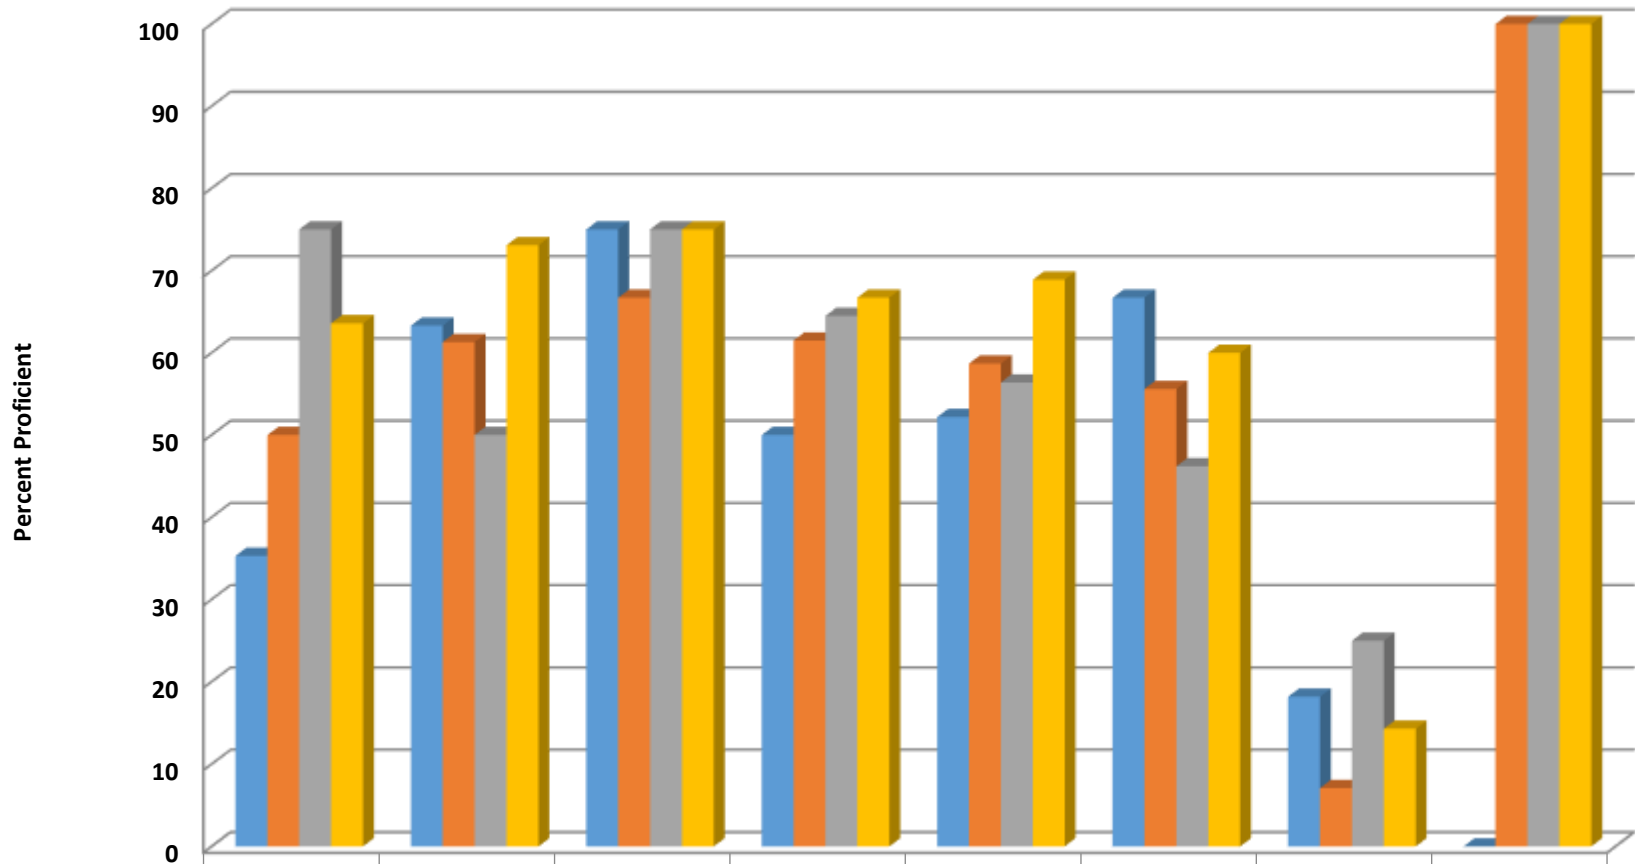

Ramseur Elementary Grade 3 Math Percent Proficient by Subgroups

	BLCK	HISP	MULT	WHITE	EDS	LEP	SWD	AIG
■ 2014 prof pct	35.3	63.3	75	50	52.2	66.7	18.2	0
■ 2015 prof pct	50	61.3	66.7	61.5	58.7	55.6	7.1	100
■ 2016 prof pct	75	50	75	64.5	56.4	46.2	25	100
■ 2017 prof pct	63.6	73.1	75	66.7	68.9	60	14.3	100