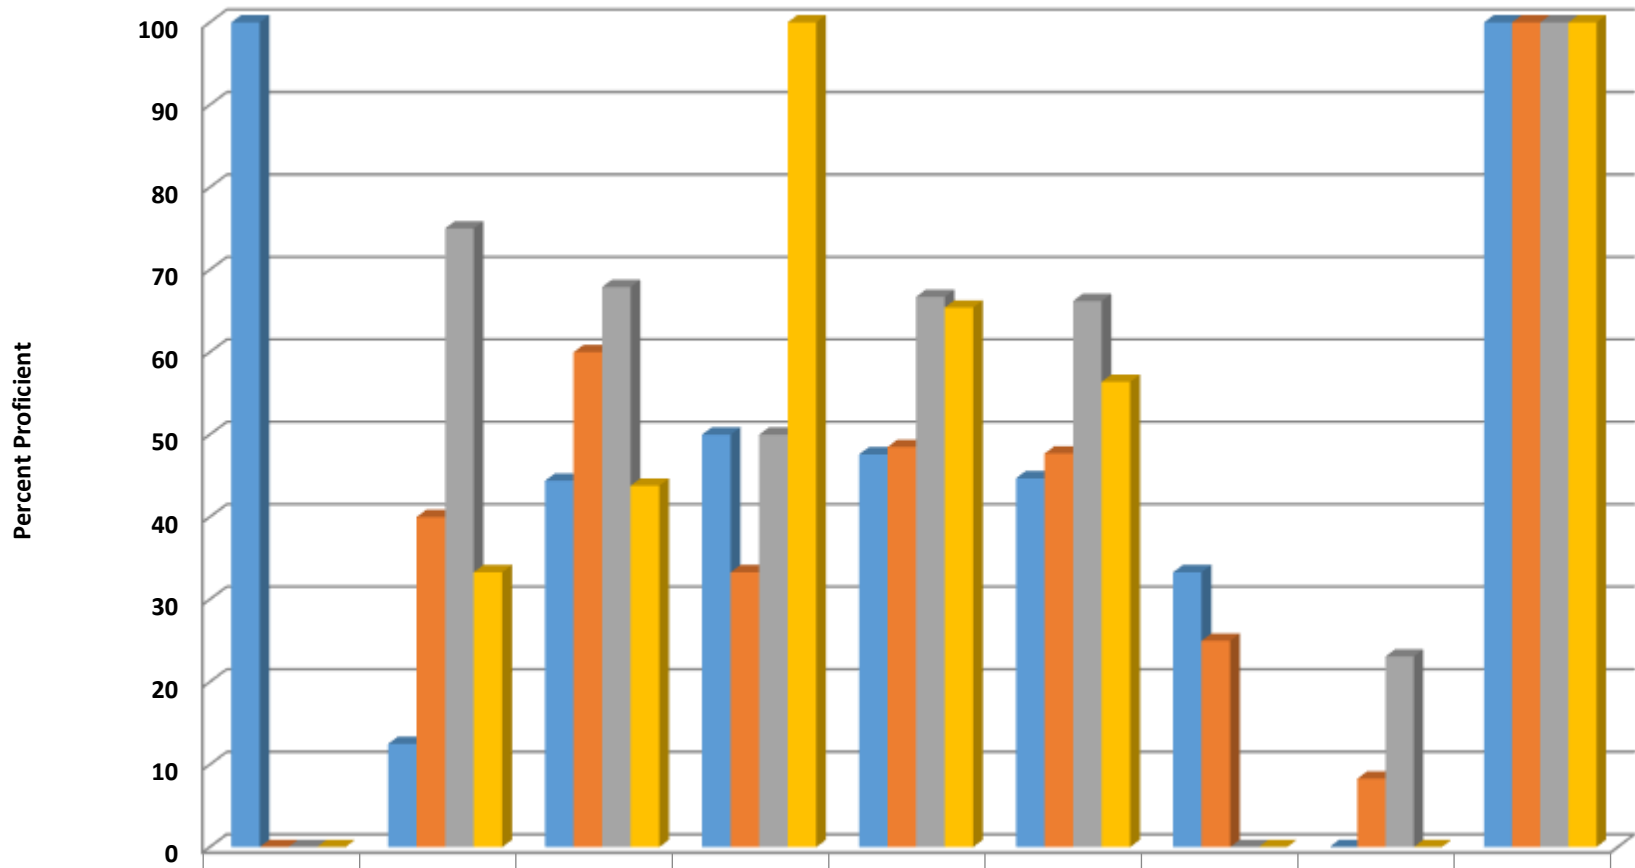

Ramseur Elementary Grade 4 Math Percent Proficient by Subgroups

	ASIA	BLCK	HISP	MULT	WHITE	EDS	LEP	SWD	AIG
■ 2014 prof pct	100	12.5	44.4	50	47.6	44.7	33.3	0	100
■ 2015 prof pct	0	40	60	33.3	48.5	47.7	25	8.3	100
■ 2016 prof pct	0	75	67.9	50	66.7	66.2	0	23.1	100
■ 2017 prof pct	0	33.3	43.8	100	65.4	56.4	0	0	100