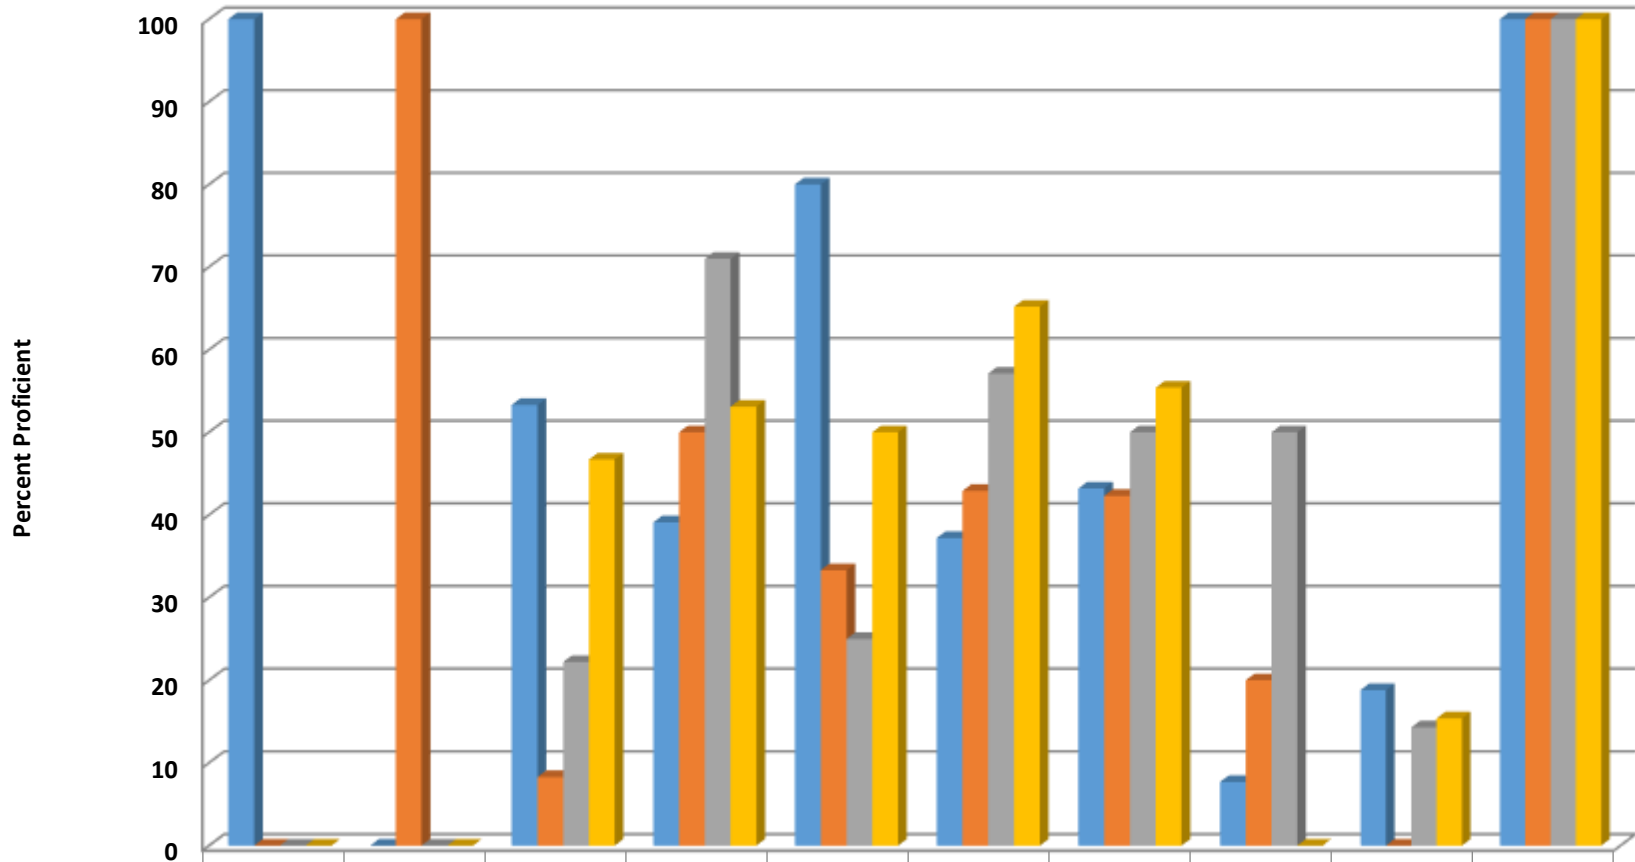

Ramseur Elementary Grade 5 Math Percent Proficient by Subgroups

	AMIN	ASIA	BLCK	HISP	MULT	WHITE	EDS	LEP	SWD	AIG
2014 prof pct	100	0	53.3	39.1	80	37.2	43.2	7.7	18.8	100
2015 prof pct	0	100	8.3	50	33.3	42.9	42.3	20	0	100
2016 prof pct	0	0	22.2	71	25	57.1	50	50	14.3	100
2017 prof pct	0	0	46.7	53.1	50	65.2	55.4	0	15.4	100