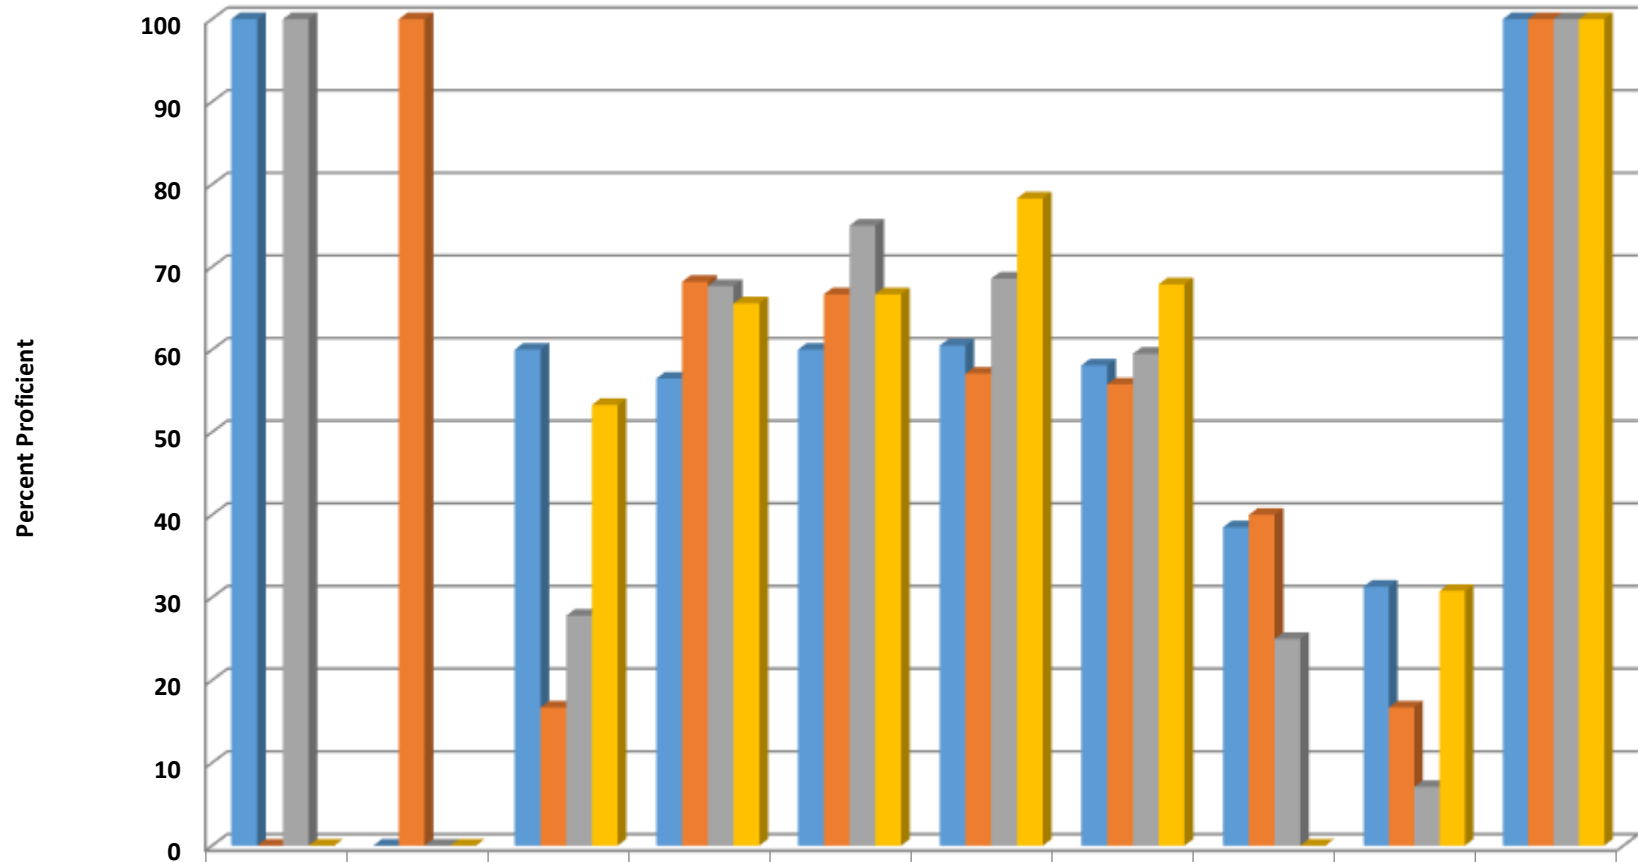

Ramseur Elementary Grade 5 Science Percent Proficient by Subgroups

	AMIN	ASIA	BLCK	HISP	MULT	WHTE	EDS	LEP	SWD	AIG
2014 prof pct	100	0	60	56.5	60	60.5	58.1	38.5	31.3	100
2015 prof pct	0	100	16.7	68.2	66.7	57.1	55.8	40	16.7	100
2016 prof pct	100	0	27.8	67.7	75	68.6	59.5	25	7.1	100
2017 prof pct	0	0	53.3	65.6	66.7	78.3	67.9	0	30.8	100