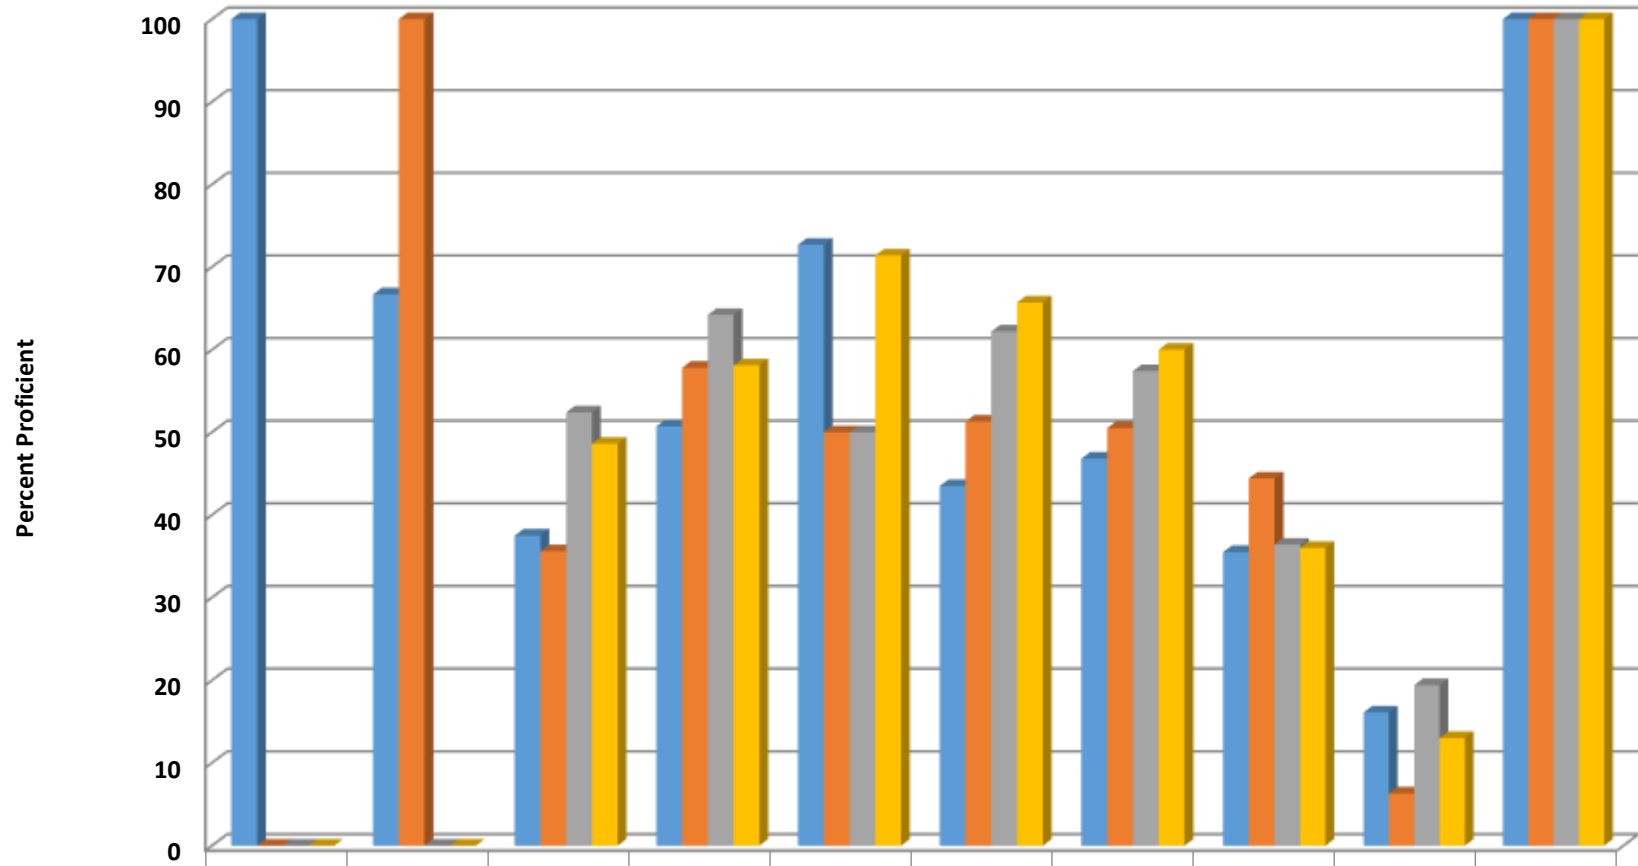

Ramseur Elementary 2016-2017 Math, Reading, and Science GLP

Ramseur Elementary Grades 3-5 Math Percent Proficient by Subgroups

	AMIN	ASIA	BLCK	HISP	MULT	WHITE	EDS	LEP	SWD	AIG
2014 prof pct	100	66.7	37.5	50.7	72.7	43.5	46.8	35.5	16.1	100
2015 prof pct	0	100	35.6	57.8	50	51.3	50.5	44.4	6.3	100
2016 prof pct	0	0	52.4	64.2	50	62.2	57.4	36.4	19.4	100
2017 prof pct	0	0	48.6	58.1	71.4	65.7	60	36	13	100