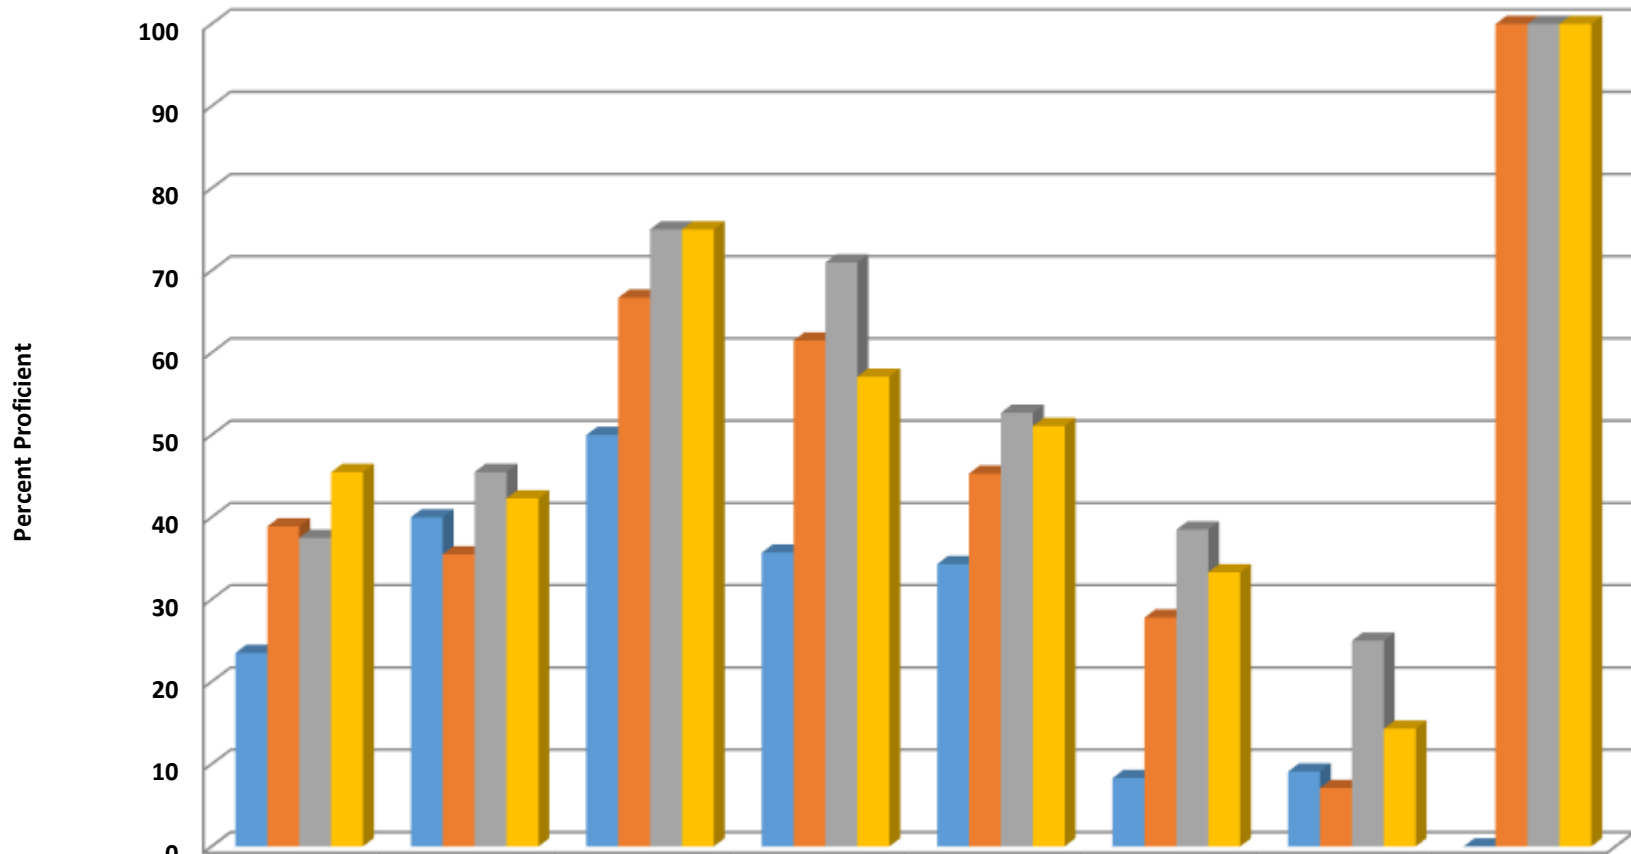

Ramseur Elementary Grade 3 Reading Percent Proficient by Subgroups

	BLCK	HISP	MULT	WHITE	EDS	LEP	SWD	AIG
2014 prof pct	23.5	40	50	35.7	34.3	8.3	9.1	0
2015 prof pct	38.9	35.5	66.7	61.5	45.3	27.8	7.1	100
2016 prof pct	37.5	45.5	75	71	52.7	38.5	25	100
2017 prof pct	45.5	42.3	75	57.1	51.1	33.3	14.3	100