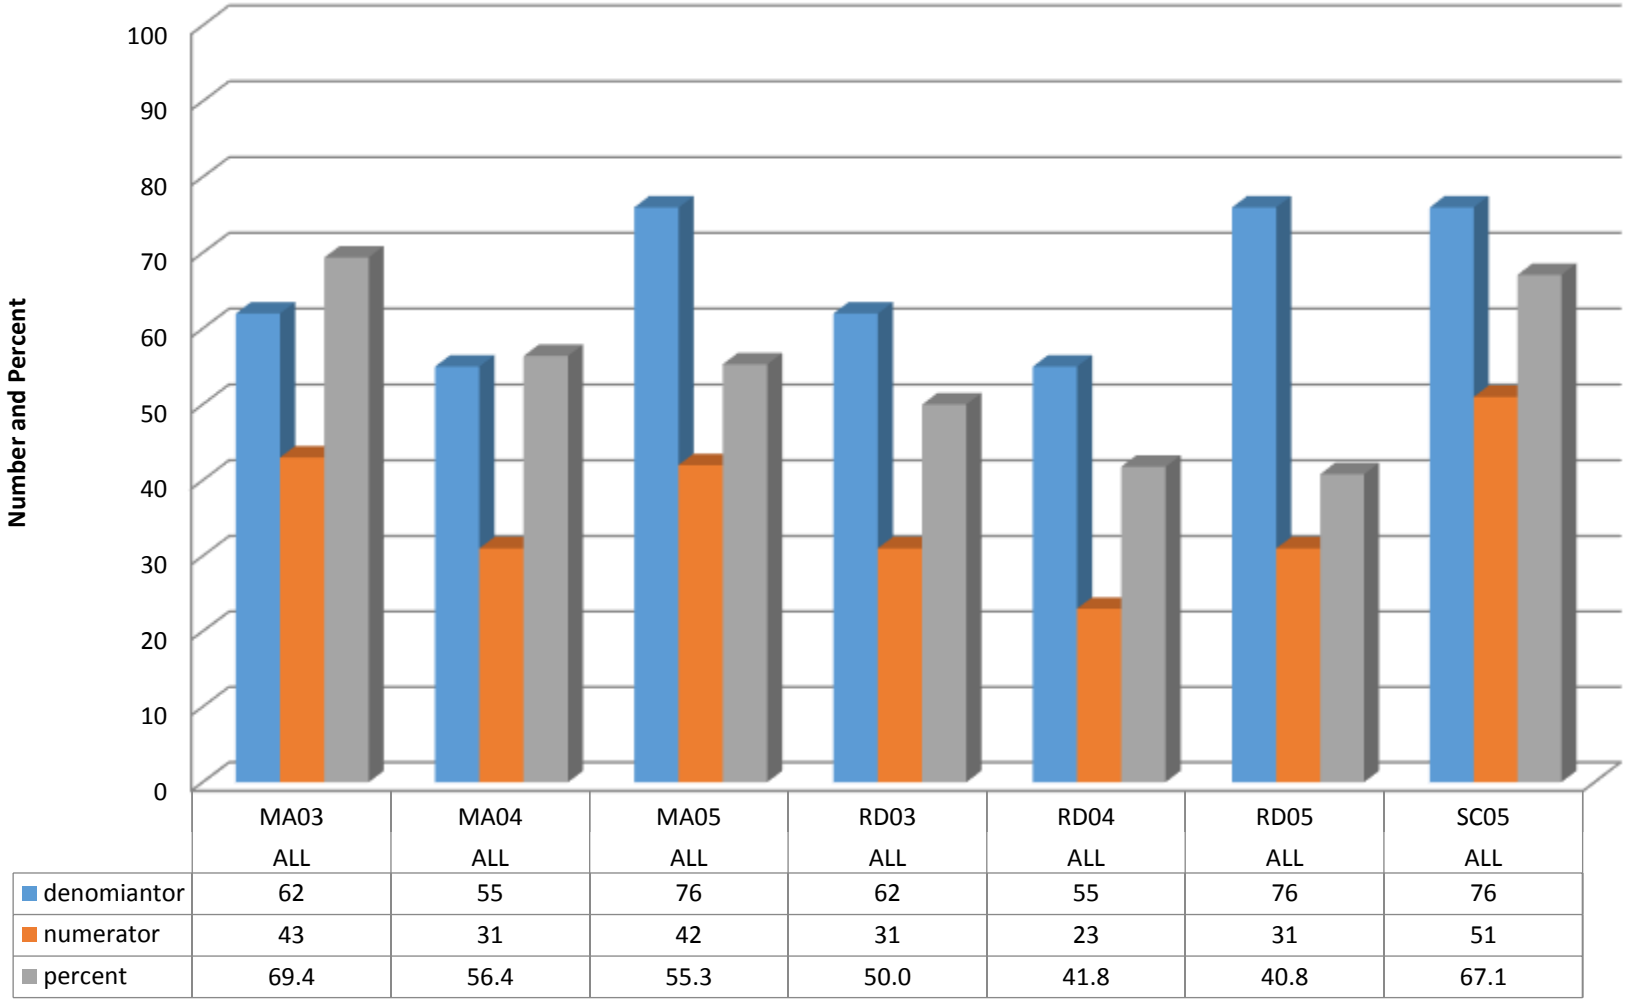

Ramseur Elementary 2016-2017 Math, Reading, and Science GLP

Ramseur Elementary Grades 3-5 Math Percent Proficient by Subgroups

	AMIN	ASIA	BLCK	HISP	MULT	WHITE	EDS	LEP	SWD	AIG
2014 prof pct	100	66.7	37.5	50.7	72.7	43.5	46.8	35.5	16.1	100
2015 prof pct	0	100	35.6	57.8	50	51.3	50.5	44.4	6.3	100
2016 prof pct	0	0	52.4	64.2	50	62.2	57.4	36.4	19.4	100
2017 prof pct	0	0	48.6	58.1	71.4	65.7	60	36	13	100