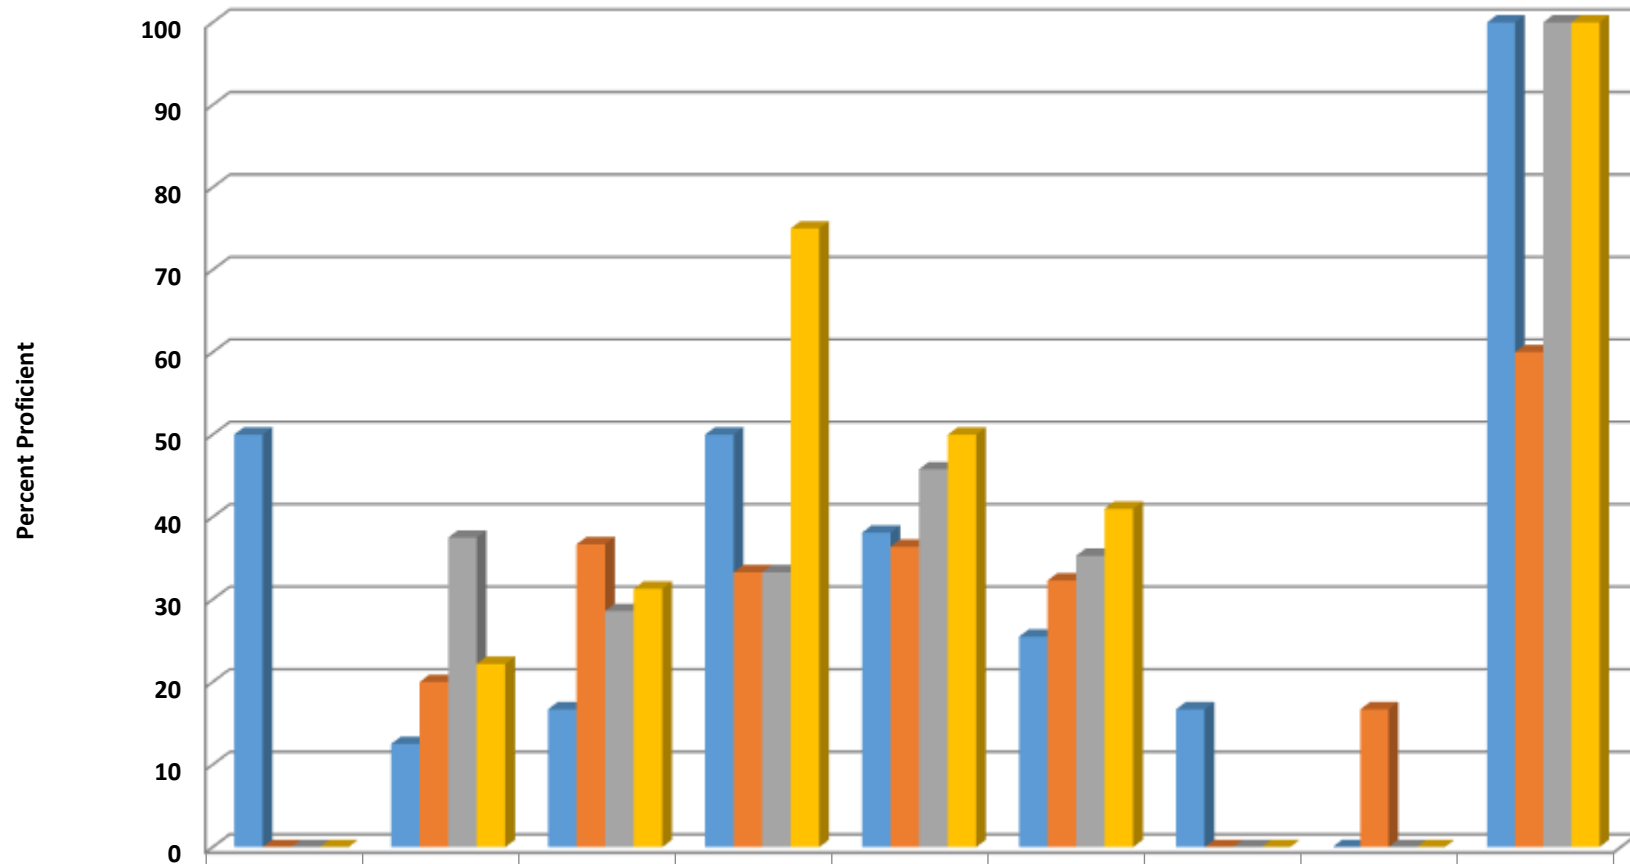

Ramseur Elementary Grade 4 Reading Percent Proficient by Subgroups

	ASIA	BLCK	HISP	MULT	WHTE	EDS	LEP	SWD	AIG
■ 2014 prof pct	50	12.5	16.7	50	38.1	25.5	16.7	0	100
■ 2015 prof pct	0	20	36.7	33.3	36.4	32.3	0	16.7	60
■ 2016 prof pct	0	37.5	28.6	33.3	45.8	35.3	0	0	100
■ 2017 prof pct	0	22.2	31.3	75	50	41	0	0	100