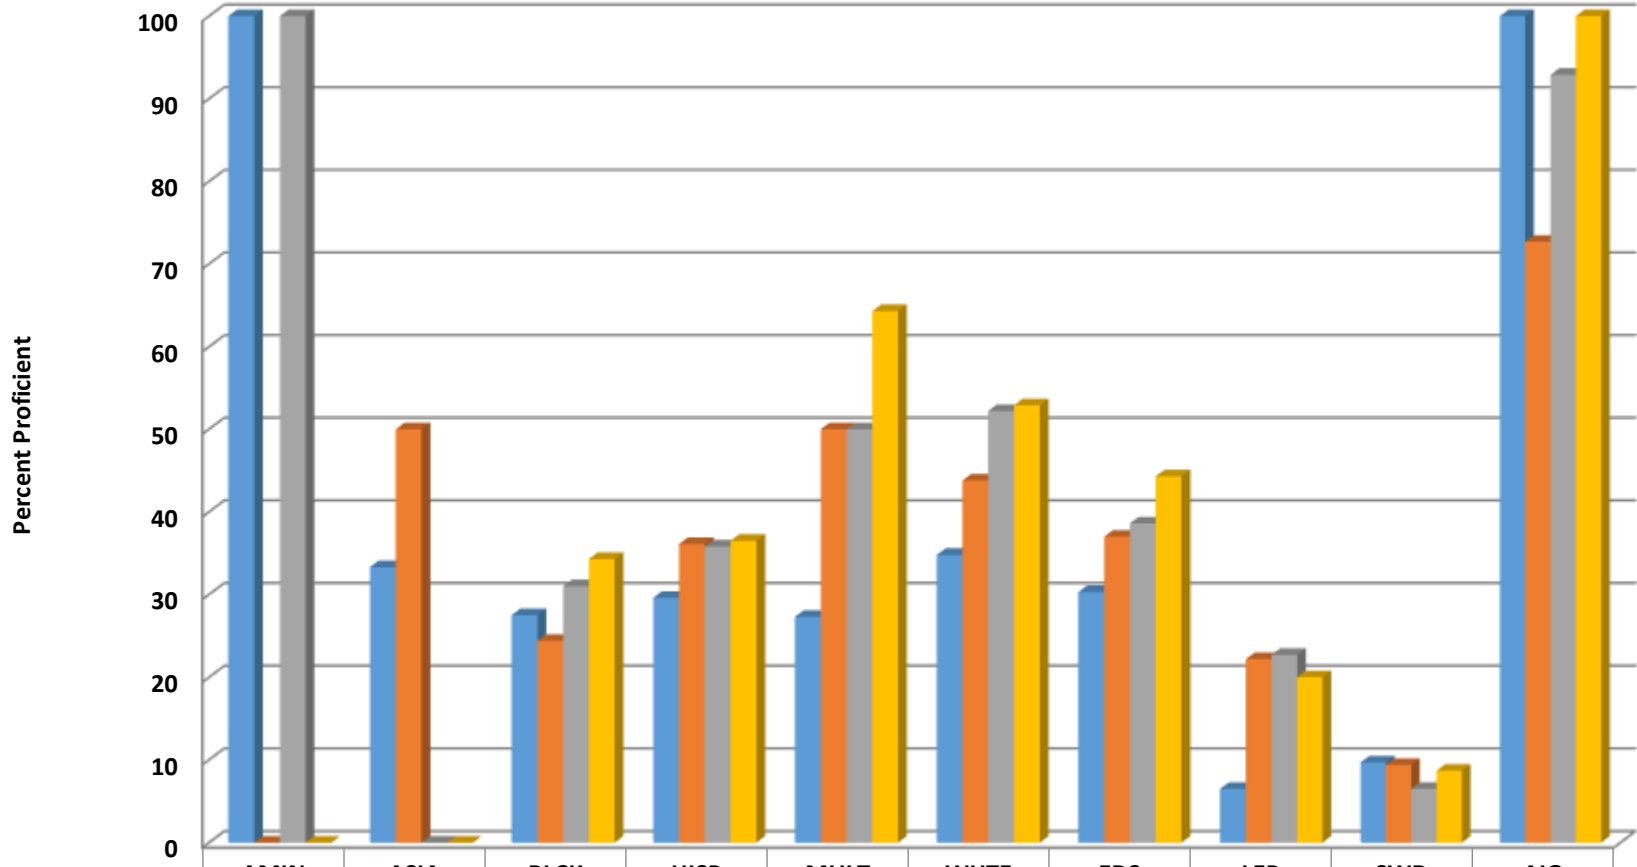

Ramseur Elementary Grades 3-5 Reading Percent Proficient by Subgroups

	AMIN	ASIA	BLCK	HISP	MULT	WHITE	EDS	LEP	SWD	AIG
■ 2014 prof pct	100	33.3	27.5	29.6	27.3	34.8	30.3	6.5	9.7	100
■ 2015 prof pct	0	50	24.4	36.1	50	43.8	37	22.2	9.4	72.7
■ 2016 prof pct	100	0	31	35.8	50	52.2	38.6	22.7	6.5	92.9
■ 2017 prof pct	0	0	34.3	36.5	64.3	52.9	44.3	20	8.7	100