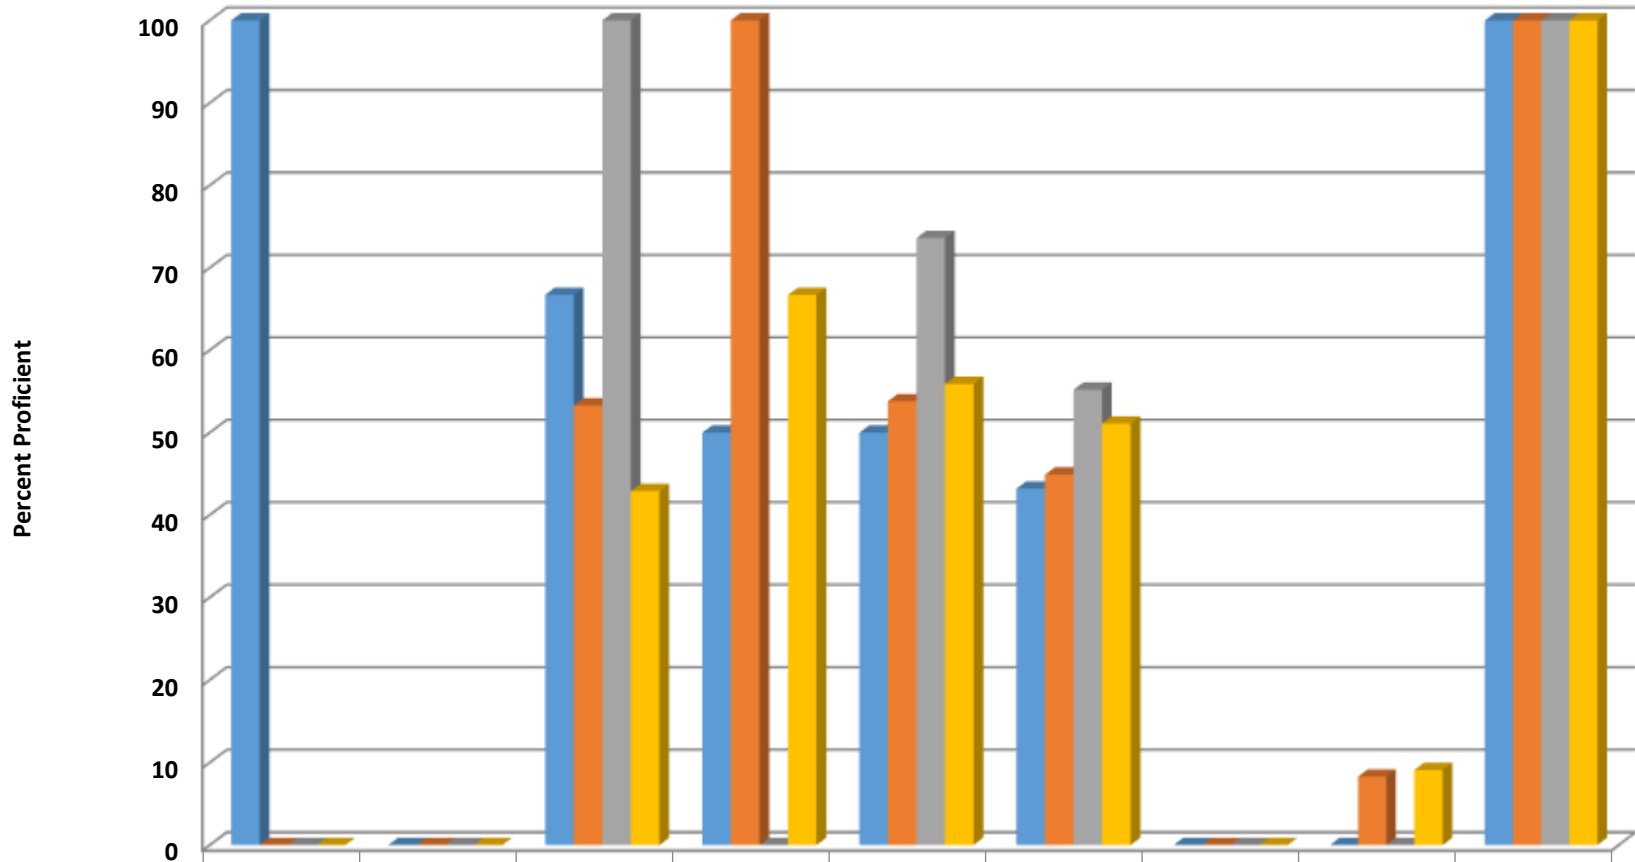

Tabernacle Elementary Grade 5 Math Percent Proficient by Subgroups

	AMIN	BLCK	HISP	MULT	WHITE	EDS	LEP	SWD	AIG
■ 2014 prof pct	100	0	66.7	50	50	43.2	0	0	100
■ 2015 prof pct	0	0	53.3	100	53.8	44.9	0	8.3	100
■ 2016 prof pct	0	0	100	0	73.6	55.2	0	0	100
■ 2017 prof pct	0	0	42.9	66.7	55.9	51.1	0	9.1	100