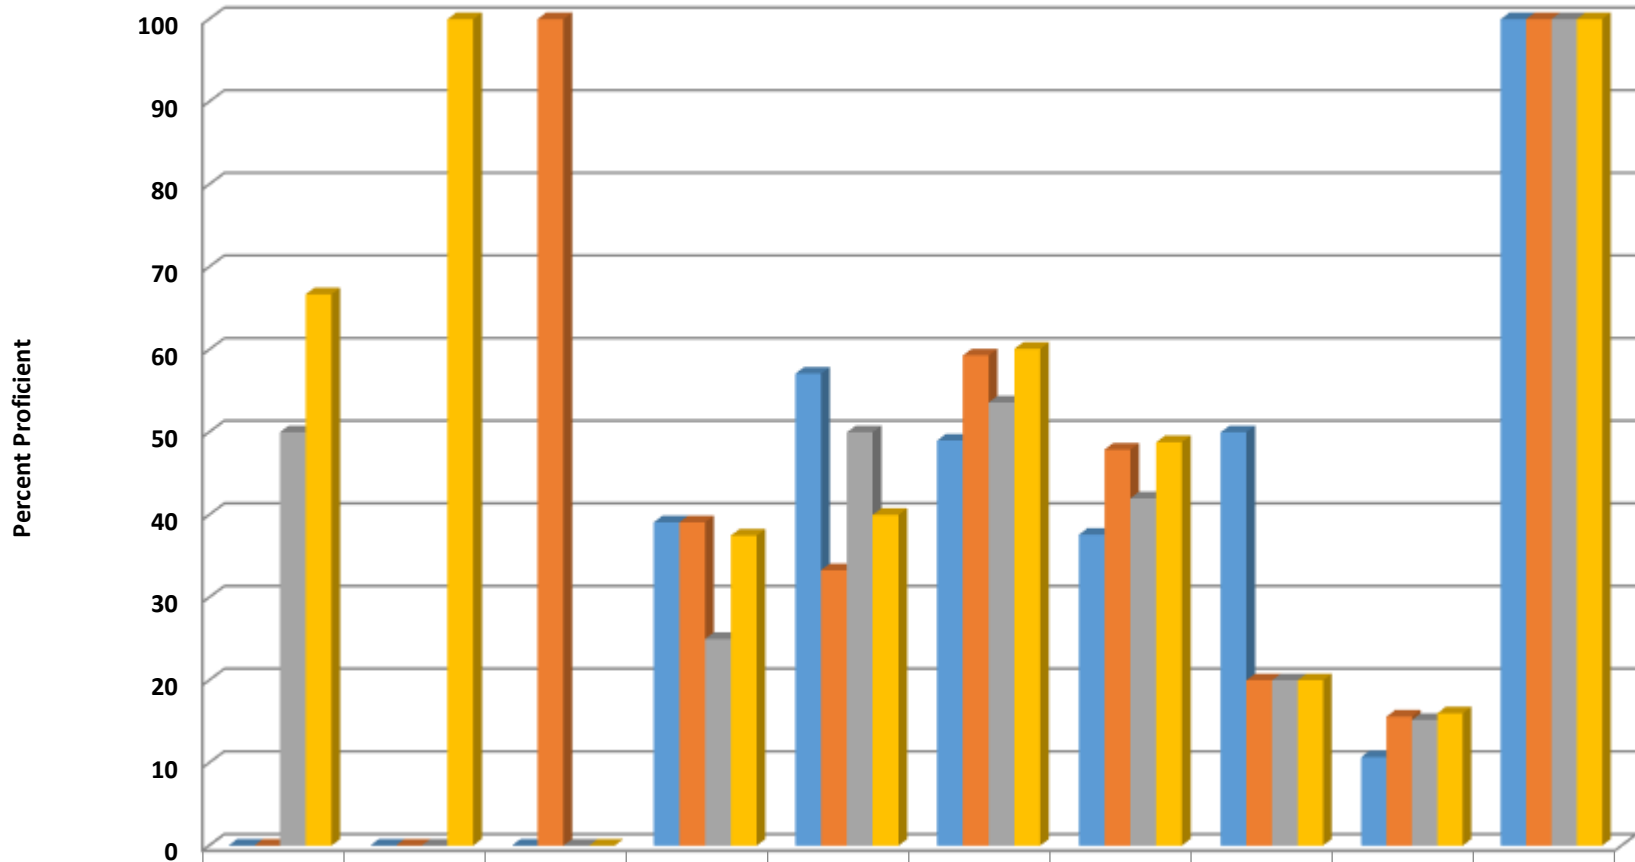

Tabernacle Elementary Grades 3-5 Reading Percent Proficient by Subgroups

	AMIN	ASIA	BLCK	HISP	MULT	WHITE	EDS	LEP	SWD	AIG
2014 prof pct	0	0	0	39.1	57.1	49	37.6	50	10.7	100
2015 prof pct	0	0	100	39.1	33.3	59.3	47.9	20	15.6	100
2016 prof pct	50	0	0	25	50	53.6	42	20	15.2	100
2017 prof pct	66.7	100	0	37.5	40	60.1	48.8	20	16	100