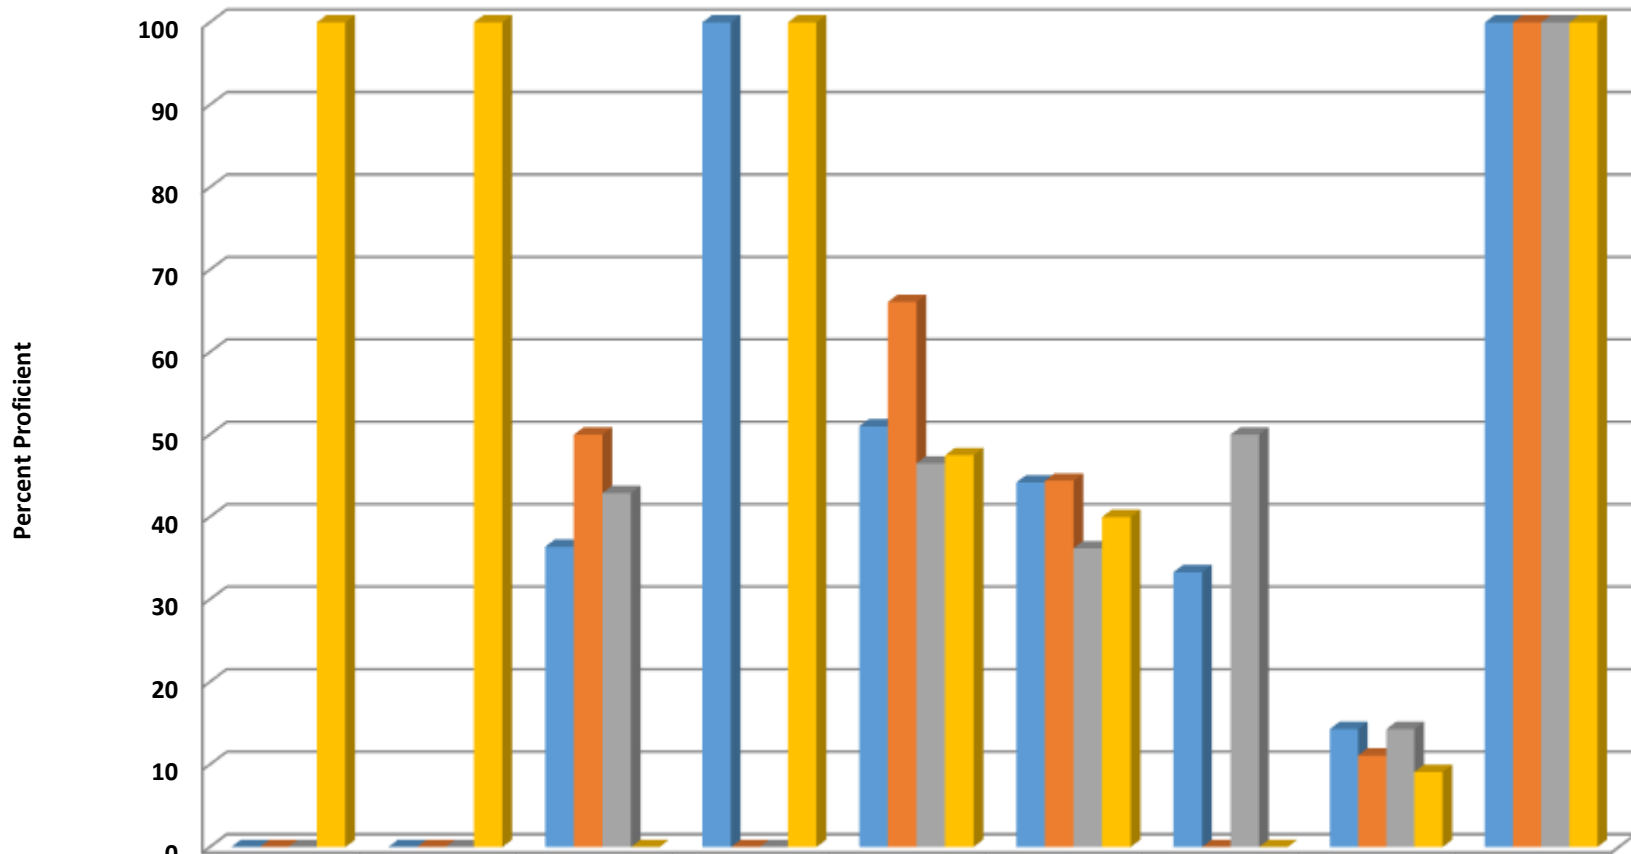

Tabernacle Elementary Grade 4 Reading Percent Proficient by Subgroups

	AMIN	ASIA	HISP	MULT	WHITE	EDS	LEP	SWD	AIG
■ 2014 prof pct	0	0	36.4	100	51	44.2	33.3	14.3	100
■ 2015 prof pct	0	0	50	0	66.1	44.4	0	11.1	100
■ 2016 prof pct	0	0	42.9	0	46.5	36.2	50	14.3	100
■ 2017 prof pct	100	100	0	100	47.5	40	0	9.1	100