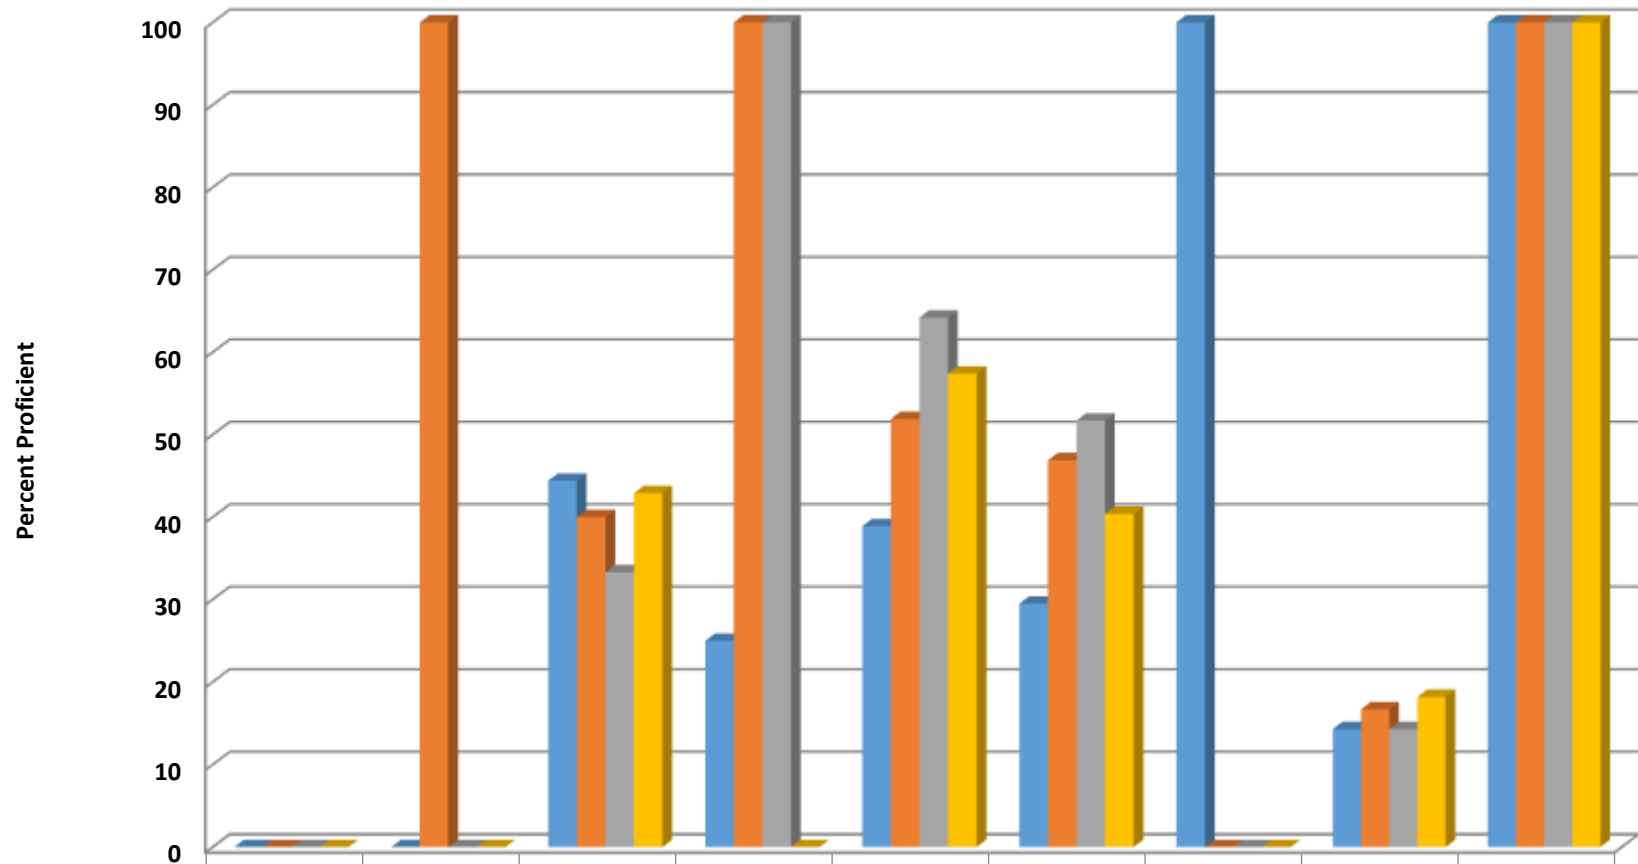

Tabernacle Elementary Grade 5 Reading Percent Proficient by Subgroups

	AMIN	BLCK	HISP	MULT	WHT	EDS	LEP	SWD	AIG
2014 prof pct	0	0	44.4	25	38.9	29.5	100	14.3	100
2015 prof pct	0	100	40	100	51.9	46.9	0	16.7	100
2016 prof pct	0	0	33.3	100	64.2	51.7	0	14.3	100
2017 prof pct	0	0	42.9	0	57.4	40.4	0	18.2	100