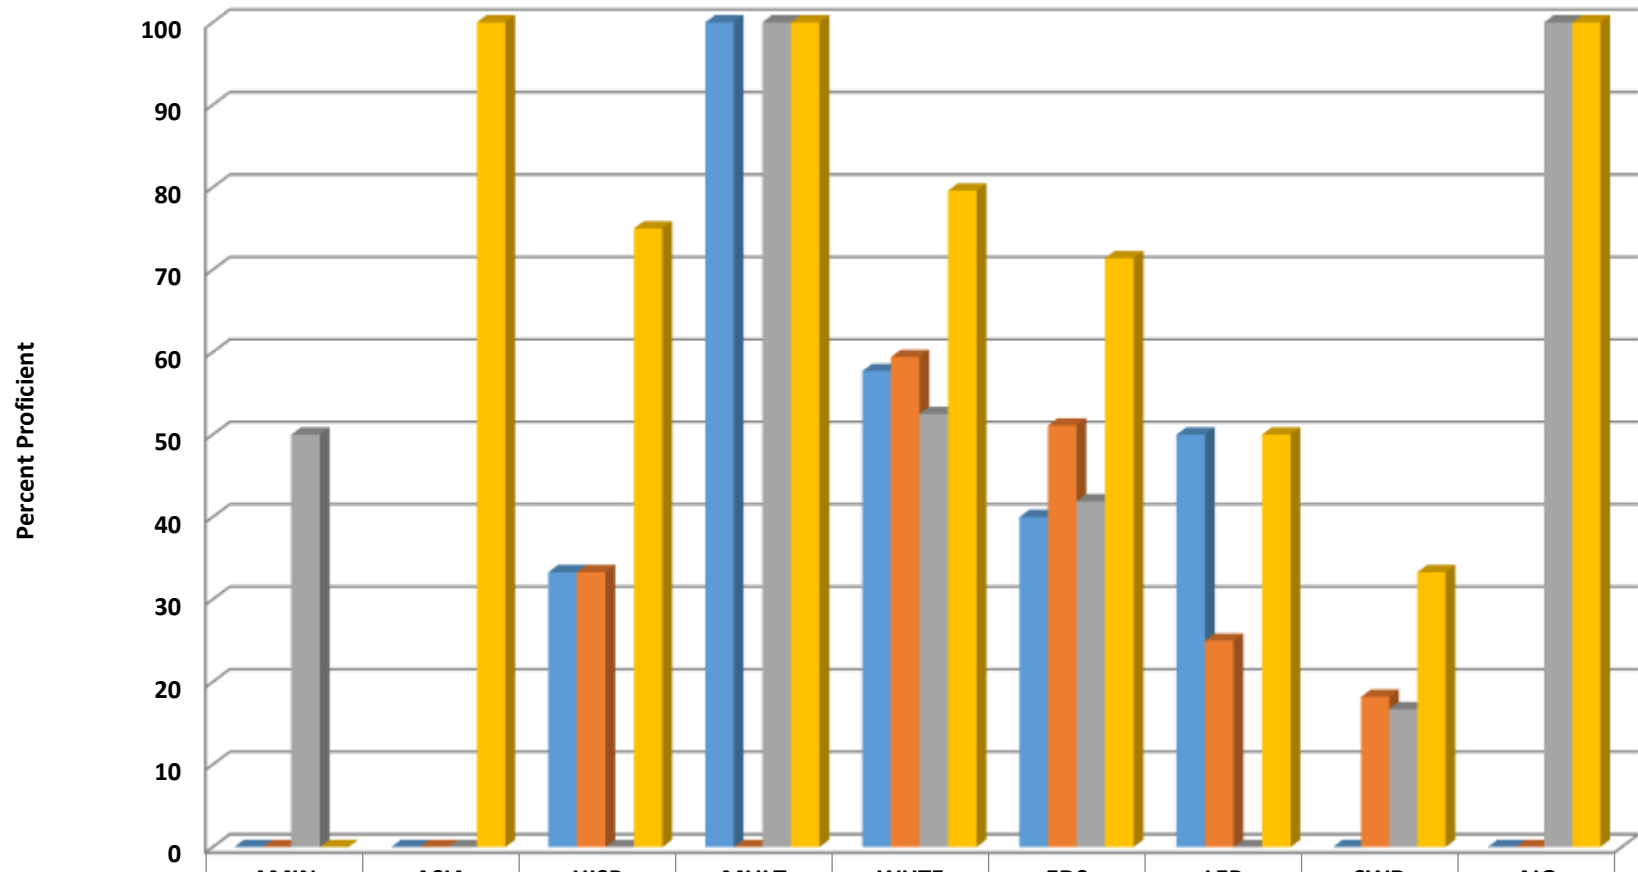

Tabernacle Elementary Grade 3 Reading Percent Proficient by Subgroups

	AMIN	ASIA	HISP	MULT	WHT	EDS	LEP	SWD	AIG
2014 prof pct	0	0	33.3	100	57.7	40	50	0	0
2015 prof pct	0	0	33.3	0	59.4	51.1	25	18.2	0
2016 prof pct	50	0	0	100	52.5	41.9	0	16.7	100
2017 prof pct	0	100	75	100	79.6	71.4	50	33.3	100