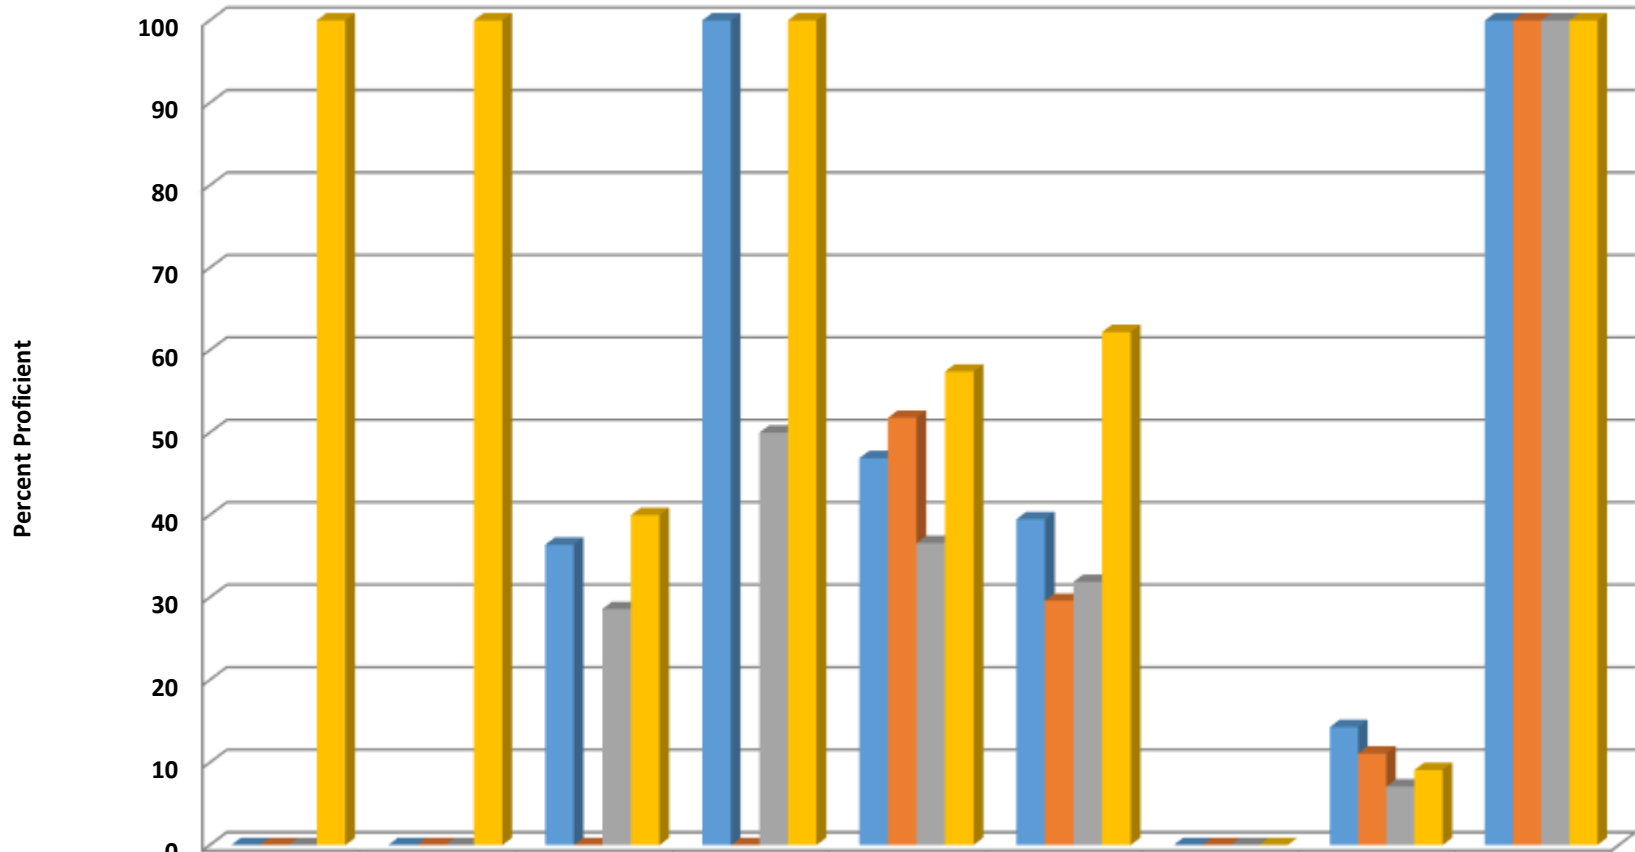

Tabernacle Elementary Grade 4 Math Percent Proficient by Subgroups

	AMIN	ASIA	HISP	MULT	WHITE	EDS	LEP	SWD	AIG
■ 2014 prof pct	0	0	36.4	100	46.9	39.5	0	14.3	100
■ 2015 prof pct	0	0	0	0	51.8	29.6	0	11.1	100
■ 2016 prof pct	0	0	28.6	50	36.6	31.9	0	7.1	100
■ 2017 prof pct	100	100	40	100	57.4	62.2	0	9.1	100