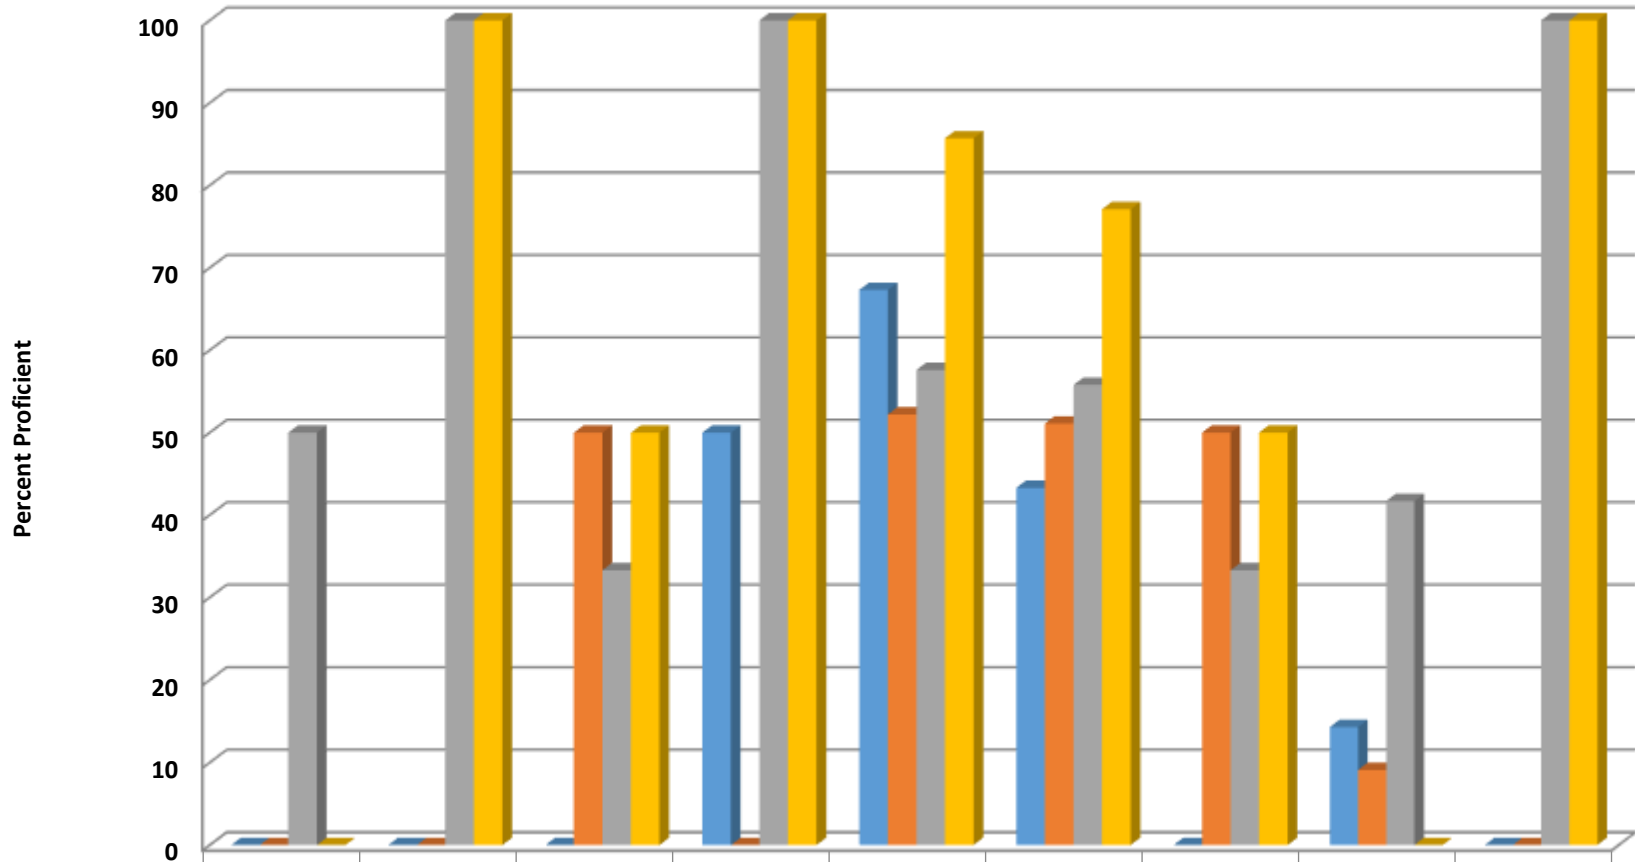

Tabernacle Elementary Grade 3 Math Percent Proficient by Subgroups

	AMIN	ASIA	HISP	MULT	WHITE	EDS	LEP	SWD	AIG
■ 2014 prof pct	0	0	0	50	67.3	43.3	0	14.3	0
■ 2015 prof pct	0	0	50	0	52.2	51.1	50	9.1	0
■ 2016 prof pct	50	100	33.3	100	57.6	55.8	33.3	41.7	100
■ 2017 prof pct	0	100	50	100	85.7	77.1	50	0	100