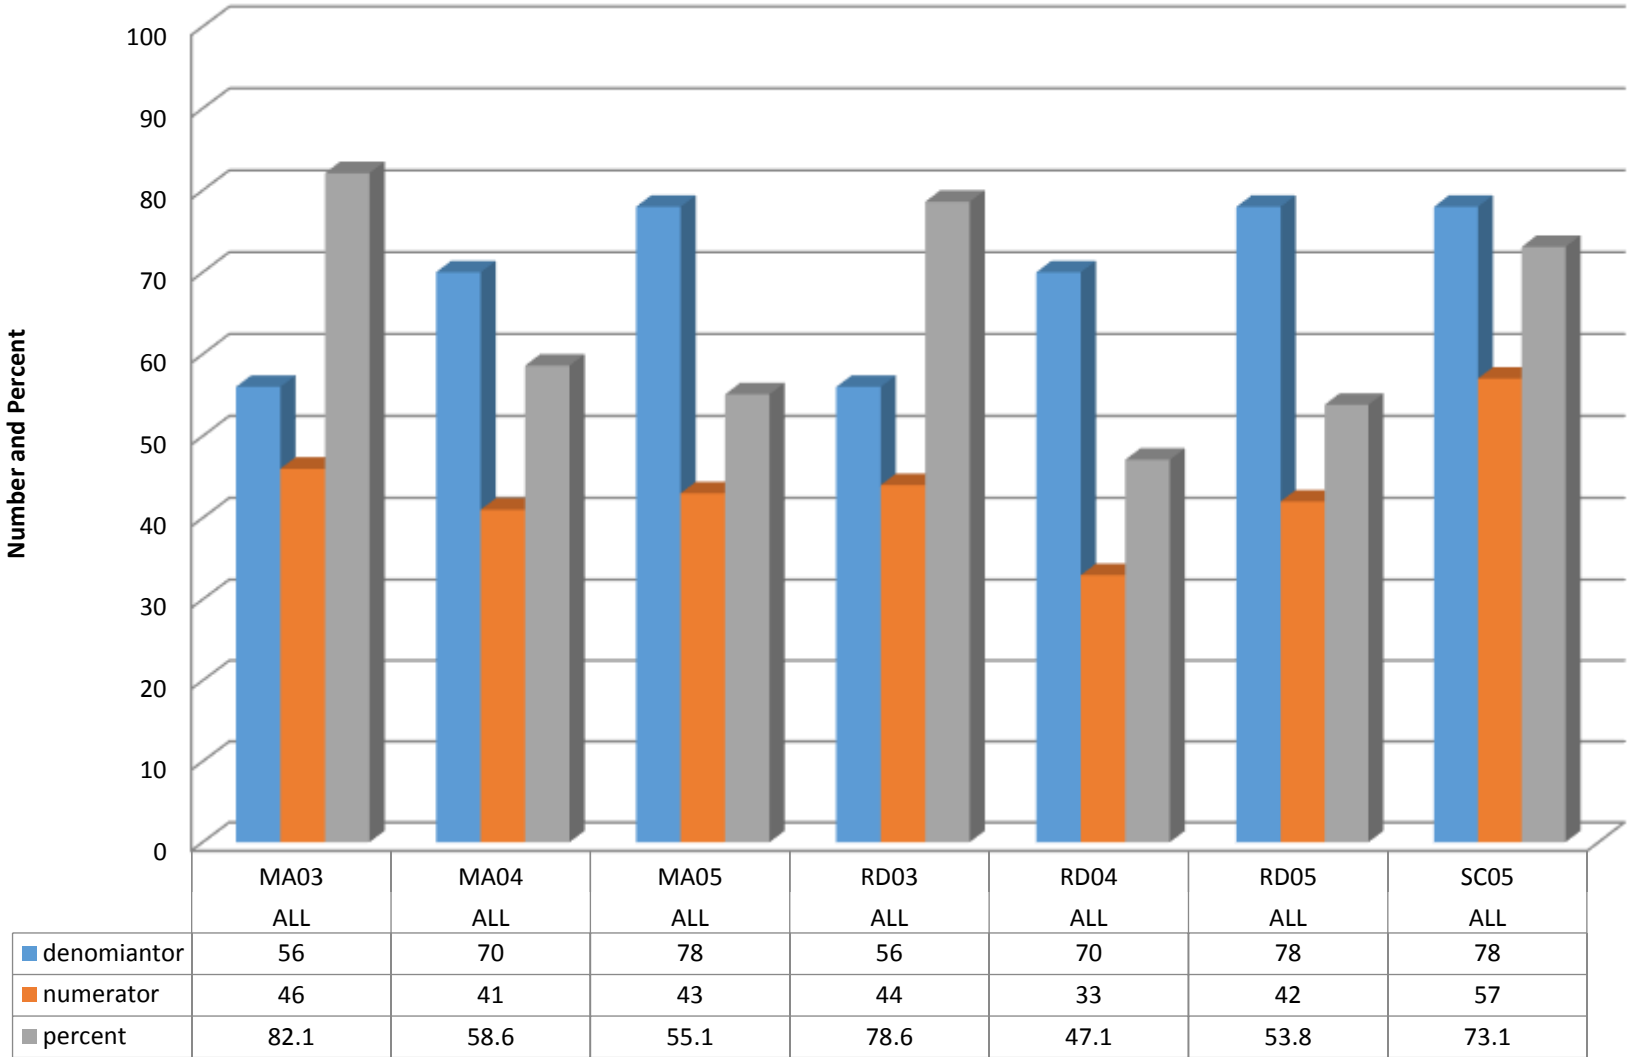

Tabernacle Elementary 2016-2017 Math, Reading, and Science GLP

Tabernacle Elementary Grades 3-5 Math Percent Proficient by Subgroups

	AMIN	ASIA	BLCK	HISP	MULT	WHITE	EDS	LEP	SWD	AIG
2014 prof pct	100	0	0	43.5	57.1	54.8	41.9	0	10.7	100
2015 prof pct	0	0	0	47.8	33.3	52.5	43.8	40	9.4	100
2016 prof pct	50	100	0	43.8	50	54.1	46.2	20	18.2	100
2017 prof pct	66.7	100	0	43.8	80	64.6	62.2	20	8	100