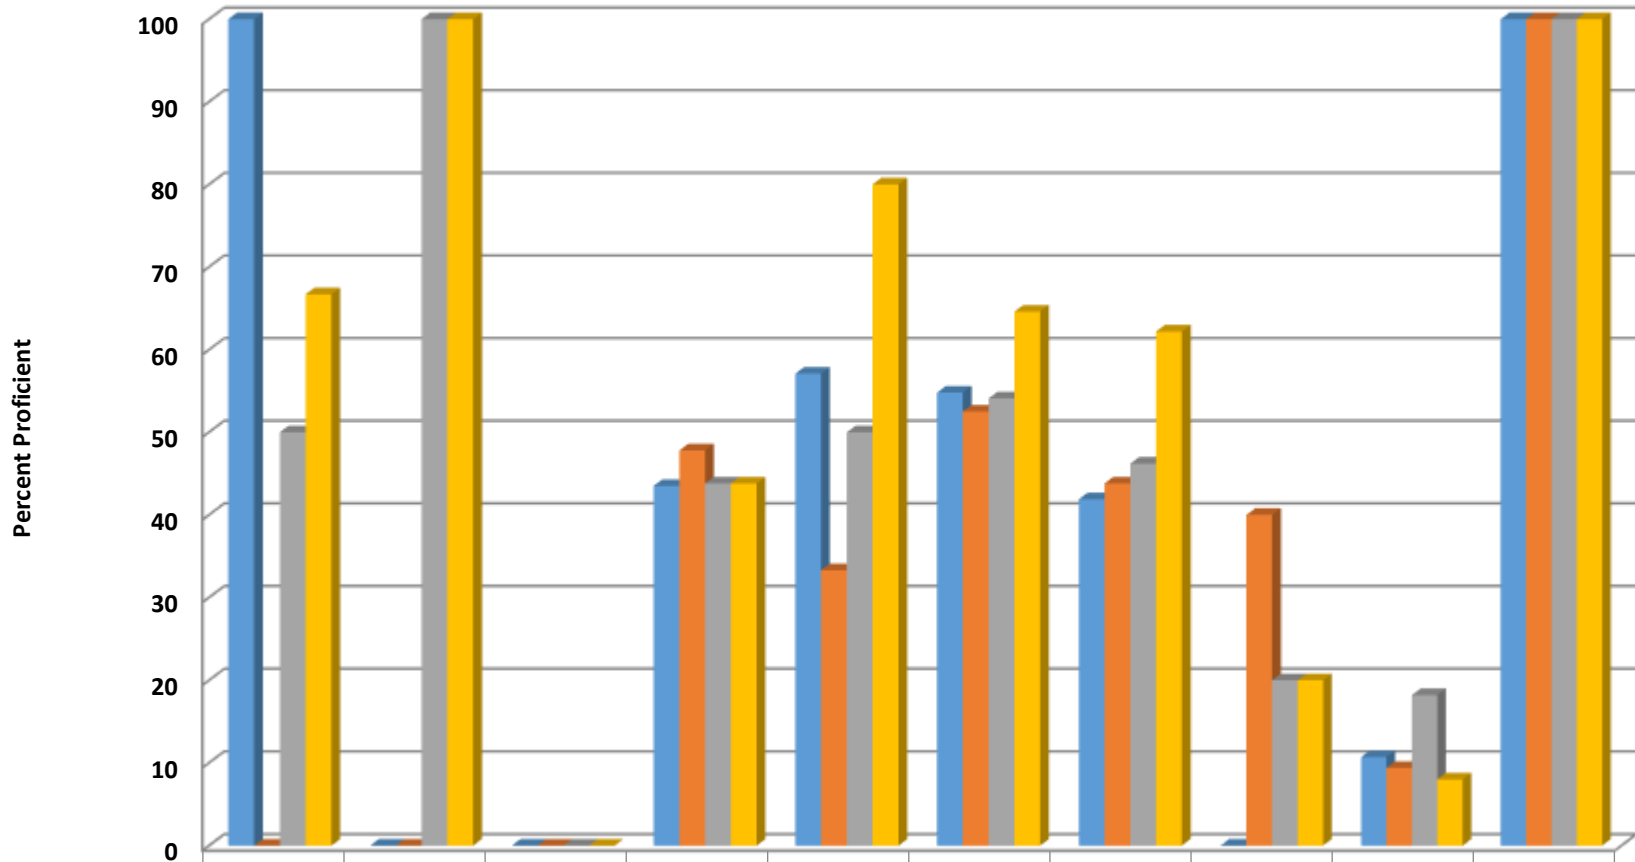

Tabernacle Elementary 2016-2017 Math, Reading, and Science GLP

Tabernacle Elementary Grades 3-5 Math Percent Proficient by Subgroups

	AMIN	ASIA	BLCK	HISP	MULT	WHITE	EDS	LEP	SWD	AIG
2014 prof pct	100	0	0	43.5	57.1	54.8	41.9	0	10.7	100
2015 prof pct	0	0	0	47.8	33.3	52.5	43.8	40	9.4	100
2016 prof pct	50	100	0	43.8	50	54.1	46.2	20	18.2	100
2017 prof pct	66.7	100	0	43.8	80	64.6	62.2	20	8	100