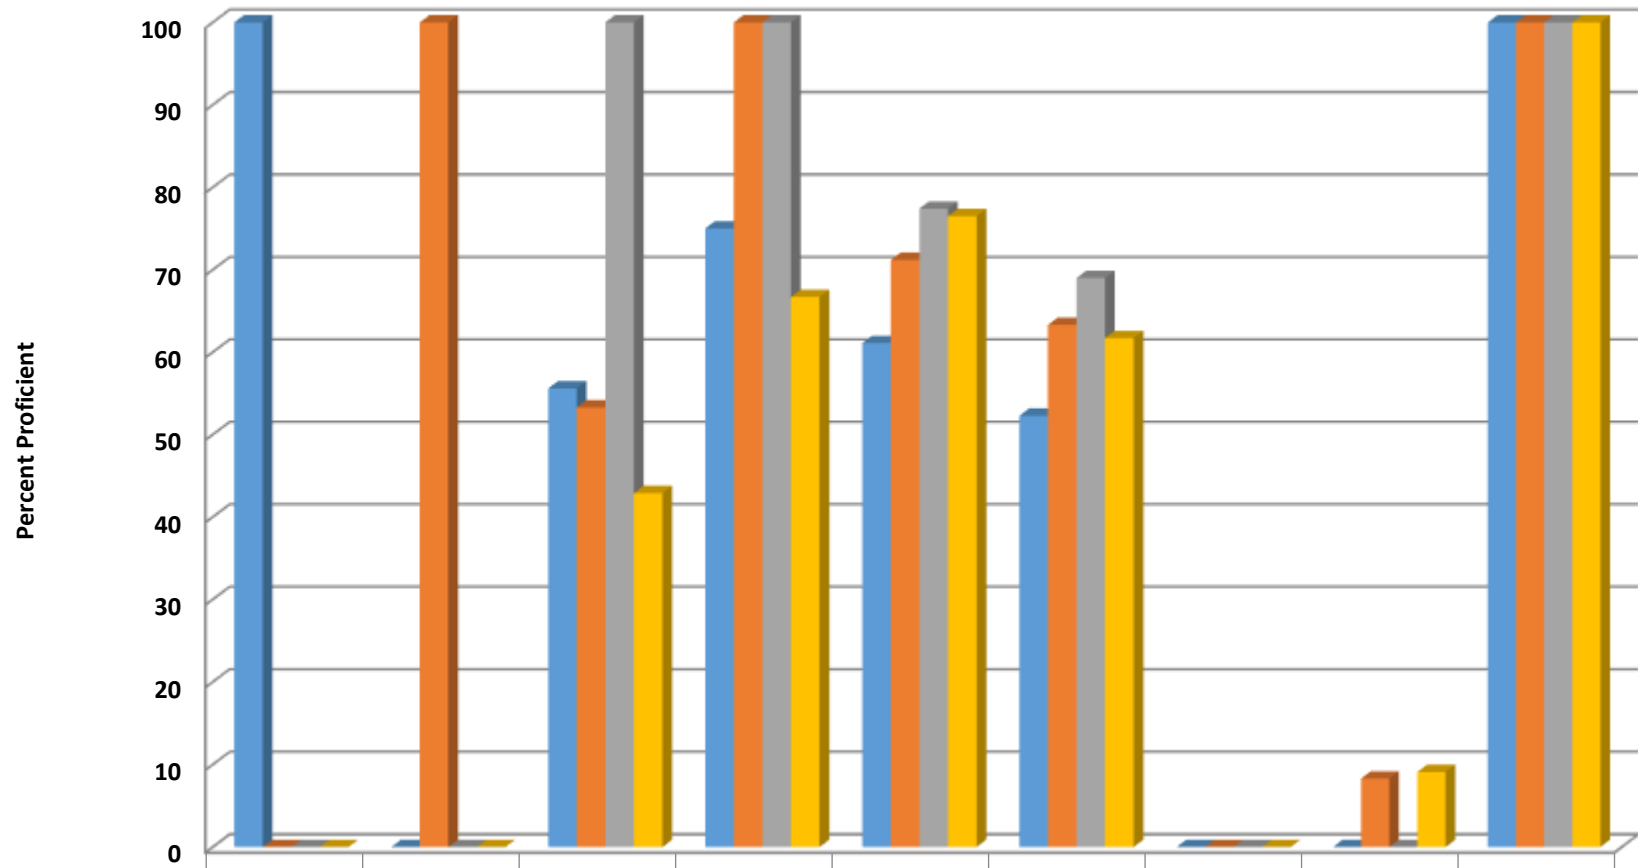

Tabernacle Elementary Grade 5 Science Percent Proficient by Subgroups

	AMIN	BLCK	HISP	MULT	WHT	EDS	LEP	SWD	AIG
2014 prof pct	100	0	55.6	75	61.1	52.3	0	0	100
2015 prof pct	0	100	53.3	100	71.2	63.3	0	8.3	100
2016 prof pct	0	0	100	100	77.4	69	0	0	100
2017 prof pct	0	0	42.9	66.7	76.5	61.7	0	9.1	100