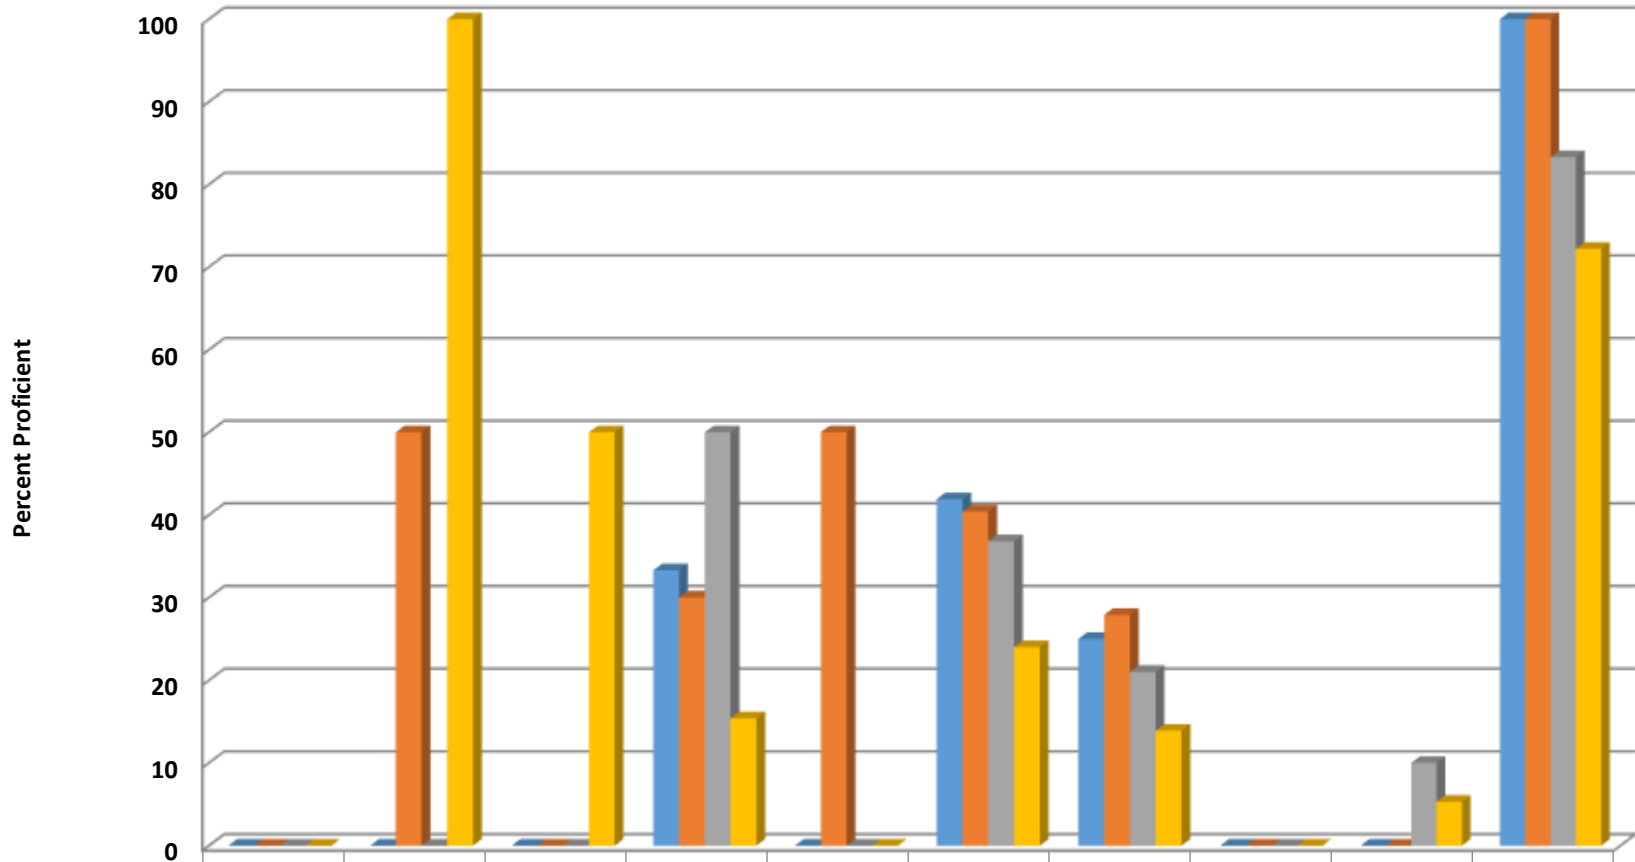

Uwharrie Ridge 6-12 Grade 7 Math Percent Proficient by Subgroups

	AMIN	ASIA	BLCK	HISP	MULT	WHITE	EDS	LEP	SWD	AIG
2014 prof pct	0	0	0	33.3	0	41.9	25	0	0	100
2015 prof pct	0	50	0	30	50	40.4	27.9	0	0	100
2016 prof pct	0	0	0	50	0	36.8	21	0	10	83.3
2017 prof pct	0	100	50	15.4	0	24	13.9	0	5.3	72.2