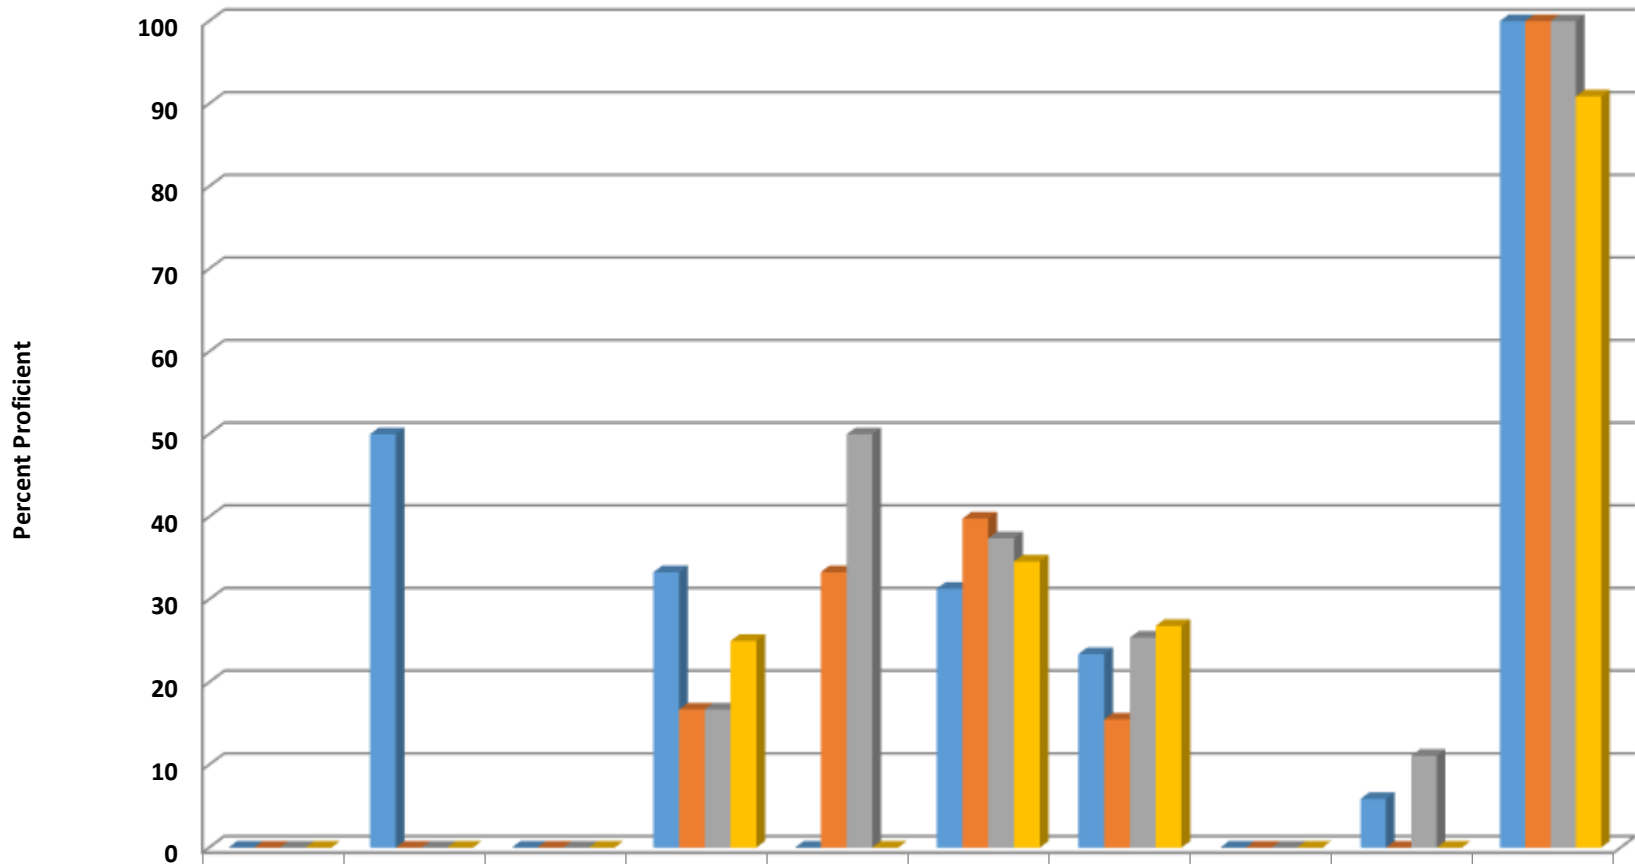

Uwharrie Ridge 6-12 Grade 8 Math Percent Proficient by Subgroups

	AMIN	ASIA	BLCK	HISP	MULT	WHITE	EDS	LEP	SWD	AIG
2014 prof pct	0	50	0	33.3	0	31.3	23.4	0	5.9	100
2015 prof pct	0	0	0	16.7	33.3	39.8	15.5	0	0	100
2016 prof pct	0	0	0	16.7	50	37.4	25.4	0	11.1	100
2017 prof pct	0	0	0	25	0	34.6	26.8	0	0	90.9