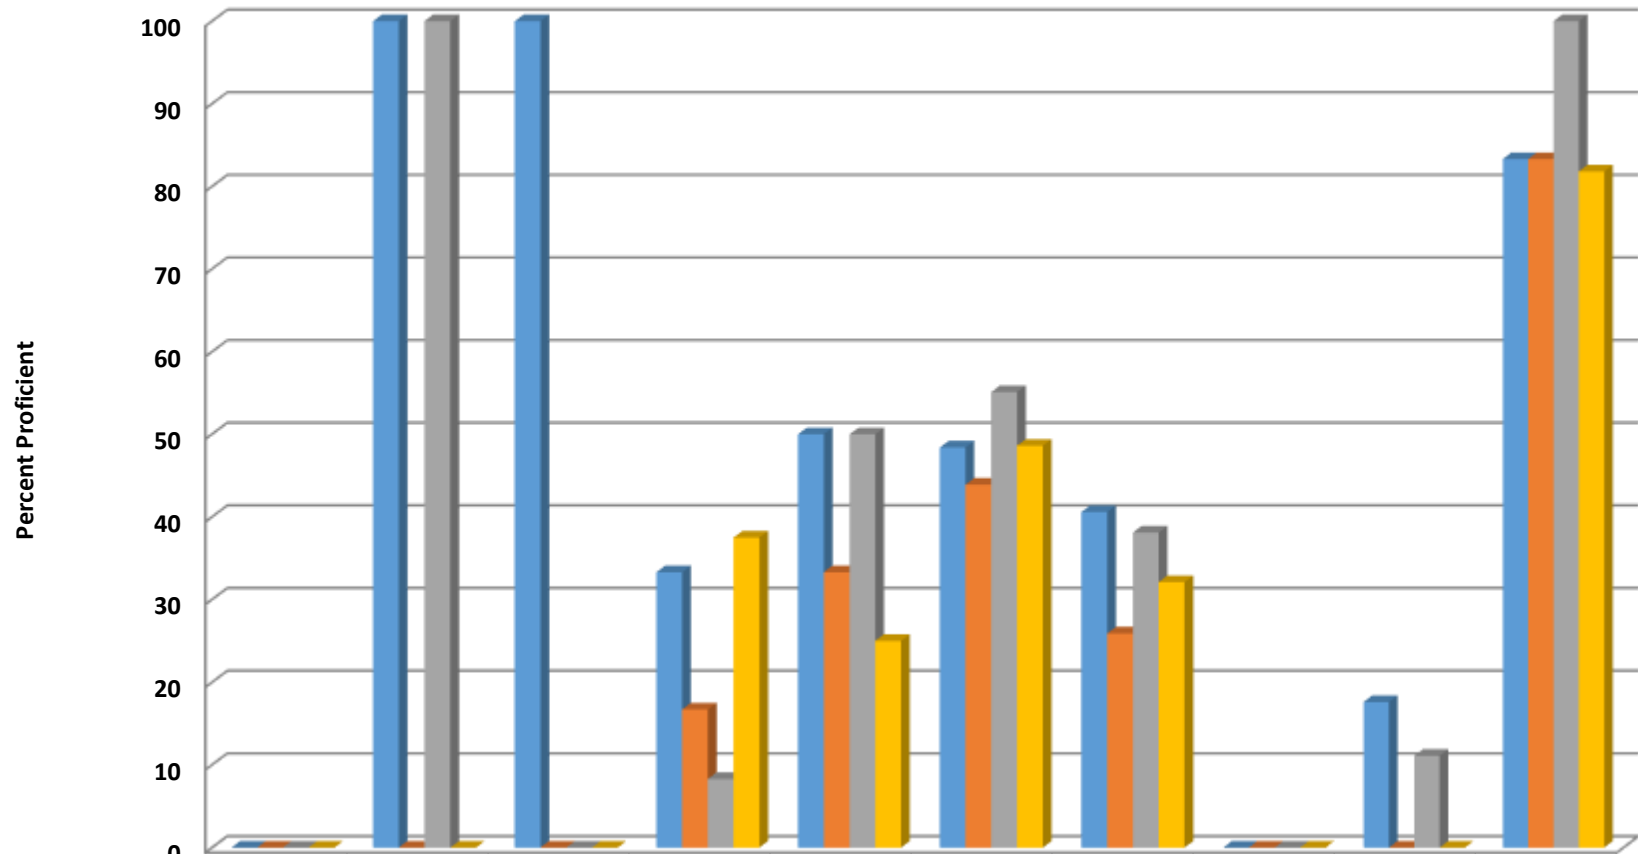

Uwharrie Ridge 6-12 Grade 8 Reading Percent Proficient by Subgroups

	AMIN	ASIA	BLCK	HISP	MULT	WHITE	EDS	LEP	SWD	AIG
■ 2014 prof pct	0	100	100	33.3	50	48.4	40.6	0	17.6	83.3
■ 2015 prof pct	0	0	0	16.7	33.3	43.9	25.9	0	0	83.3
■ 2016 prof pct	0	100	0	8.3	50	55.1	38.1	0	11.1	100
■ 2017 prof pct	0	0	0	37.5	25	48.6	32.1	0	0	81.8