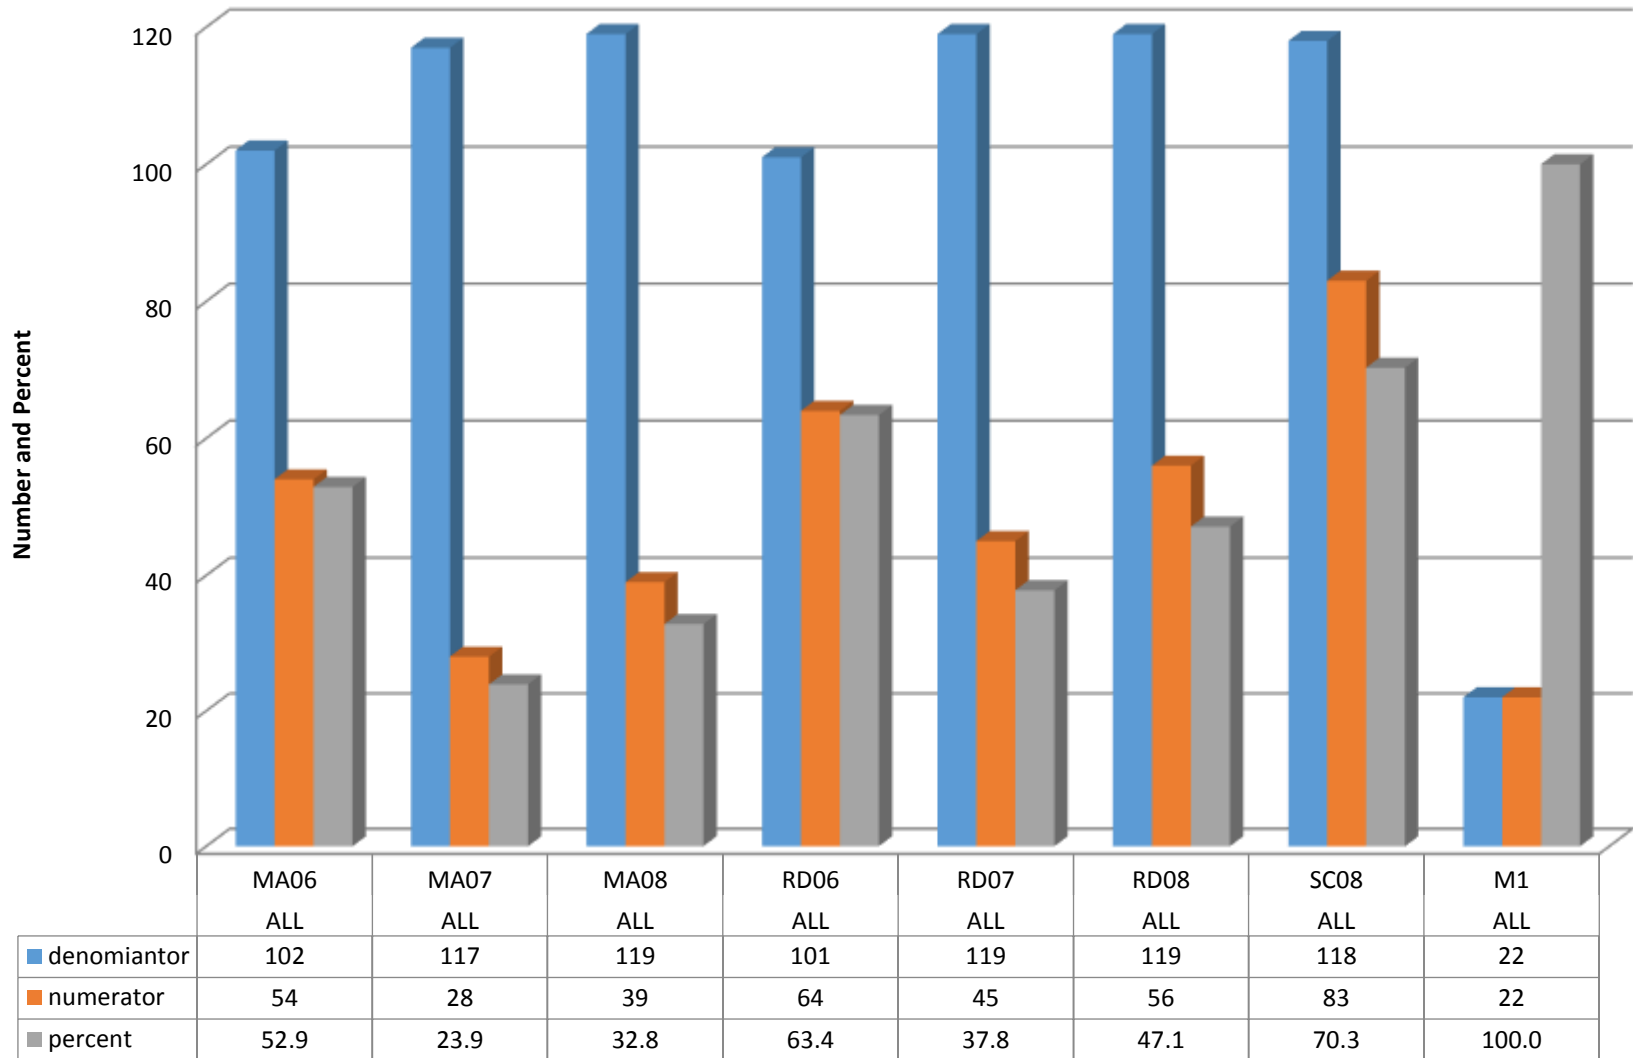

Uwharrie Ridge 6-12 2016-2017 Math, Reading, Science, and Math I GLP

Uwharrie Ridge 6-12 NC Math I Percent Proficient by Subgroups

	ASIA	HISP	WHITE	EDS	SWD	AIG
■ 2014 prof pct	100	100	91.1	100	100	100
■ 2015 prof pct	0	100	100	100	0	100
■ 2016 prof pct	100	100	89.3	88.9	0	100
■ 2017 prof pct	0	100	100	100	0	100