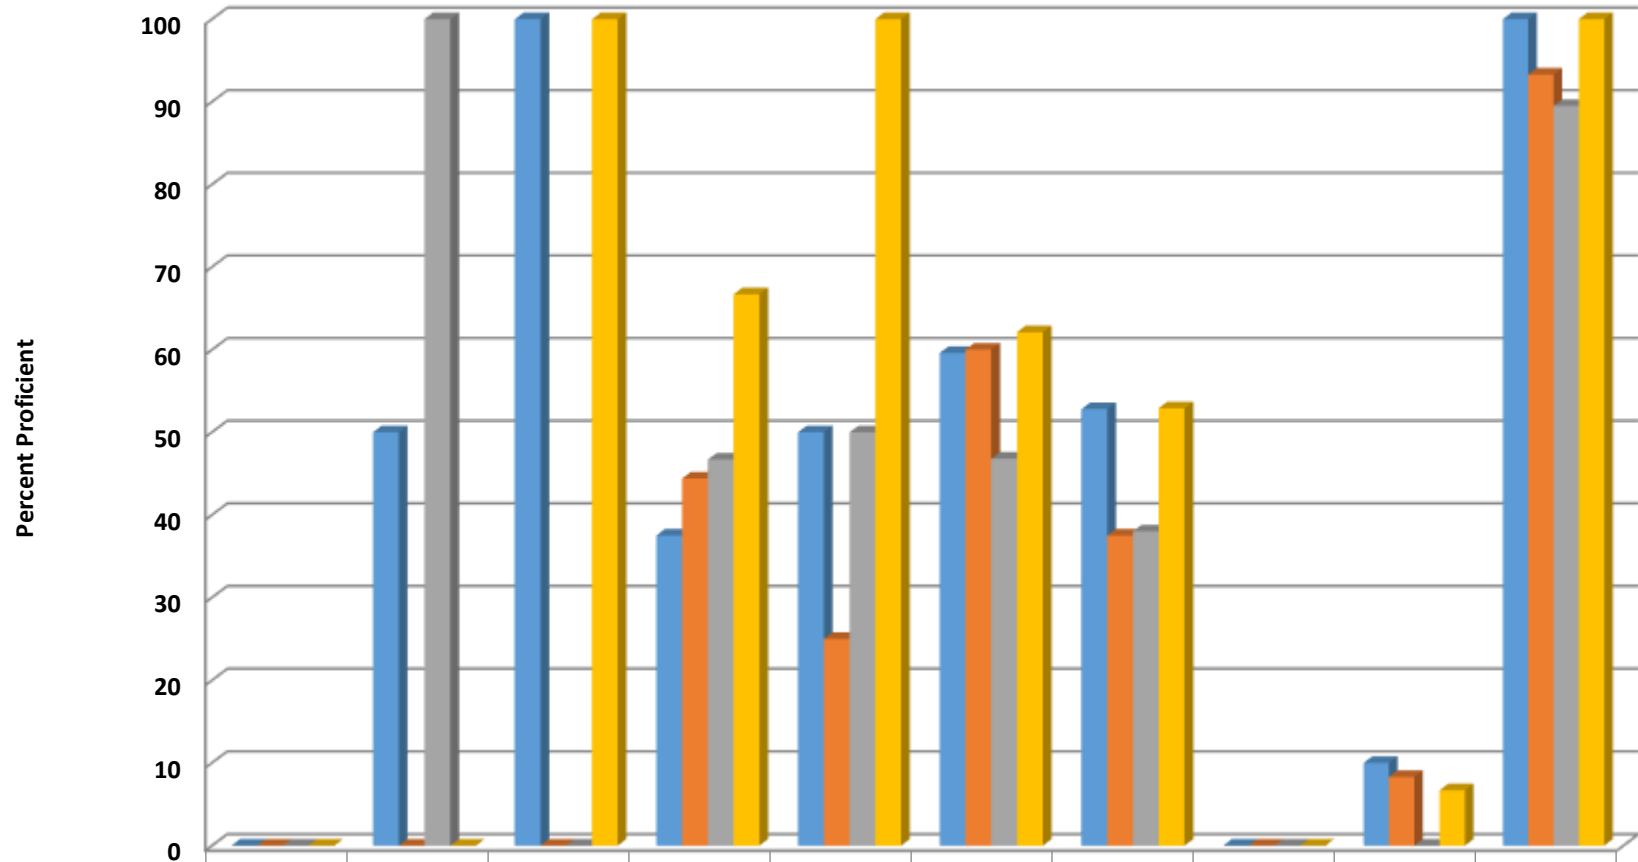

Uwharrie Ridge 6-12 Grade 6 Reading Percent Proficient by Subgroups

	AMIN	ASIA	BLCK	HISP	MULT	WHITE	EDS	LEP	SWD	AIG
■ 2014 prof pct	0	50	100	37.5	50	59.6	52.8	0	10	100
■ 2015 prof pct	0	0	0	44.4	25	60	37.5	0	8.3	93.3
■ 2016 prof pct	0	100	0	46.7	50	46.8	38	0	0	89.5
■ 2017 prof pct	0	0	100	66.7	100	62.1	52.9	0	6.7	100