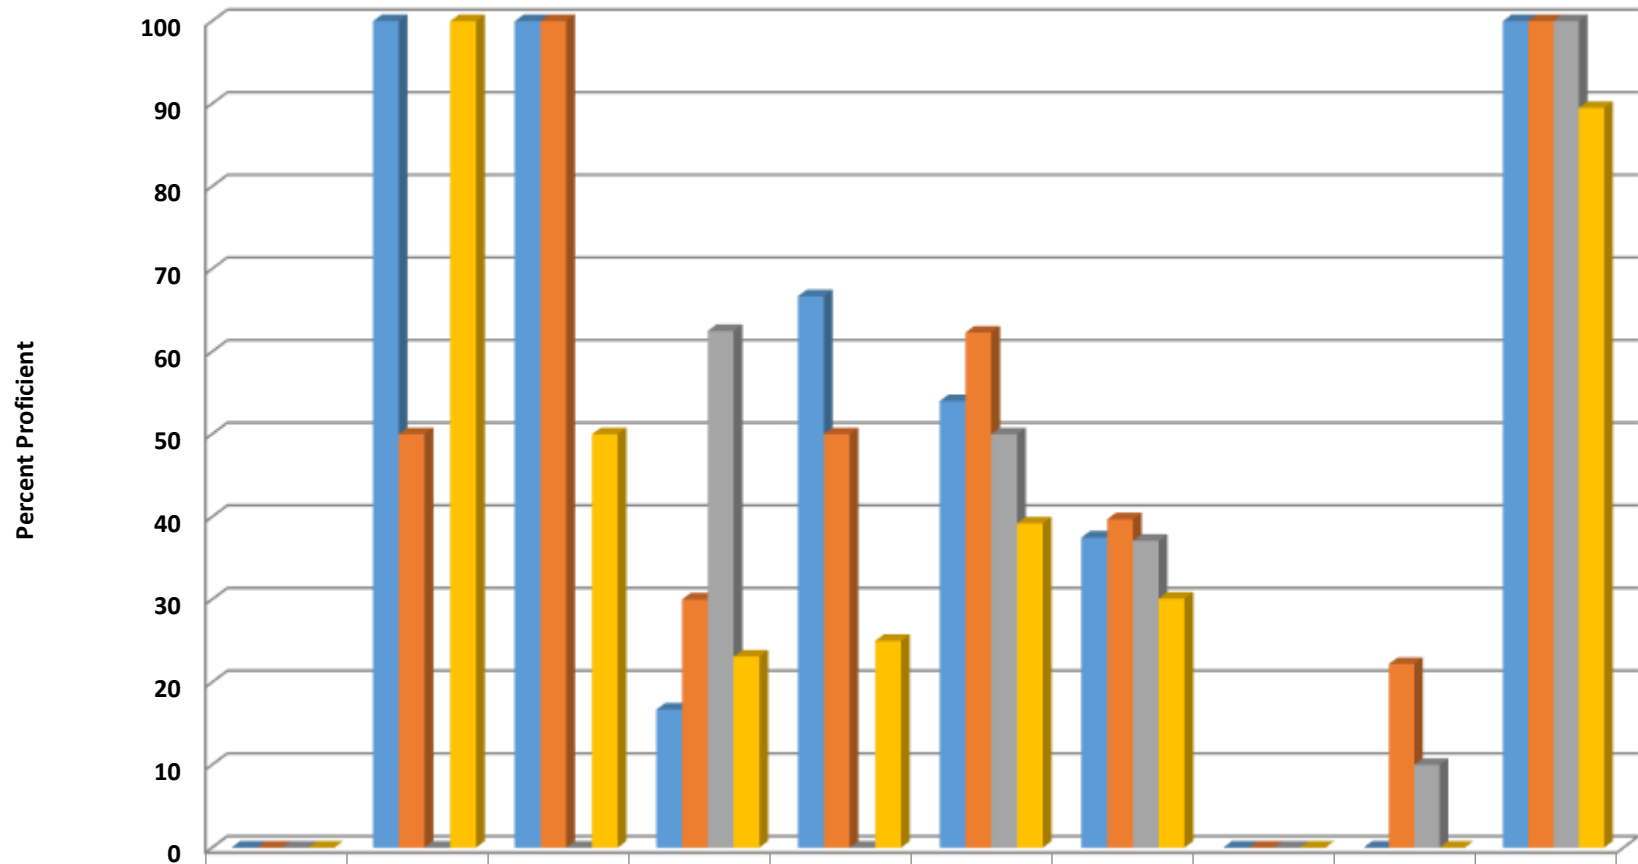

Uwharrie Ridge 6-12 Grade 7 Reading Percent Proficient by Subgroups

	AMIN	ASIA	BLCK	HISP	MULT	WHITE	EDS	LEP	SWD	AIG
■ 2014 prof pct	0	100	100	16.7	66.7	54	37.5	0	0	100
■ 2015 prof pct	0	50	100	30	50	62.3	39.7	0	22.2	100
■ 2016 prof pct	0	0	0	62.5	0	50	37.1	0	10	100
■ 2017 prof pct	0	100	50	23.1	25	39.2	30.1	0	0	89.5