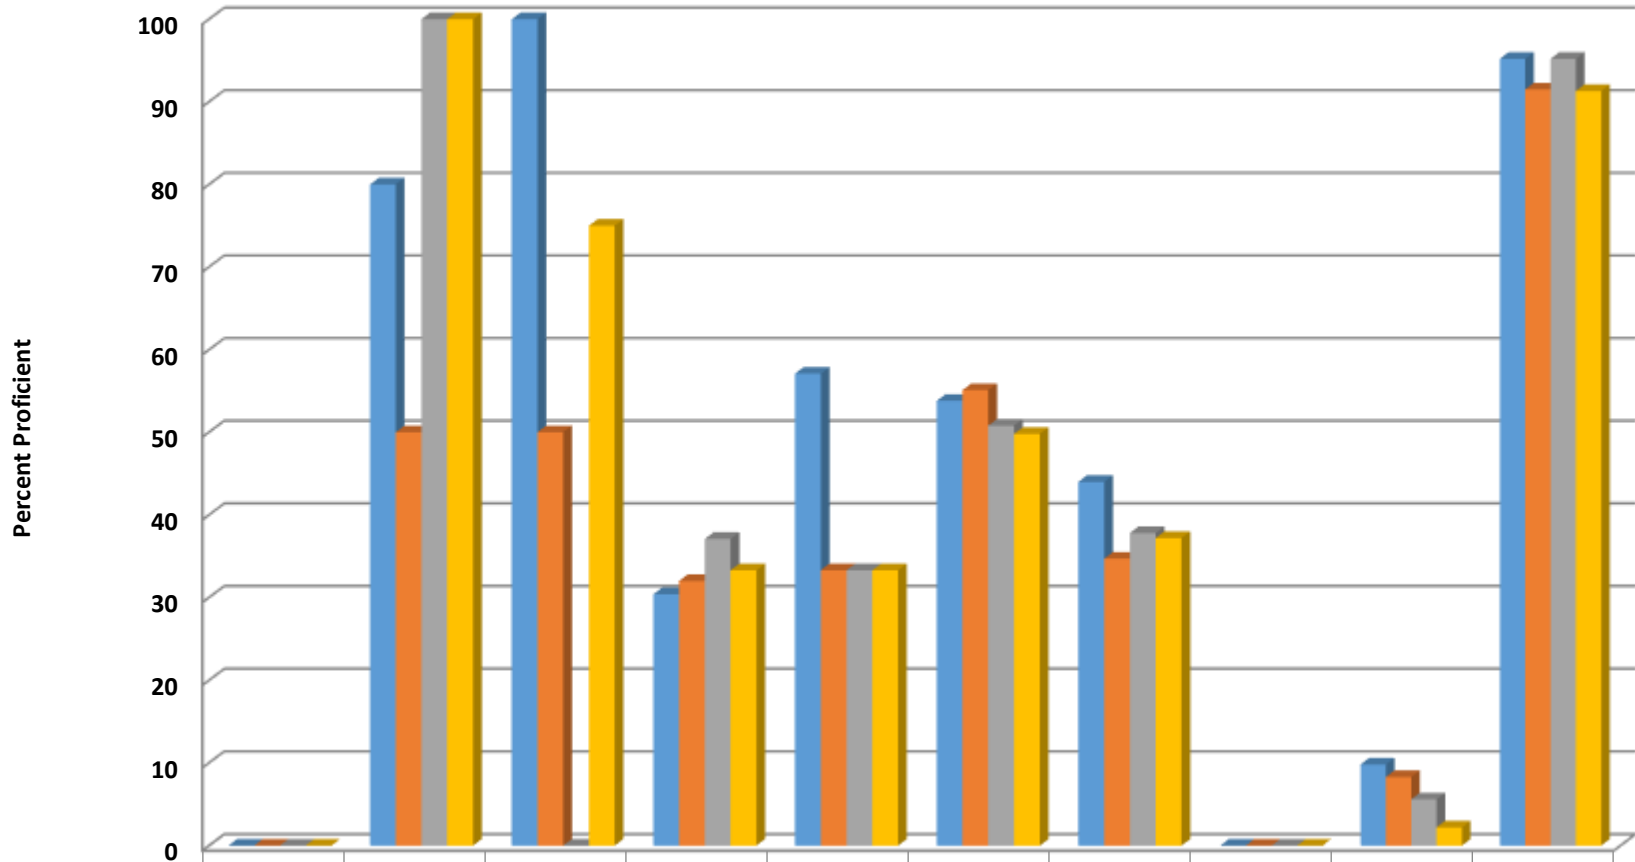

Uwharrie Ridge 6-12 Grades 6-8 Reading Percent Proficient by Subgroups

	AMIN	ASIA	BLCK	HISP	MULT	WHITE	EDS	LEP	SWD	AIG
■ 2014 prof pct	0	80	100	30.4	57.1	53.8	44	0	9.8	95.2
■ 2015 prof pct	0	50	50	32	33.3	55.1	34.7	0	8.3	91.5
■ 2016 prof pct	0	100	0	37.1	33.3	50.8	37.8	0	5.6	95.2
■ 2017 prof pct	0	100	75	33.3	33.3	49.8	37.2	0	2.2	91.3