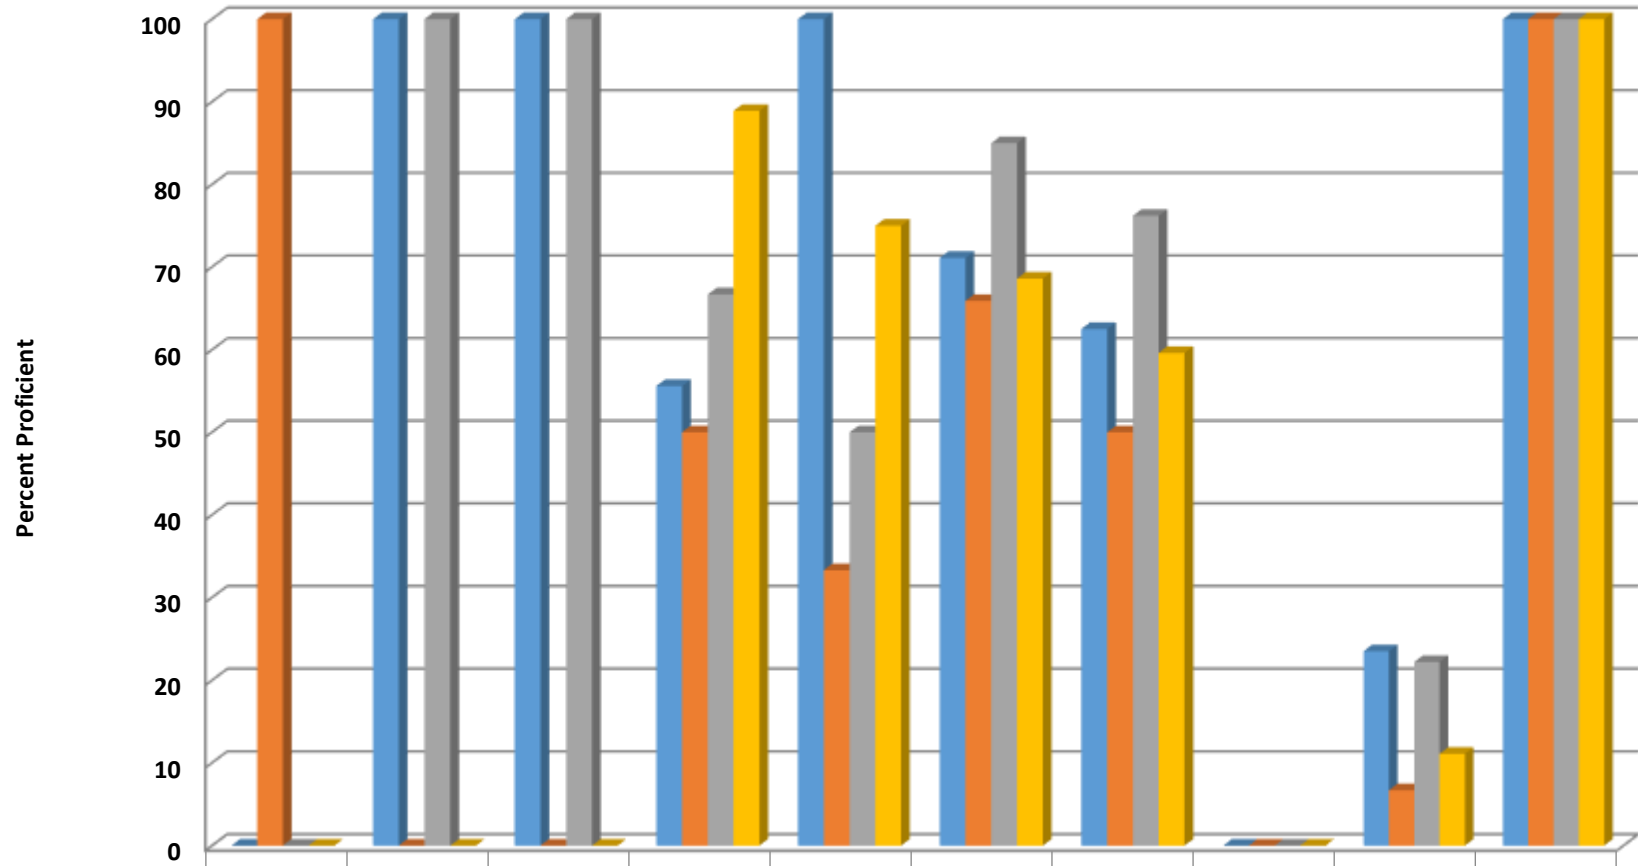

Uwharrie Ridge 6-12 Grade 8 Science Percent Proficient by Subgroups

	AMIN	ASIA	BLCK	HISP	MULT	WHITE	EDS	LEP	SWD	AIG
■ 2014 prof pct	0	100	100	55.6	100	71.1	62.5	0	23.5	100
■ 2015 prof pct	100	0	0	50	33.3	65.9	50	0	6.7	100
■ 2016 prof pct	0	100	100	66.7	50	85	76.2	0	22.2	100
■ 2017 prof pct	0	0	0	88.9	75	68.6	59.6	0	11.1	100