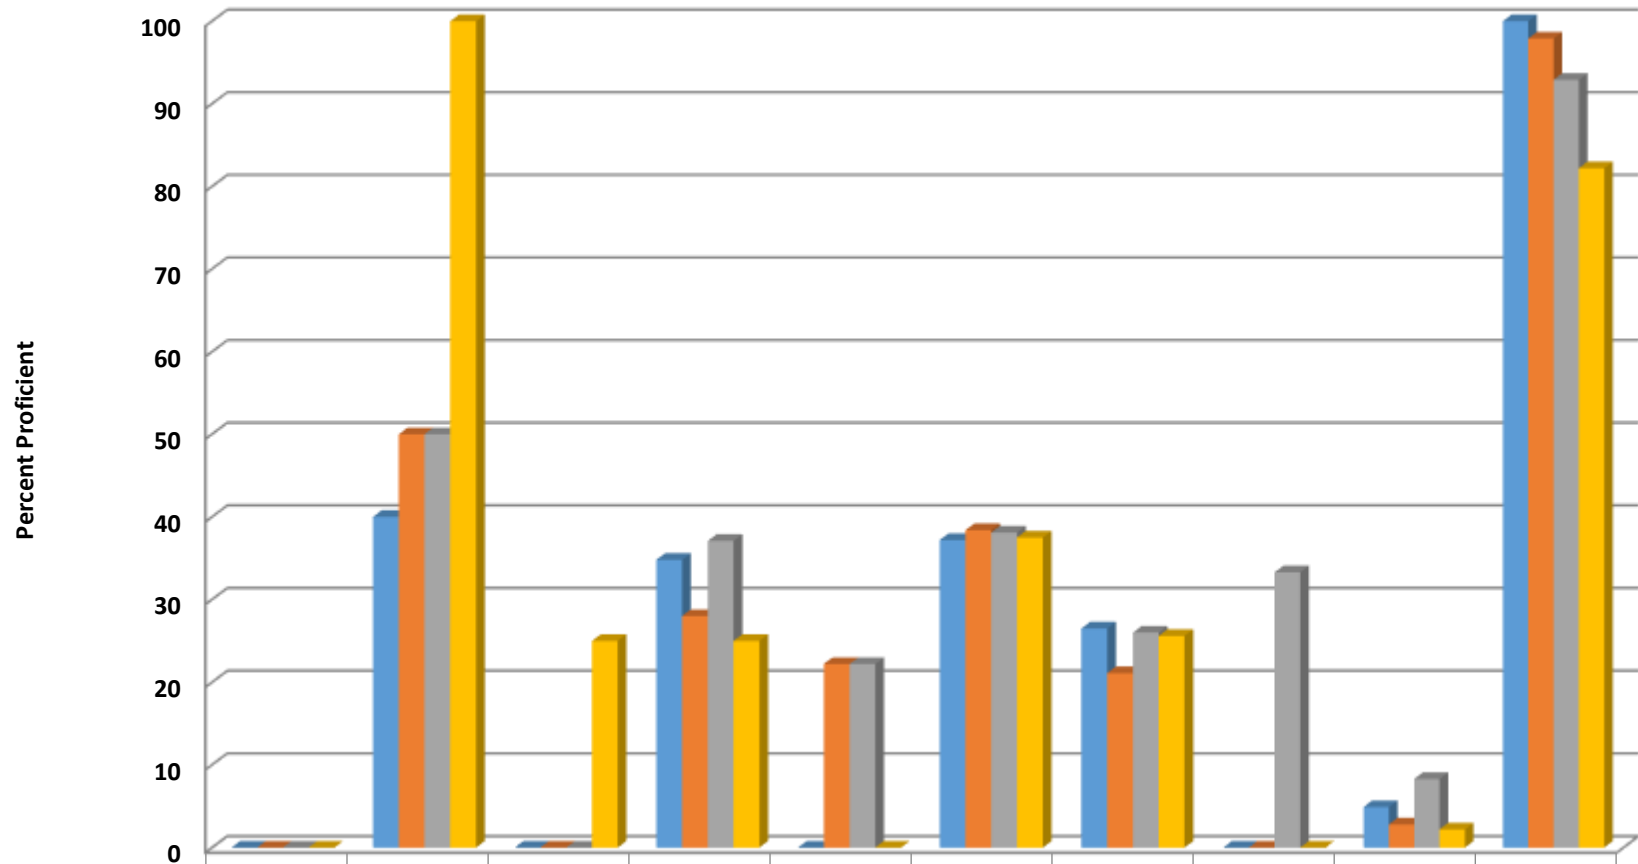

Uwharrie Ridge 6-12 Grades 6-8 Math Percent Proficient by Subgroups

	AMIN	ASIA	BLCK	HISP	MULT	WHITE	EDS	LEP	SWD	AIG
■ 2014 prof pct	0	40	0	34.8	0	37.2	26.5	0	4.9	100
■ 2015 prof pct	0	50	0	28	22.2	38.4	21.1	0	2.8	97.9
■ 2016 prof pct	0	50	0	37.1	22.2	38.1	26	33.3	8.3	92.9
■ 2017 prof pct	0	100	25	25	0	37.5	25.6	0	2.2	82.2