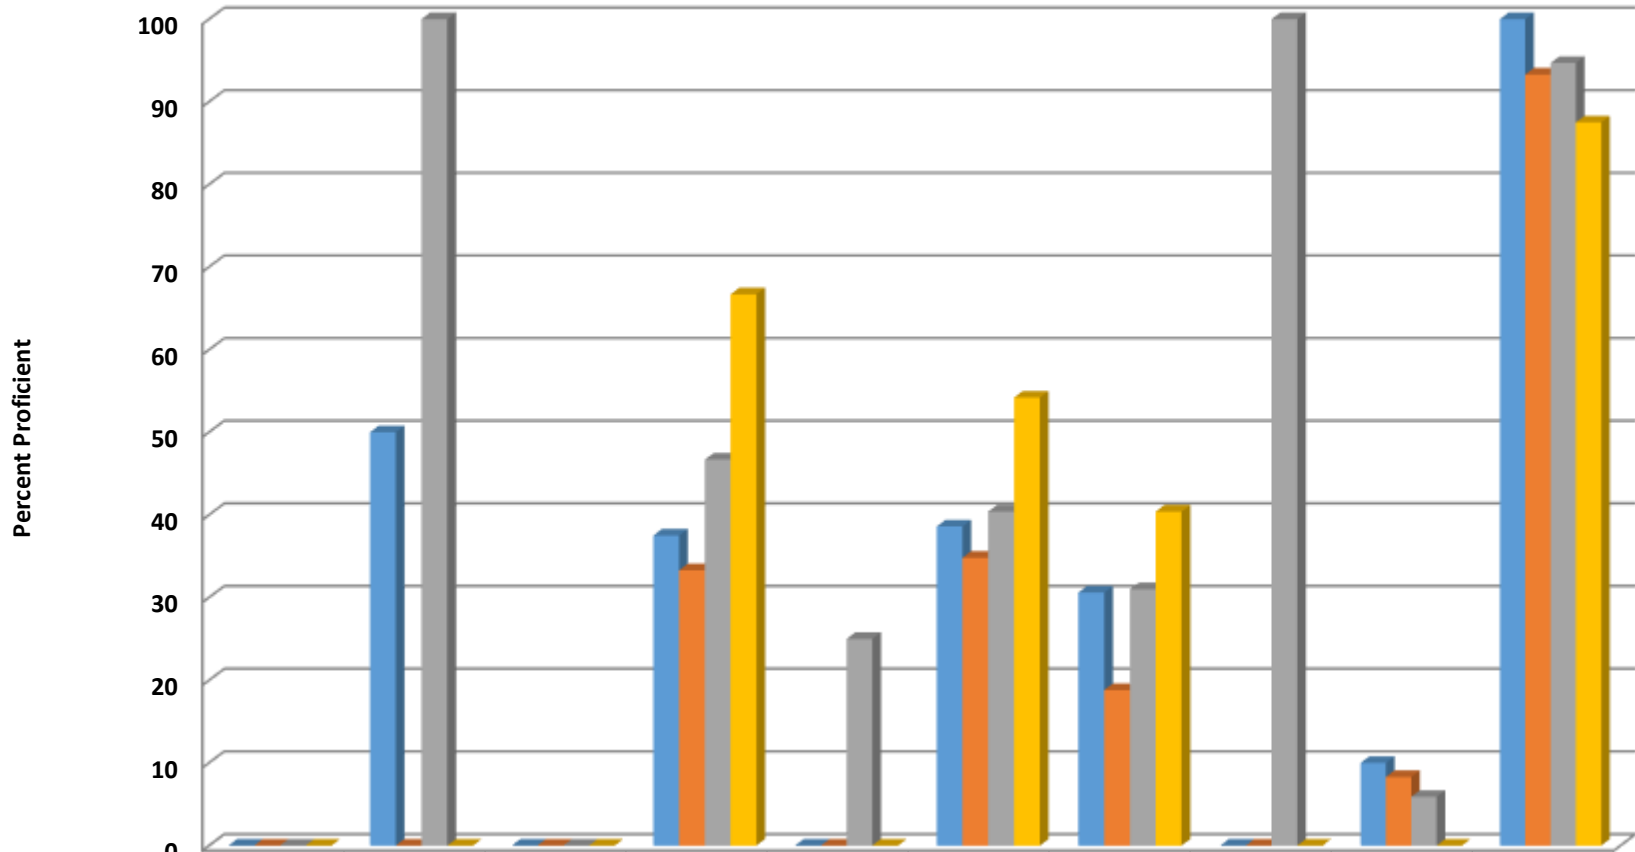

Uwharrie Ridge 6-12 Grade 6 Math Percent Proficient by Subgroups

	AMIN	ASIA	BLCK	HISP	MULT	WHITE	EDS	LEP	SWD	AIG
■ 2014 prof pct	0	50	0	37.5	0	38.6	30.6	0	10	100
■ 2015 prof pct	0	0	0	33.3	0	34.8	18.8	0	8.3	93.3
■ 2016 prof pct	0	100	0	46.7	25	40.4	31	100	5.9	94.7
■ 2017 prof pct	0	0	0	66.7	0	54.2	40.4	0	0	87.5