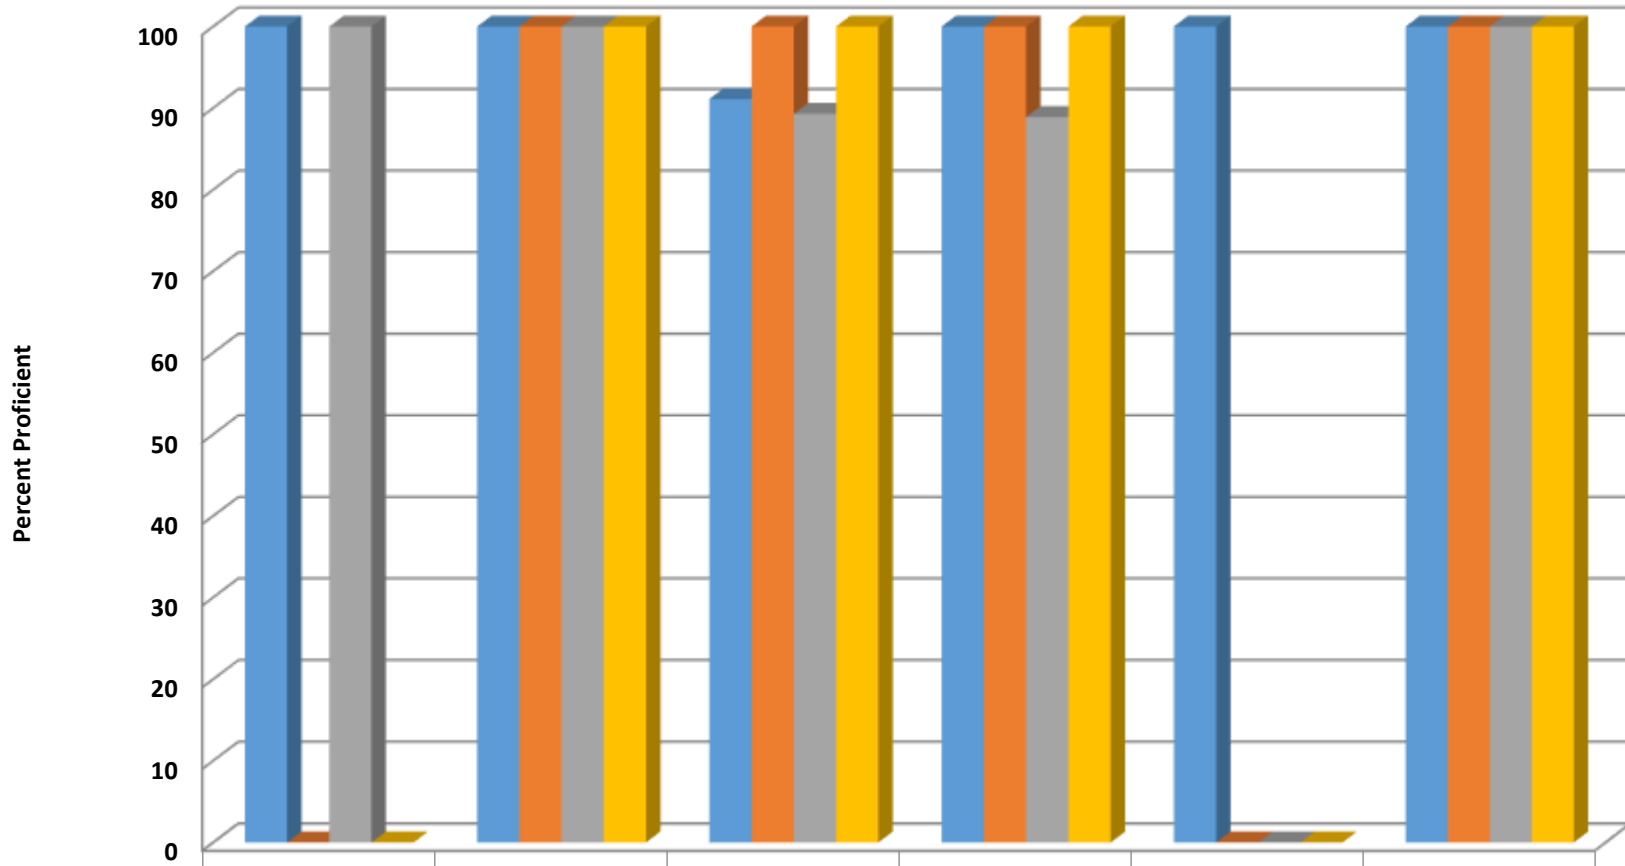

Uwharrie Ridge 6-12 2016-2017 Math, Reading, Science, and Math I GLP

Uwharrie Ridge 6-12 NC Math I Percent Proficient by Subgroups

	ASIA	HISP	WHITE	EDS	SWD	AIG
■ 2014 prof pct	100	100	91.1	100	100	100
■ 2015 prof pct	0	100	100	100	0	100
■ 2016 prof pct	100	100	89.3	88.9	0	100
■ 2017 prof pct	0	100	100	100	0	100