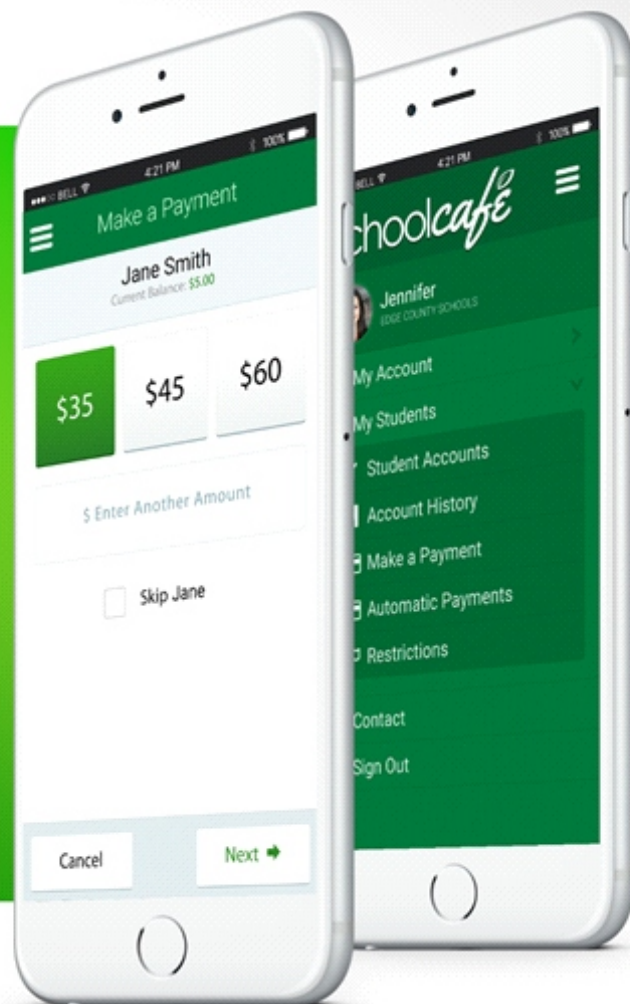

schoolcafé

Formerly ParentOnline

- View your child's cafeteria account balance
- Make payments to your child's cafeteria account
- Review daily spending and purchases
- Low balance reminders

Beginning **August 1st**, Rhea County School Nutrition Program is proud to offer SchoolCafé, a safe and secure way for parents to make online payments to their children's cafeteria accounts. All students will need a new account even if you had an account previously with MyPaymentsPlus. Please contact your School Nutrition Office at 775-7814 to obtain your child's student ID number.