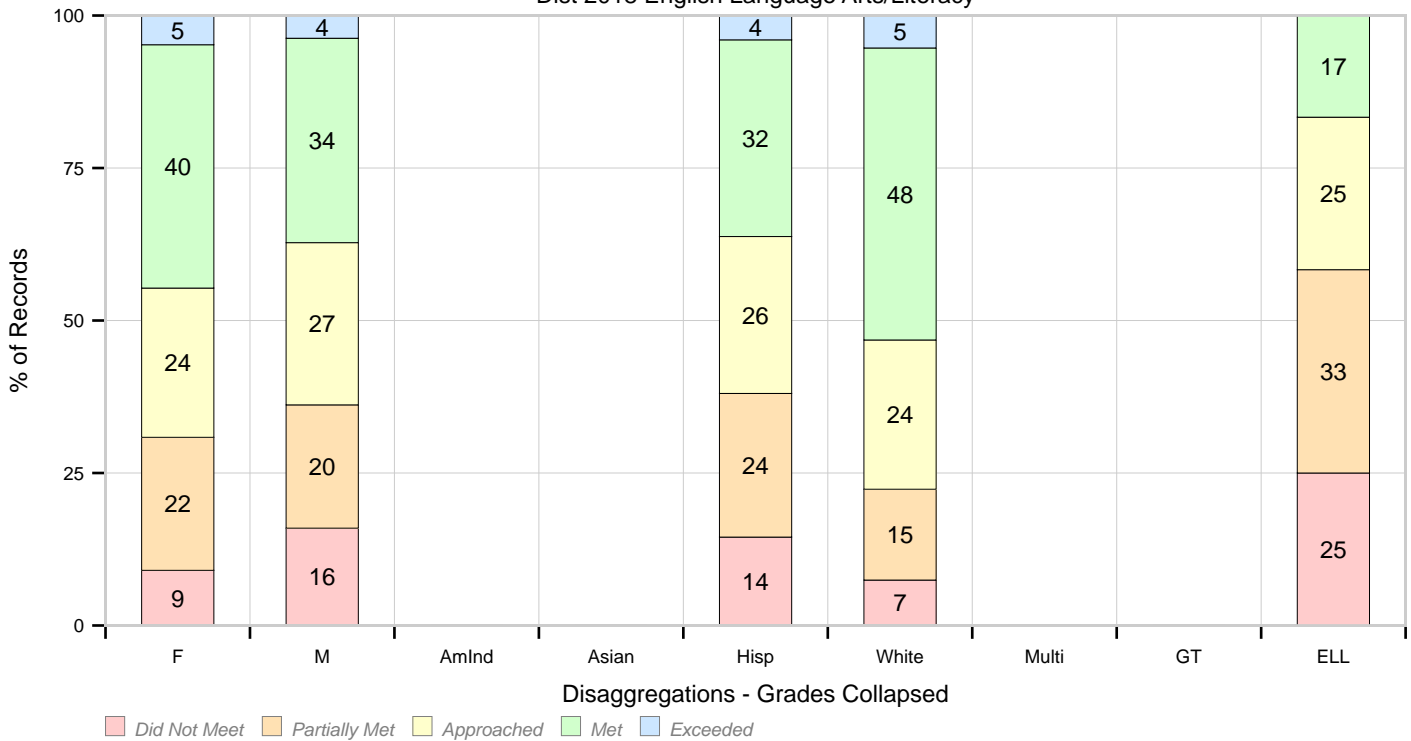

Report Settings

Anchor Year: 17-18
Grade: All

Organize By: 17-18 School/Grade
School: All

Years: All

Min. Group Size: 16

ELA/Math - PLs by Disaggs Grades Collapsed - # of Records
Dist 2018 English Language Arts/Literacy

ELA/Math - PLs by Disaggs Grades Collapsed - % of Records
Dist 2018 English Language Arts/Literacy

Report
Settings

Anchor Year: 17-18
Grade: All

Organize By: 17-18 School/Grade
School: All

Years: All

Min. Group Size: 16