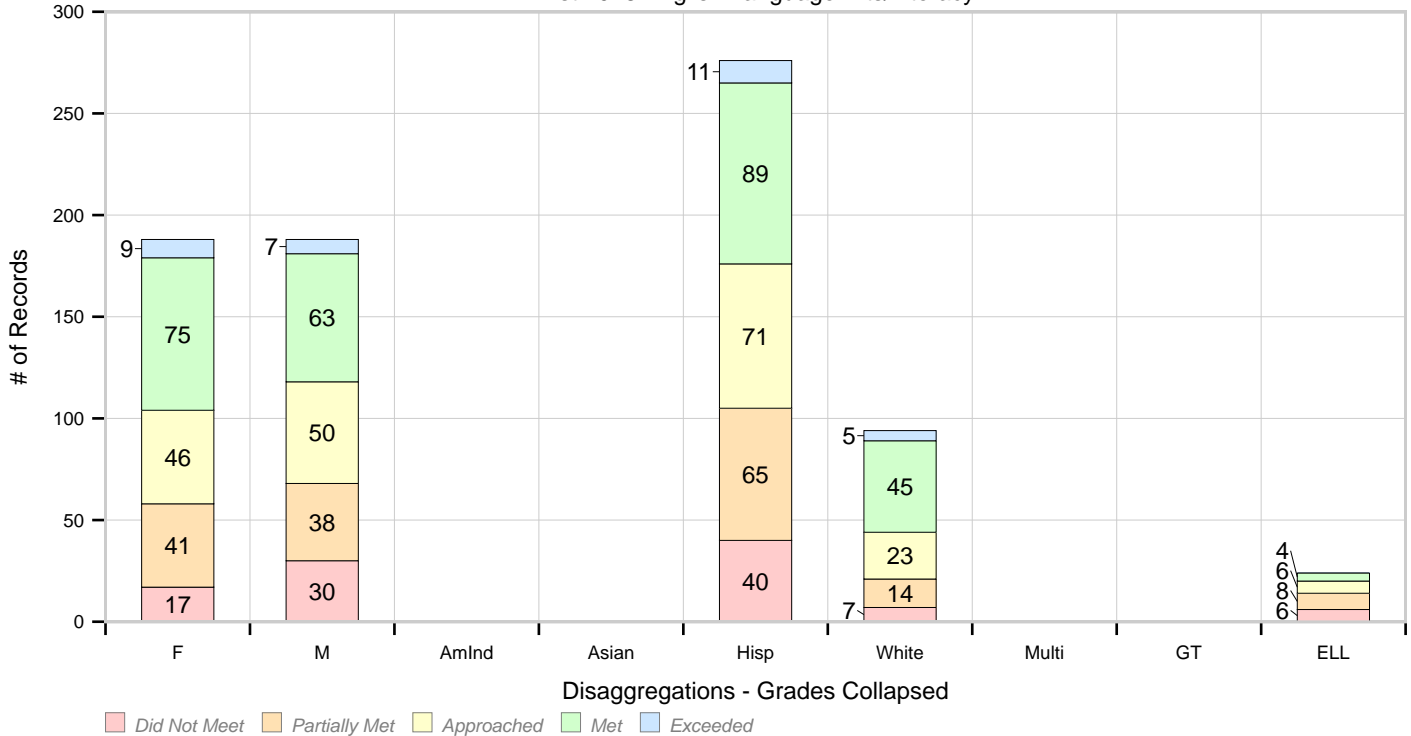

Report Settings

Anchor Year: 17-18
Grade: All

Organize By: 17-18 School/Grade
School: All

Years: All

Min. Group Size: 16

ELA/Math - PLs by Disaggs Grades Collapsed - # of Records
Dist 2018 English Language Arts/Literacy

ELA/Math - PLs by Disaggs Grades Collapsed - % of Records
Dist 2018 English Language Arts/Literacy

Report
Settings

Anchor Year: 17-18
Grade: All

Organize By: 17-18 School/Grade
School: All

Years: All

Min. Group Size: 16