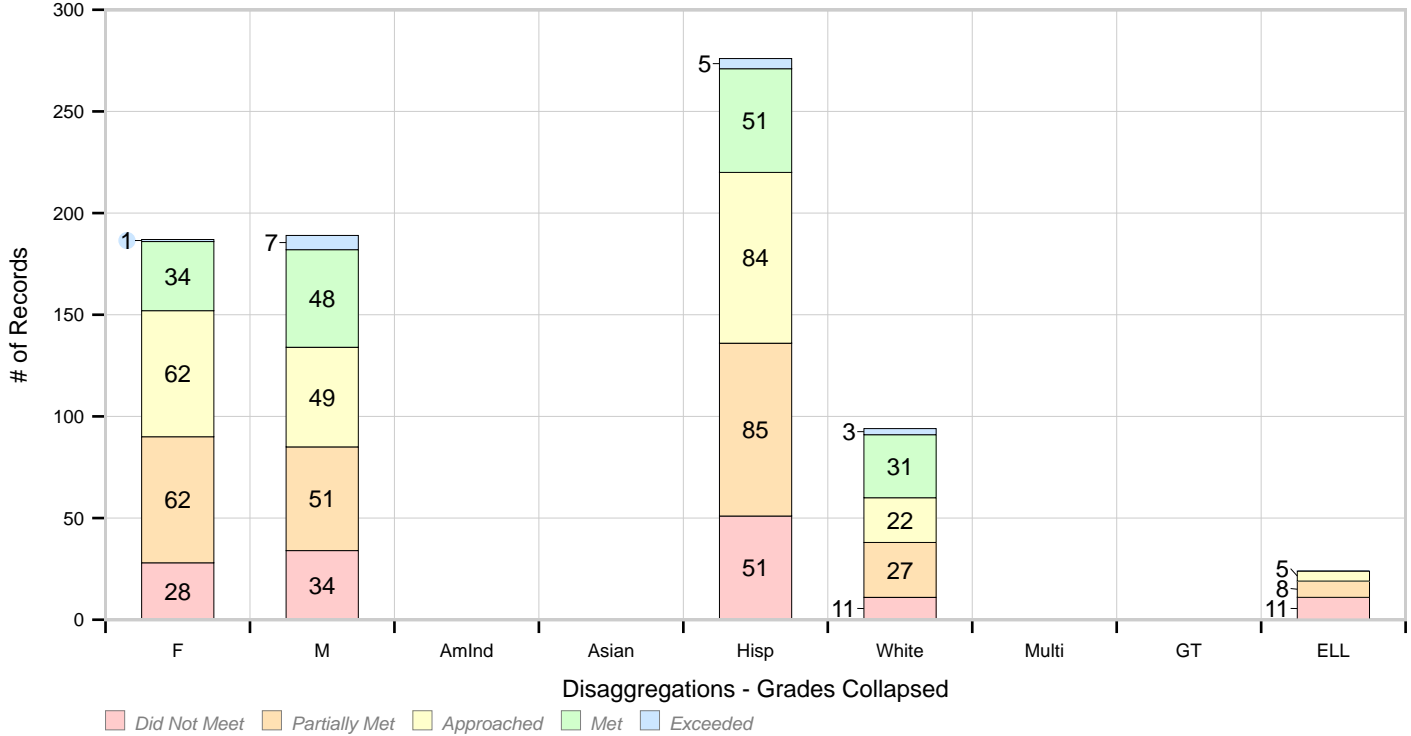

Report
Settings

Anchor Year: 17-18
Grade: All

Organize By: 17-18 School/Grade
School: All

Years: All

Min. Group Size: 16

ELA/Math - PLs by Disaggs Grades Collapsed - # of Records
Dist 2018 Mathematics