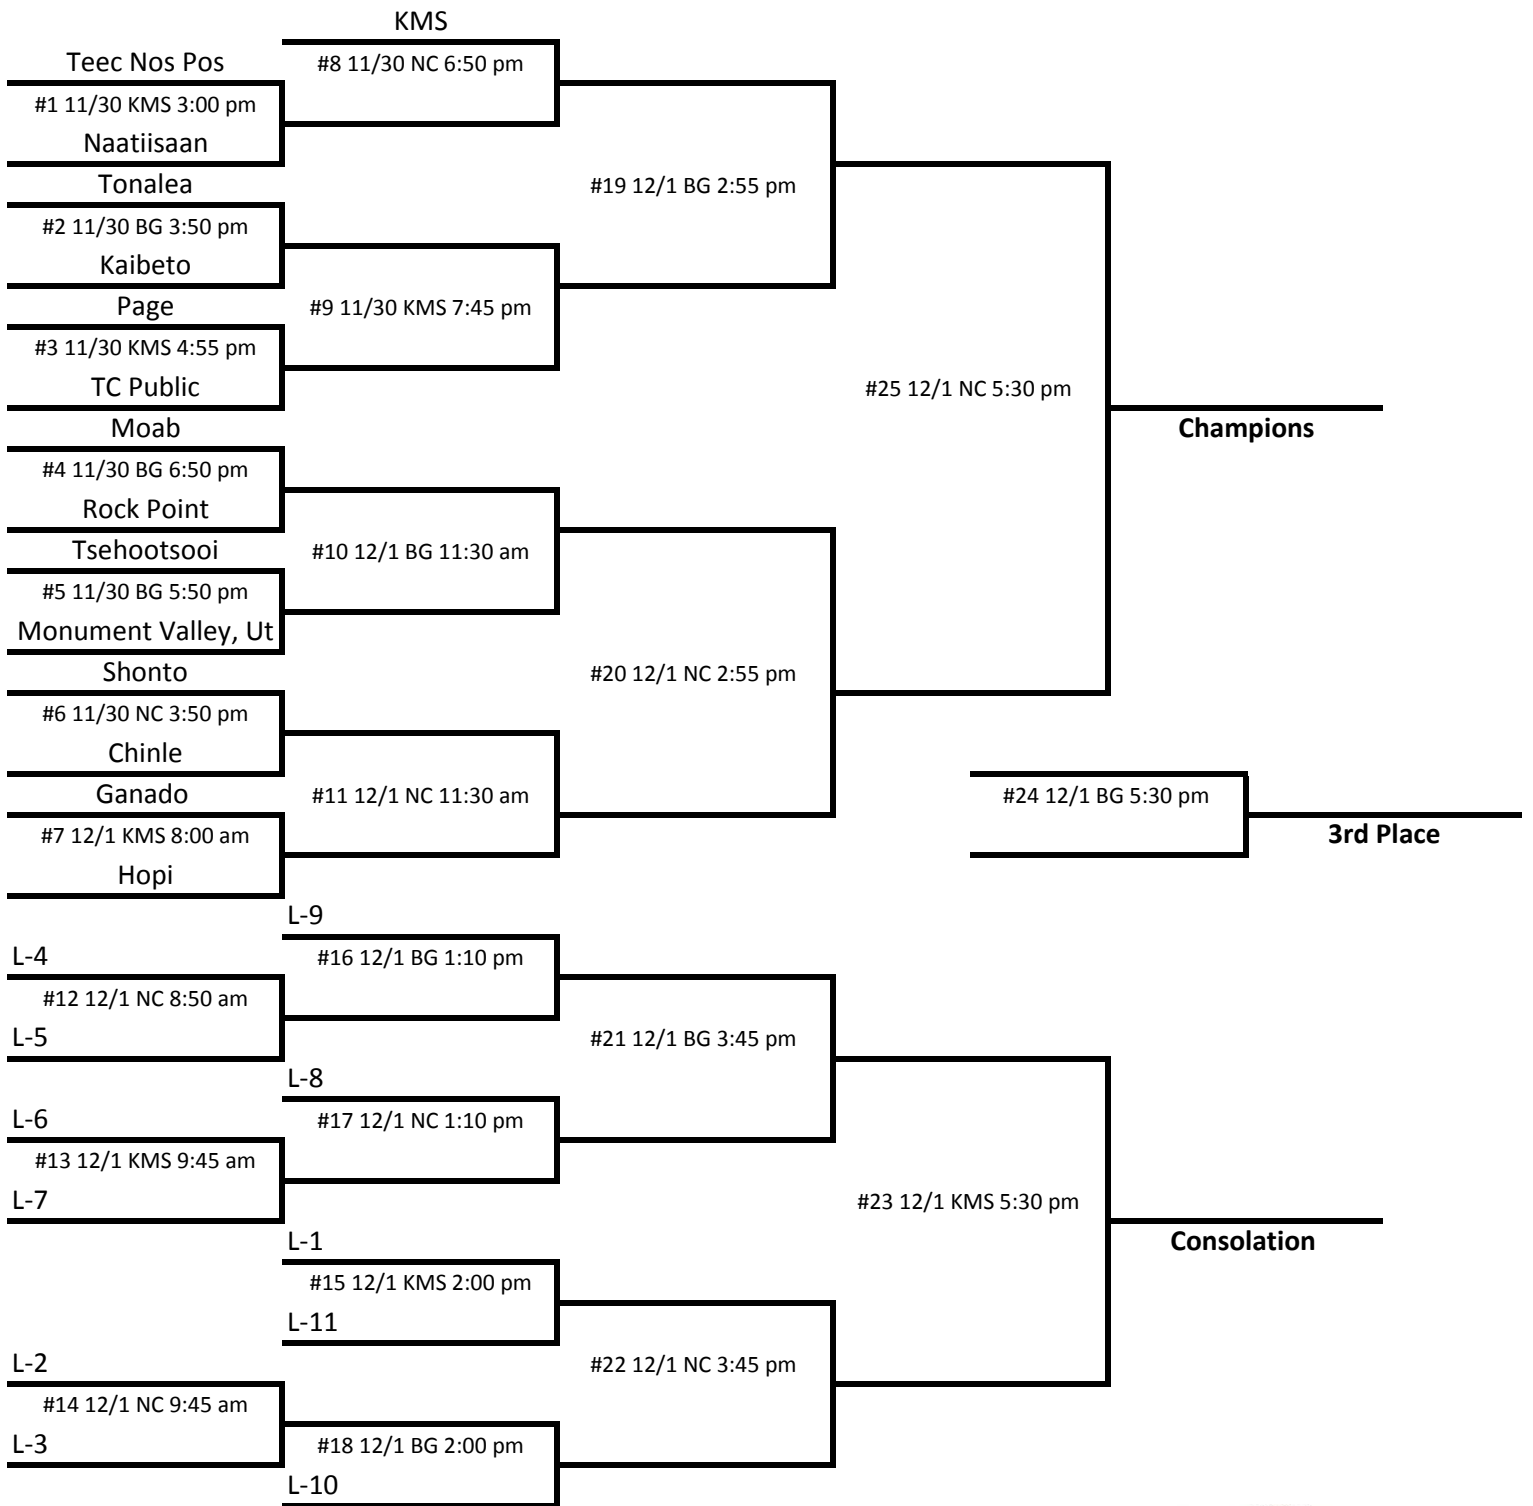

2018 KMS Junior Varsity Boys Basketball Tournament Bracket

KMS--Kayenta Middle School
 BG--Beets Gymnasium
 NC-The Nash Center

Admission is \$5.00 for each day, ticket good for all gyms for each day.
 6 and under are free
 Games may start early but no more than 5 minutes than scheduled time slot