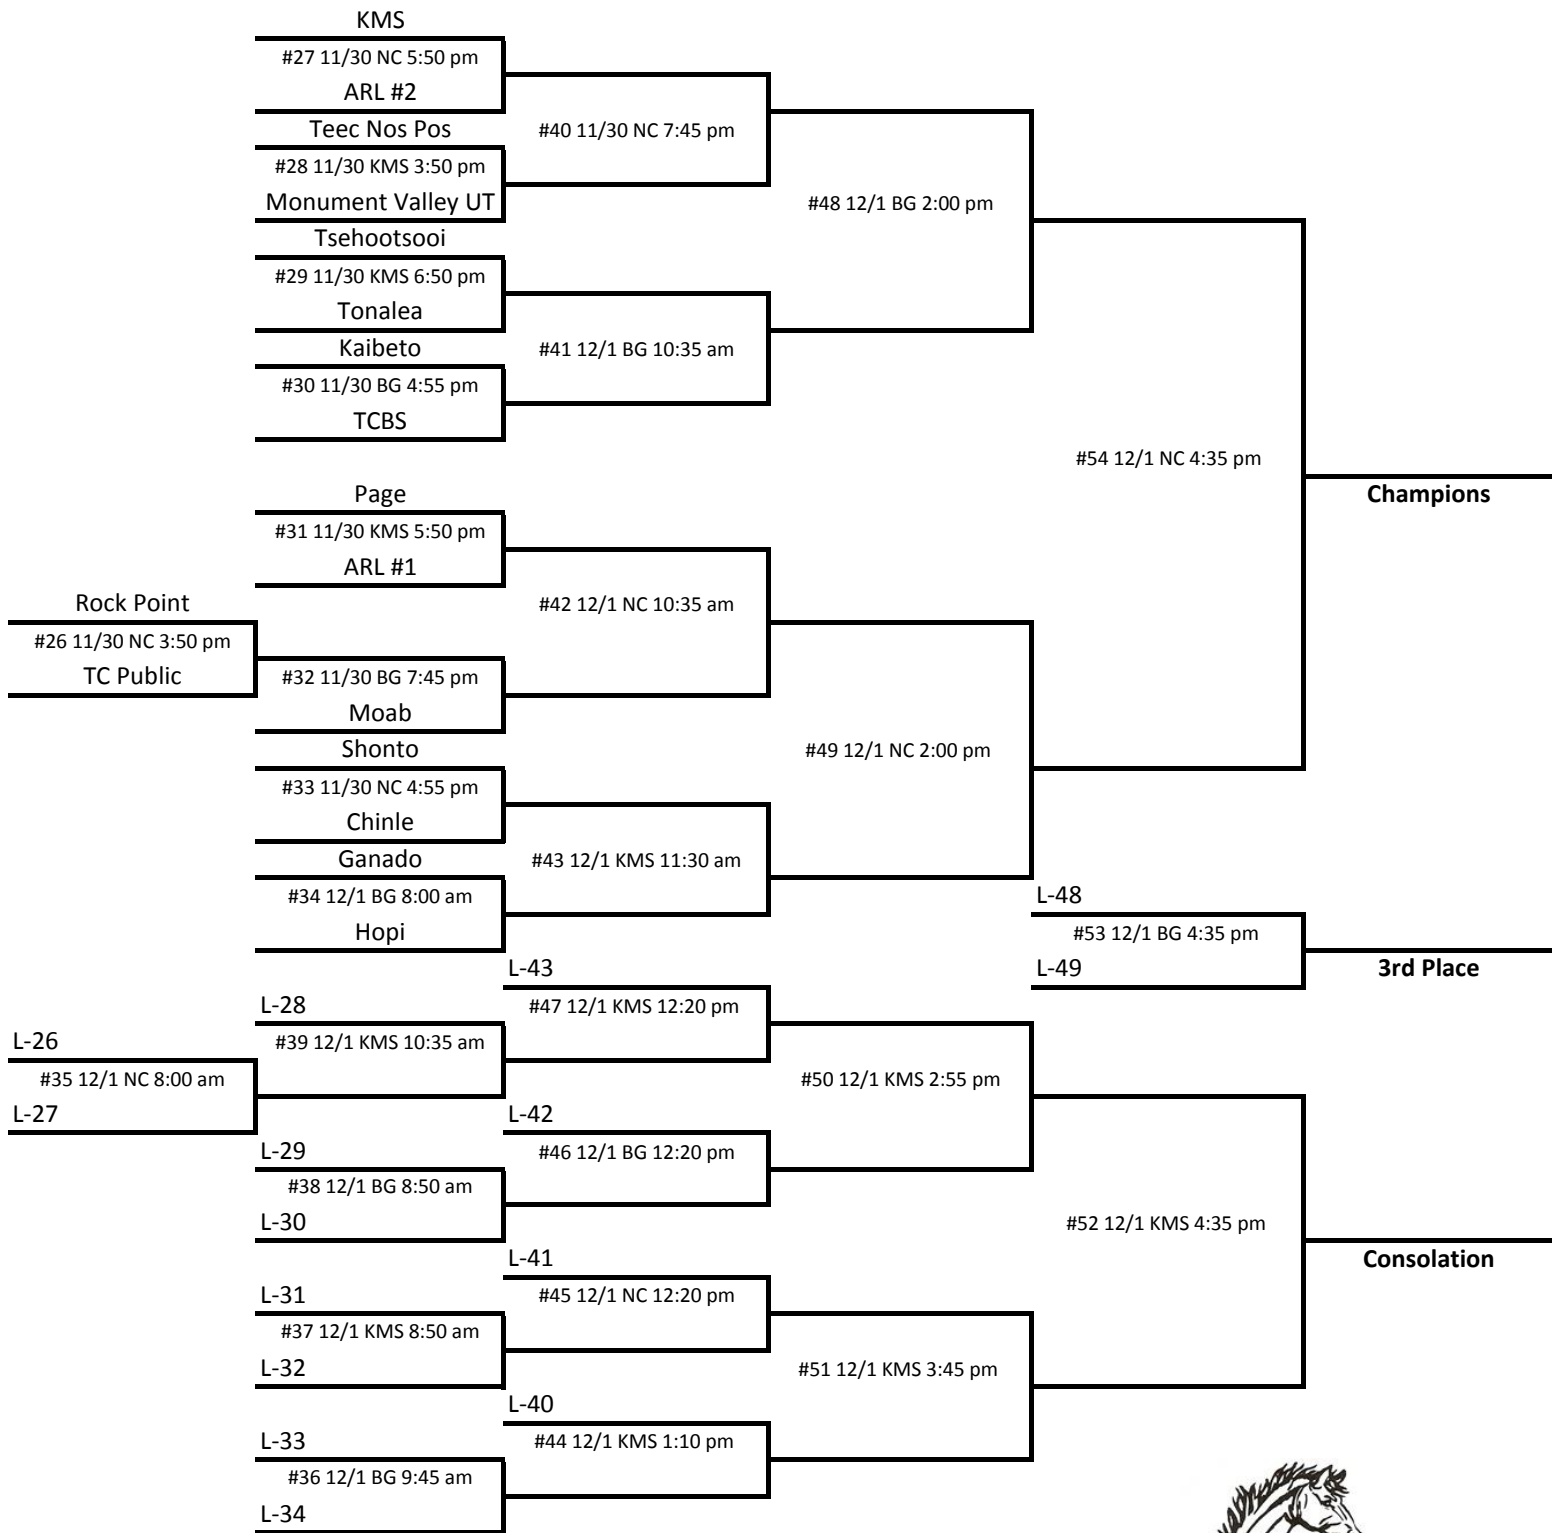

2018 KMS Junior Varsity Girls Basketball Tournament Bracket

KMS--Kayenta Middle School
 BG--Beets Gymnasium
 NC-The Nash Center

Admission is \$5.00 for each day, ticket good for all gyms for each day.
 6 and under are free
 Games may start early but no more than 5 minutes than scheduled time slot