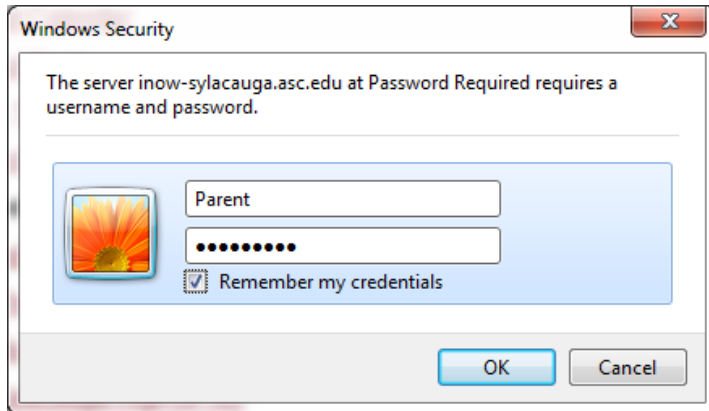

iNow Parent Portal Log-In Instructions

Step One:

Navigate to the Sylacauga City Schools' district website at www.sylacauga.k12.al.us

Step Two:

Select the **Parents** button

Step Three:

Select **iNow Parent Portal Log-In**

Step Four:

When security box appears use:

Username: Parent
Password: *Inow2011

Step Five (optional):

Select **Remember my credentials**

Step Six:

Select the **OK** button

Step Seven: