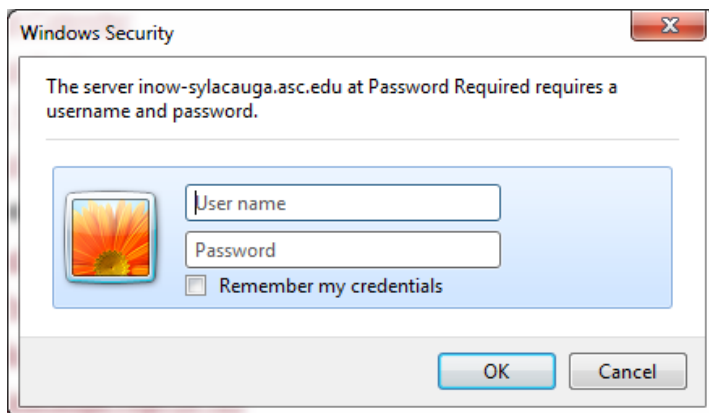

iNow Parent Portal Log-In Instructions

Step One:

Navigate to the Sylacauga City Schools' district website at www.sylacauga.k12.al.us

Step Two:

Select the **Parents** button

Step Three:

Select **iNow Parent Portal Log-In**

Step Four:

When security box appears use:

Username: Parent
Password: *Inow2011

Step Five (optional):

Select **Remember my credentials**

Step Six:

Select the **OK** button

Step Seven: