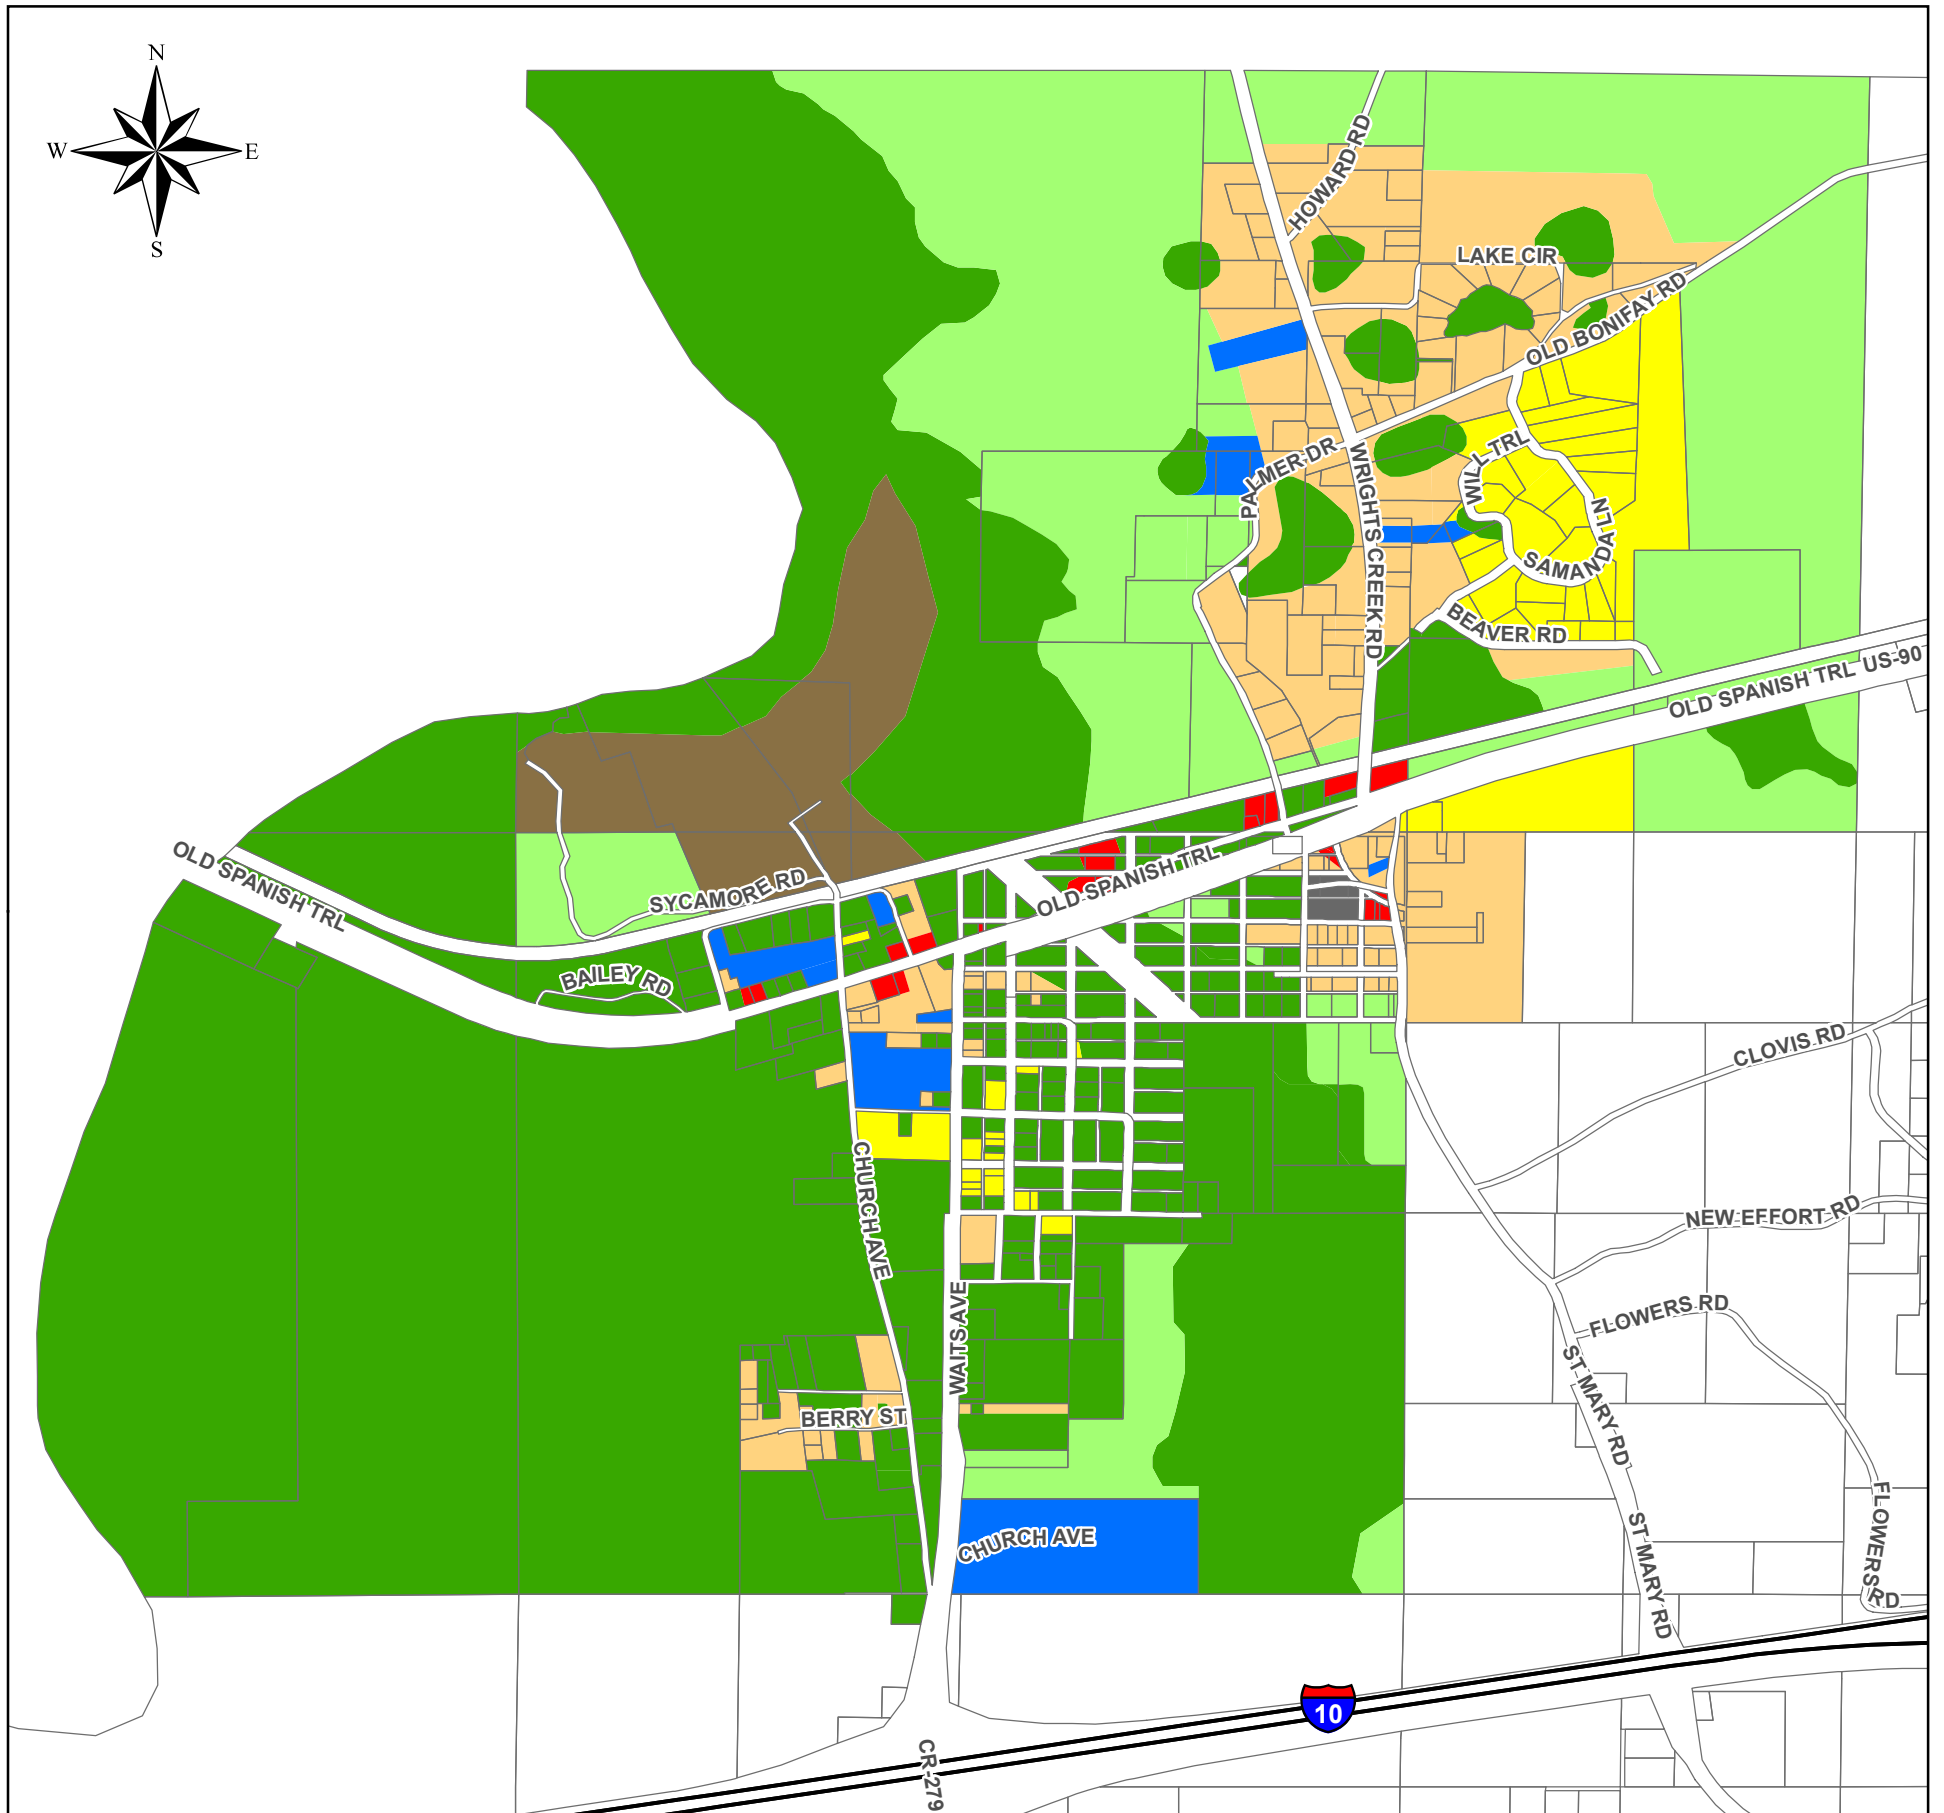

Town of Caryville 2020 Adopted Future Land Use Map

Legend	
	Parcels
Future Land Use Category	
	Conservation
	Agriculture
	Recreation
	Public
	Low Density Residential
	Low-Medium Density Residential
	Industrial
	Commercial

Map Prepared By
The West Florida Regional Planning Council
November 20, 2008

Amended January 22, 2015
by Ordinance #2015-1

Map is accurate for planning purposes only.