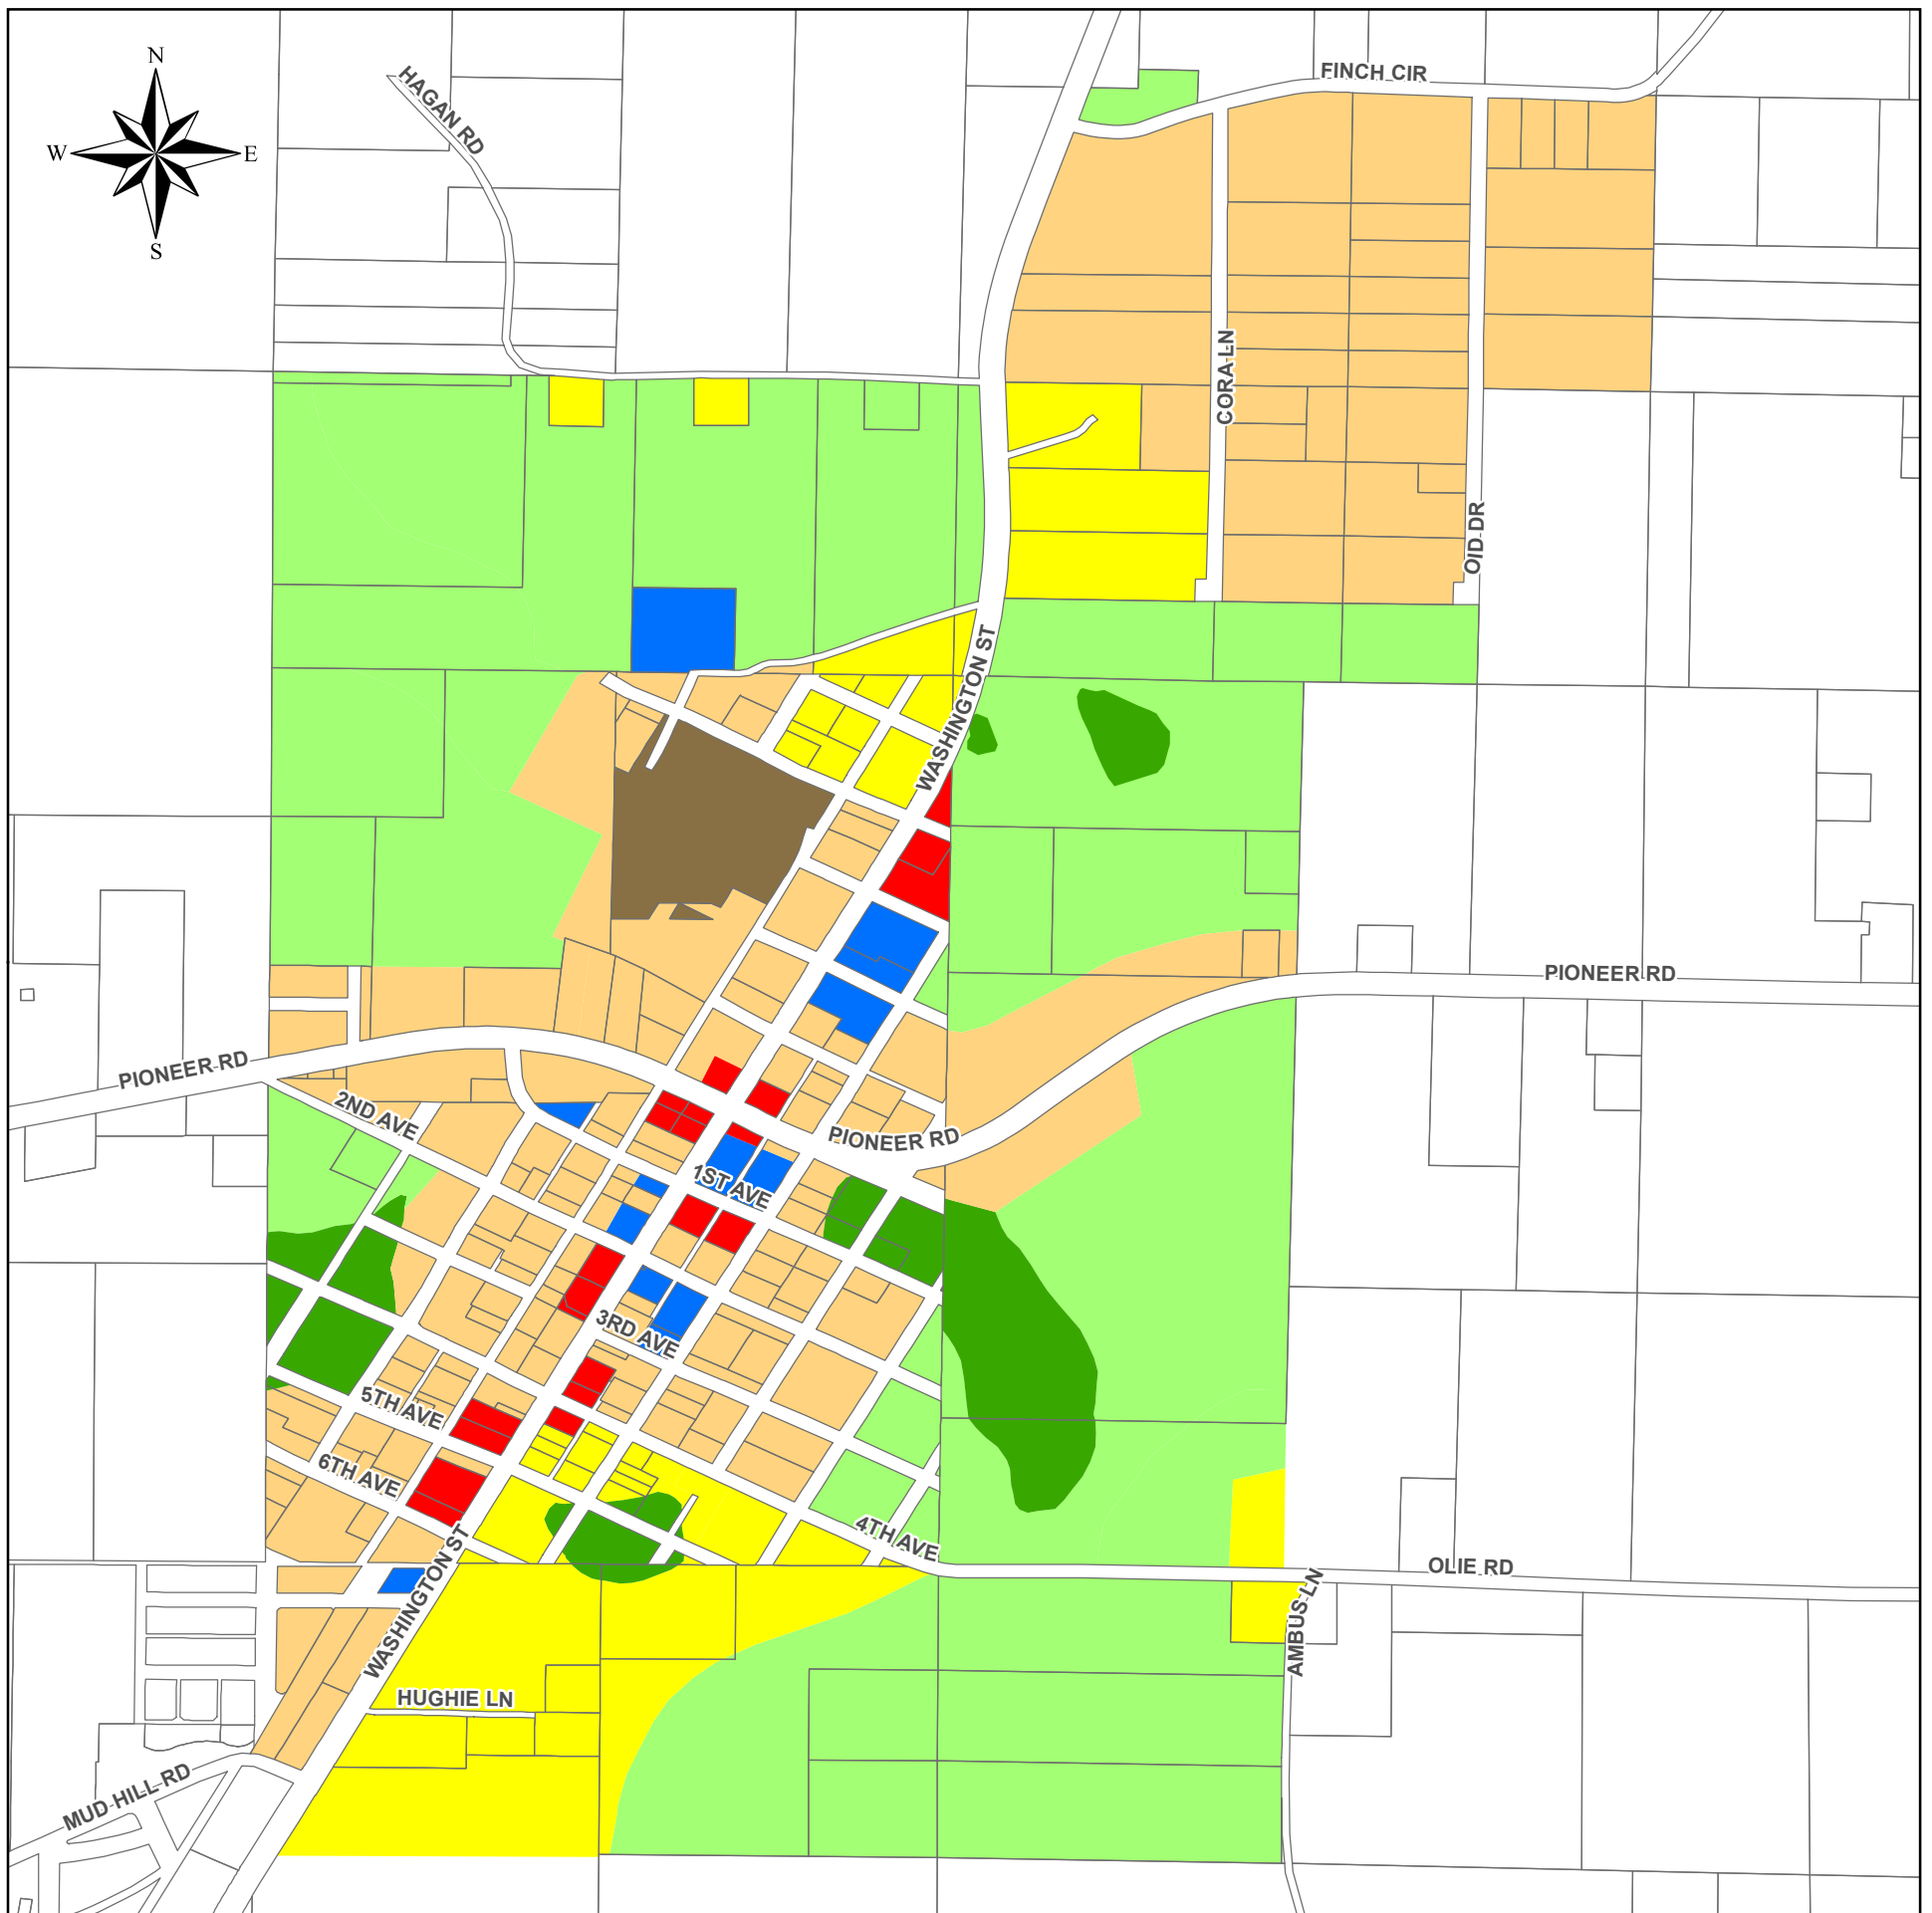

# Town of Wausau 2020 Adopted Future Land Use Map

**Legend**

- Parcels
- Future Land Use Category**
- Conservation
- Agriculture/Silviculture
- Recreational
- Public
- Low Density Residential
- Low-Medium Density Residential
- Commercial

**Map Prepared By  
The West Florida Regional Planning Council  
November 20, 2008**

**Amended January 22, 2015  
by Ordinance #2015-1**

Map is accurate for planning purposes only.