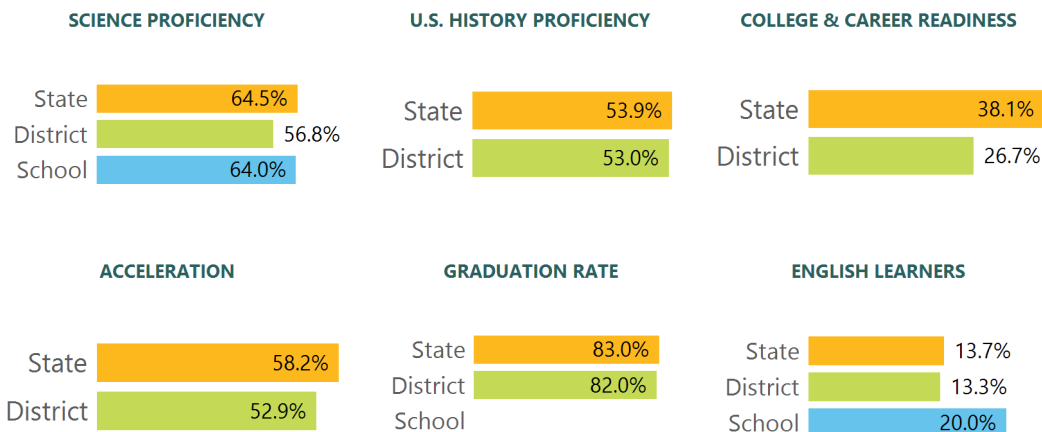

Math

Measurements of student performance on the statewide math assessment.

English

Measurements of student performance on the statewide English language arts (ELA) assessment.

Other Measures

Other measurements of student performance that factor into the accountability grade.

TEACHER DATA

33.7

Teachers

67.4%

Experienced Teachers

0.0%

Provisional Teachers

98.0%