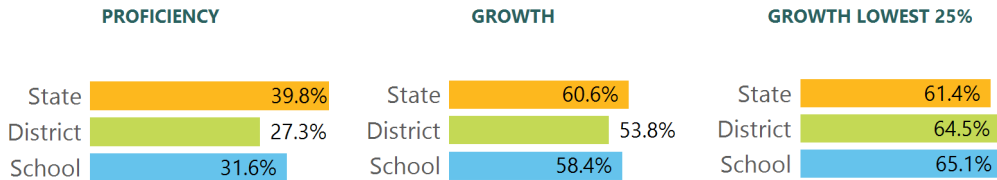

Other Measures

Other measurements of student performance that factor into the accountability grade.