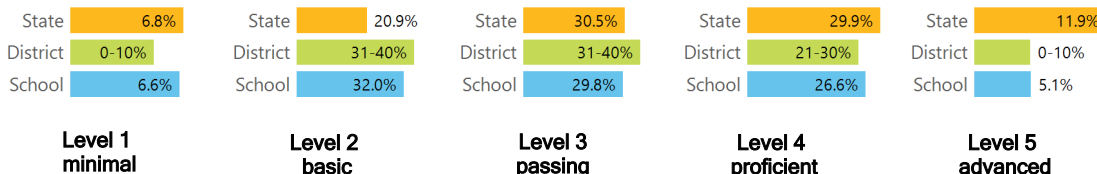

TEACHER DATA

33.7

Teachers

67.4%

Experienced Teachers

0.0%

Provisional Teachers

98.0%

In-field Teachers

DETAILED ASSESSMENT AND OTHER DATA

Student Performance

The following information shows each level of student performance on statewide assessments.

MATH

ENGLISH

SCIENCE

Assessment Participation