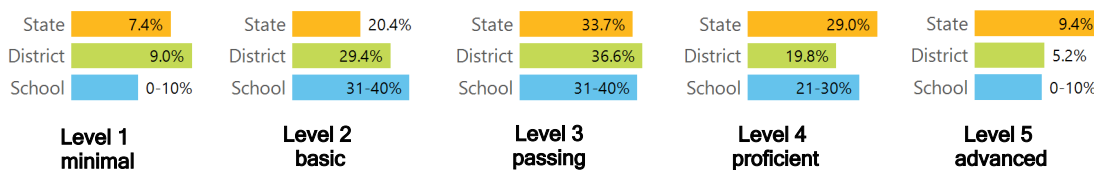

In-field Teachers

DETAILED ASSESSMENT AND OTHER DATA

Student Performance

The following information shows each level of student performance on statewide assessments.

MATH

ENGLISH

SCIENCE

Assessment Participation

Discipline

27
INCIDENTS OF VIOLENCE

OTHER DATA

25.4%

Chronic Absenteeism

Per-pupil expenditure data will be available in early 2019.

Per-Pupil Expenditure