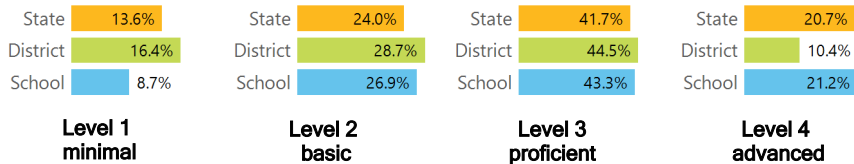

In-field Teachers

DETAILED ASSESSMENT AND OTHER DATA

Student Performance

The following information shows each level of student performance on statewide assessments.

MATH

ENGLISH

SCIENCE

Assessment Participation

Discipline

27
INCIDENTS OF VIOLENCE

OTHER DATA

25.4%

Chronic Absenteeism

Per-pupil expenditure data will be available in early 2019.

Per-Pupil Expenditure