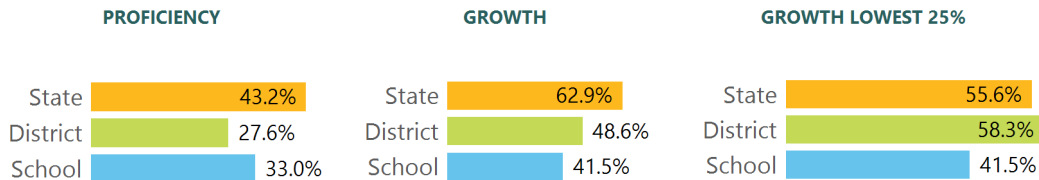

School Report Card 2017 - 2018

For more detailed information, please visit <http://msrc.mdek12.org>.

Bentonia Gibbs School Yazoo County School District

Grade

C

10340 HWY 433 WEST
Bentonia, MS 39040
MELANIE ROBERTS
melanie.roberts@yazoo.k12.ms.us

SCHOOL ACCOUNTABILITY GRADE COMPONENTS

Mississippi's accountability system assigns "A" through "F" letter grades for schools and districts. Grades are based on student achievement, student growth, student participation in testing, and other academic measures.

Math

Measurements of student performance on the statewide math assessment.

English

Measurements of student performance on the statewide English language arts (ELA) assessment.